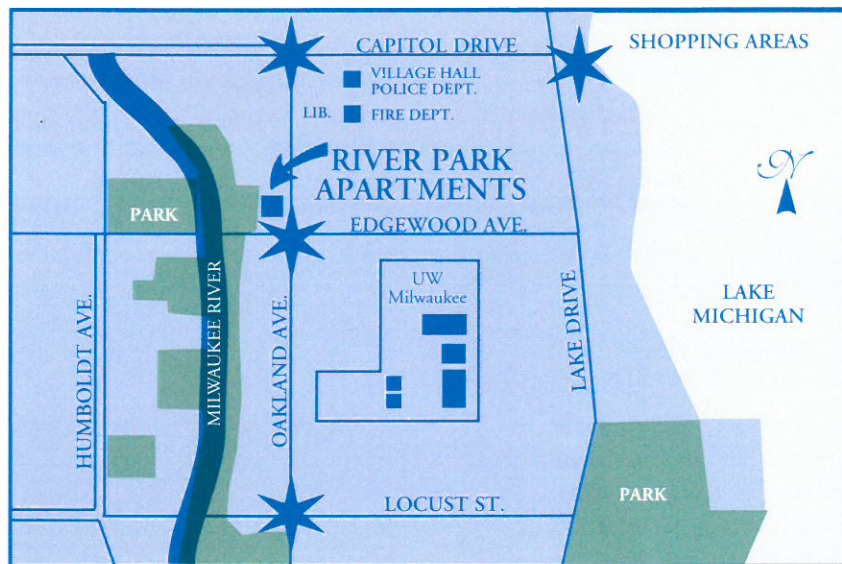

## River Park Apartments

All the convenience of city living  
with a suburban touch...

- Public Transportation
- Shopping
- Community Services
- Parks
- Hospitals
- ...all nearby.

## River Park Apartments

1700 East River Park Court  
1600 East River Park Court  
Shorewood, Wisconsin 53211  
Phone: (414) 961-1696 TDD  
Fax: (414) 961-1660

An Equal Housing  
Opportunity

Housing For Elderly & Disabled 50+