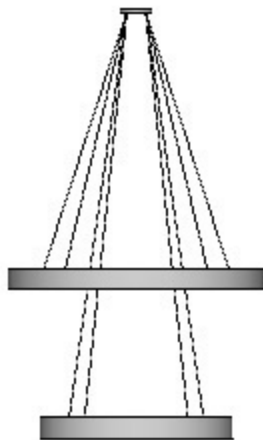

\*Downlight Only\*

Ring Dimensions Customizable

<b>Notes:</b>	
Material	Aluminum
Lamping	Elemental LEDs
Setting	UL Dry Location
Mount	Canopy
Custom Dimensions Available	

<b>Finish Notes:</b>		
Housing	Paint or Polish	
Diffuser	Acrylic	
<b>*Fully Customizable*</b>		
<b>Dia.</b>	<b>Depth</b>	<b>OAH</b>
24"	4"	TBD
36"	4"	TBD
48"	4"	TBD

<b>LED Specs: Suggested</b>	
Lumens	Up to 8200
Color Temp	2700k-5000k
CRI	80+
Dimmable	0-10V or ELV
Watts	Up to 95W

rob@deltorolighting.com  
 P:626.382.2167  
 F:626.282.4032