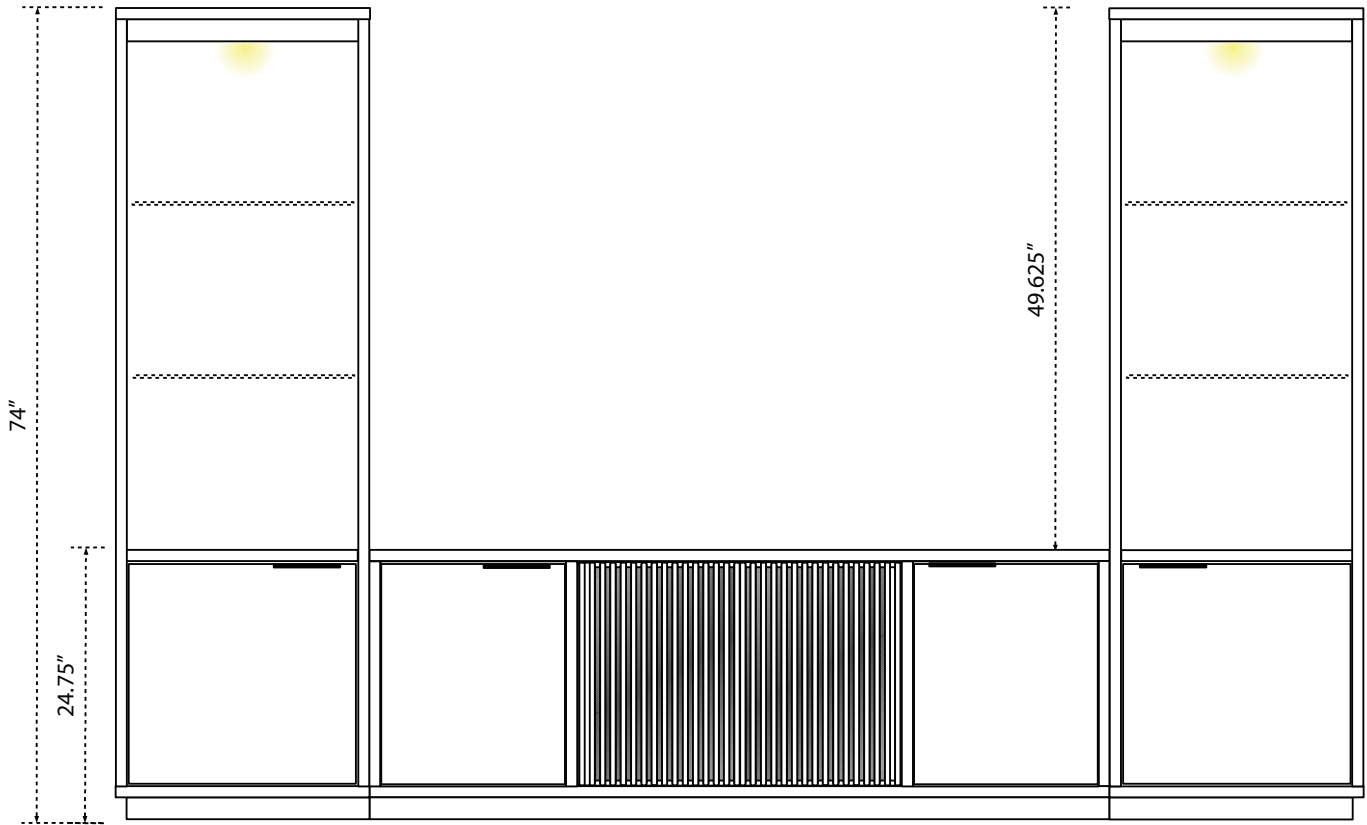

BAY VIEW 385 WALL UNIT

Cord Access Holes

-Cord Hole behind tv stand doors

DEPTH:

16.5" Top
16.5" Body
15.5" Inside