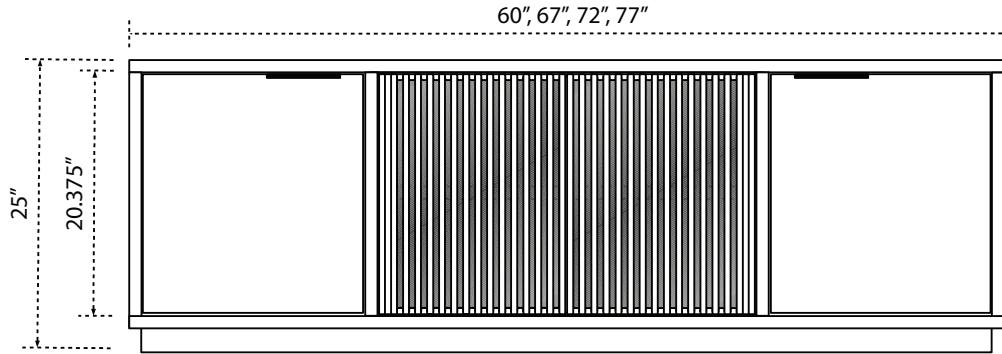

Cord Access Holes

-Cord Hole behind center doors

DEPTH:

16.5" Top
16.5" Body
15.5" Inside

ITEM #BVTV104