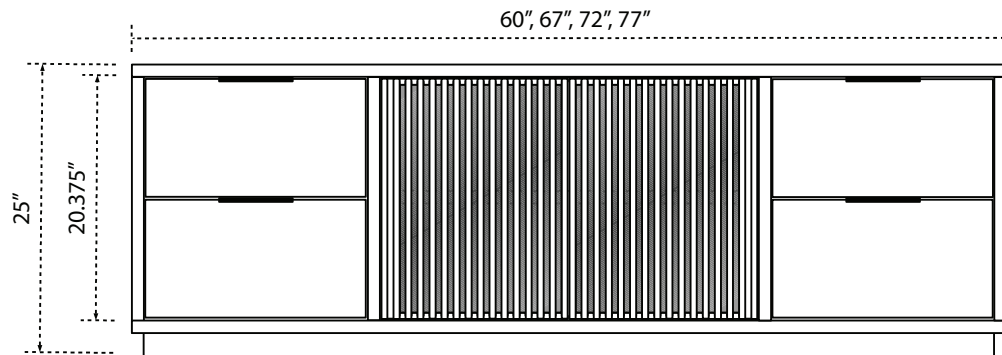

SHOWN AT LEFT:
SIZE: 67"
WOOD: Oak
STAIN: OCS-133 Tundra
HARDWARE: A-500-6-MB

ITEM: **BTV124**

SHOWN AT LEFT:
SIZE: 67"
WOOD: White Oak
STAIN: OCS-132 Sand
HARDWARE: A-500-6-MB

FEATURES

- 25" Tall
- 16½" Top Depth
- 16½" Body Depth
- 15½" Inside Depth
- Push to Open Slatted Doors
- One Adjustable Wood Shelf Behind Each Door
- 1" Solid Wood Material
- Cord Access Hole behind Center Doors
- BTV124 has Full Extension, Dovetailed Drawers with Removable, Adjustable Dividers

Note:
-ALL openings are 20.375" high

DOOR & DRAWER CONFIGURATIONS

60"			67"		
14.25"	27.5"	14.25"	16.75"	29.5"	16.75"
72"			77"		
18.25"	31.5"	18.25"	19.75"	33.5"	19.75"

BAY VIEW 385 WALL UNIT

ITEM: **BV385**

SHOWN BELOW:

SIZE: **67"**

WOOD: **Oak**

STAIN: **Belair**

HARDWARE: **A-500-6-MB**

FEATURES

- 74" Tall
- 16½" Top Depth
- 16½" Body Depth
- 15½" Inside Depth
- 106", 113", 118" or 123" Wide
- 1" Solid Wood Material
- Push to Open Slatted Doors
- One Adjustable Wood Shelf Behind Each Door