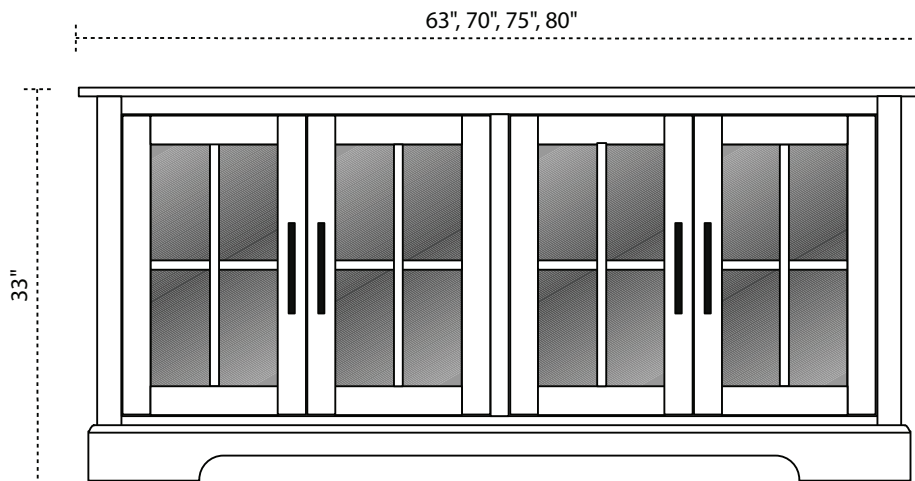

Cord Access Holes
-2" Hole behind glass doors

DEPTH:
18" Top
16.5" Body
15.5" Inside