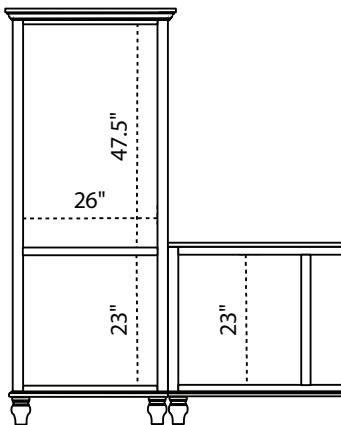

WOOD: Brown Maple

STAIN: OCS-132 Sand

HARDWARE: 984-160-DACM

FEATURES

- 79" Tall
- 18" Top Depth
- 16½" Body Depth
- 15½" Inside Depth
- 123", 130", 135" or 140" Wide
- One Adjustable Wood Shelf Behind Side Tower Doors
- One Adjustable Wood Shelf Behind Center Doors
- Two Adjustable Glass Shelves in Top Section
- LED Lights in Each Side Tower
- Touch Dimmer Connected to Plate Behind Frame in Top Section of Left Tower
- Connector Bolts (Ensures Accurate and Easy Installation)

OPTIONS

- 60", 67", 72" or 77" Wide
- Solid Hardwood Sides
- See additional options on page 5 of 2022 Catalog

Cord Access Holes

-2" Cord Hole behind tv stand doors

DEPTH:

16.5" Top
16.5" Body
15.5" Inside

DOOR CONFIGURATIONS