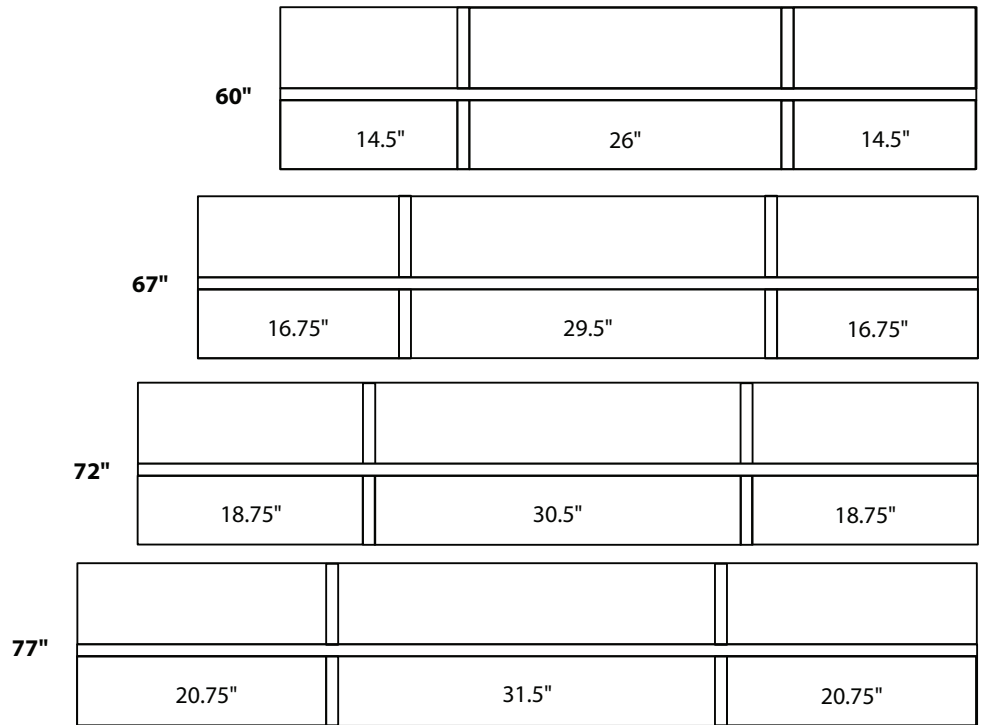

SHOWN AT LEFT:
SIZE: 67"
WOOD: Oak
STAIN: OCS-133 Tundra
HARDWARE: A-500-6-MB

ITEM: **BTV124**

SHOWN AT LEFT:
SIZE: 67"
WOOD: White Oak
STAIN: OCS-132 Sand
HARDWARE: A-500-6-MB

FEATURES

- 25" Tall
- 16½" Top Depth
- 16½" Body Depth
- 15½" Inside Depth
- Push to Open Slatted Doors
- One Adjustable Wood Shelf Behind Each Door
- 1" Solid Wood Material
- Cord Access Hole behind Center Doors
- BTV124 has Full Extension, Dovetailed Drawers with Removable, Adjustable Dividers

SHOWN BELOW:

SIZE: **67"**

WOOD: **Brown Maple**

STAIN: **OCS-122 Cocoa**

HARDWARE: **55277-G10**

FEATURES

- 20½" Tall
- 17½" Top Depth
- 17½" Body Depth
- 15½" Inside Depth
- Cord Hole in All Open Sections
- Full Extension Dovetailed Drawers with Removable Adjustable Dividers

OPTIONS

- 60", 67", 72" or 77" Wide
- Solid Hardwood Sides
- See additional options on page 5 of 2022 Catalog

ROCKY RIDGE TV STAND

Cord Access Holes

-Cord hole in each open section

DEPTH:

17.5" Top
16.5" Body
15.5" Inside

DOOR CONFIGURATIONS

Note:

-Top Openings are 6.75" high

-Drawer Openings are 5.75" high

2024 NEW PRODUCTS AT A GLANCE

BAY VIEW TV STAND • See page 2

BAY VIEW TV STAND • See page 2

ROCKY RIDGE TV STAND • See page 14