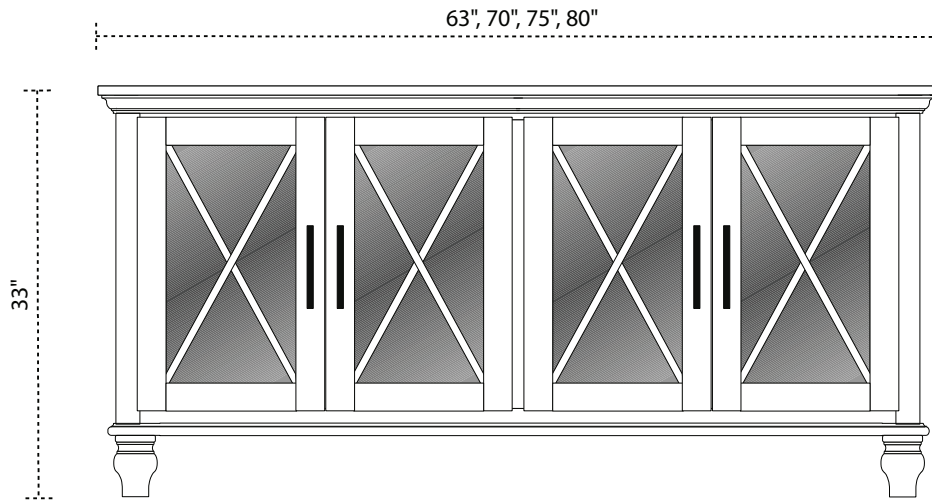

Cord Access Holes
-2" Hole behind glass doors

DEPTH:
18" Top
16.5" Body
15.5" Inside