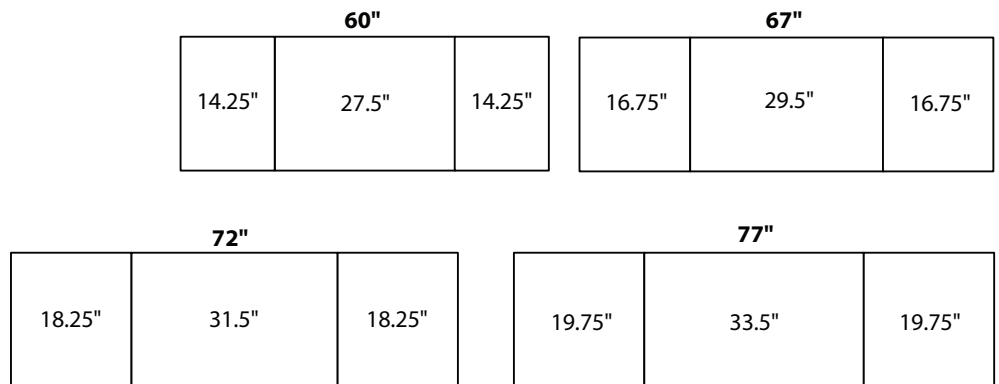

SHOWN BELOW:

SIZE: **67"**

WOOD: **Oak**

STAIN: **Belair**

HARDWARE: **A-500-6-MB**

FEATURES

- 74" Tall
- 16½" Top Depth
- 16½" Body Depth
- 15½" Inside Depth
- 106", 113", 118" or 123" Wide
- 1" Solid Wood Material
- Push to Open Slatted Doors
- One Adjustable Wood Shelf Behind Each Door

SHOWN BELOW:

SIZE: **67"**

WOOD: **Oak**

STAIN: **OCS-113 Tundra**

HARDWARE: **A-500-6-MB**

FEATURES

- 74" Tall
- 16½" Top Depth
- 16½" Body Depth
- 15½" Inside Depth
- 106", 113", 118" or 123" Wide
- 1" Solid Wood Material
- Push to Open Slatted Doors
- One Adjustable Wood Shelf Behind Each Door
- Two Adjustable Glass Shelves in Top Section

OPTIONS

- 60", 67", 72" or 77" Wide
- See additional options on page 5 of 2022 Catalog

BAY VIEW 390 WALL UNIT

Cord Access Holes

-Cord Hole behind tv stand doors

DEPTH:

16.5" Top
16.5" Body
15.5" Inside

DOOR & DRAWER CONFIGURATIONS

- 33" Tall
- 18" Top Depth
- 16½" Body Depth
- 15½" Inside Depth
- 2" Cord Hole in Center Section
- One Full Length Adjustable Wood Shelf Behind Doors

OPTIONS

- 63", 70", 75" or 80" Wide
- Solid Hardwood Sides
- See additional options on page 5 of 2022 Catalog