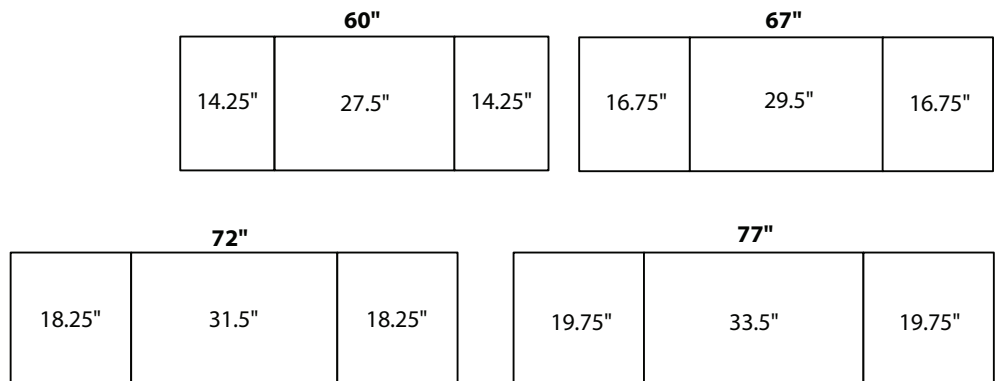

SHOWN BELOW:

SIZE: **67"**

WOOD: **Oak**

STAIN: **Belair**

HARDWARE: **A-500-6-MB**

FEATURES

- 74" Tall
- 16½" Top Depth
- 16½" Body Depth
- 15½" Inside Depth
- 106", 113", 118" or 123" Wide
- 1" Solid Wood Material
- Push to Open Slatted Doors
- One Adjustable Wood Shelf Behind Each Door

BAY VIEW 385 WALL UNIT

Cord Access Holes

-Cord Hole behind tv stand doors

DEPTH:

16.5" Top
16.5" Body
15.5" Inside

DOOR & DRAWER CONFIGURATIONS

BAY VIEW 390 WALL UNIT

ITEM: **BV390**

SHOWN BELOW:

SIZE: **67"**

WOOD: **Oak**

STAIN: **OCS-113 Tundra**

HARDWARE: **A-500-6-MB**

FEATURES

- 74" Tall
- 16½" Top Depth
- 16½" Body Depth
- 15½" Inside Depth
- 106", 113", 118" or 123" Wide
- 1" Solid Wood Material
- Push to Open Slatted Doors
- One Adjustable Wood Shelf Behind Each Door
- Two Adjustable Glass Shelves in Top Section