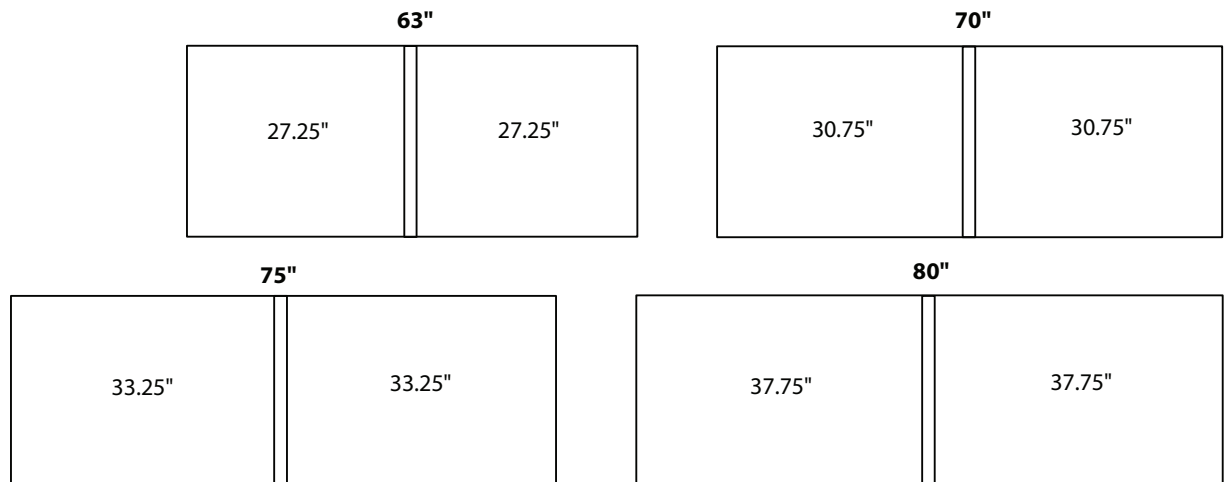

DOOR CONFIGURATIONS