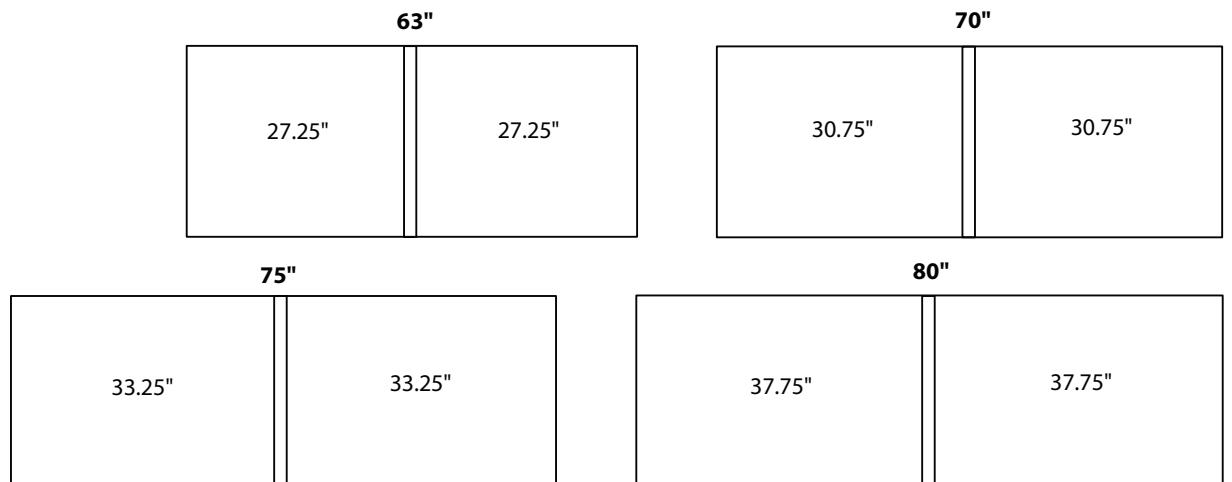

DOOR CONFIGURATIONS