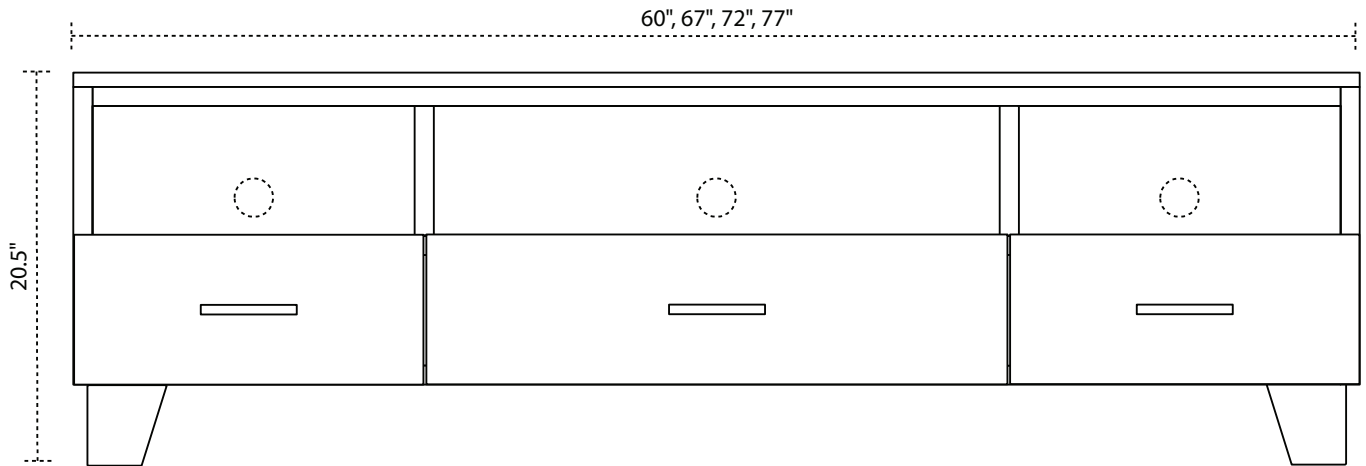

SHOWN BELOW:

SIZE: **67"**

WOOD: **Brown Maple**

STAIN: **OCS-122 Cocoa**

HARDWARE: **55277-G10**

FEATURES

- 20½" Tall
- 17½" Top Depth
- 17½" Body Depth
- 15½" Inside Depth
- Cord Hole in All Open Sections
- Full Extension Dovetailed Drawers with Removable Adjustable Dividers

OPTIONS

- 60", 67", 72" or 77" Wide
- Solid Hardwood Sides
- See additional options on page 5 of 2022 Catalog

ROCKY RIDGE TV STAND

Cord Access Holes

-Cord hole in each open section

DEPTH:

17.5" Top
16.5" Body
15.5" Inside

DOOR CONFIGURATIONS

Note:

-Top Openings are 6.75" high

-Drawer Openings are 5.75" high

2024 NEW PRODUCTS AT A GLANCE

BAY VIEW TV STAND • See page 2

BAY VIEW TV STAND • See page 2

ROCKY RIDGE TV STAND • See page 14