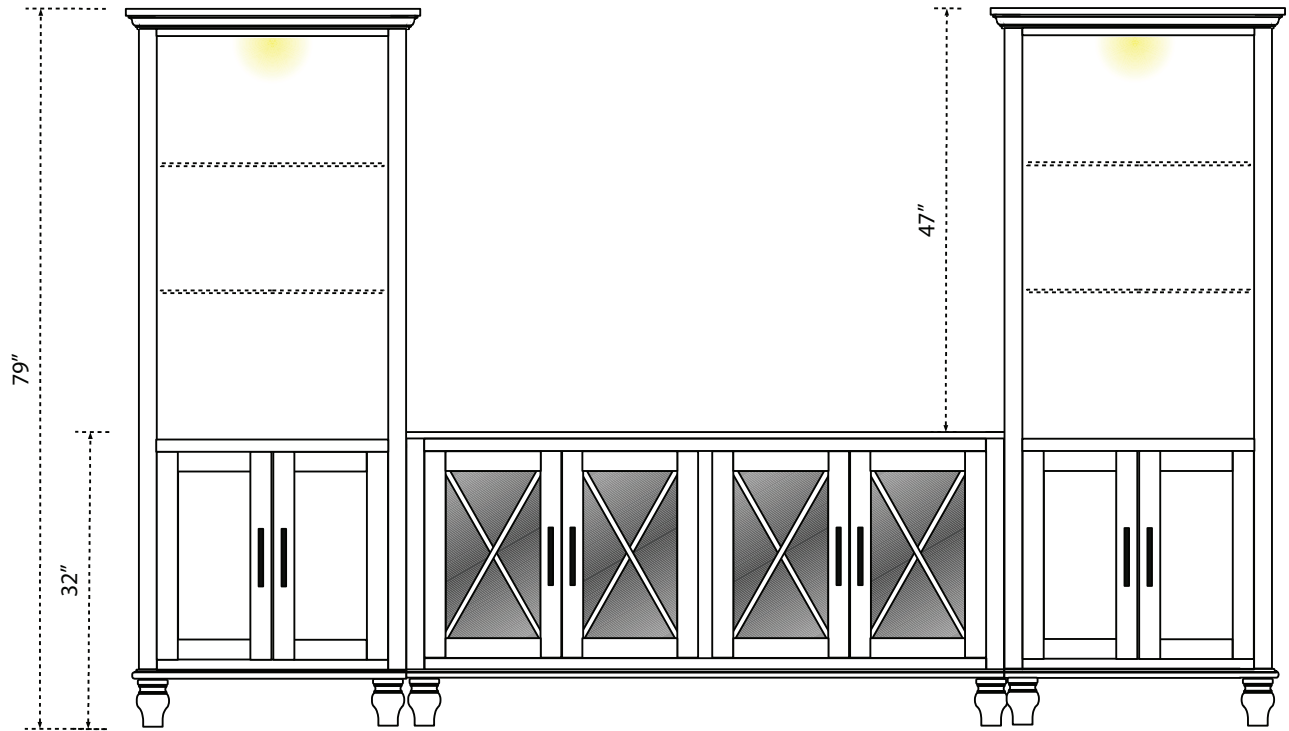

SHOWN AT LEFT:
SIZE: 67"
WOOD: Oak
STAIN: OCS-133 Tundra
HARDWARE: A-500-6-MB

ITEM: **BTV124**

SHOWN AT LEFT:
SIZE: 67"
WOOD: White Oak
STAIN: OCS-132 Sand
HARDWARE: A-500-6-MB

FEATURES

- 25" Tall
- 16½" Top Depth
- 16½" Body Depth
- 15½" Inside Depth
- Push to Open Slatted Doors
- One Adjustable Wood Shelf Behind Each Door
- 1" Solid Wood Material
- Cord Access Hole behind Center Doors
- BTV124 has Full Extension, Dovetailed Drawers with Removable, Adjustable Dividers

WOOD: Brown Maple

STAIN: OCS-132 Sand

HARDWARE: 984-160-DACM

FEATURES

- 79" Tall
- 18" Top Depth
- 16½" Body Depth
- 15½" Inside Depth
- 123", 130", 135" or 140" Wide
- One Adjustable Wood Shelf Behind Side Tower Doors
- One Adjustable Wood Shelf Behind Center Doors
- Two Adjustable Glass Shelves in Top Section
- LED Lights in Each Side Tower
- Touch Dimmer Connected to Plate Behind Frame in Top Section of Left Tower
- Connector Bolts (Ensures Accurate and Easy Installation)

OPTIONS

- 60", 67", 72" or 77" Wide
- Solid Hardwood Sides
- See additional options on page 5 of 2022 Catalog

Cord Access Holes

-2" Cord Hole behind tv stand doors

DEPTH:

16.5" Top
16.5" Body
15.5" Inside

DOOR CONFIGURATIONS

HARDWARE: 984-160-DACM

FEATURES

- 33" Tall
- 18" Top Depth
- 16½" Body Depth
- 15½" Inside Depth
- 2" Cord Hole in Center Section
- One Full Length Adjustable Wood Shelf Behind Doors

OPTIONS

- 63", 70", 75" or 80" Wide
- Solid Hardwood Sides
- See additional options on page 5 of 2022 Catalog