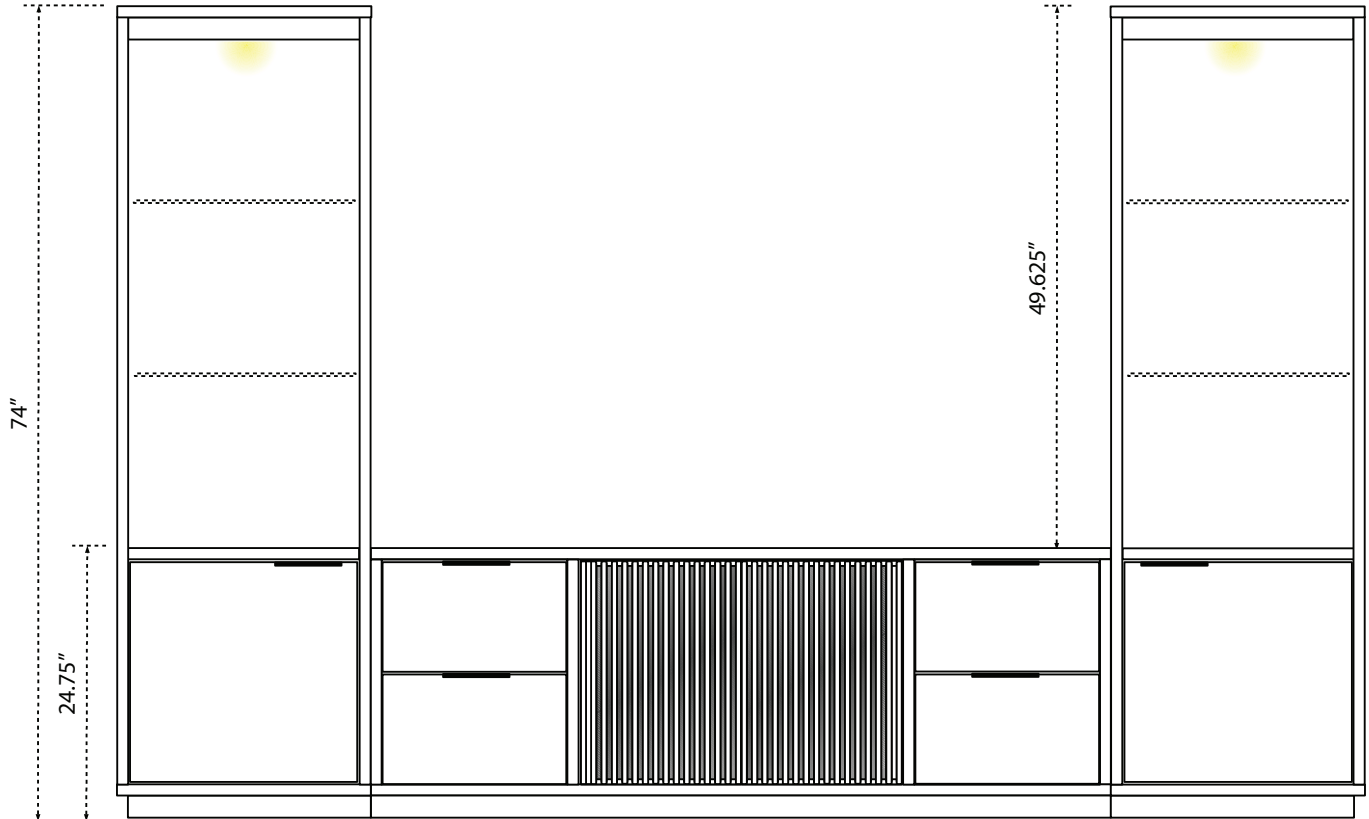

SHOWN AT LEFT:
SIZE: 67"
WOOD: Oak
STAIN: OCS-133 Tundra
HARDWARE: A-500-6-MB

ITEM: **BTV124**

SHOWN AT LEFT:
SIZE: 67"
WOOD: White Oak
STAIN: OCS-132 Sand
HARDWARE: A-500-6-MB

FEATURES

- 25" Tall
- 16½" Top Depth
- 16½" Body Depth
- 15½" Inside Depth
- Push to Open Slatted Doors
- One Adjustable Wood Shelf Behind Each Door
- 1" Solid Wood Material
- Cord Access Hole behind Center Doors
- BTV124 has Full Extension, Dovetailed Drawers with Removable, Adjustable Dividers

SHOWN BELOW:

SIZE: **67"**

WOOD: **Oak**

STAIN: **OCS-113 Tundra**

HARDWARE: **A-500-6-MB**

FEATURES

- 74" Tall
- 16½" Top Depth
- 16½" Body Depth
- 15½" Inside Depth
- 106", 113", 118" or 123" Wide
- 1" Solid Wood Material
- Push to Open Slatted Doors
- One Adjustable Wood Shelf Behind Each Door
- Two Adjustable Glass Shelves in Top Section

OPTIONS

- 60", 67", 72" or 77" Wide
- See additional options on page 5 of 2022 Catalog

BAY VIEW 390 WALL UNIT

Cord Access Holes

-Cord Hole behind tv stand doors

DEPTH:

16.5" Top
16.5" Body
15.5" Inside

DOOR & DRAWER CONFIGURATIONS

- 33" Tall
- 18" Top Depth
- 16½" Body Depth
- 15½" Inside Depth
- 2" Cord Hole in Center Section
- One Full Length Adjustable Wood Shelf Behind Doors

OPTIONS

- 63", 70", 75" or 80" Wide
- Solid Hardwood Sides
- See additional options on page 5 of 2022 Catalog