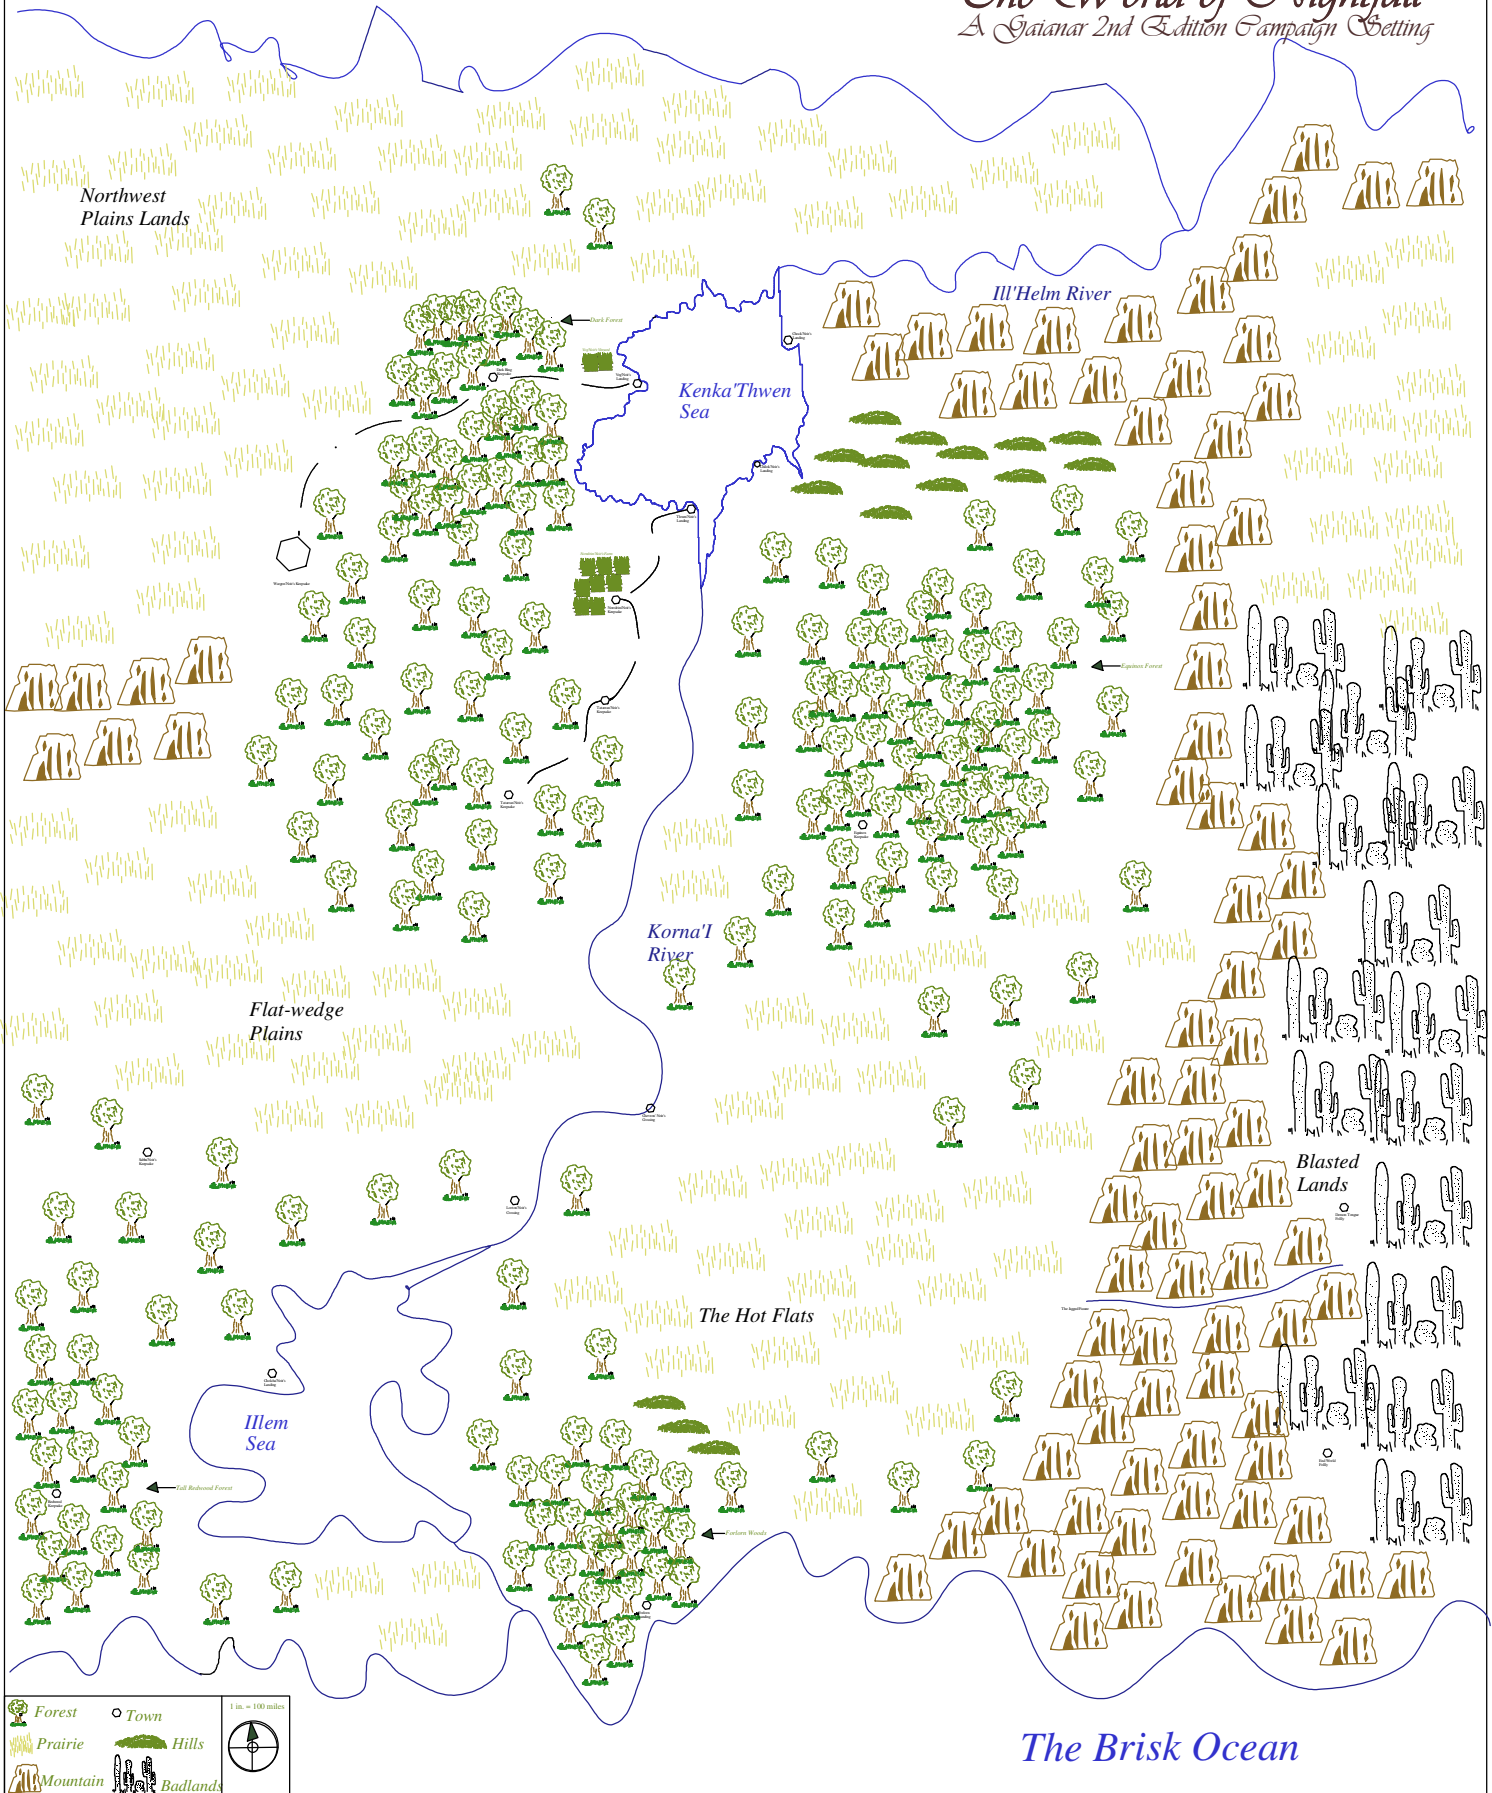

The Great North Sea

The World of Nightfall  
A Gaijinar 2nd Edition Campaign Setting

Northwest  
Plains Lands

Ill'Helm River

Kenka'Thwen  
Sea

Korna'l  
River

Flat-wedge  
Plains

The Hot Flats

Illem  
Sea

Blasted  
Lands

The Brisk Ocean

1 in. = 100 miles

Forest	Town
Prairie	Hills
Mountain	Badlands