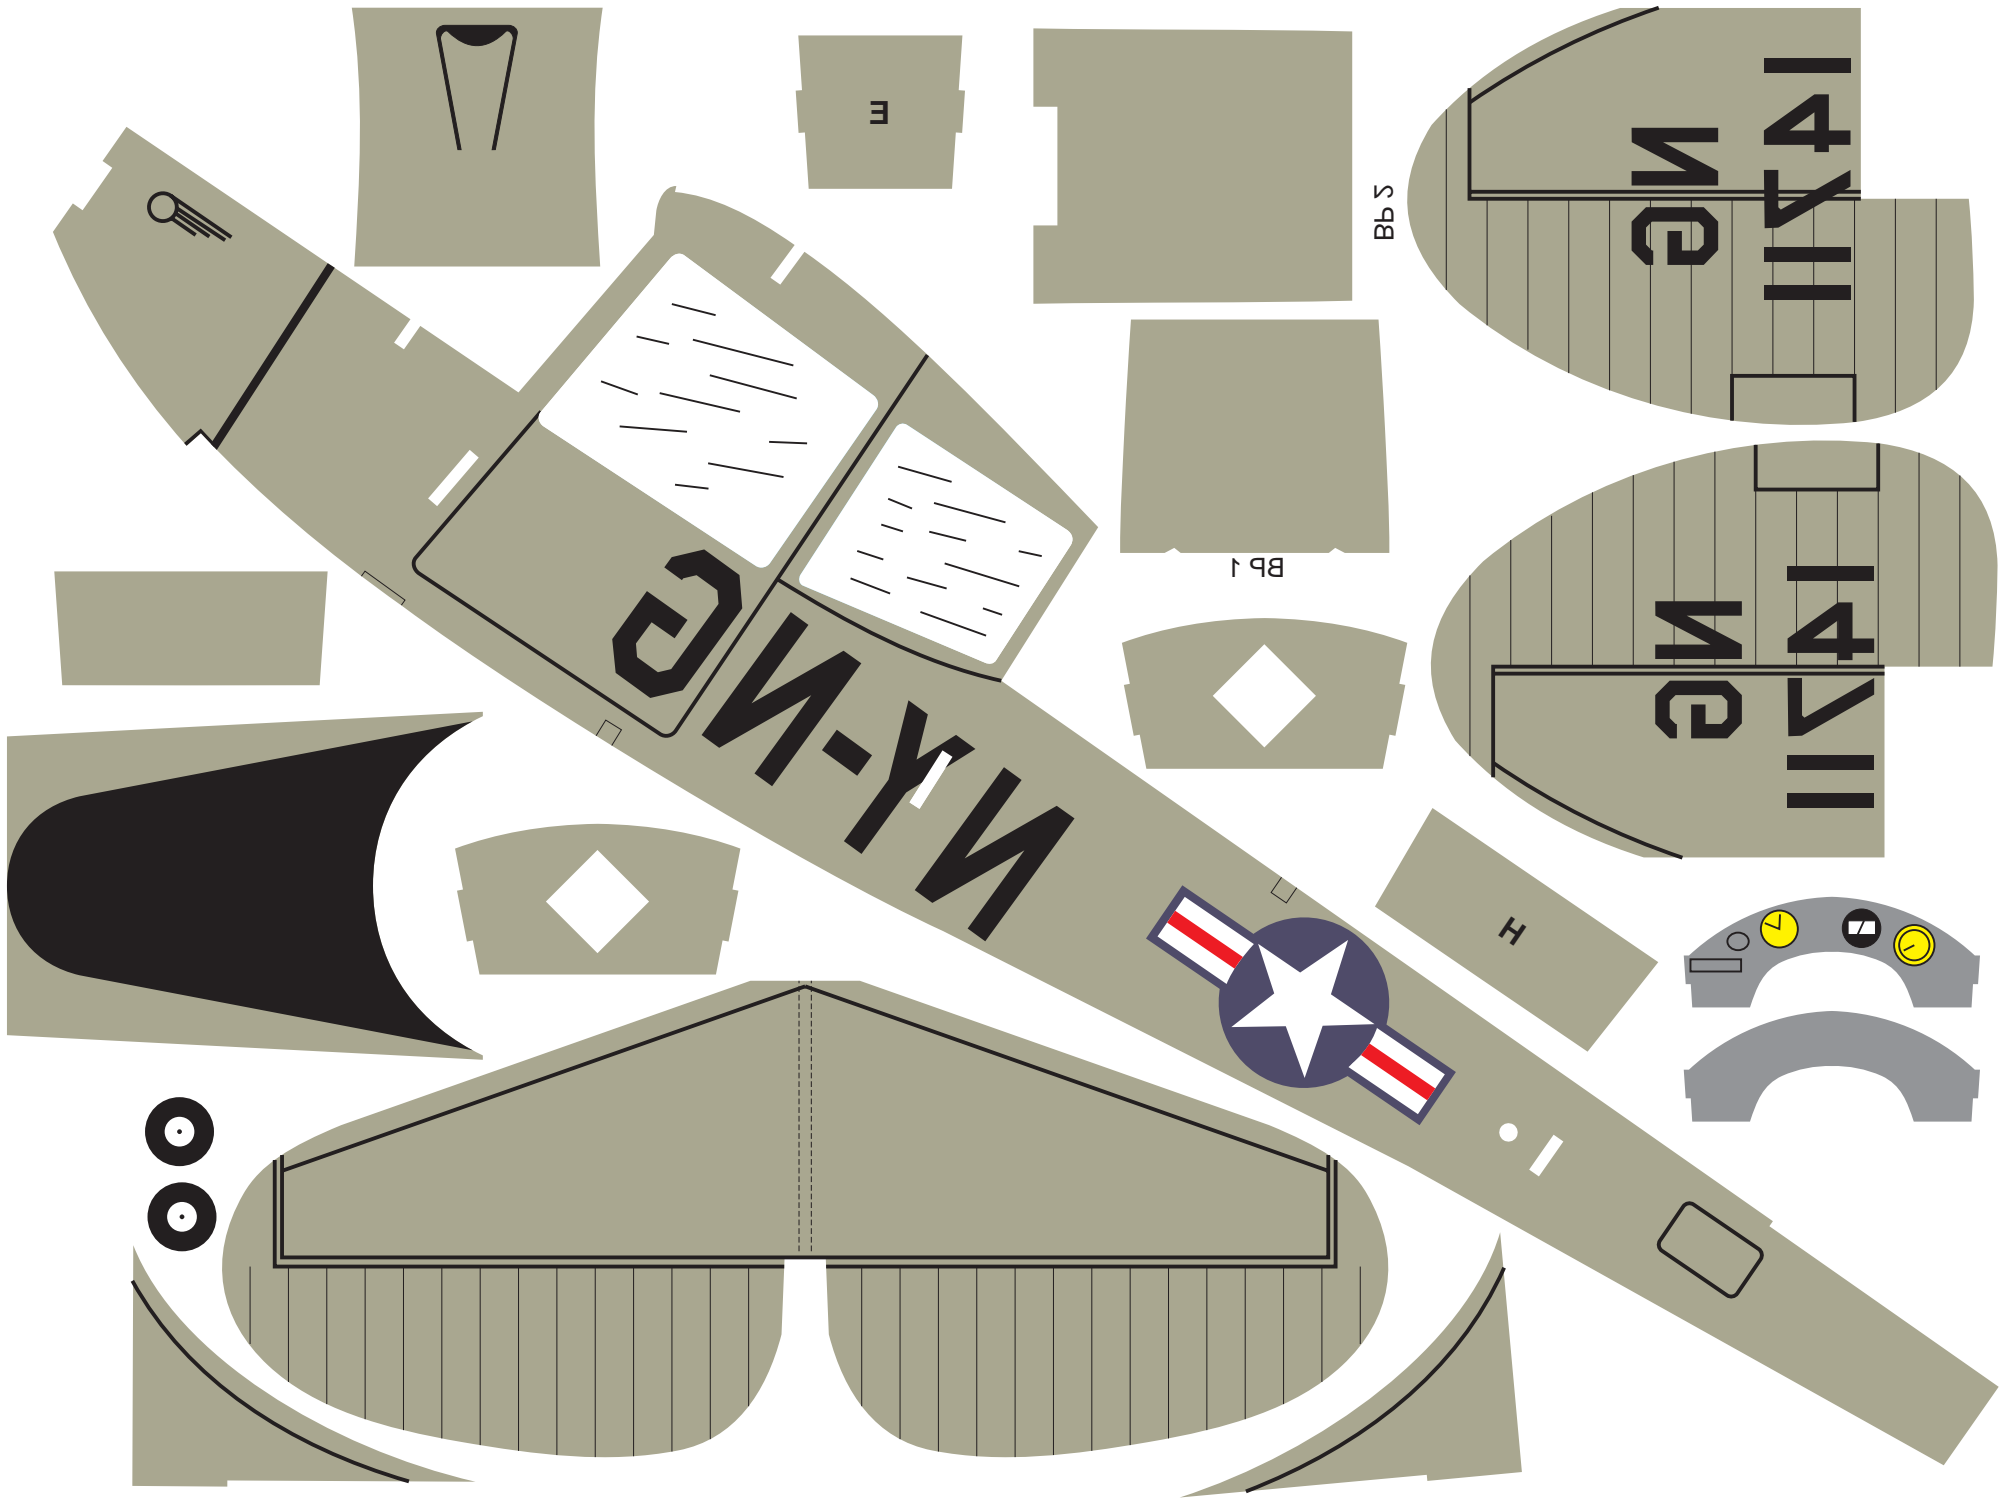

Landing Gear Covers

Wing Struts

MY-NG

E

C

G

G

A

B

A

A

C

G

G

A

B

J

F

F

Top Rear

BP 3

BP 4