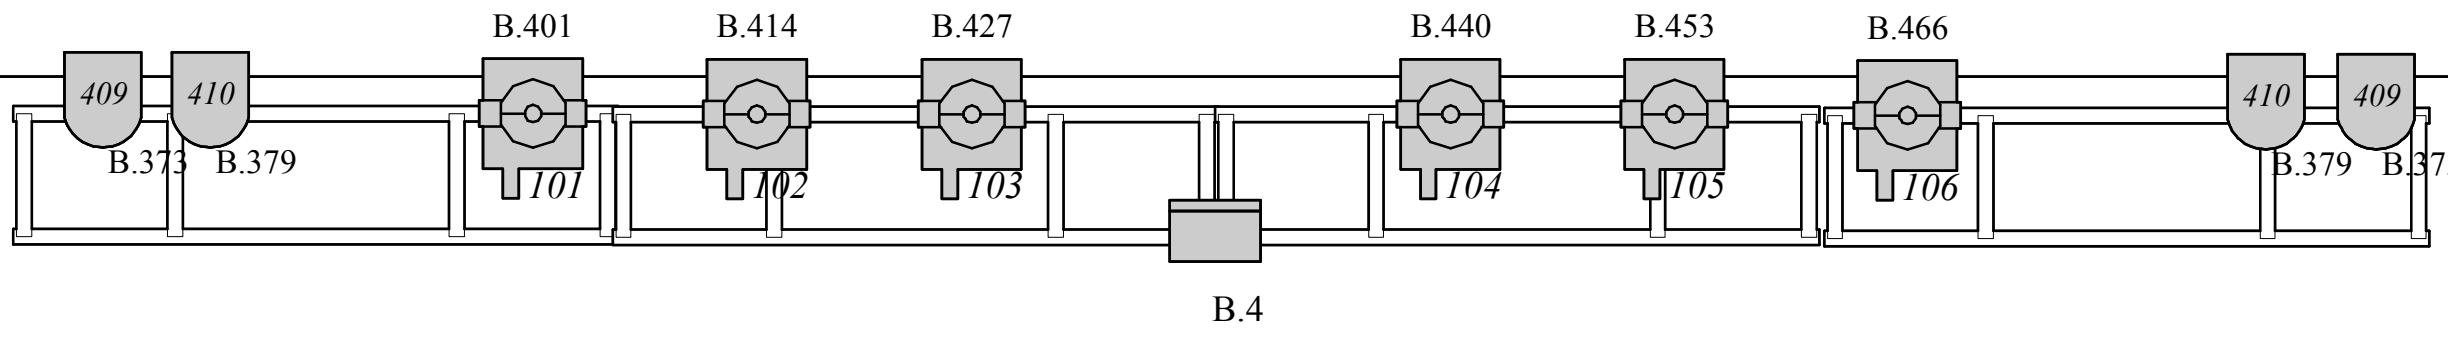

Back wall

5.49m

XZ 9.000m

HOG IPC

### Instrument Count (All Layers)

12/05/2019

Venue: Show: %Show%  
 Designer: %Designer% Assistant: %Assistant%

| Type                       | Lens     | Count | Status     |
|----------------------------|----------|-------|------------|
| 1000 Watt Molequartz One-L |          | 1     | HUN<br>G   |
| 64B LED Pro                |          | 14    | HUN<br>G   |
| ACL                        |          | 8     | HUN<br>G   |
| Design Wash LED Pro        |          | 6     | HUN<br>G   |
| Diversitronics 1500-DMX    |          | 4     | HUN<br>G   |
| Diversitronics 1500-DMX    |          | 2     | UNHU<br>NG |
| Mac 250+                   | Standard | 6     | HUN<br>G   |
| Molefay Four Light         |          | 2     | HUN<br>G   |
| Studio Spot 250            | Standard | 10    | HUN<br>G   |