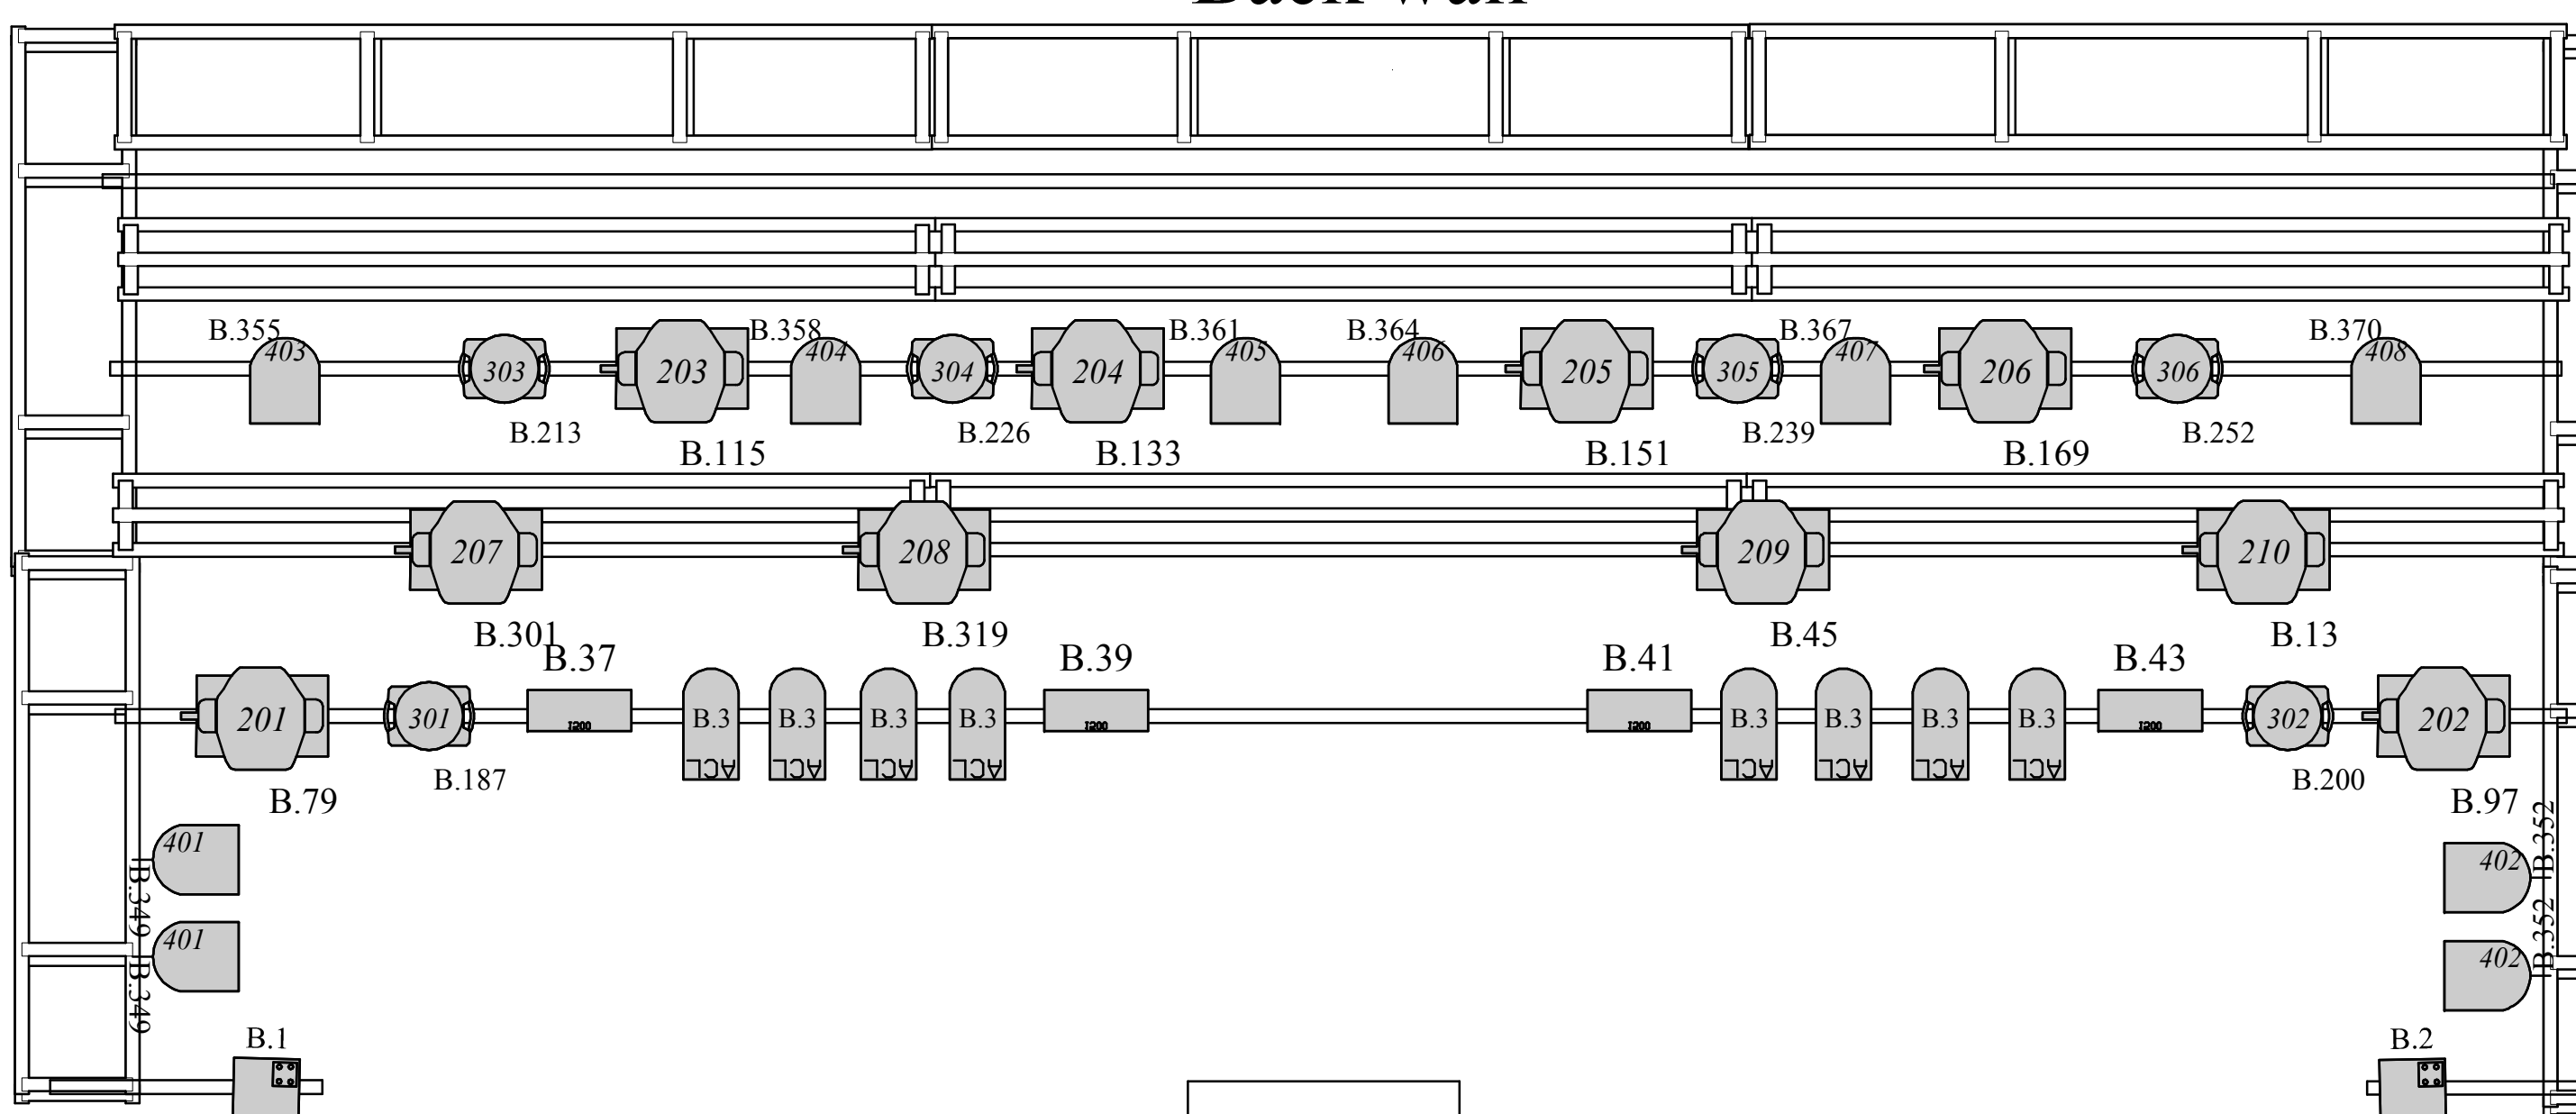

Back wall

5.49m

XZ 9.000m

HOG IPC

### Instrument Count (All Layers)

12/05/2019

Venue: Show: %Show%  
 Designer: %Designer% Assistant: %Assistant%

| Type                       | Lens     | Count | Status     |
|----------------------------|----------|-------|------------|
| 1000 Watt Molequartz One-L |          | 1     | HUN<br>G   |
| 64B LED Pro                |          | 14    | HUN<br>G   |
| ACL                        |          | 8     | HUN<br>G   |
| Design Wash LED Pro        |          | 6     | HUN<br>G   |
| Diversitronics 1500-DMX    |          | 4     | HUN<br>G   |
| Diversitronics 1500-DMX    |          | 2     | UNHU<br>NG |
| Mac 250+                   | Standard | 6     | HUN<br>G   |
| Molefay Four Light         |          | 2     | HUN<br>G   |
| Studio Spot 250            | Standard | 10    | HUN<br>G   |

XZ 3.600m