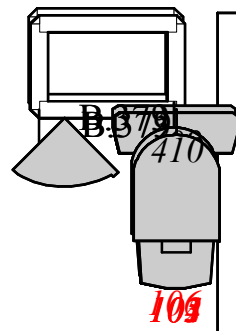

Back wall

5.49m

XZ 9.000m

HOG IPC

### Instrument Count (All Layers)

12/05/2019

Venue: Show: %Show%  
 Designer: %Designer% Assistant: %Assistant%

| Type                       | Lens     | Count | Status     |
|----------------------------|----------|-------|------------|
| 1000 Watt Molequartz One-L |          | 1     | HUN<br>G   |
| 64B LED Pro                |          | 14    | HUN<br>G   |
| ACL                        |          | 8     | HUN<br>G   |
| Design Wash LED Pro        |          | 6     | HUN<br>G   |
| Diversitronics 1500-DMX    |          | 4     | HUN<br>G   |
| Diversitronics 1500-DMX    |          | 2     | UNHU<br>NG |
| Mac 250+                   | Standard | 6     | HUN<br>G   |
| Molefay Four Light         |          | 2     | HUN<br>G   |
| Studio Spot 250            | Standard | 10    | HUN<br>G   |