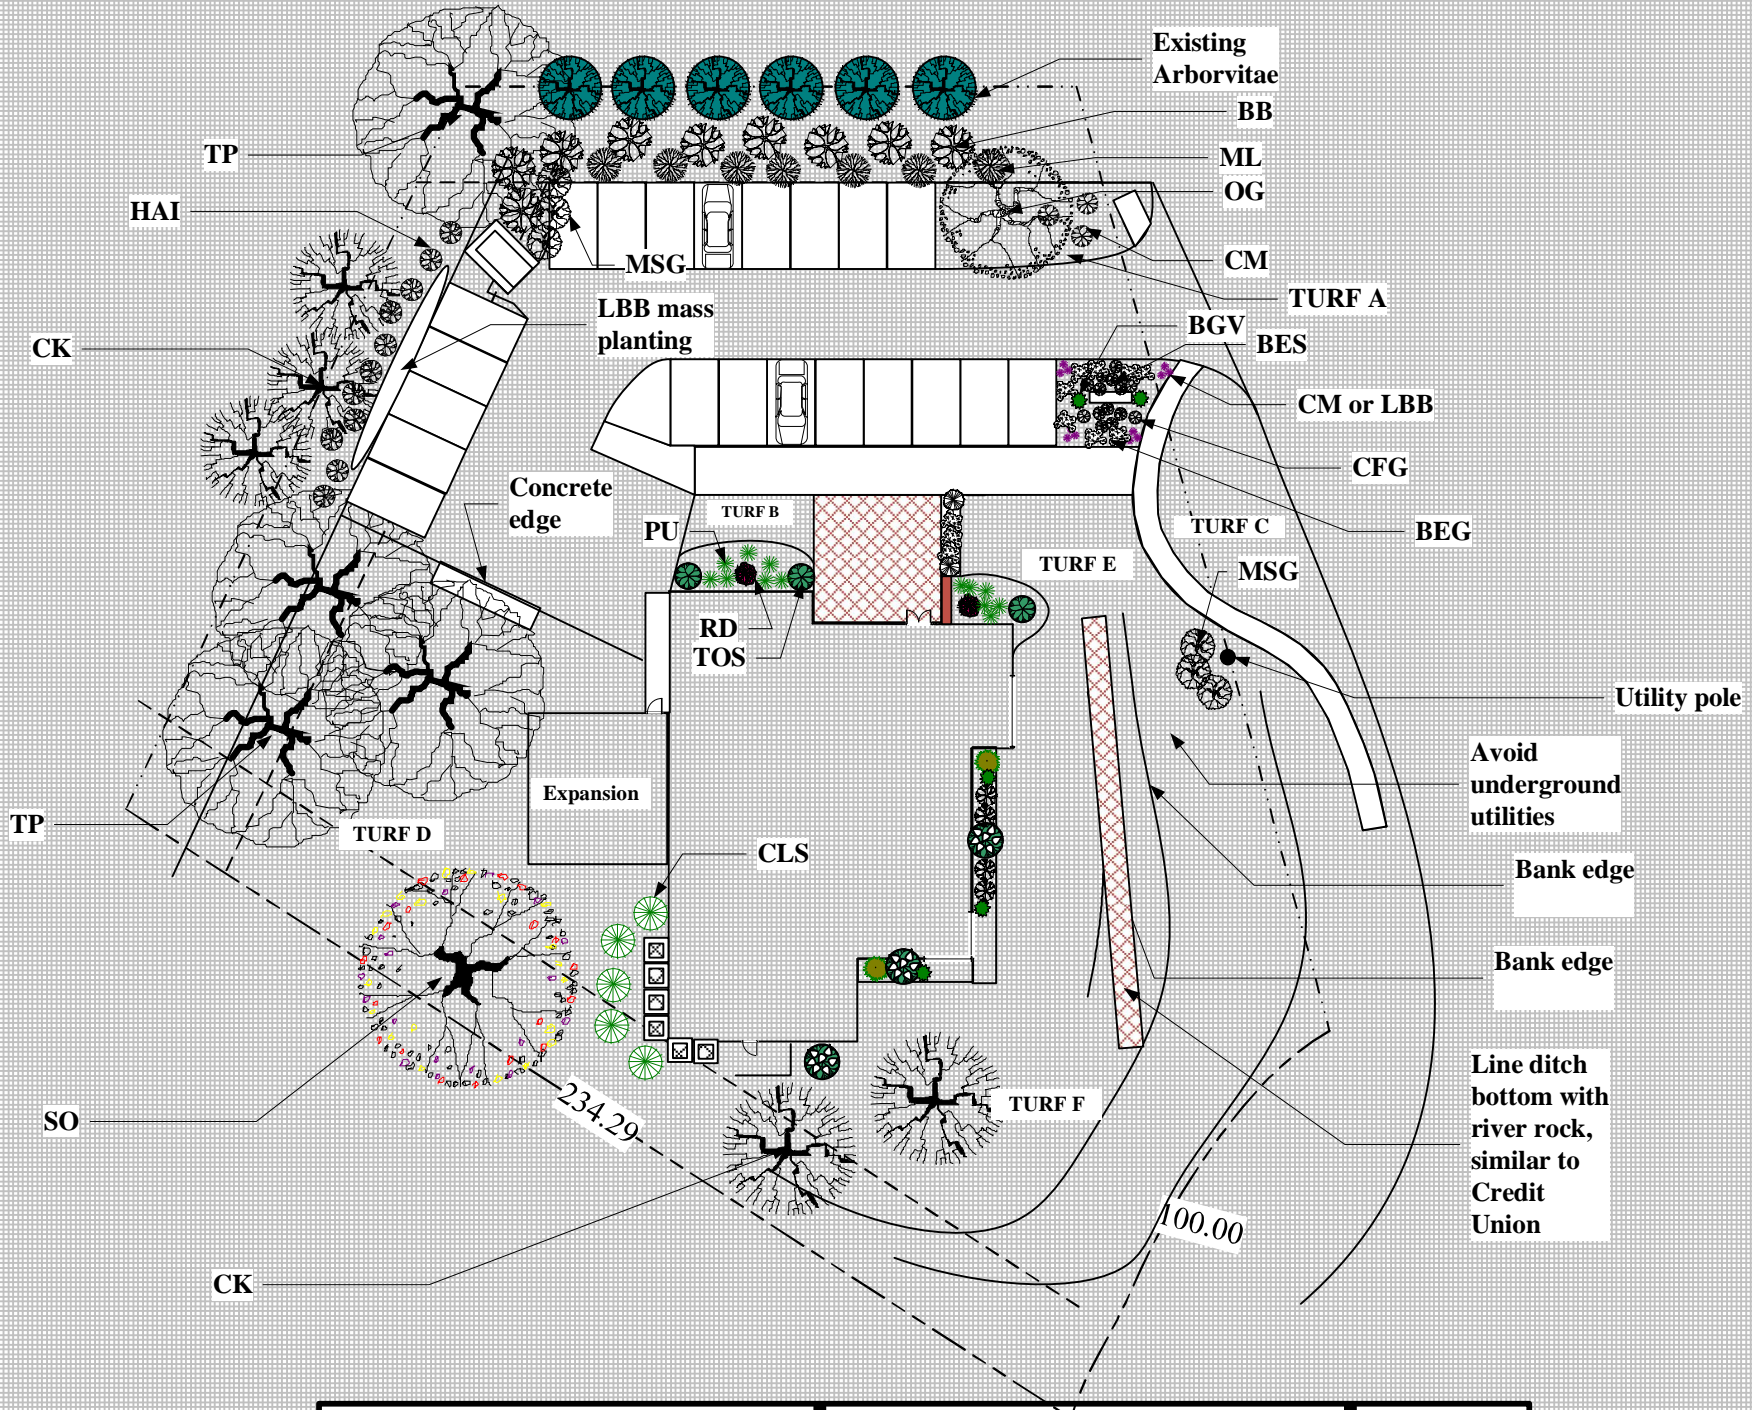

# Base Map

GRAHAM LANDSCAPE DESIGN  
 205 Lakewood Drive, Tullahoma, TN  
[www.grahamlandscapeplan.com](http://www.grahamlandscapeplan.com)  
 March 13, 2017

1 FOOT  
 GRID

# Master Plan

GRAHAM LANDSCAPE DESIGN  
 205 Lakewood Drive, Tullahoma, TN  
[www.grahamlandscapeplan.com](http://www.grahamlandscapeplan.com)  
 March 13, 2017

1 FOOT  
 GRID