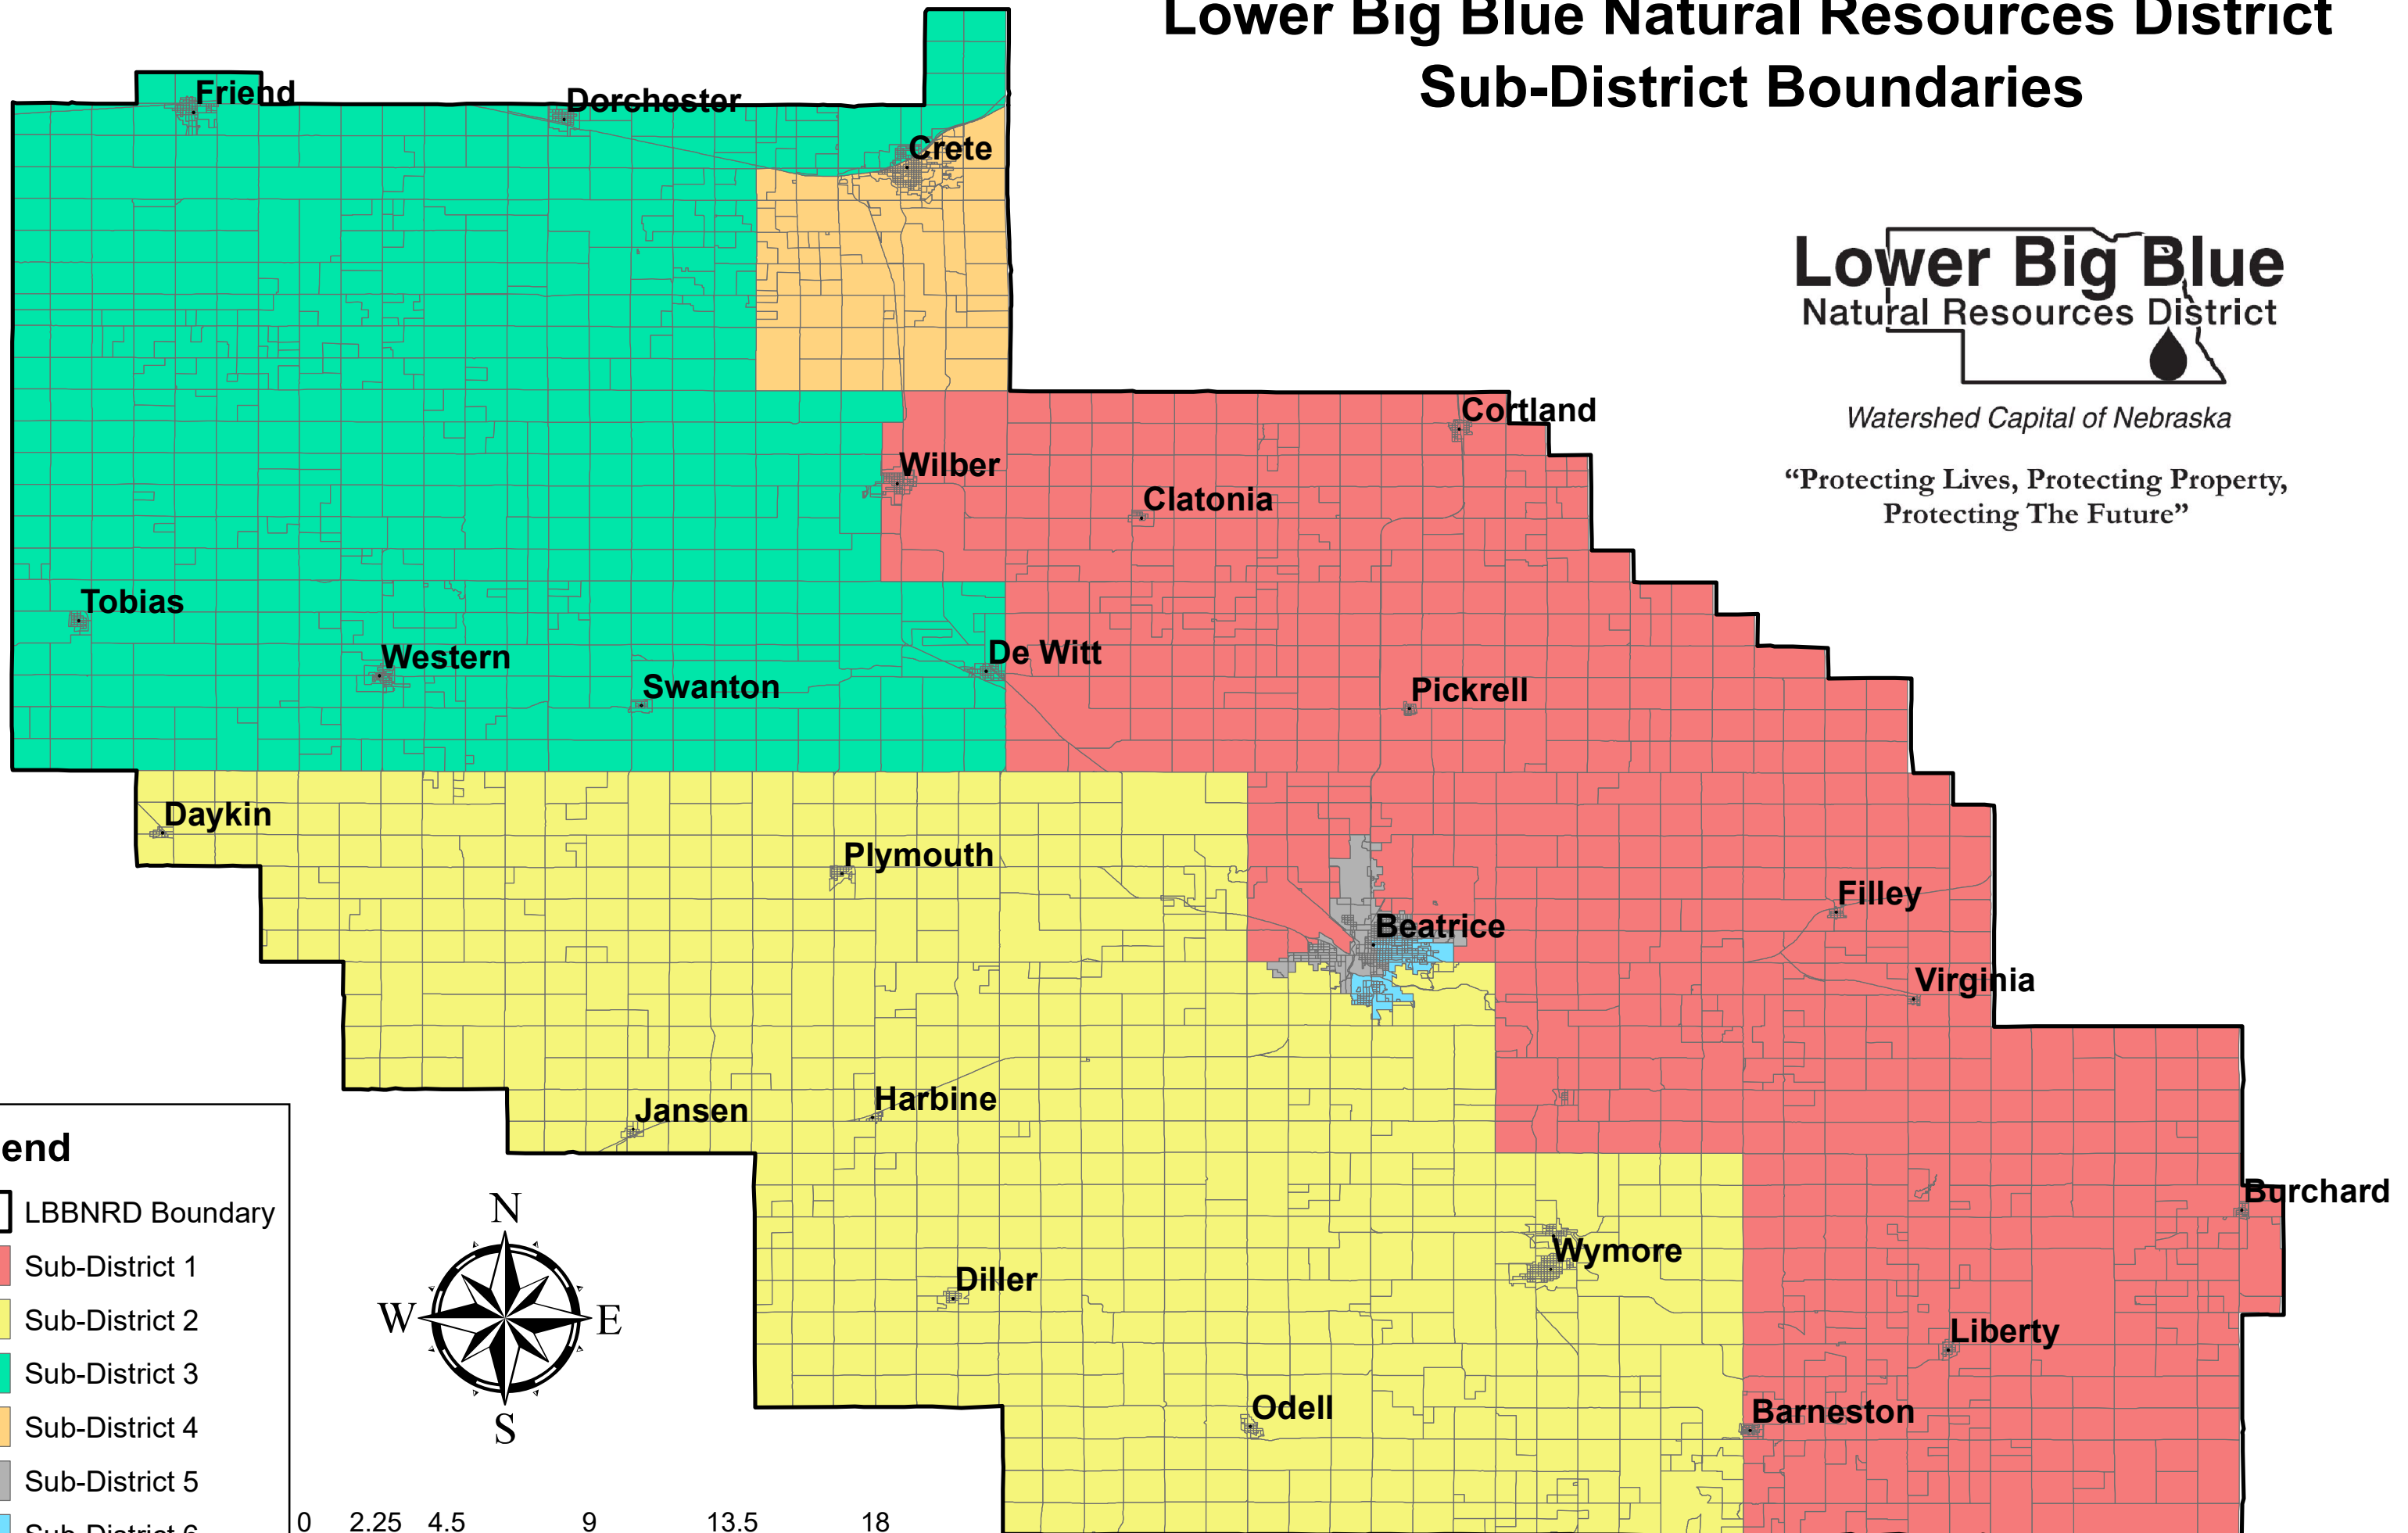

# Lower Big Blue Natural Resources District Sub-District Boundaries

*Watershed Capital of Nebraska*

“Protecting Lives, Protecting Property,  
Protecting The Future”

## Legend

- LBBNRD Boundary
- Sub-District 1
- Sub-District 2
- Sub-District 3
- Sub-District 4
- Sub-District 5
- Sub-District 6