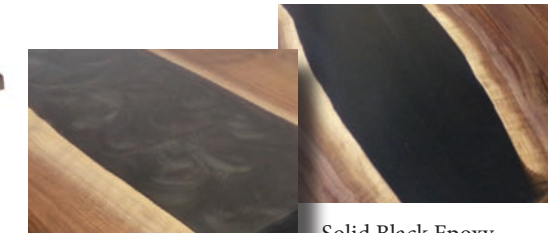

1222 | \$250  
 BAR STOOL  
 Species: Walnut Ruff Sawn

WR40X84E | \$2550  
 WALNUT RIVER  
 TABLE  
 Dimensions: 40 x 84  
 Wood Species: Walnut  
 Base: Eclipse  
 Stain: Natural - 20 Sheen  
 Epoxy: Solid Black  
 \*Additional sizes available