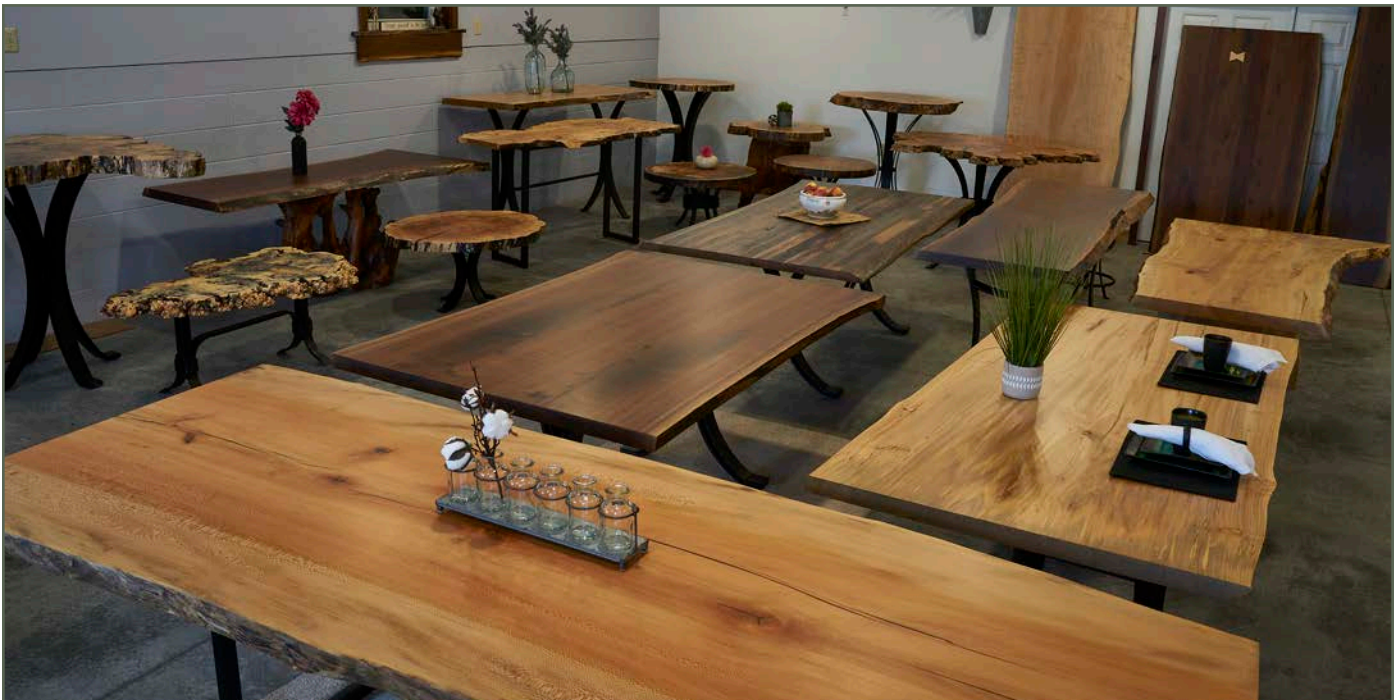

# BASE OPTIONS

HERITAGE BASE

ROCHESTER BASE

ECLIPSE LEGS  
 With Footrest  
 Available in 34" or 40"

BOULDER CREEK BASE  
 Wood Base

FENTON BASE  
 Wood Base

LYNDALL BASE  
 Wood Base

DOUBLE-X BASE  
 Wood Base