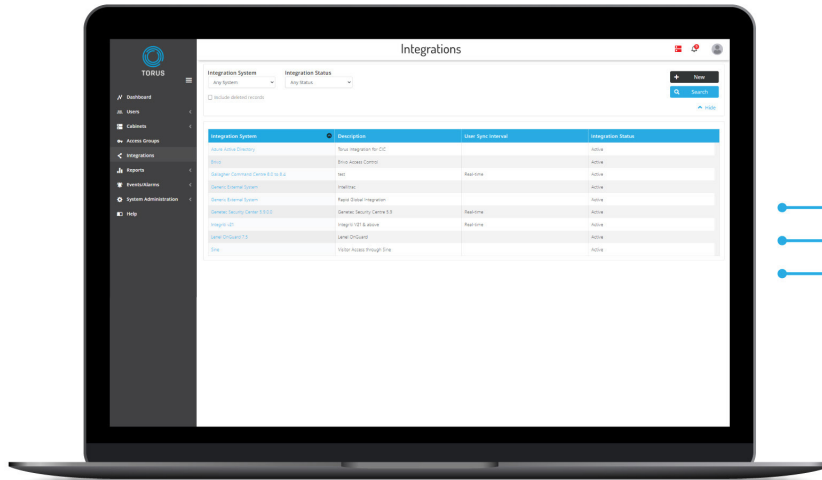

A solution for the future

With over-the-air updates the Torus solution keeps evolving making it a smart, long term investment.

INTUITIVE DASHBOARD

INTEGRATES WITH THIRD-PARTY SOFTWARE

Torus integrates with a wide range of access control systems – allowing you to control your cabinets from one central platform.

LESS
DATA ENTRY

IMPROVED
DATA ACCURACY

UNIFIED
REPORTING

ENHANCED
SECURITY

INDUSTRIES THAT PLACE THEIR TRUST IN TORUS

GOVERNMENT & DEFENCE

Government and defence sites need a first-rate key management system – with zero room for risk.

Torus exceeds the minimum SCEC guidelines for Security Levels 1 & 2.

EDUCATION

Campuses have many staff and contractors who need to access keys across many buildings and locations, making key loss a common problem.

Torus monitors the real-time status of keys, eliminating the wasted time and costs associated with replacing keys and locks.

HOSPITALITY

Hotels, pubs and clubs often have large numbers of keys which staff and contractors use across multiple shifts.