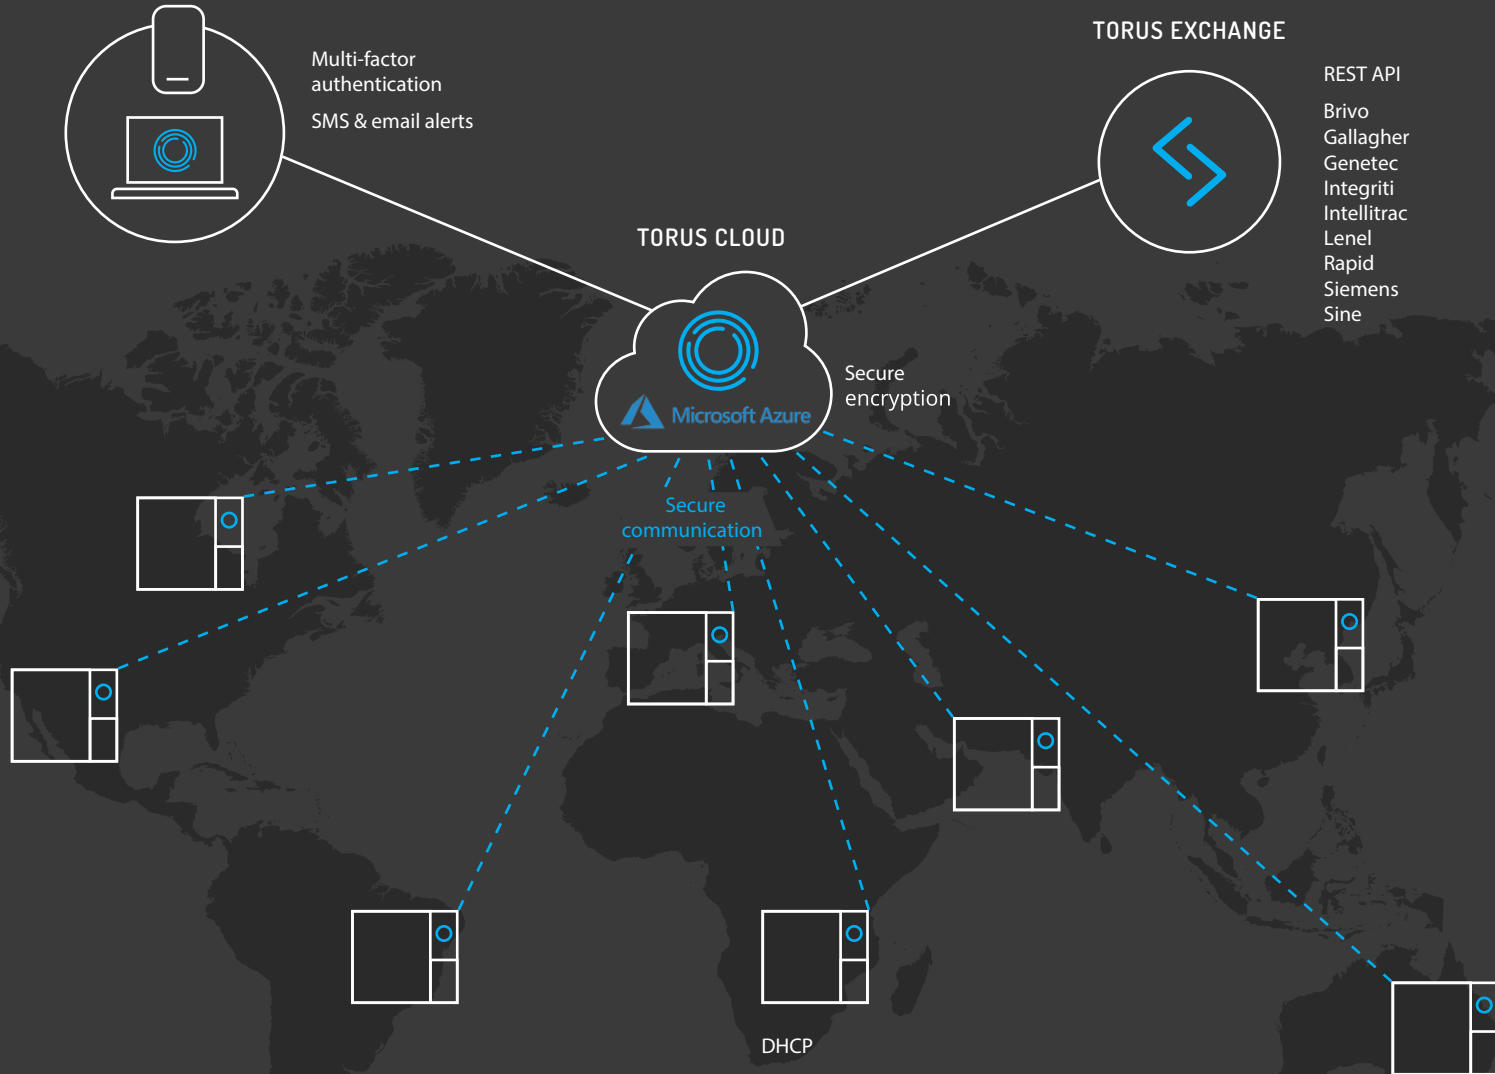

ARCHITECTURE

Certifications

Torus is designed and manufactured by CIC Technology Pty Ltd, an ISO27001 & ISO9001 certified organization.

Certifications

Tier 4	CSA	PCI DSS
ISO/IEC 27001	SOC 1	HIPPA
ISO/IEC 27018	SOC 2