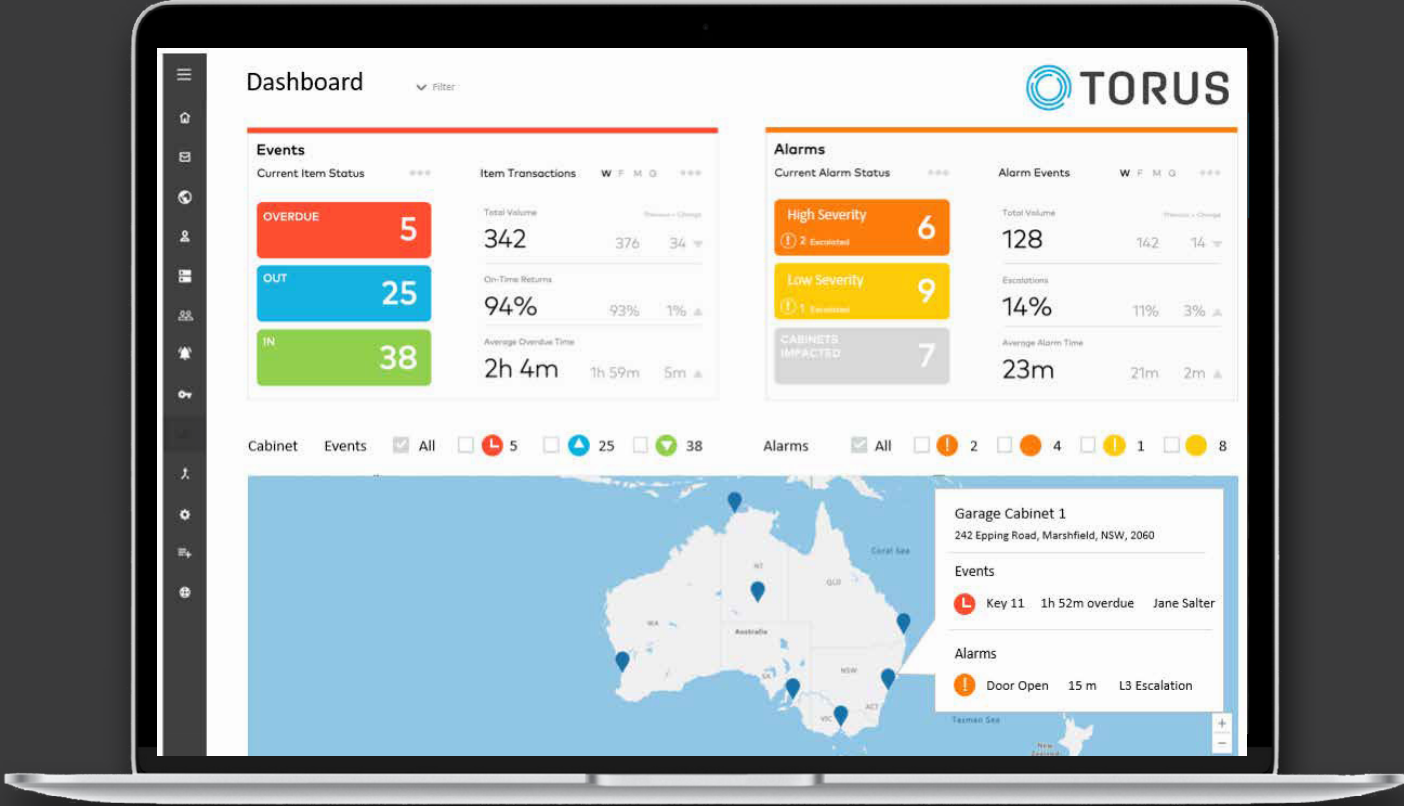

A solution for the future

With over-the-air updates the Torus solution keeps evolving making it a smart, long term investment.

INTUITIVE DASHBOARD

INTEGRATES WITH THIRD-PARTY SOFTWARE

Torus integrates with a wide range of access control systems – allowing you to control your cabinets from one central platform.