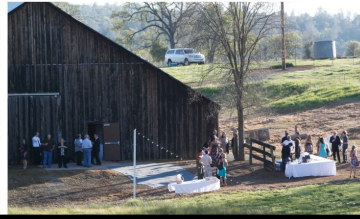

~BAYLEY BARN ~BAYLEY BARN ~BAYLEY BARN~

BAYLEY BARN
4300 HWY 49
PILOT HILL, CALIFORNIA

Thank you for your interest in the Bayley Barn. The Barn is GDRD's most popular property for weddings, events, and classes. Located in Pilot Hill, this beautiful property resides upon 9.5 acres and is perfect for your next event.