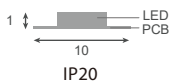

### Connectors

4 Pin Quick Connector

Strip-to-Wire

Strip-to-Strip

'I' Type Fast Plug

'T' Type Fast Plug

Wire-to-Wire Fast Plug

### Profiles

Surface mounted

Recessed

Unit in mm

\* Extra profiles and accessories need to order separately.

### IP Structures

Model	Voltage	Wattage	Color Temp	Lumen	PCB Width	Cutting Unit (12V / 24V)	No. of LEDs
LED 2016 9.6W 10-120 TW	9.6W/m	12V / 24V DC	2300-6500K	960lm/m	10mm	50mm/6LEDs / 100mm/12LEDs	120 pcs/m
LED 2016 19.2W 10-240 TW	19.2W/m	24V DC	2300-6500K	1920lm/m	10mm	50mm/12LEDs	240 pcs/m