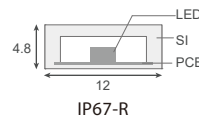

### Connectors

4 Pin Quick Connector

Strip-to-Wire

Strip-to-Strip

'I' Type Fast Plug

'T' Type Fast Plug

Wire-to-Wire Fast Plug

### Profiles

Surface mounted

Recessed

Unit in mm

\* Extra profiles and accessories need to order separately.

### IP Structures

Model	Voltage	Wattage	Color Temp	Lumen	PCB Width	Cutting Unit (12V / 24V)	No. of LEDs
LED 2016 9.6W 10-120 TW	9.6W/m	12V / 24V DC	2300-6500K	960lm/m	10mm	50mm/6LEDs / 100mm/12LEDs	120 pcs/m
LED 2016 19.2W 10-240 TW	19.2W/m	24V DC	2300-6500K	1920lm/m	10mm	50mm/12LEDs	240 pcs/m