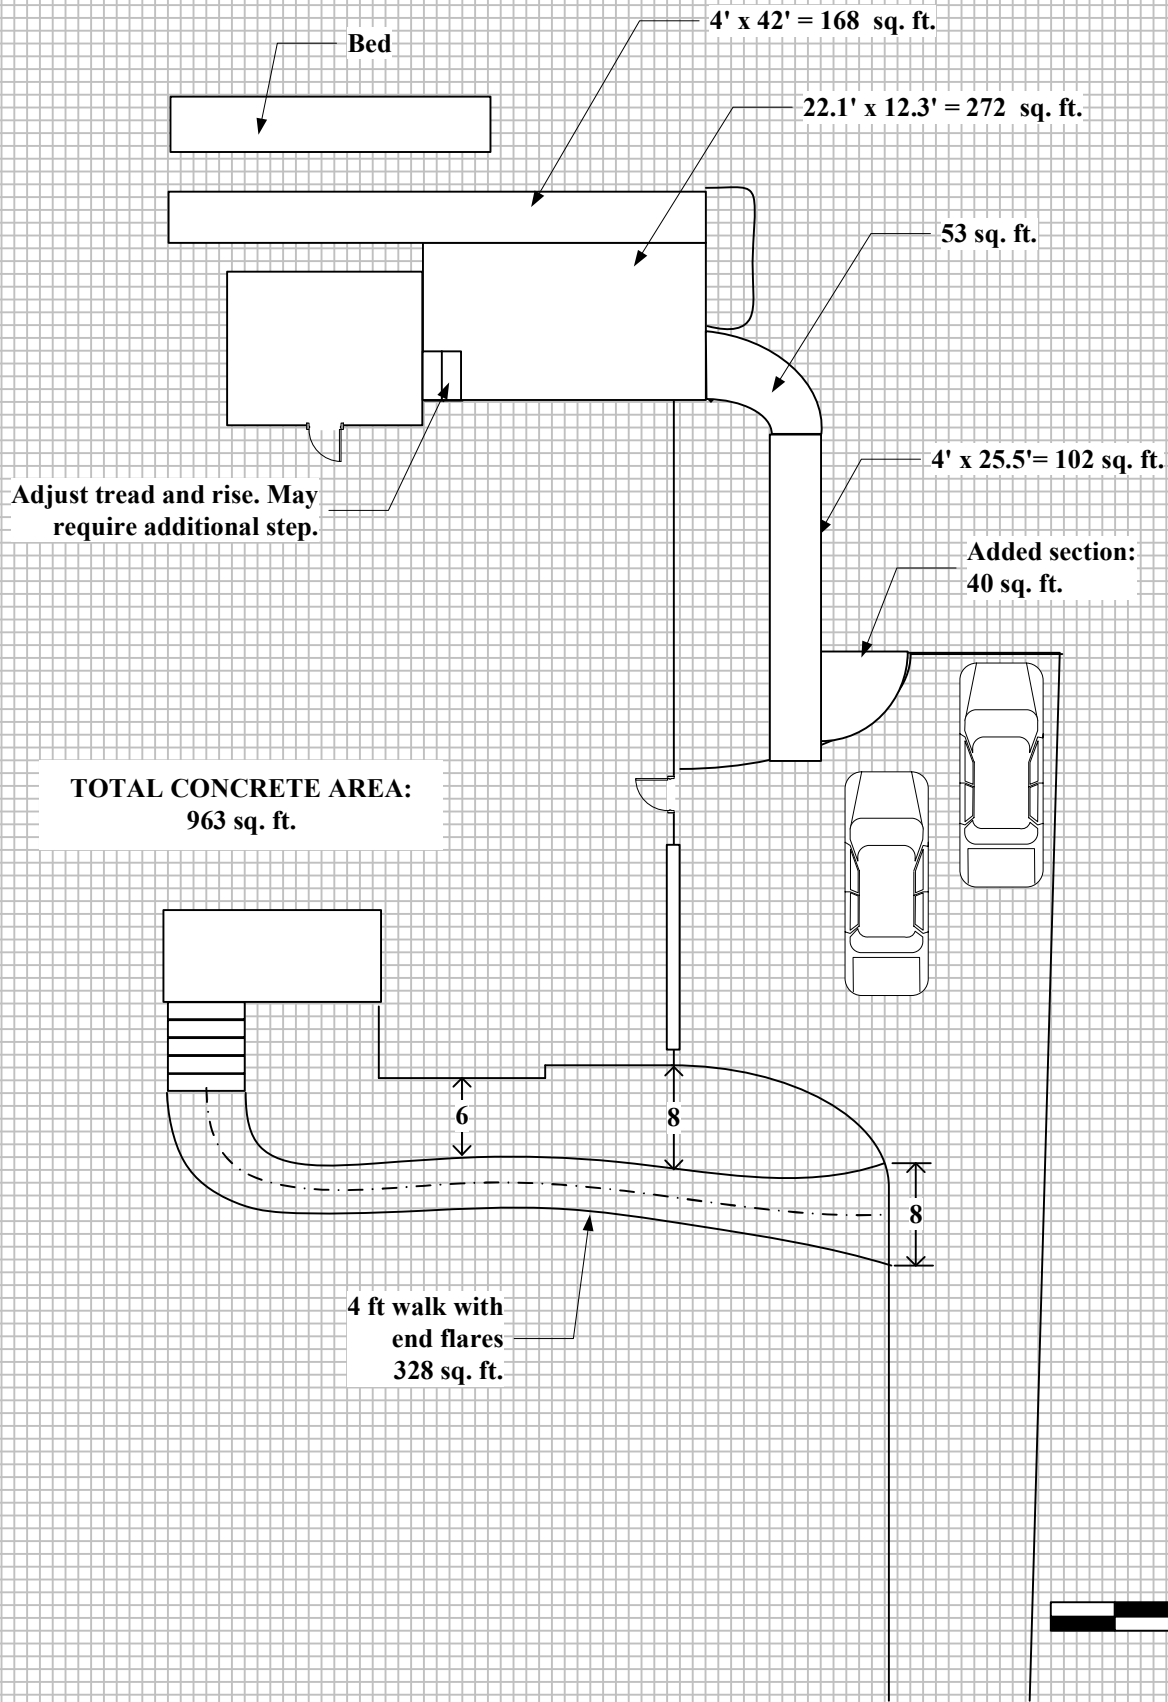

**Current Residence  
Manchester, TN**

**GRAHAM LANDSCAPE DESIGN**  
 205 Lakewood Drive, Tullahoma, TN  
[www.grahamlandscapeplan.com](http://www.grahamlandscapeplan.com)  
 September 18, 2019

  
 1 FOOT GRID

**Concrete Construction  
Residence  
Manchester, TN**

GRAHAM LANDSCAPE DESIGN  
205 Lakewood Drive, Tullahoma, TN  
[www.grahamlandscapeplan.com](http://www.grahamlandscapeplan.com)  
September 18, 2019

**Master Plan  
Residence  
Manchester, TN**

GRAHAM LANDSCAPE DESIGN  
205 Lakewood Drive, Tullahoma, TN  
[www.grahamlandscapeplan.com](http://www.grahamlandscapeplan.com)  
September 18, 2019

1 FOOT GRID