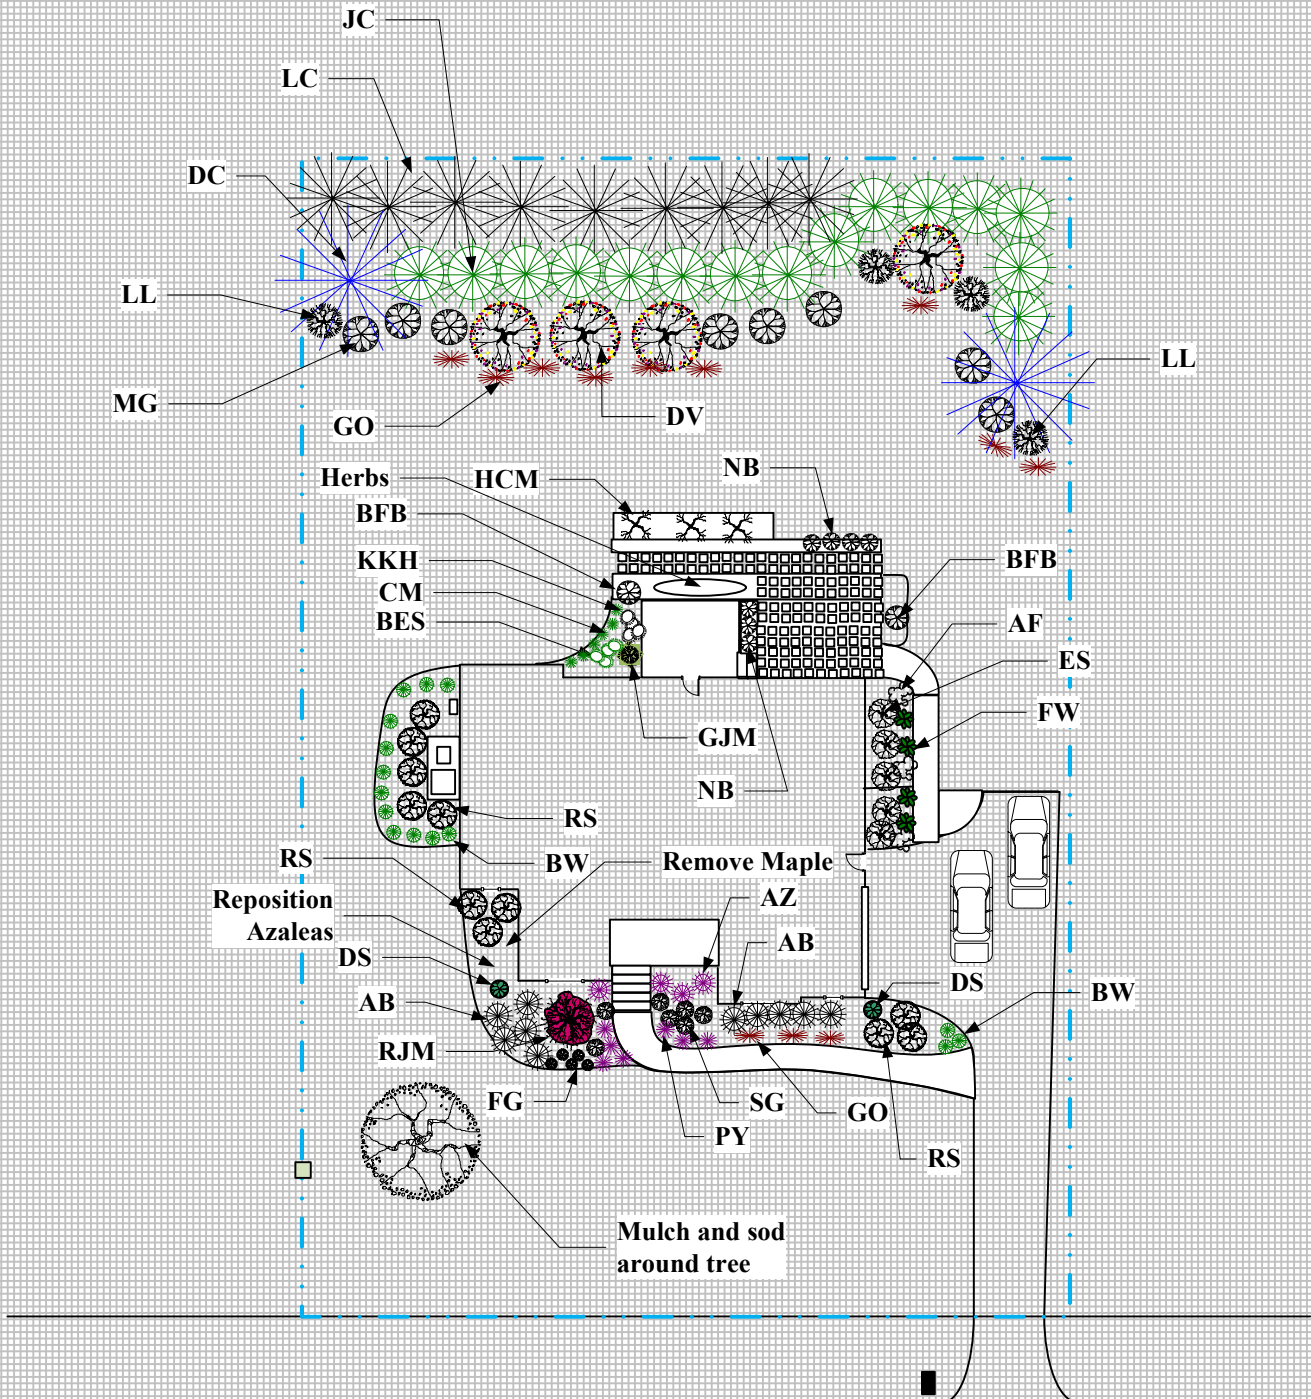

**Current Residence  
Manchester, TN**

**GRAHAM LANDSCAPE DESIGN**  
 205 Lakewood Drive, Tullahoma, TN  
[www.grahamlandscapeplan.com](http://www.grahamlandscapeplan.com)  
 September 18, 2019

  
 1 FOOT GRID

**Concrete Construction  
Residence  
Manchester, TN**

GRAHAM LANDSCAPE DESIGN  
205 Lakewood Drive, Tullahoma, TN  
[www.grahamlandscapeplan.com](http://www.grahamlandscapeplan.com)  
September 18, 2019

**Master Plan  
Residence  
Manchester, TN**

GRAHAM LANDSCAPE DESIGN  
205 Lakewood Drive, Tullahoma, TN  
[www.grahamlandscapeplan.com](http://www.grahamlandscapeplan.com)  
September 18, 2019

1 FOOT GRID