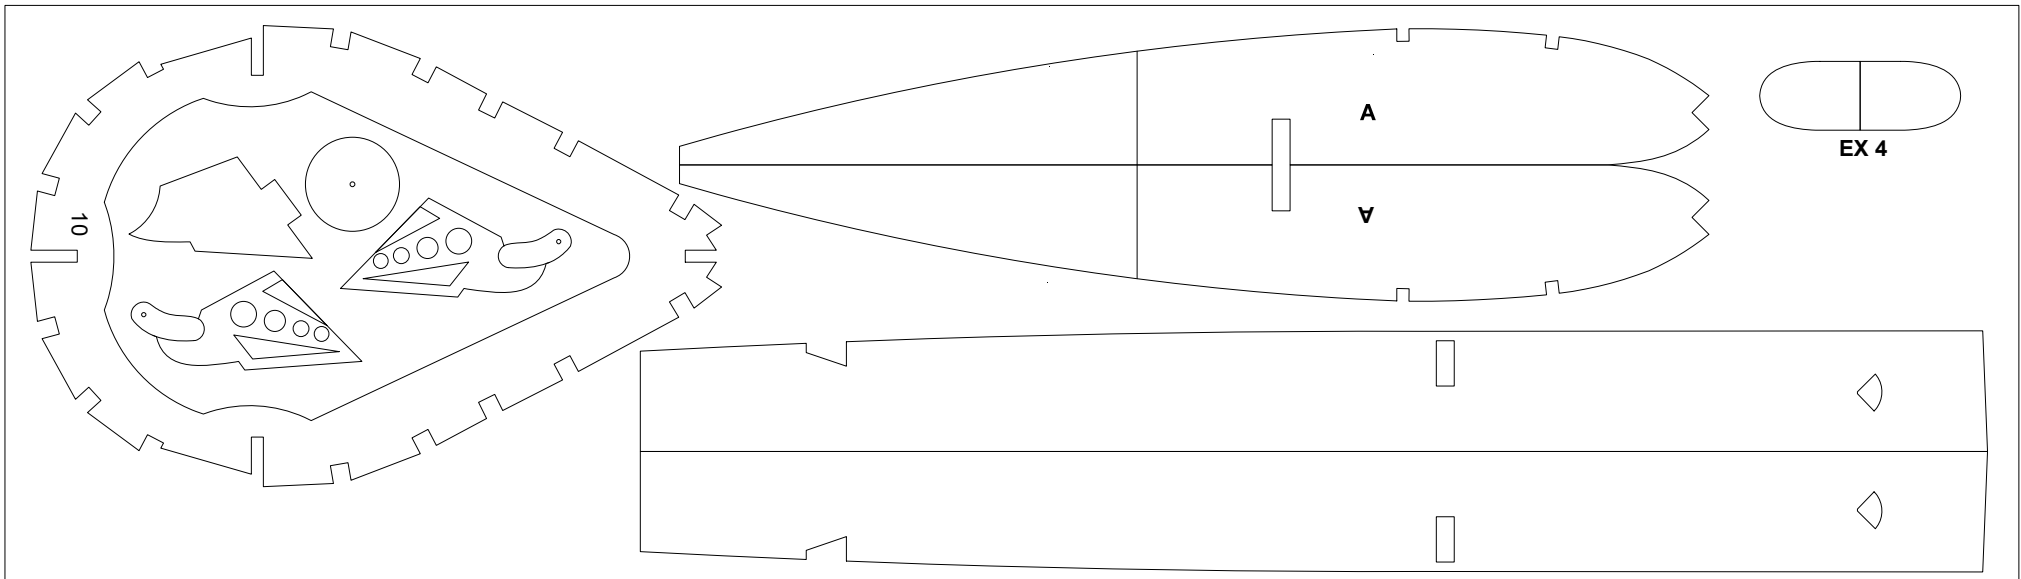

1/16" Balsa

COMET 24"
HELLCAT
REPRODUCTION

1/16" Balsa

COMET 24"
HELLCAT
REPRODUCTION

1/16" Balsa

COMET 24"
HELLCAT
REPRODUCTION

SHEET A

INCHES

3/32" Balsa

COMET 24"
HELLCAT
REPRODUCTION

1/16" Balsa

SHEET B

COMET 24"
HELLCAT
REPRODUCTION

3/32" Balsa

1/32" Plywood

1/64" Plywood

COCKPIT SIDE OF
FORMER 6

COMET 24"
HELLCAT
REPRODUCTION