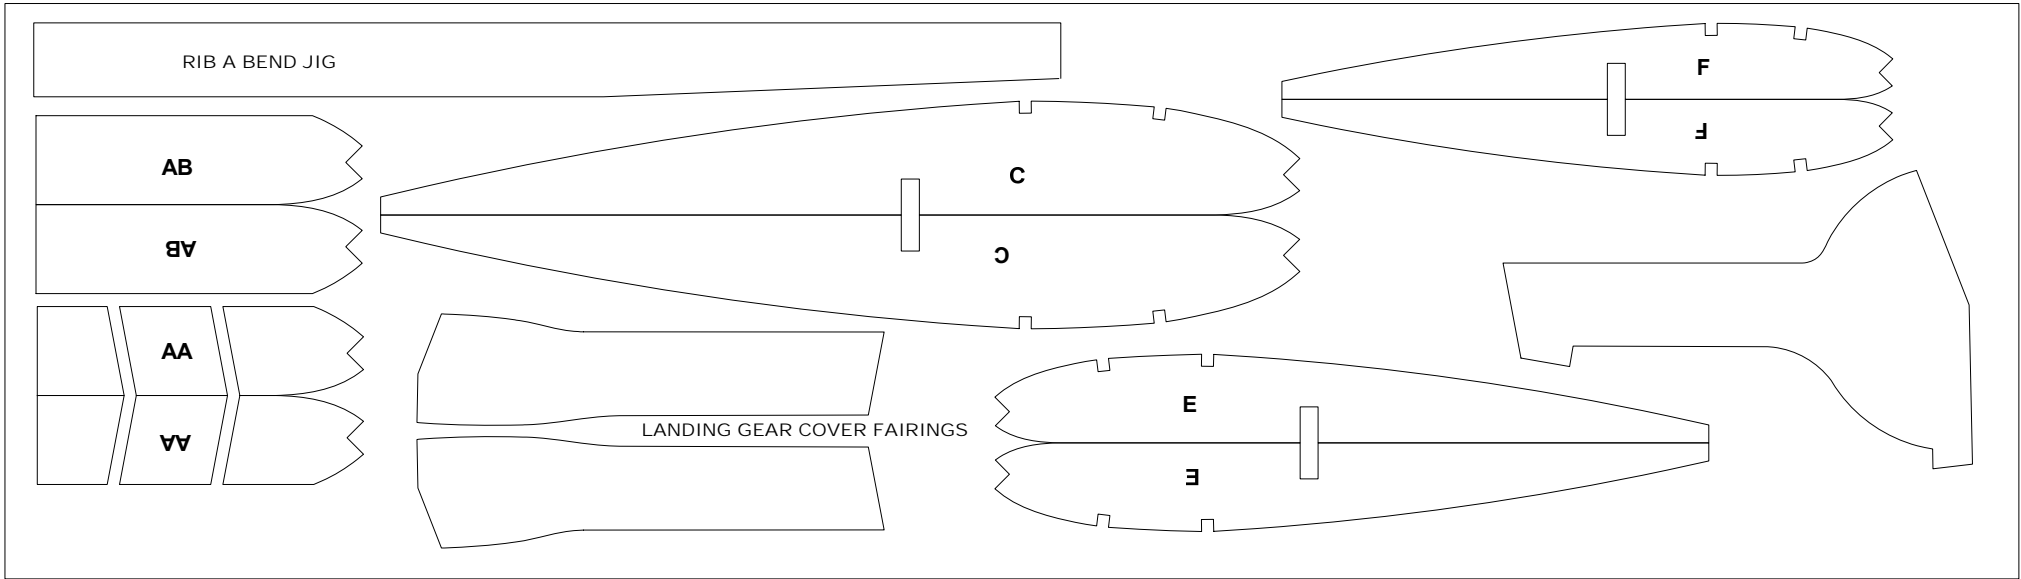

1/16" Balsa

COMET 24"
HELLCAT
REPRODUCTION

1/16" Balsa

COMET 24"
HELLCAT
REPRODUCTION

1/16" Balsa

COMET 24"
HELLCAT
REPRODUCTION

SHEET A

INCHES

3/32" Balsa

COMET 24"
HELLCAT
REPRODUCTION

1/16" Balsa

SHEET B

COMET 24"
HELLCAT
REPRODUCTION

3/32" Balsa

1/32" Plywood

1/64" Plywood

COCKPIT SIDE OF
FORMER 6

COMET 24"
HELLCAT
REPRODUCTION