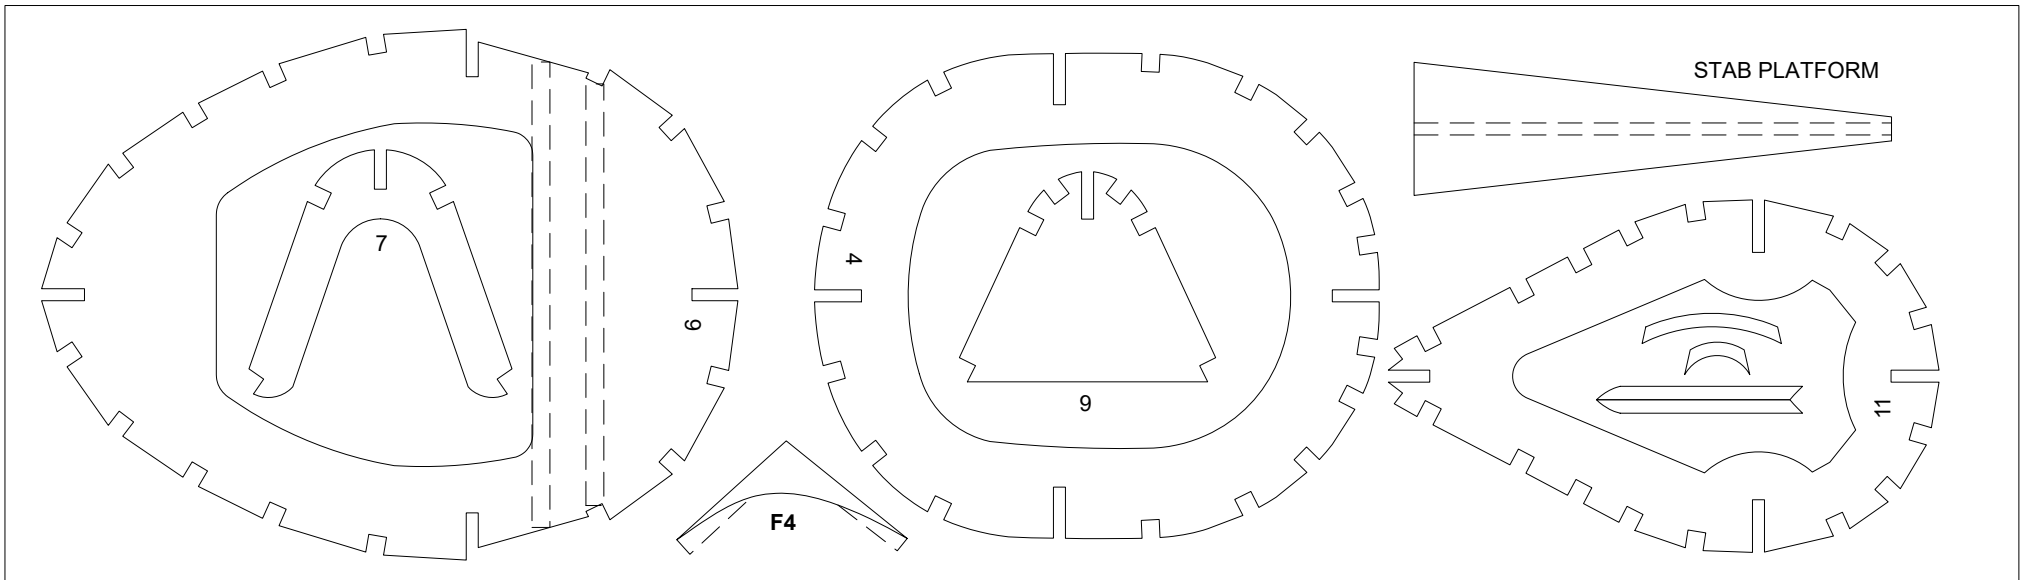

1/16" Balsa

COMET 24"
HELLCAT
REPRODUCTION

1/16" Balsa

COMET 24"
HELLCAT
REPRODUCTION

1/16" Balsa

COMET 24"
HELLCAT
REPRODUCTION

SHEET A

INCHES

3/32" Balsa

COMET 24"
HELLCAT
REPRODUCTION

1/16" Balsa

SHEET B

COMET 24"
HELLCAT
REPRODUCTION

3/32" Balsa

1/32" Plywood

1/64" Plywood

COCKPIT SIDE OF
FORMER 6

COMET 24"
HELLCAT
REPRODUCTION