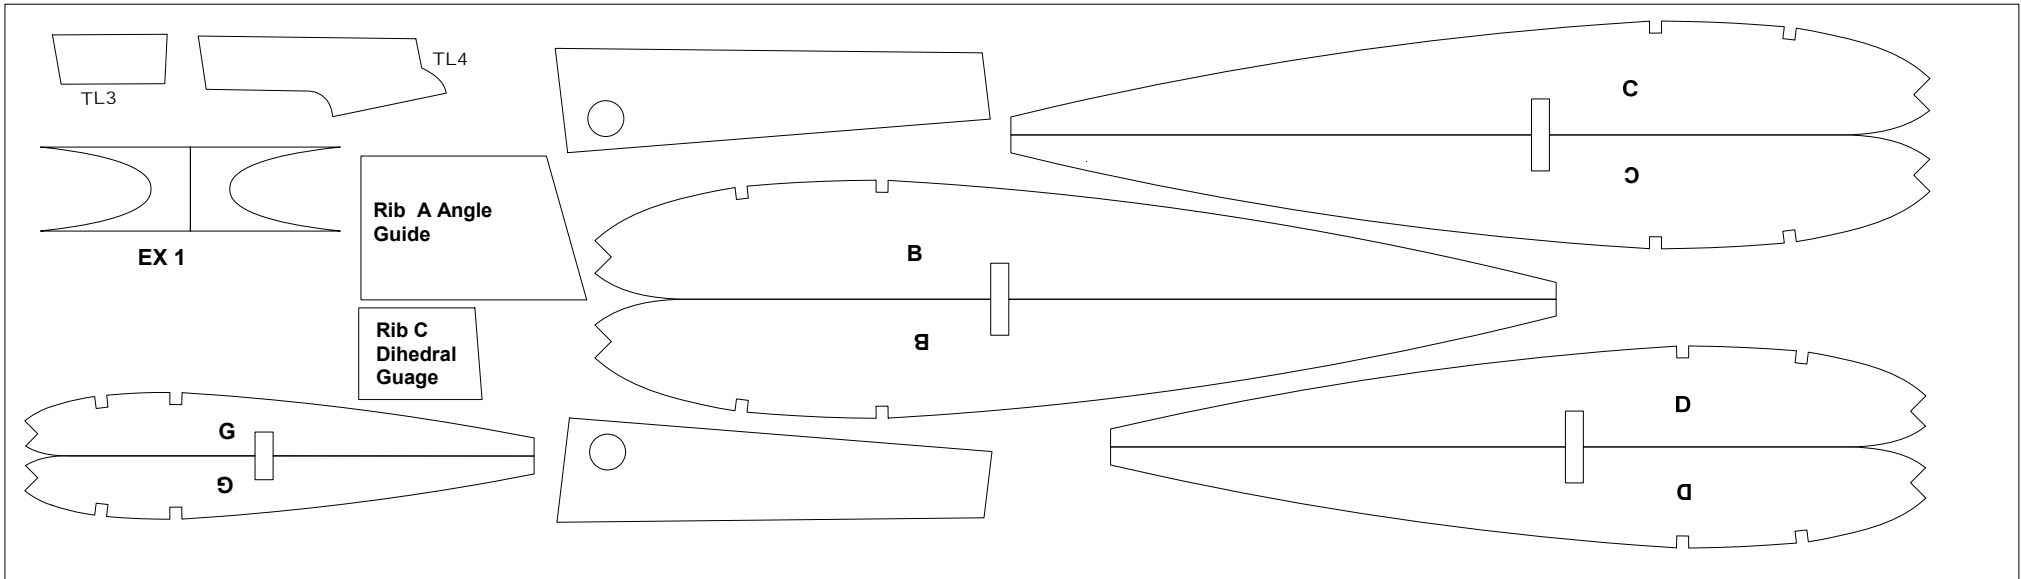

1/16" Balsa

COMET 24"
HELLCAT
REPRODUCTION

1/16" Balsa

COMET 24"
HELLCAT
REPRODUCTION

1/16" Balsa

COMET 24"
HELLCAT
REPRODUCTION

SHEET A

INCHES

3/32" Balsa

COMET 24"
HELLCAT
REPRODUCTION

1/16" Balsa

SHEET B

COMET 24"
HELLCAT
REPRODUCTION

3/32" Balsa

1/32" Plywood

1/64" Plywood

COCKPIT SIDE OF
FORMER 6

COMET 24"
HELLCAT
REPRODUCTION