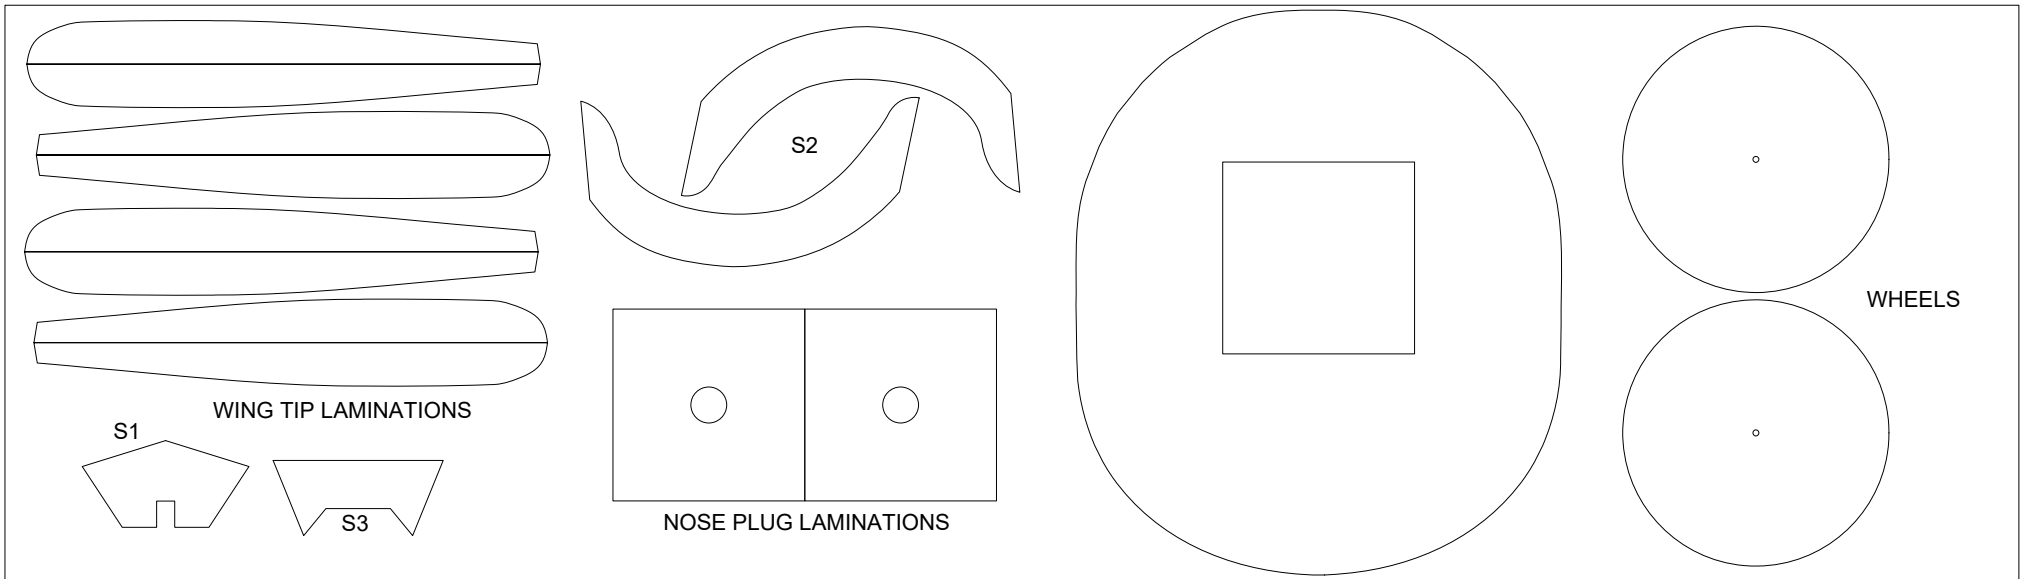

1/16" Balsa

COMET 24"
HELLCAT
REPRODUCTION

1/16" Balsa

COMET 24"
HELLCAT
REPRODUCTION

1/16" Balsa

COMET 24"
HELLCAT
REPRODUCTION

SHEET A

INCHES

3/32" Balsa

COMET 24"
HELLCAT
REPRODUCTION

1/16" Balsa

SHEET B

COMET 24"
HELLCAT
REPRODUCTION

3/32" Balsa

1/32" Plywood

1/64" Plywood

COCKPIT SIDE OF
FORMER 6

COMET 24"
HELLCAT
REPRODUCTION