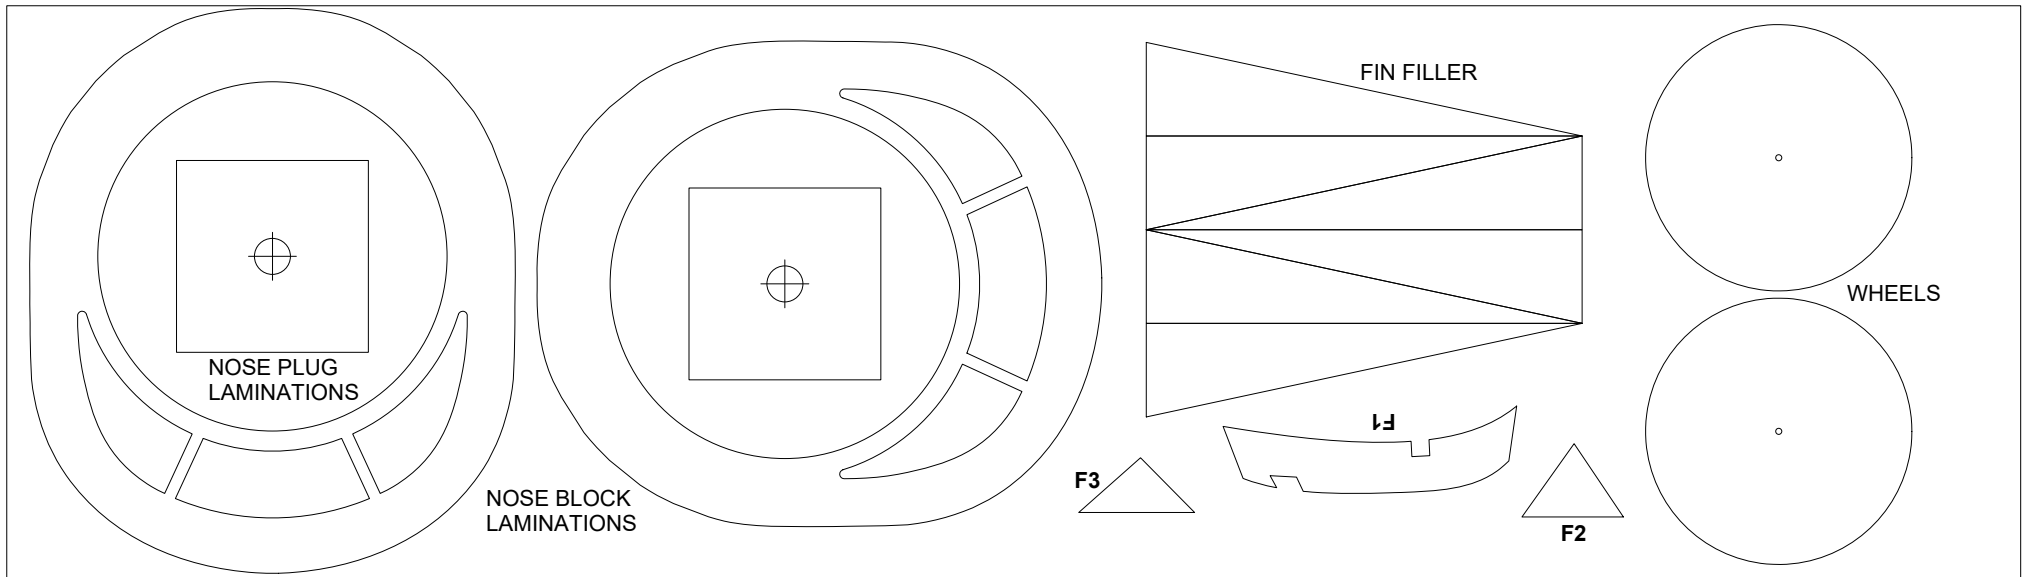

1/16" Balsa

COMET 24"
HELLCAT
REPRODUCTION

1/16" Balsa

COMET 24"
HELLCAT
REPRODUCTION

1/16" Balsa

COMET 24"
HELLCAT
REPRODUCTION

SHEET A

INCHES

3/32" Balsa

COMET 24"
HELLCAT
REPRODUCTION

1/16" Balsa

SHEET B

COMET 24"
HELLCAT
REPRODUCTION

3/32" Balsa

1/32" Plywood

1/64" Plywood

COCKPIT SIDE OF
FORMER 6

COMET 24"
HELLCAT
REPRODUCTION