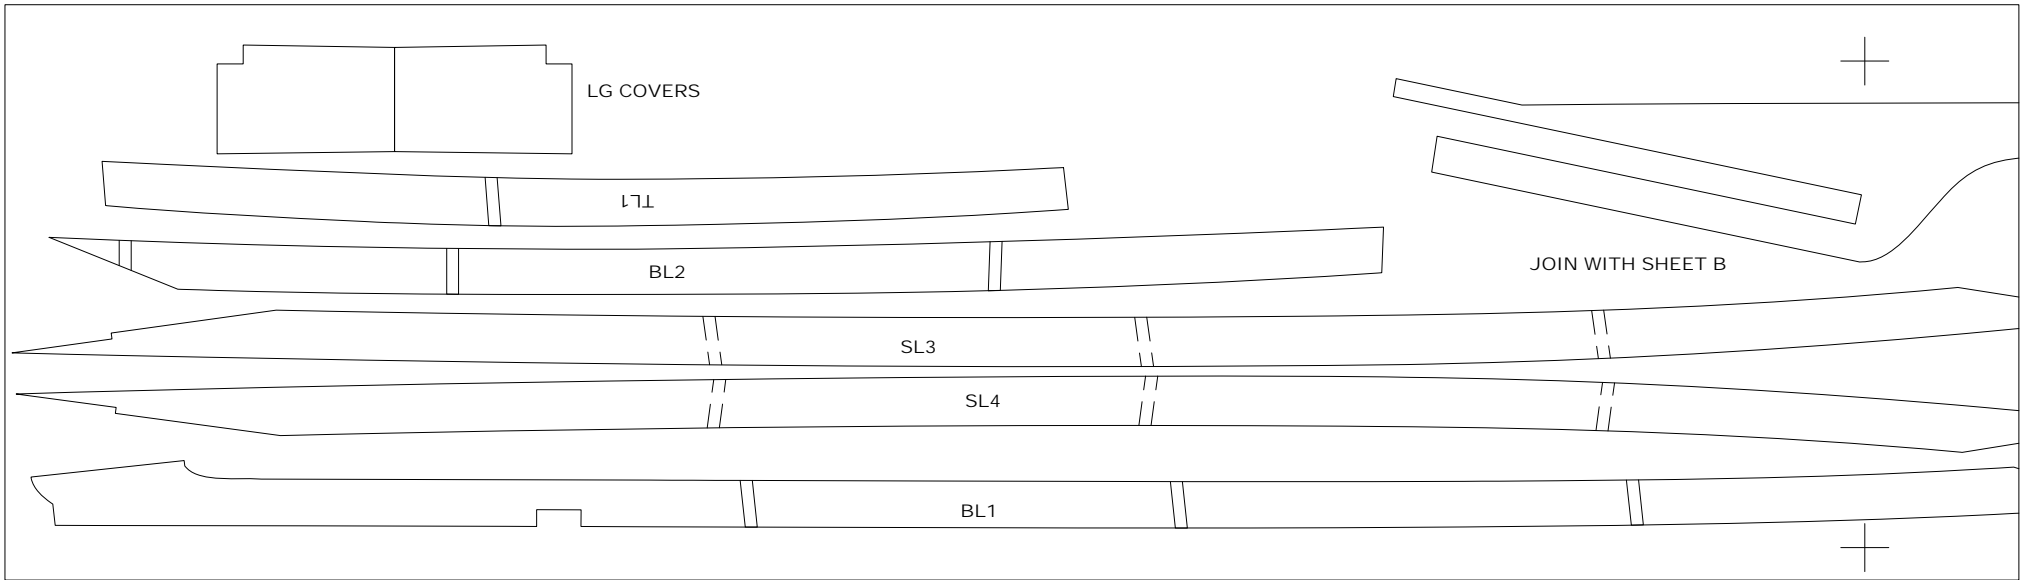

1/16" Balsa

COMET 24"
HELLCAT
REPRODUCTION

1/16" Balsa

COMET 24"
HELLCAT
REPRODUCTION

1/16" Balsa

COMET 24"
HELLCAT
REPRODUCTION

SHEET A

INCHES

3/32" Balsa

COMET 24"
HELLCAT
REPRODUCTION

1/16" Balsa

SHEET B

COMET 24"
HELLCAT
REPRODUCTION

3/32" Balsa

1/32" Plywood

1/64" Plywood

COCKPIT SIDE OF
FORMER 6

COMET 24"
HELLCAT
REPRODUCTION