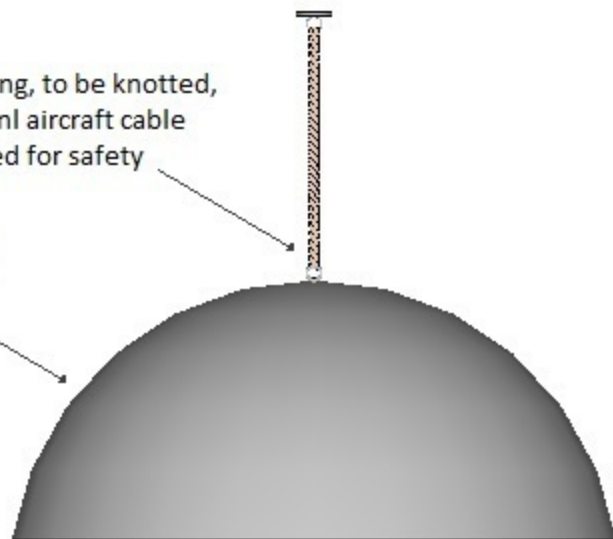

Rope Hung, to be knotted,
additioanl aircraft cable
suggested for safety

Large spinning with
added material to
create large bowl,
rough rustic curve

Notes:	
Material	Aluminum
Lamping	Fulham Vizion
Setting	UL Dry Location
Mount	Round Canopy
Custom Dimensions Available	

Finish Notes:		
Accents	Paint or Polish	
Diffuser	N/A	
Fully Customizable		
Dia.	Depth	OAH
84"	36"	TBD

LED Specs: Suggested	
Lumens	Up to 4,015
Color Temp	3000k or 4000k
CRI	80 or 90
Dimmable	0-10v
Watts	28