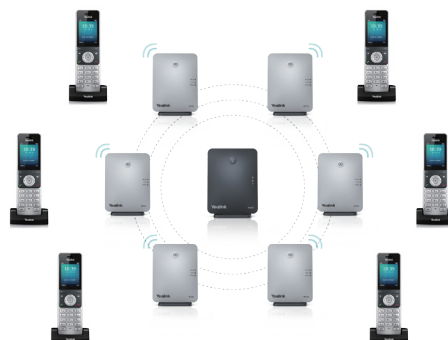

Compliance

IC: 10741A-RT30