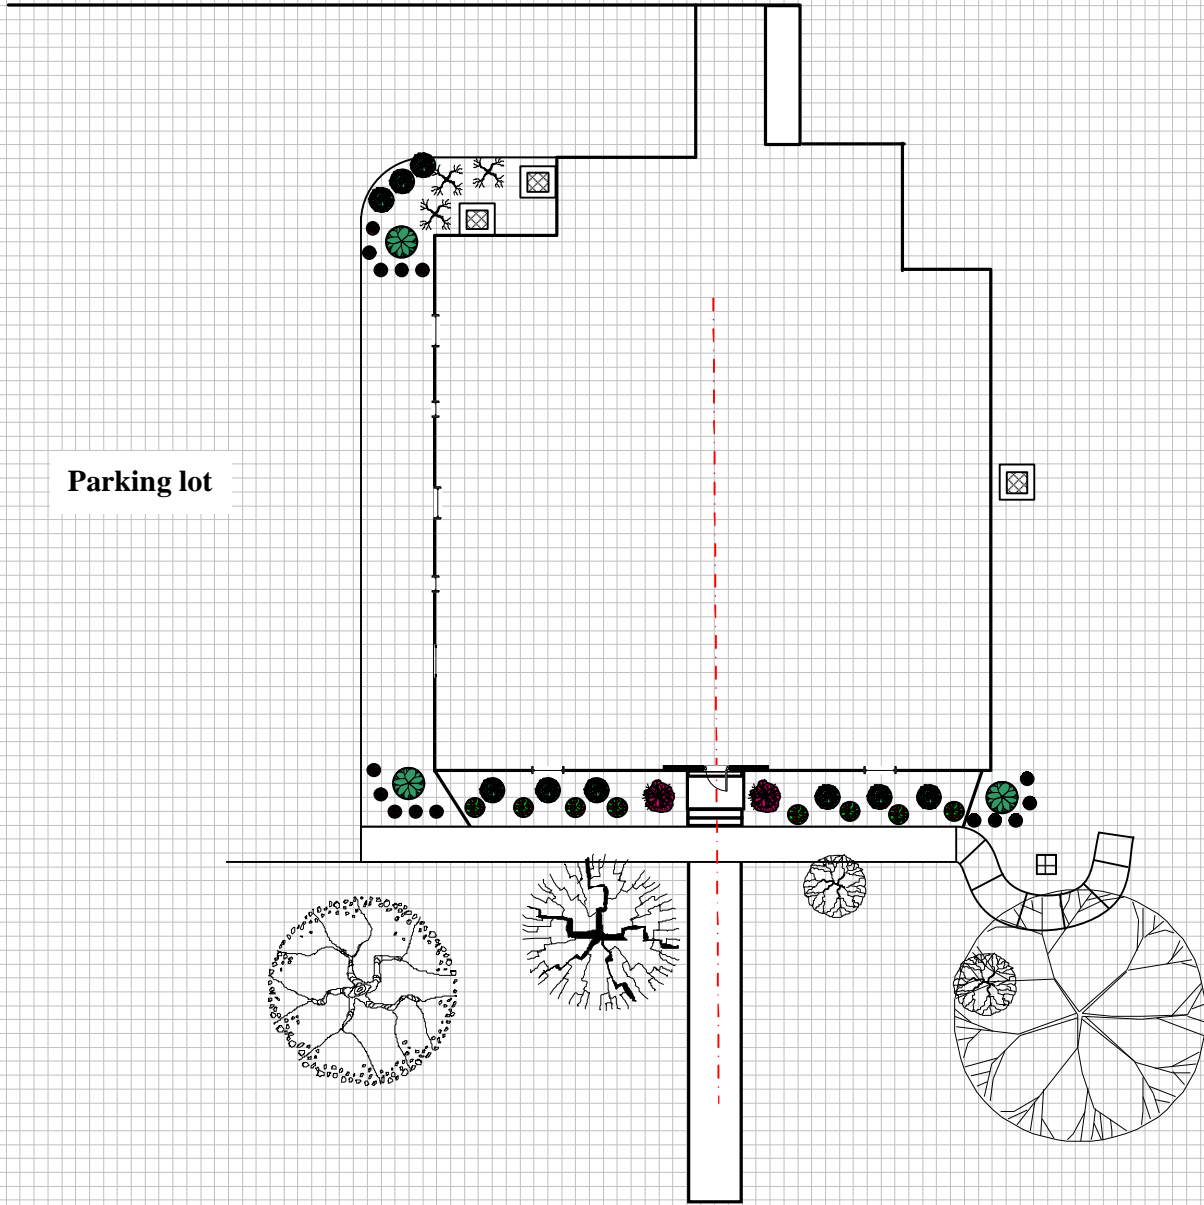

Parking lot

Base Map
Tullahoma Schools
Administration Bldg.
Tullahoma, TN

GRAHAM LANDSCAPE DESIGN
 205 Lakewood Drive, Tullahoma, TN
www.grahamlandscapeplan.com
grahamlandscapedesign@lighttube.net
 July 27, 2012

2 FEET GRID

Parking lot

Plan
Tullahoma Schools
Administration Bldg.
Tullahoma, TN

GRAHAM LANDSCAPE DESIGN
 205 Lakewood Drive, Tullahoma, TN
www.grahamlandscapeplan.com
grahamlandscapedesign@lighttube.net
 July 27, 2012

2 FEET GRID