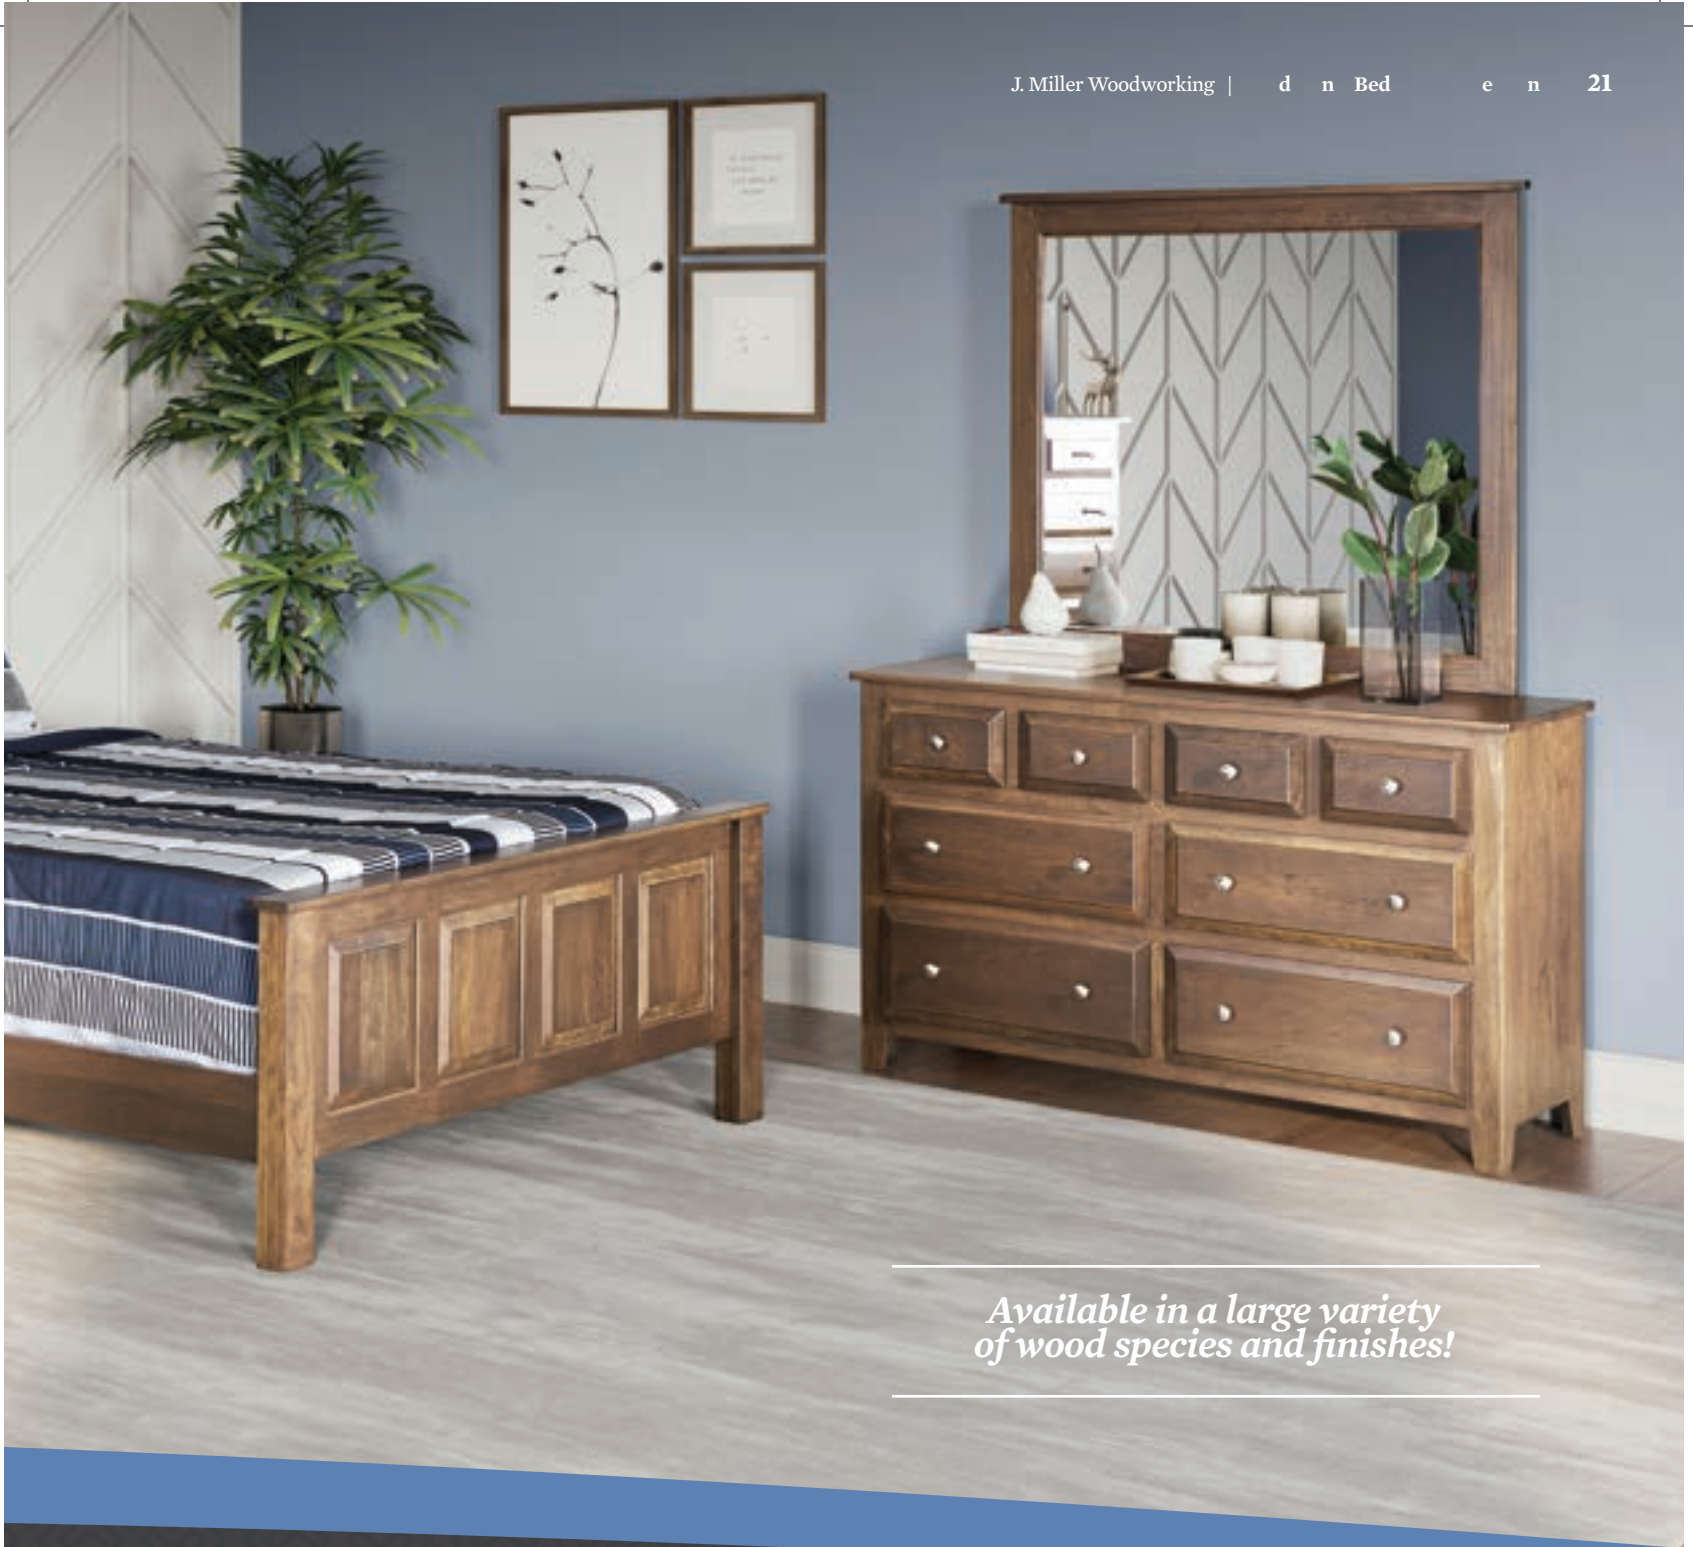

*Available in a large variety
of wood species and finishes!*