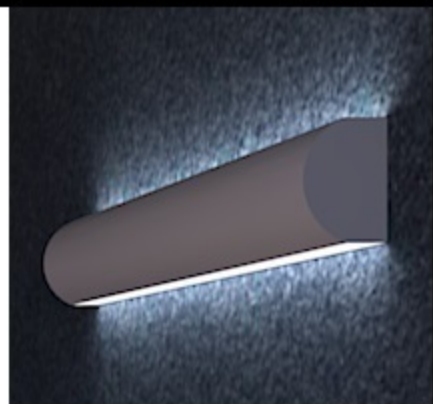

-Top View-

-Front View-

Notes:		Finish Notes:			LED Specs: Suggested	
Material	Aluminum	Housing	Paint or Polish	Lumens	Up to 7,380	
Lamping	Fulham Vizion	Diffuser	Acrylic	Color Temp	3000-5000K	
Setting	UL Dry Location	*Fully Customizable*			CRI	80
Mount	Flush Mount	Length	Height	Depth	Dimmable	0-10v or TRIAC
Custom Dimensions Available		24"	6"	4"	Watts	Up to 88W
		36"	6"	4"	*Custom Output Available*	
		48"	6"	4"		