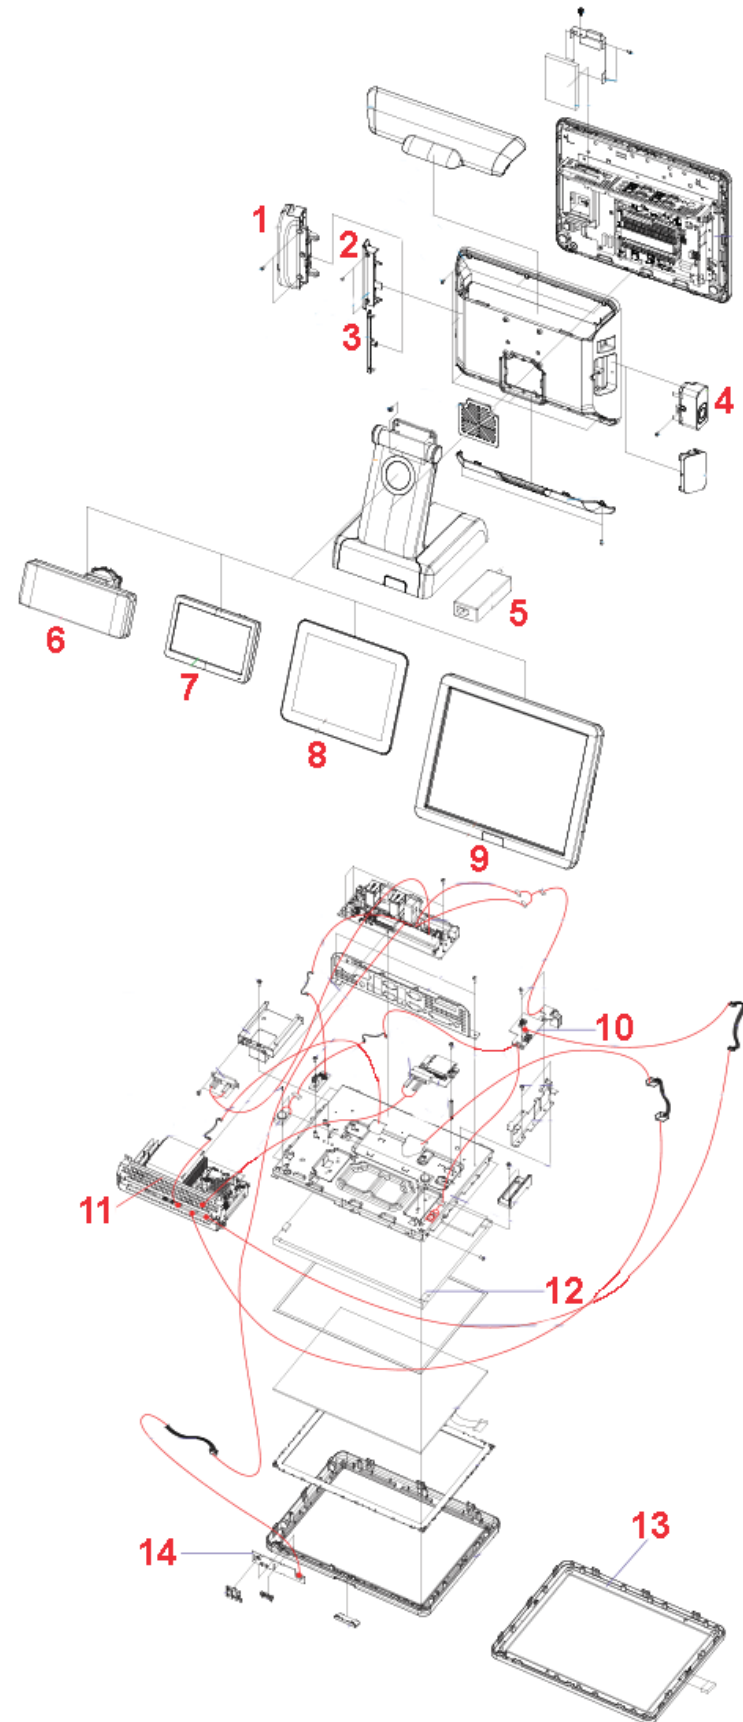

TITAN-550 Touch Terminal Replacement Parts

Ref. No.	CRS Item No.	SAM4s Ref. No.	SAM4s Parts Code	Description
1	503163	D	QMR-T480NW	MCR SPT Black
2	503133	E	QMR-T500NW	MCR TITAN Thin Silver
3	503134	A10	JK72-20903A	Cover, MCR Black
4	503136	F		Kti, Fingerprint Reader
5	503148	C3	JK95-70617A	Power Supply 150W
6	503132	G	QCD-S50V202W	Rear VFD TITAN
7	503131	H	QCD-S50L7NWB	Rear 7" LCD TITAN
8	503130	I	SCD-100/D50NNWN	Rear 9.7" LCD TITAN
9	503128	J	QCD-S50L15NWB	Rear 15" LCD TITAN-550
10	503144	B17	JK92-10141D	Board, AMT Touch TITAN-550
11	503146	K		Logic Board TITAN-550
12	503145	B10	JK95-70567A	LCD Panel AUO TITAN
13	503090	B1	JK95-70559B	Touch Panel