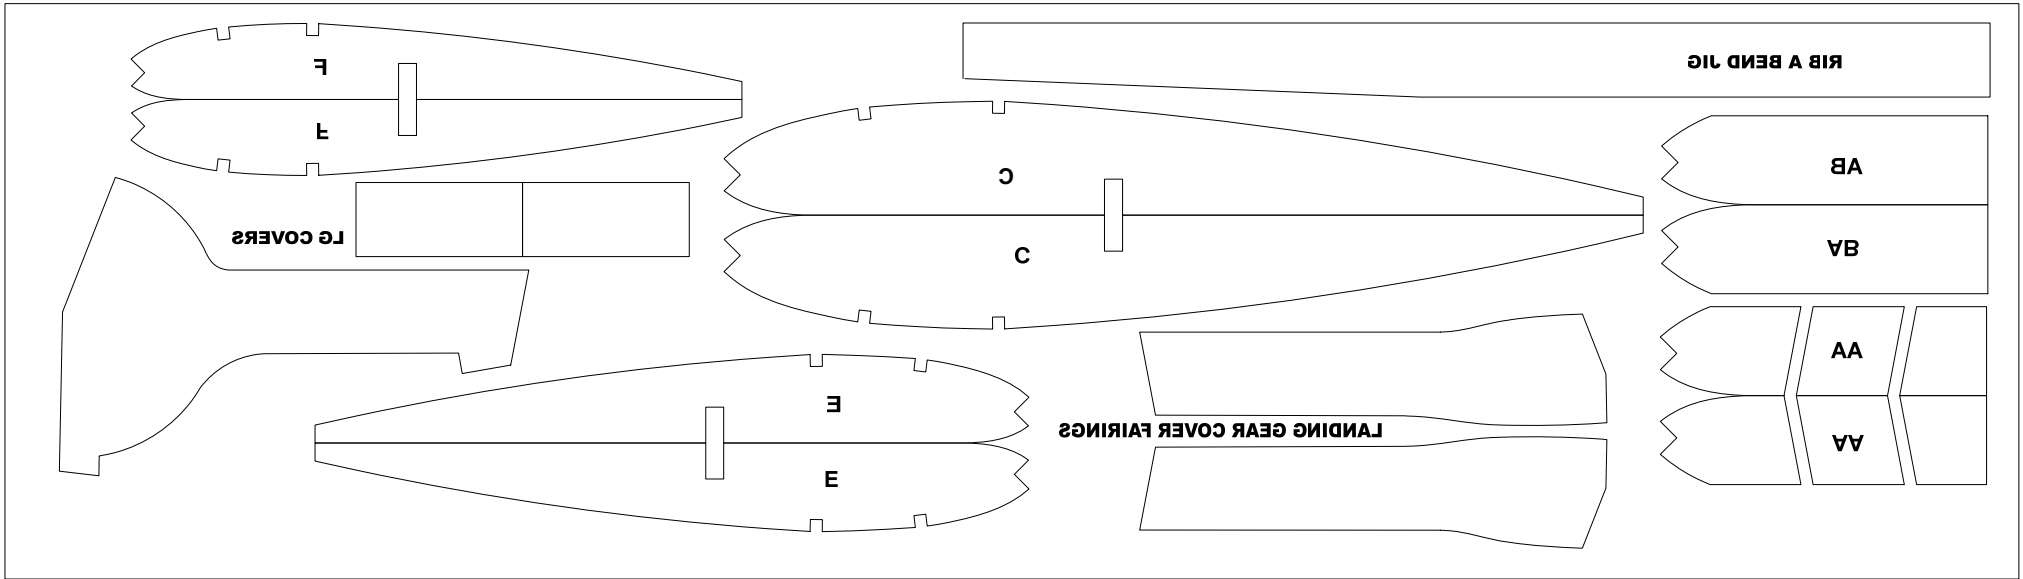

1/16" Balsa

COMET 24"
HELLCAT
REPRODUCTION

COMET 24"
 HELLCAT
 REPRODUCTION

1/16" Balsa

1/16" Balsa

INCHES

SHEET A

COMET 24"
HELLCAT
REPRODUCTION

3/32" Balsa

COMET 24"
HELLCAT
REPRODUCTION

1/16" Balsa

SHEET B

COMET 24"
HELLCAT
REPRODUCTION

3/32" Balsa

1/64" Plywood

1/32" Plywood

COCKPIT SIDE OF
FORMER 6