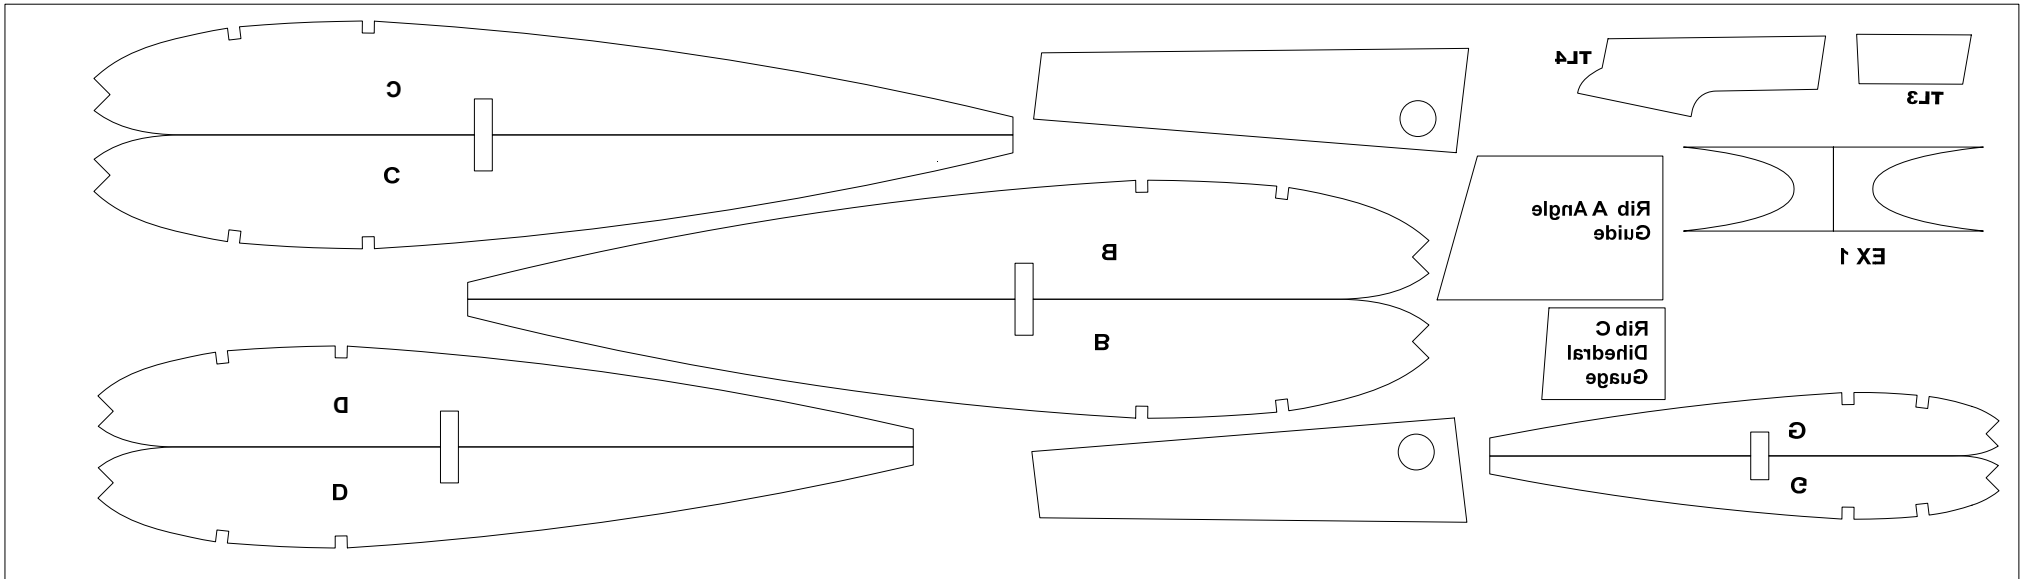

1/16" Balsa

COMET 24"
HELLCAT
REPRODUCTION

COMET 24"
 HELLCAT
 REPRODUCTION

1/16" Balsa

1/16" Balsa

INCHES

SHEET A

COMET 24"
HELLCAT
REPRODUCTION

3/32" Balsa

COMET 24"
HELLCAT
REPRODUCTION

1/16" Balsa

SHEET B

COMET 24"
HELLCAT
REPRODUCTION

3/32" Balsa

1/64" Plywood

1/32" Plywood

COCKPIT SIDE OF
FORMER 6