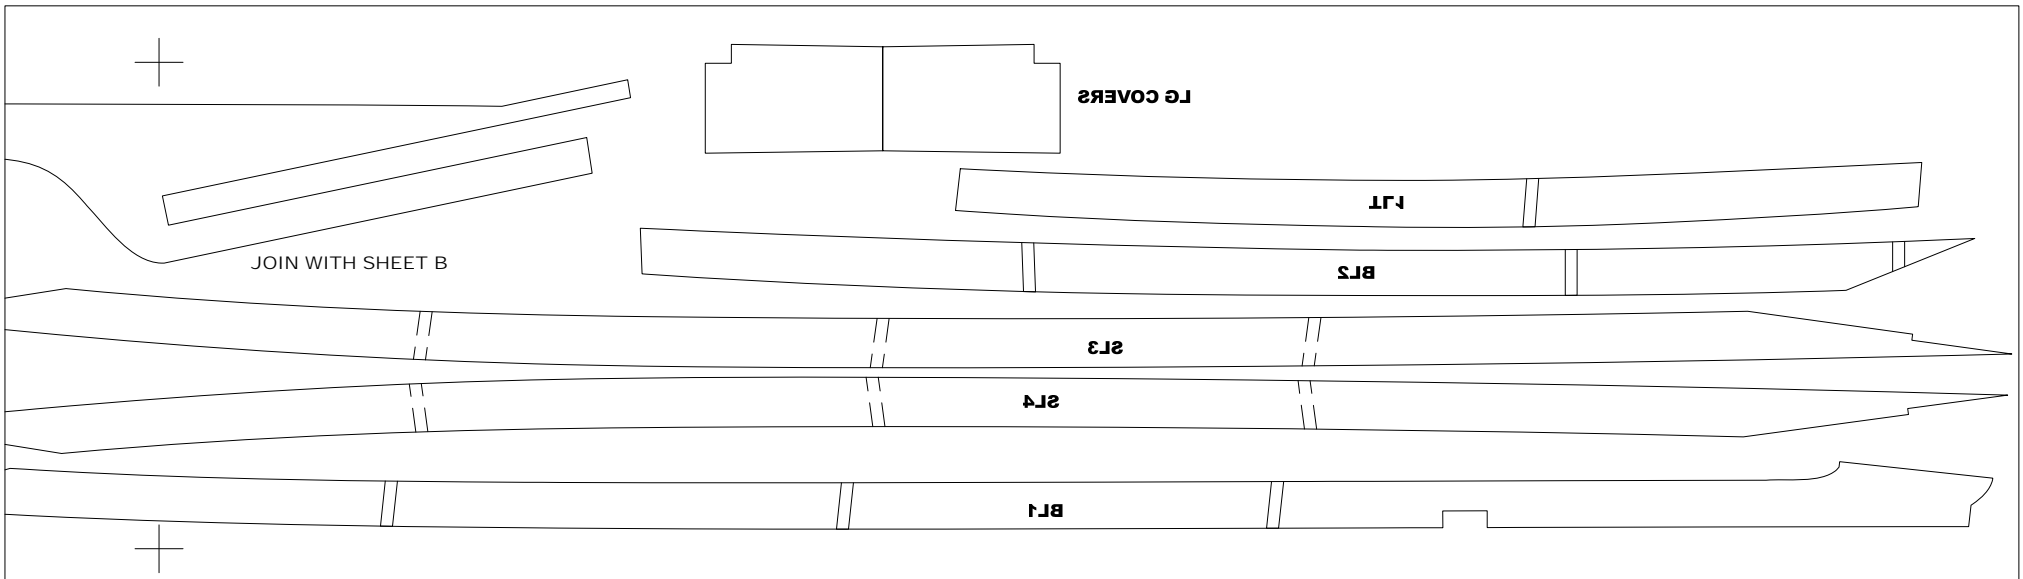

1/16" Balsa

COMET 24"
HELLCAT
REPRODUCTION

COMET 24"
 HELLCAT
 REPRODUCTION

1/16" Balsa

1/16" Balsa

INCHES

SHEET A

COMET 24"
HELLCAT
REPRODUCTION

3/32" Balsa

COMET 24"
HELLCAT
REPRODUCTION

1/16" Balsa

SHEET B

COMET 24"
HELLCAT
REPRODUCTION

3/32" Balsa

1/64" Plywood

1/32" Plywood

COCKPIT SIDE OF
FORMER 6