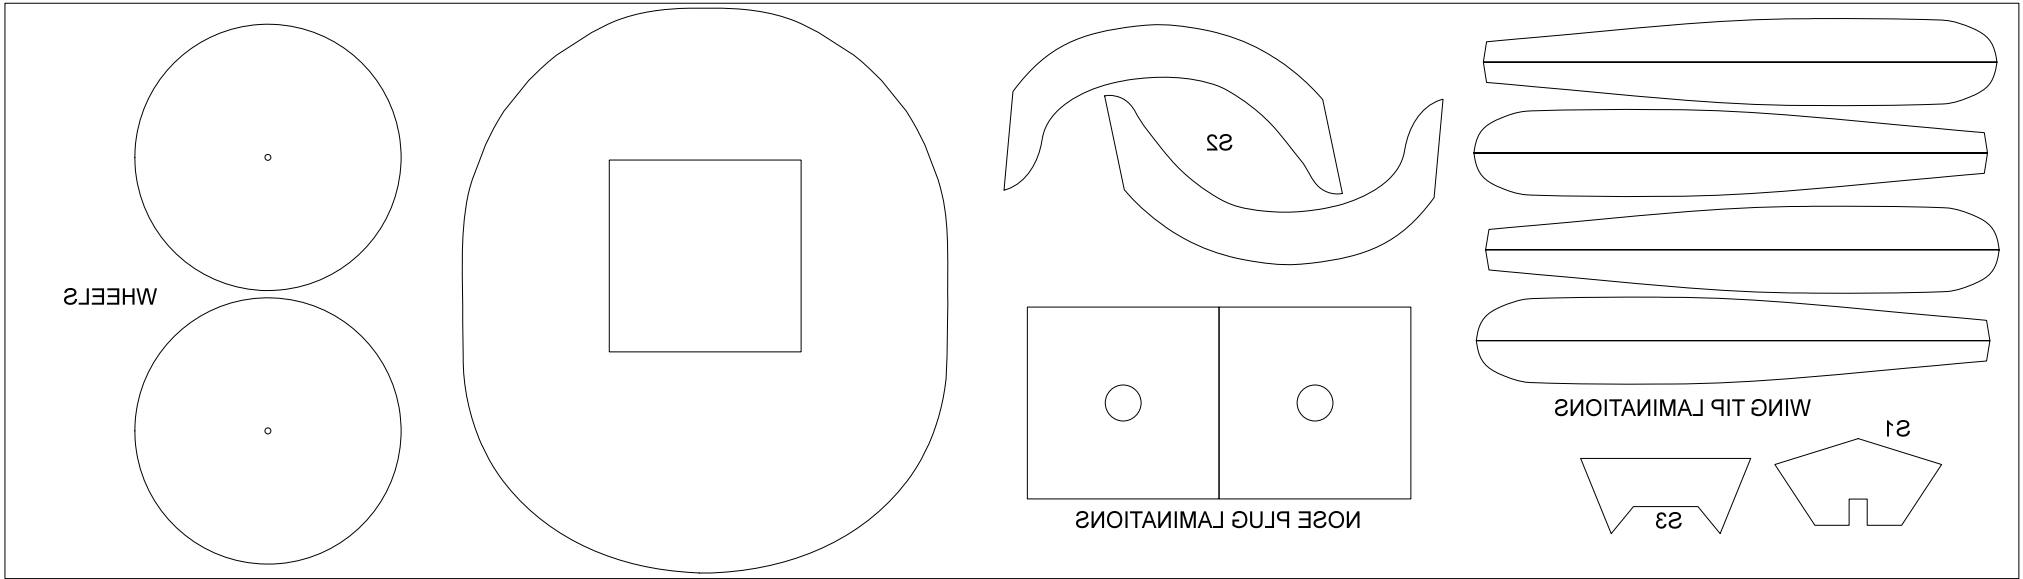

1/16" Balsa

COMET 24"
HELLCAT
REPRODUCTION

COMET 24"
 HELLCAT
 REPRODUCTION

1/16" Balsa

1/16" Balsa

INCHES

SHEET A

COMET 24"
HELLCAT
REPRODUCTION

3/32" Balsa

COMET 24"
HELLCAT
REPRODUCTION

1/16" Balsa

SHEET B

COMET 24"
HELLCAT
REPRODUCTION

3/32" Balsa

1/64" Plywood

1/32" Plywood

COCKPIT SIDE OF
FORMER 6