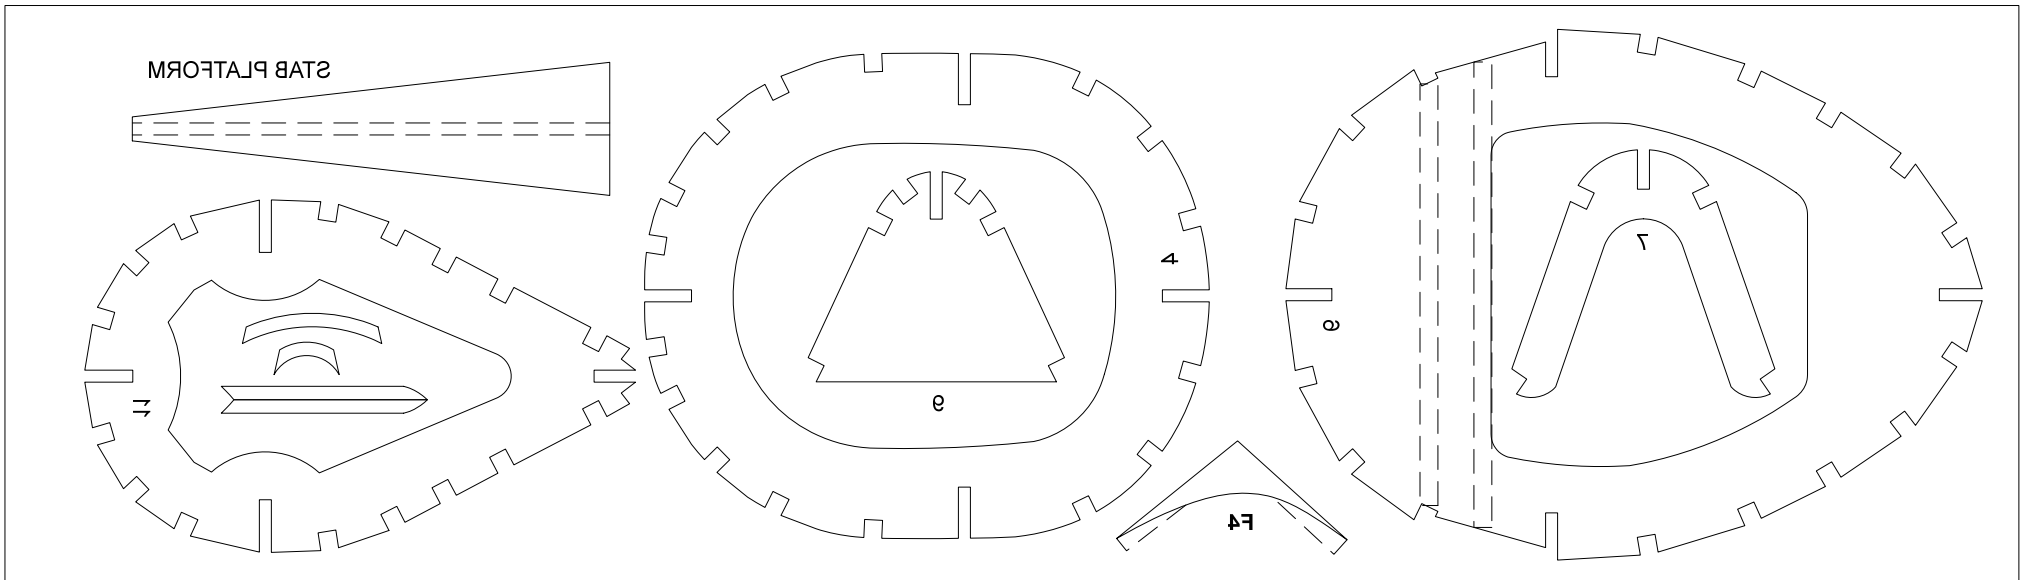

1/16" Balsa

COMET 24"
HELLCAT
REPRODUCTION

COMET 24"
 HELLCAT
 REPRODUCTION

1/16" Balsa

1/16" Balsa

INCHES

SHEET A

COMET 24"
HELLCAT
REPRODUCTION

3/32" Balsa

COMET 24"
HELLCAT
REPRODUCTION

1/16" Balsa

SHEET B

COMET 24"
HELLCAT
REPRODUCTION

3/32" Balsa

1/64" Plywood

1/32" Plywood

COCKPIT SIDE OF
FORMER 6