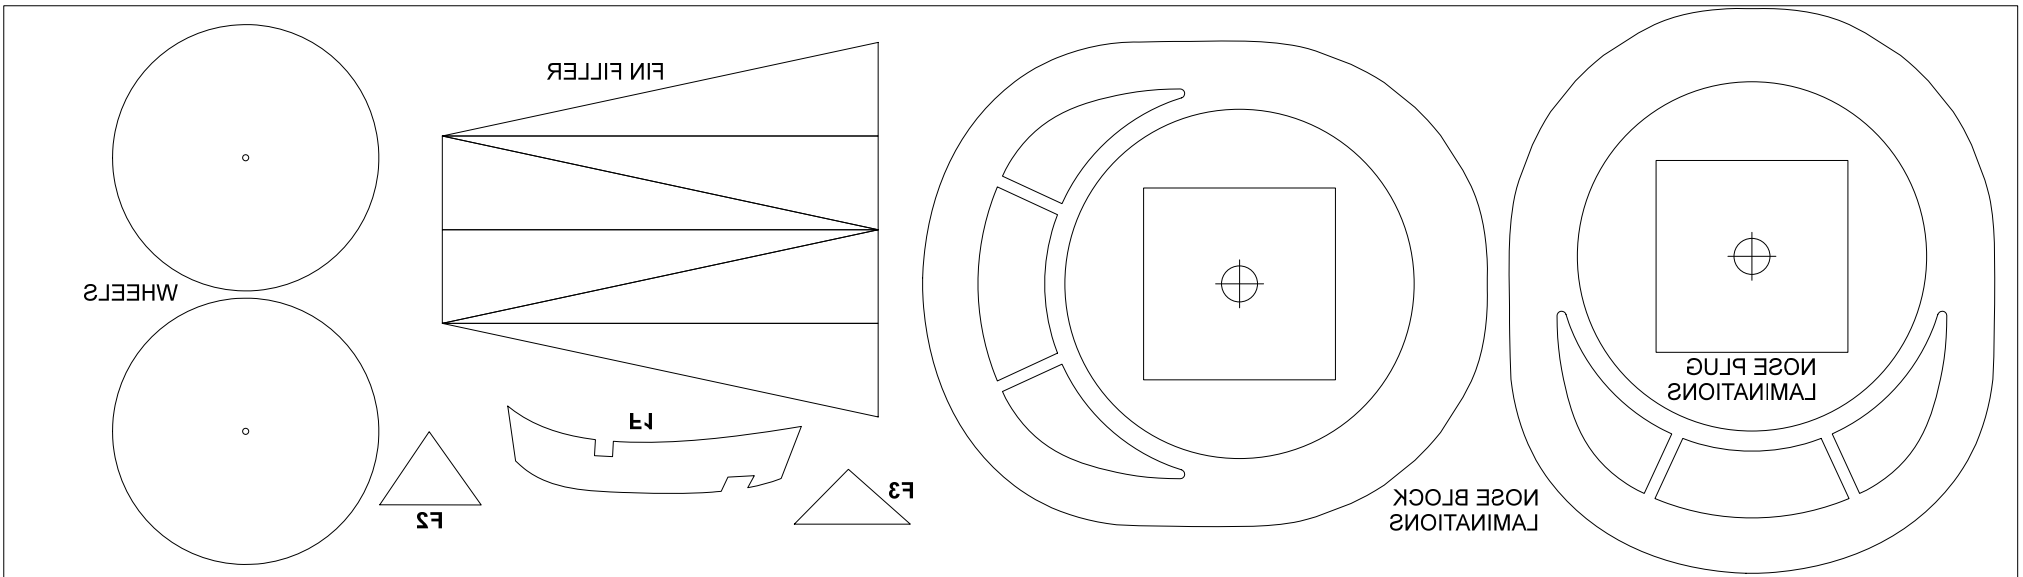

1/16" Balsa

COMET 24"
HELLCAT
REPRODUCTION

COMET 24"
 HELLCAT
 REPRODUCTION

1/16" Balsa

1/16" Balsa

INCHES

SHEET A

COMET 24"
HELLCAT
REPRODUCTION

3/32" Balsa

COMET 24"
HELLCAT
REPRODUCTION

1/16" Balsa

SHEET B

COMET 24"
HELLCAT
REPRODUCTION

3/32" Balsa

1/64" Plywood

1/32" Plywood

COCKPIT SIDE OF
FORMER 6