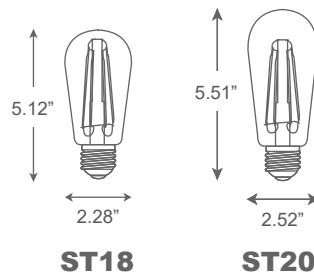

Line Voltage LED Lamp Bulb

Dimmable Filament-LED^{ST18 / ST20}

- Extremely energy saving with low power consumption
- Filament-like LED gives perfect light effect in all directions
- Perfectly retrofit traditional bulbs in shapes of ST18 / ST20 with same appearance/performance/dimensions
- Smooth linear dimming range from 10%-100% without visible flickering
- Noise free during the dimming operation
- Good color rendition, CRI ≥80
- No mercury and hazardous substances

Model	Voltage	Wattage	Base	Color Temp	Lumen
LED NA ST18 L-FIL-4W-G CL DIM	120V	4W	E26	2100K	300 lm
LED NA ST18 L-FIL-7W-G CL DIM	120V	7W	E26	2100K	600 lm
LED NA ST20 L-FIL-4W-G CL DIM	120V	4W	E26	2100K	300 lm
LED NA ST20 L-FIL-7W-G CL DIM	120V	7W	E26	2100K	600 lm