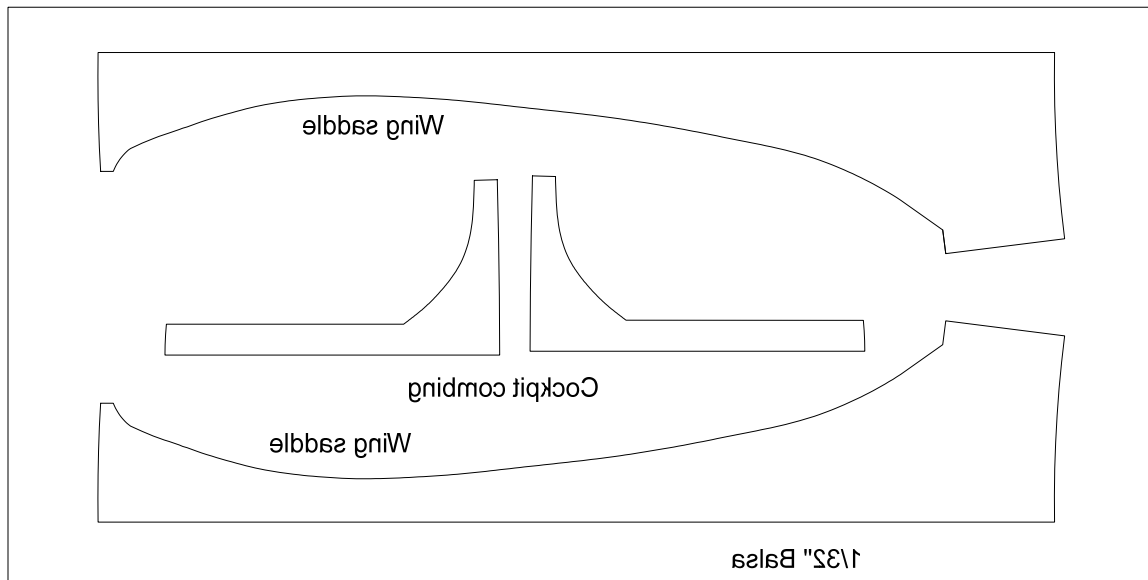

Comet Curtiss P-40C

Wingspan - 18"

Spinner Parts

Make 3 from
1 1/8" balsa

Make 3 from
1 1/8" balsa

Make 1 from
1 1/32" plywood

Make 3 from
1 1/8" balsa

Comet Curtiss P-40C

Wingspan - 18"