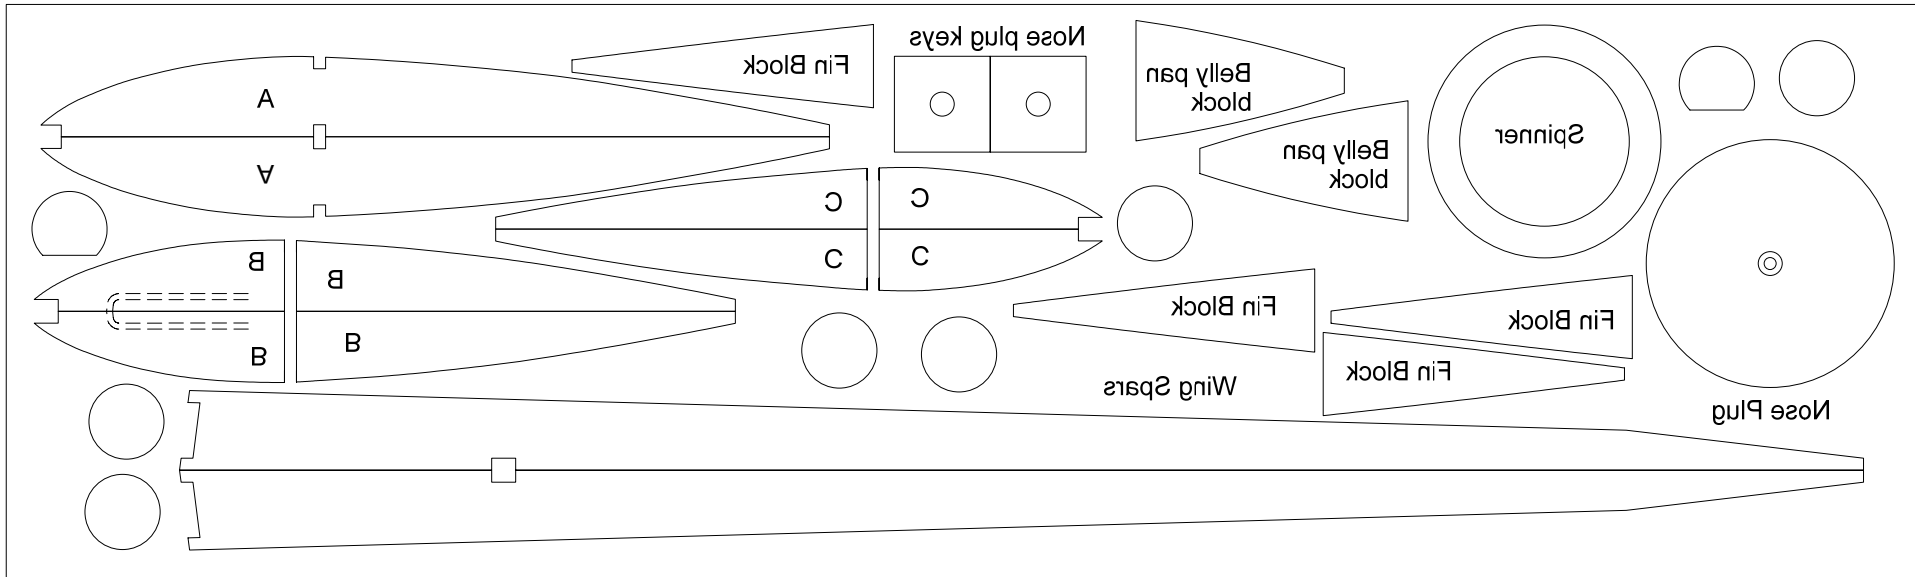

Comet Curtiss P-40C

Wingspan - 18"

Spinner Parts

Make 3 from
1 1/8" balsa

Make 3 from
1 1/8" balsa

Make 1 from
1 1/32" plywood

Make 3 from
1 1/8" balsa

Comet Curtiss P-40C

Wingspan - 18"