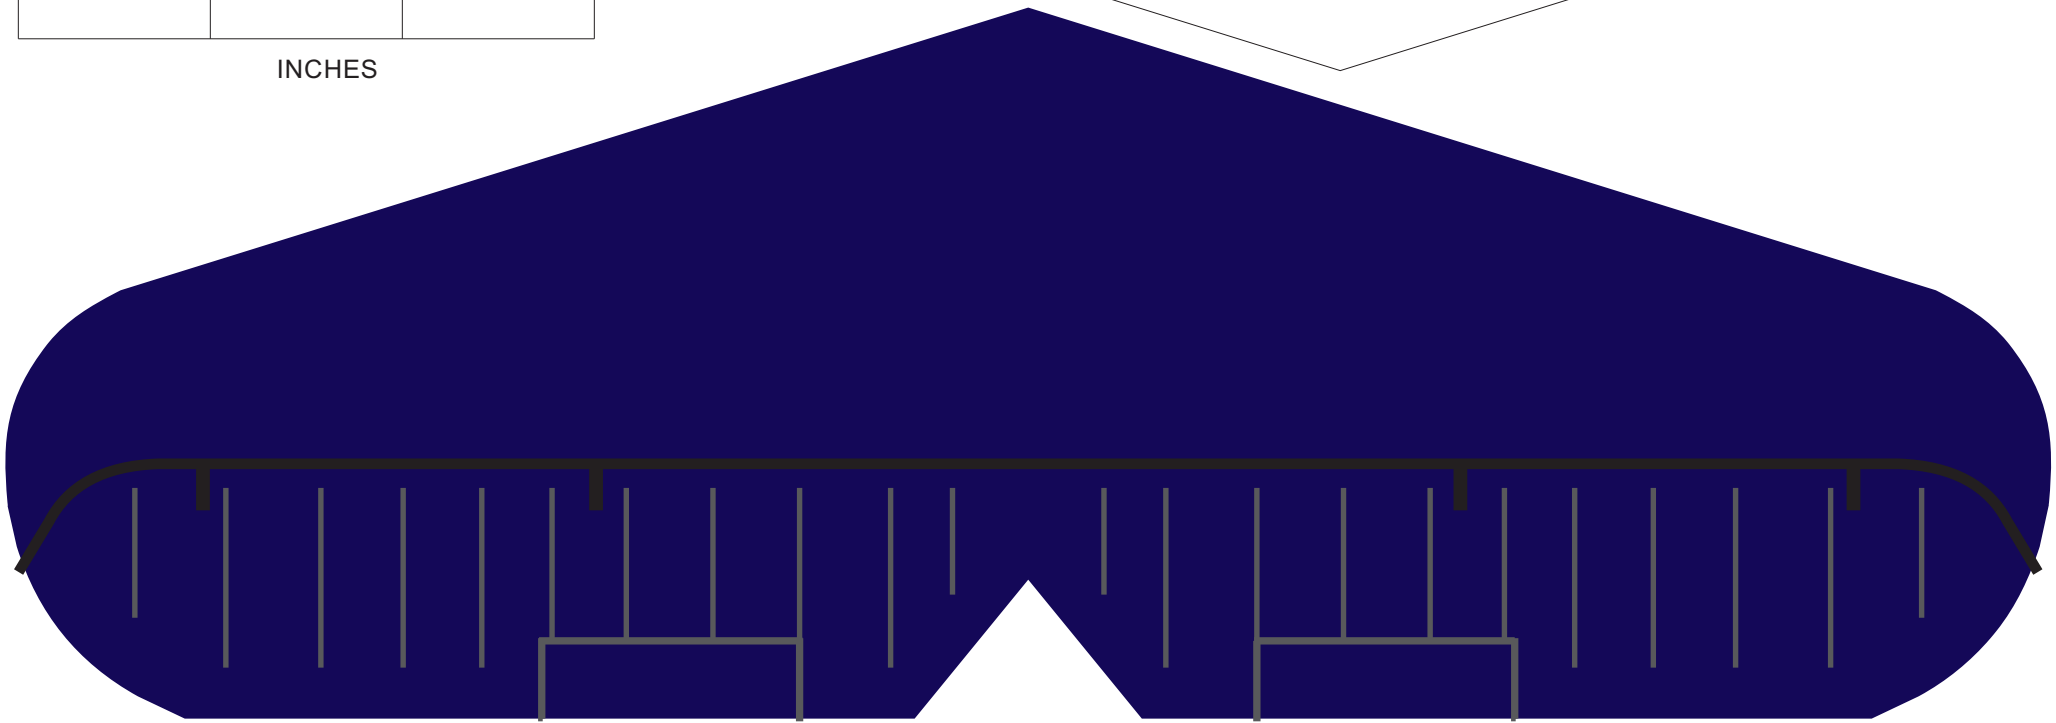

Paint green
navigation light
after covering

Paint red
navigation light
after covering

0 1 2 3
INCHES

30

30

0 1 2 3

INCHES

0 1 2 3
INCHES

0 1 2 3
INCHES

30

30