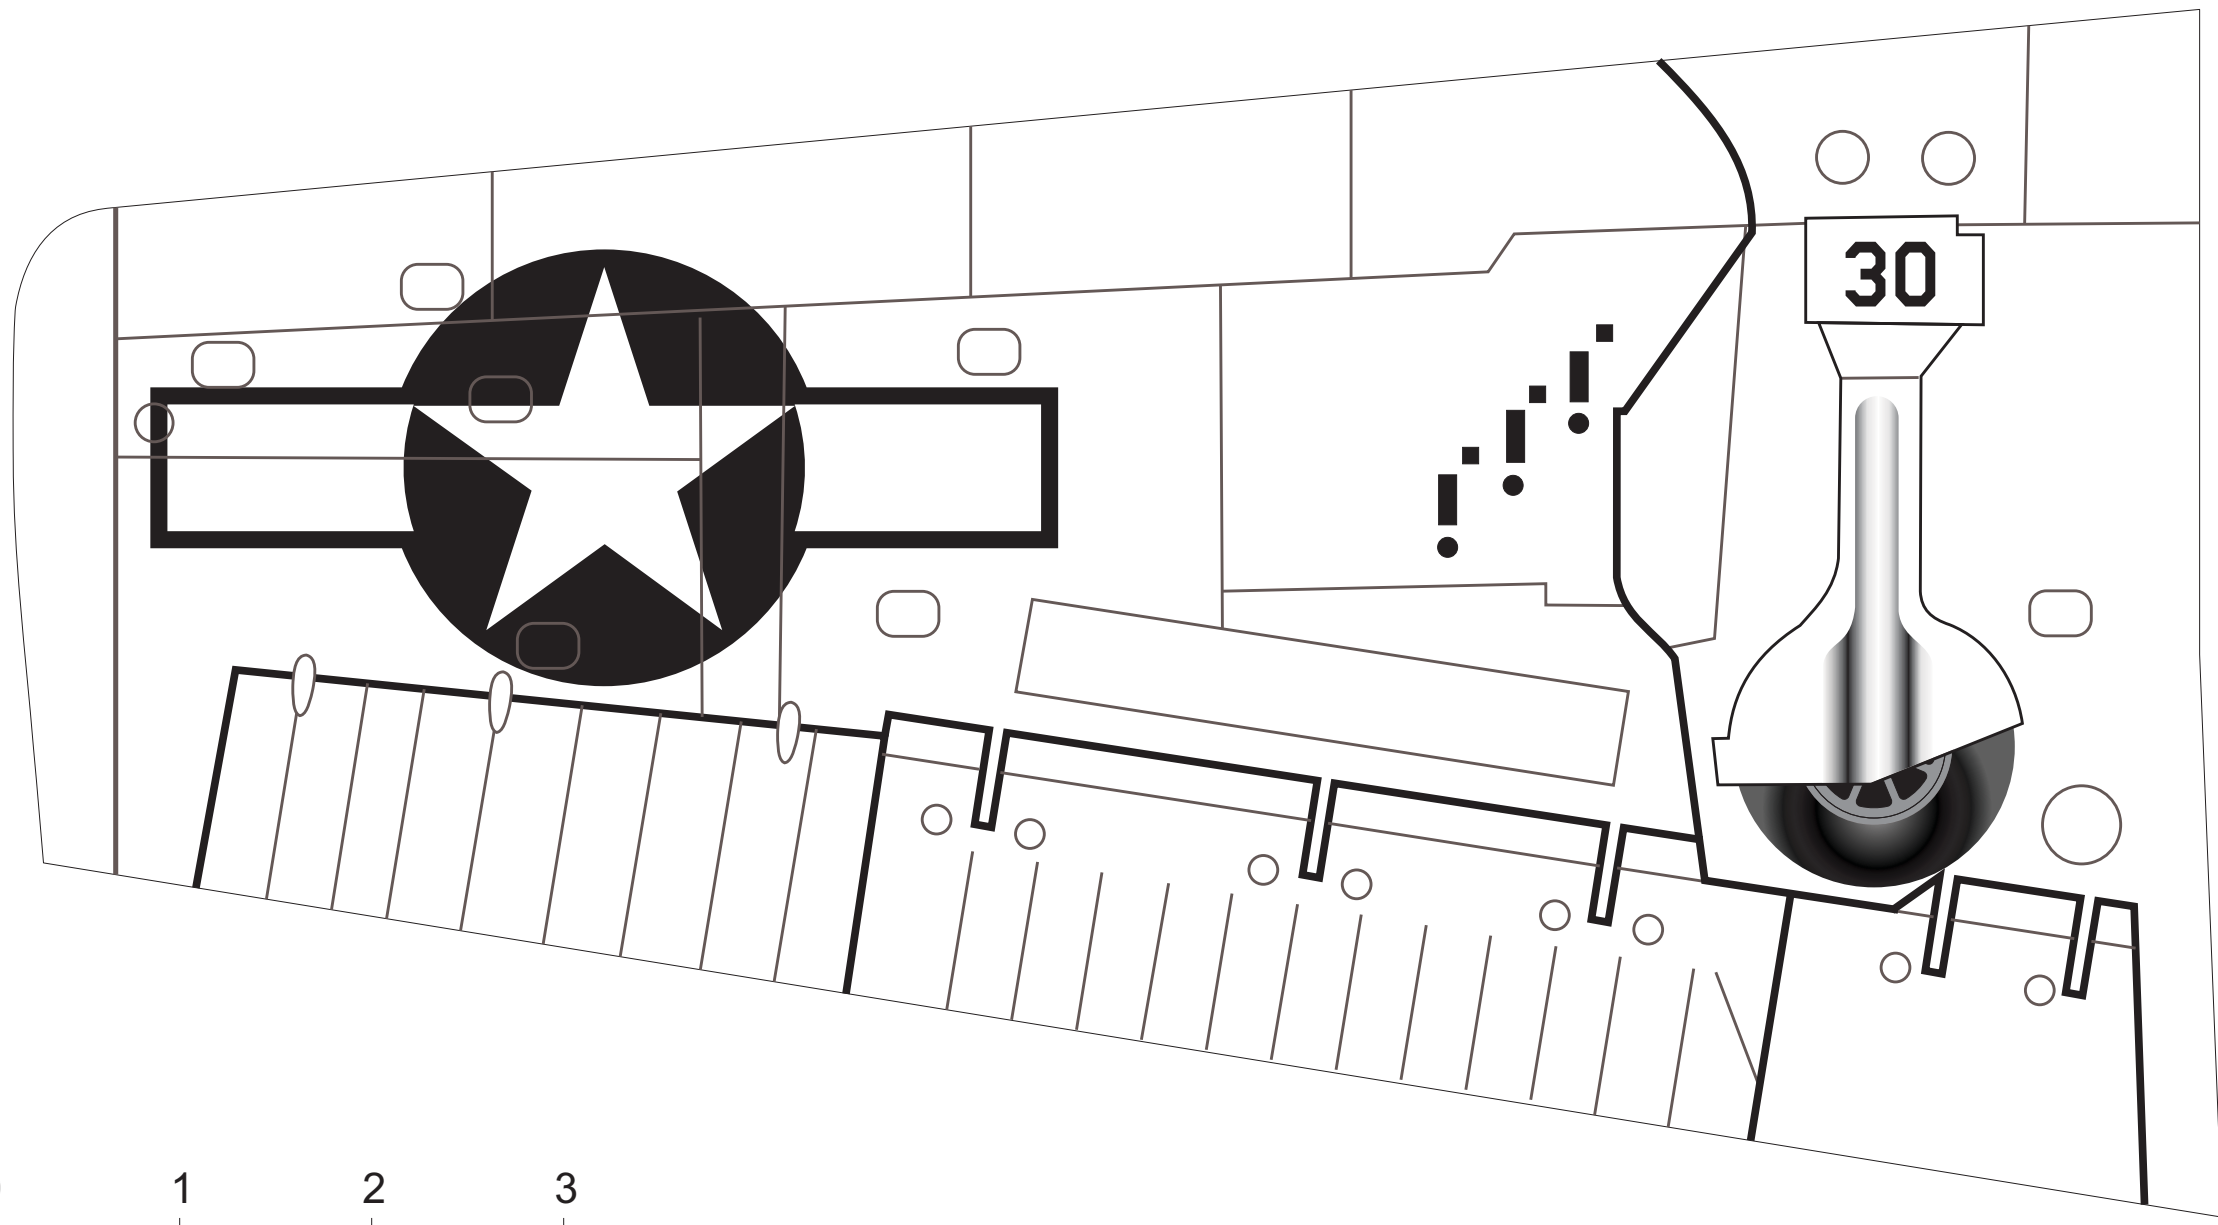

Paint green
navigation light
after covering

Paint red
navigation light
after covering

0 1 2 3
INCHES

30

30

0 1 2 3

INCHES

0 1 2 3
INCHES

0 1 2 3
INCHES

30

30