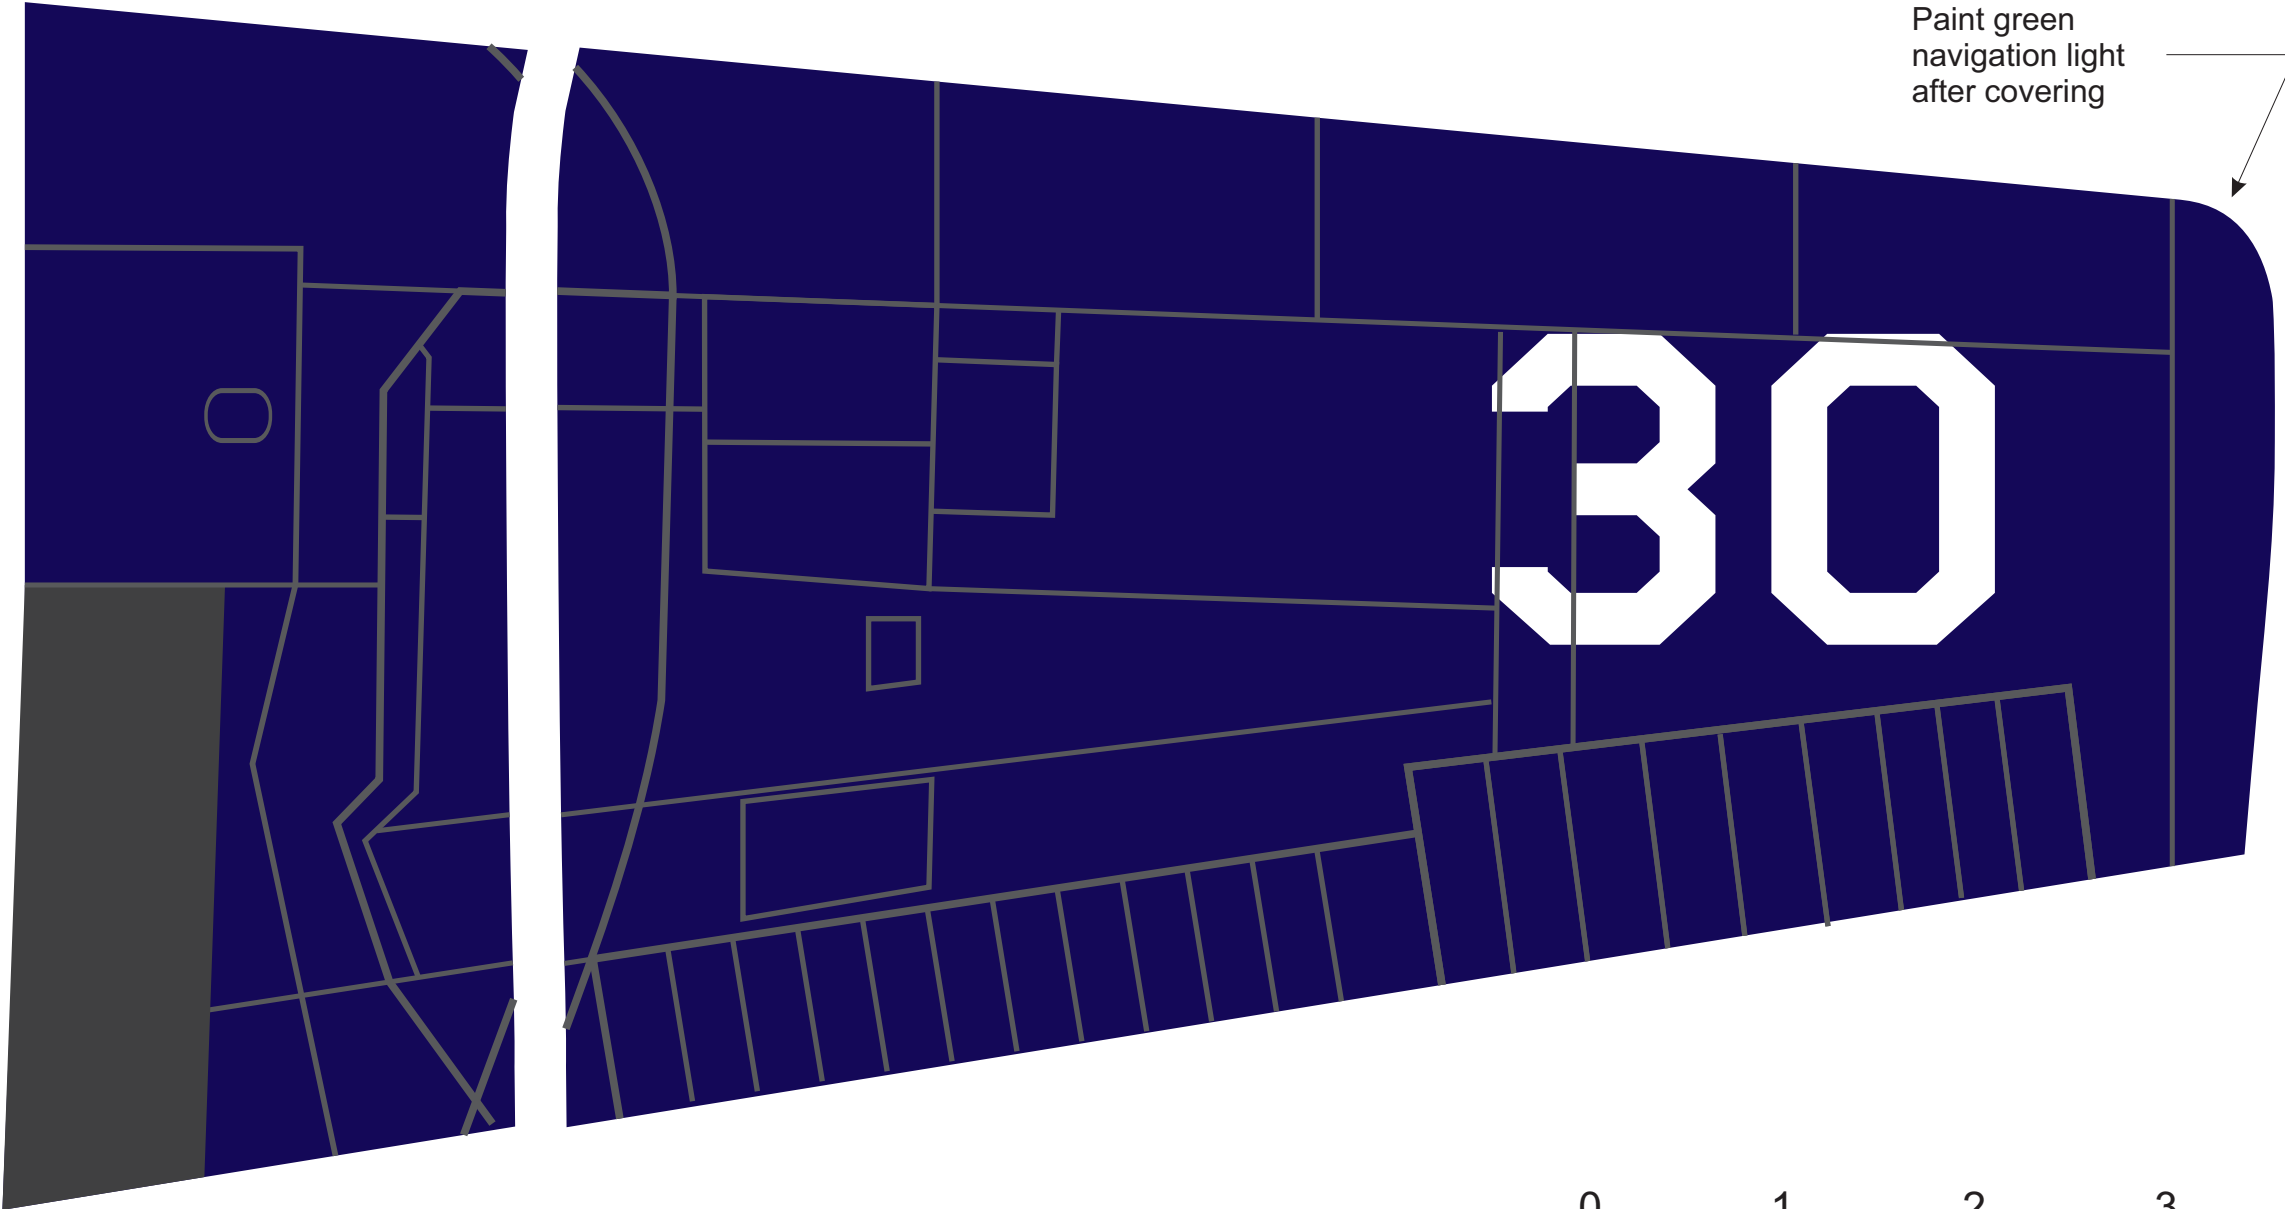

Paint green
navigation light
after covering

Paint red
navigation light
after covering

0 1 2 3
INCHES

30

30

0 1 2 3

INCHES

0 1 2 3
INCHES

0 1 2 3
INCHES

30

30