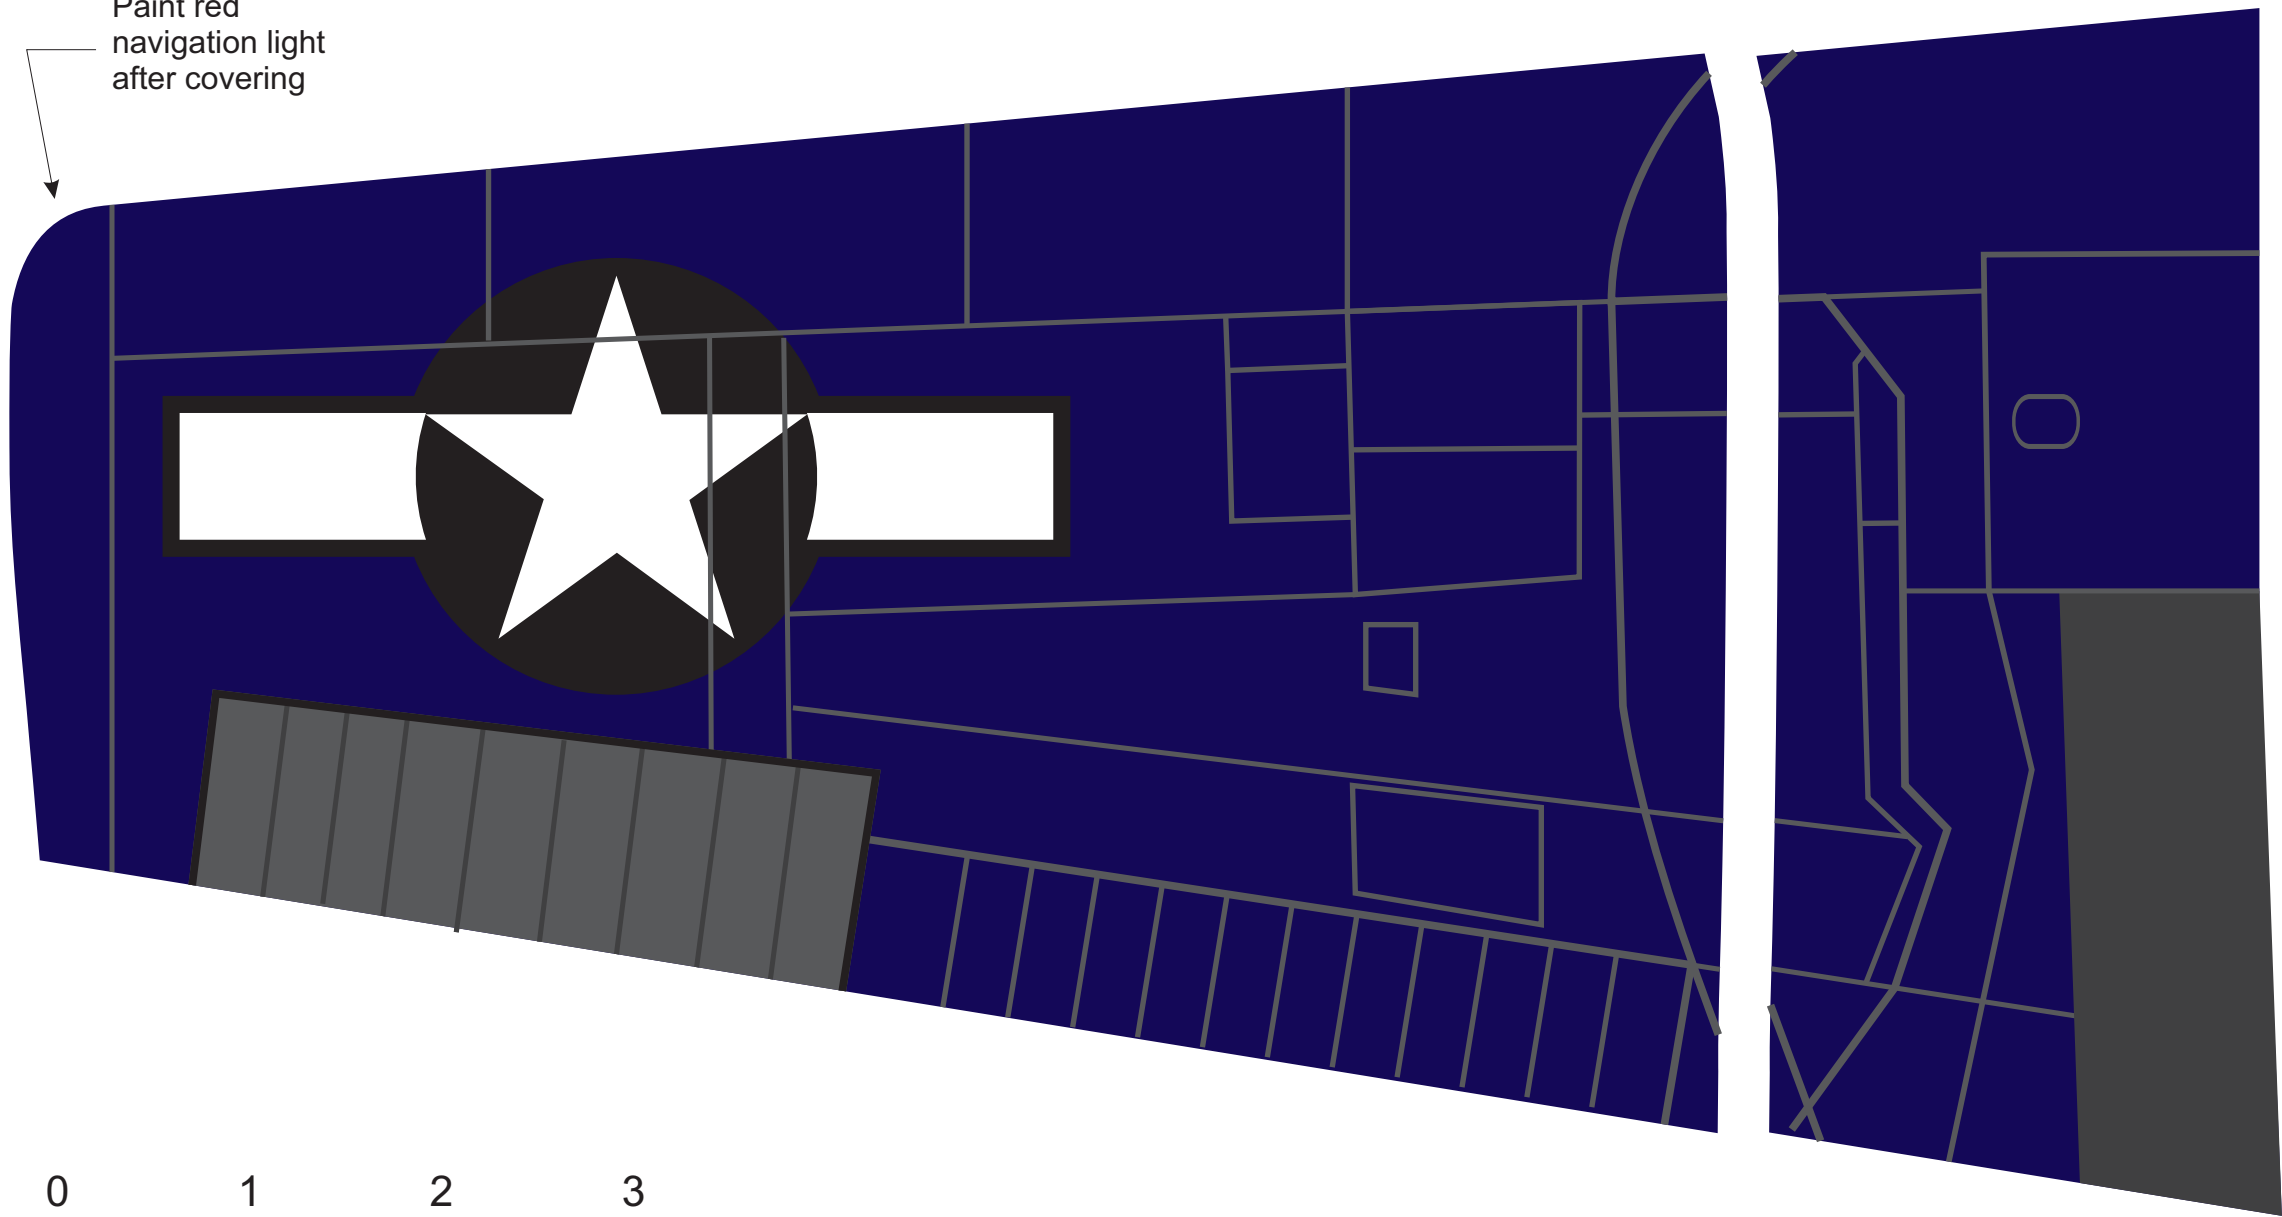

Paint green
navigation light
after covering

Paint red
navigation light
after covering

0 1 2 3
INCHES

30

30

0 1 2 3

INCHES

0 1 2 3
INCHES

0 1 2 3
INCHES

30

30