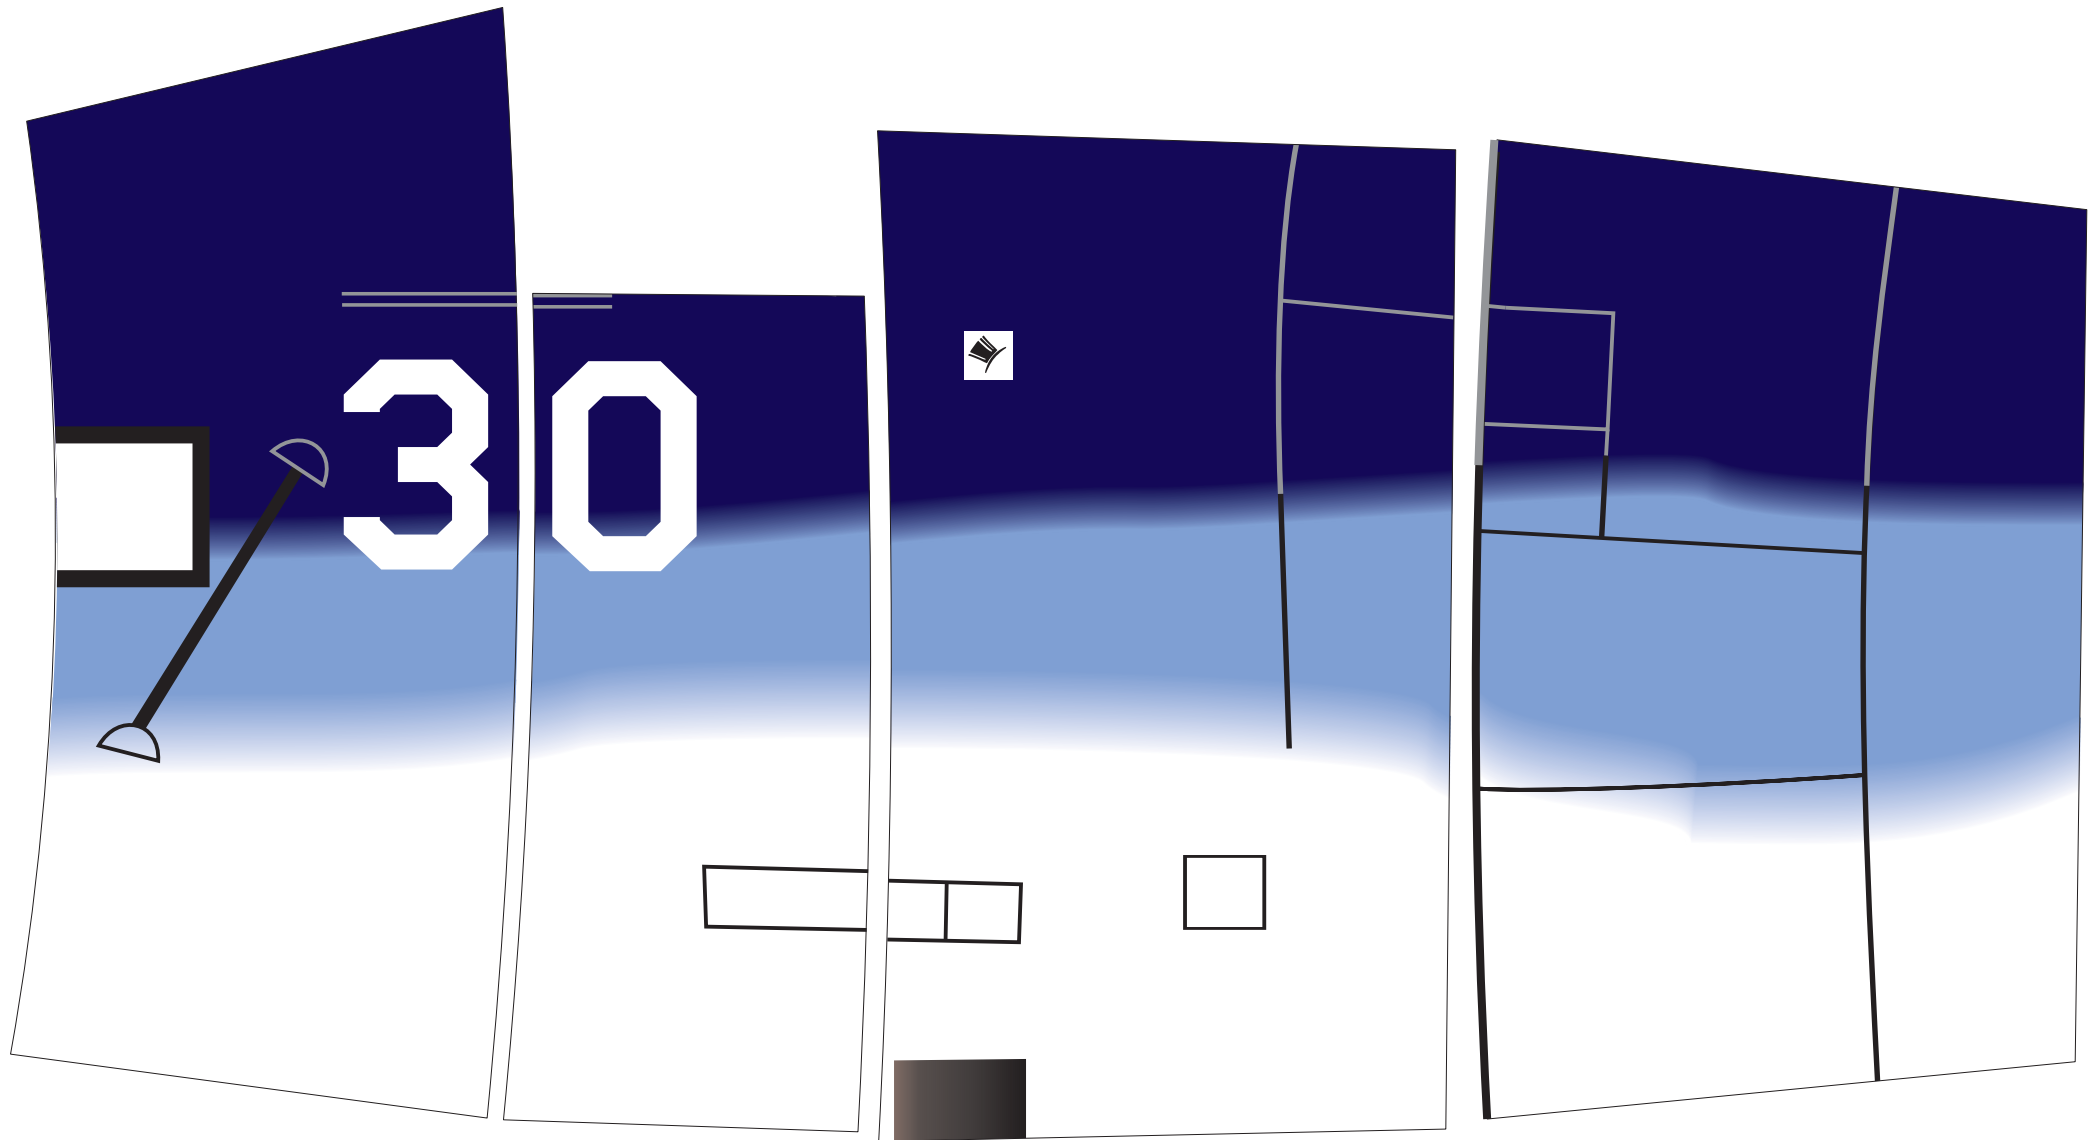

Paint green
navigation light
after covering

Paint red
navigation light
after covering

0 1 2 3
INCHES

30

30

0 1 2 3

INCHES

0 1 2 3
INCHES

0 1 2 3
INCHES

30

30