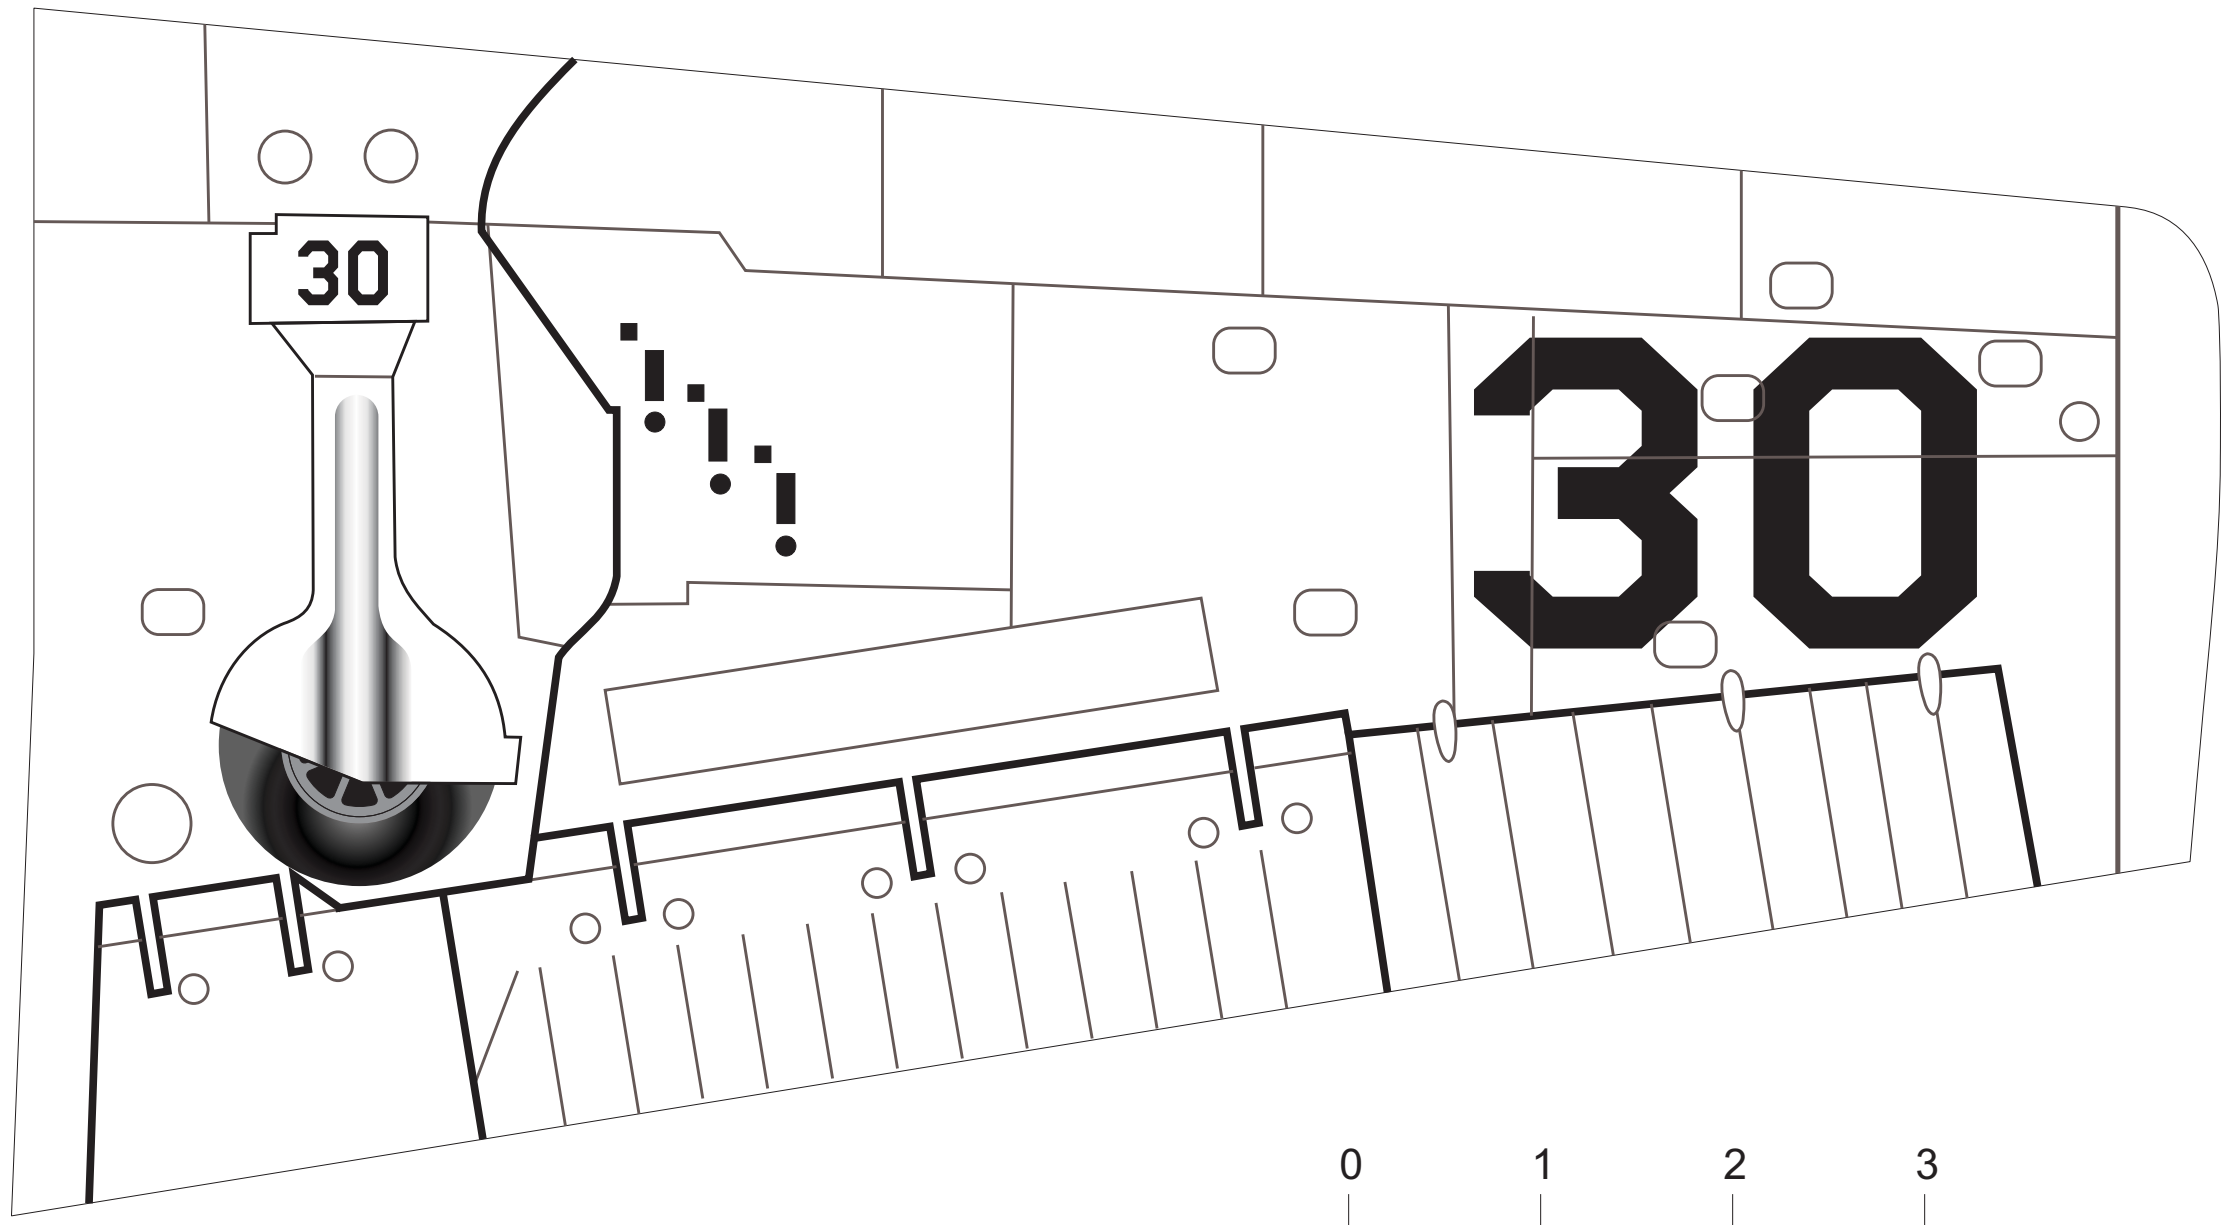

Paint green
navigation light
after covering

Paint red
navigation light
after covering

0 1 2 3
INCHES

30

30

0 1 2 3

INCHES

0 1 2 3
INCHES

0 1 2 3
INCHES

30

30