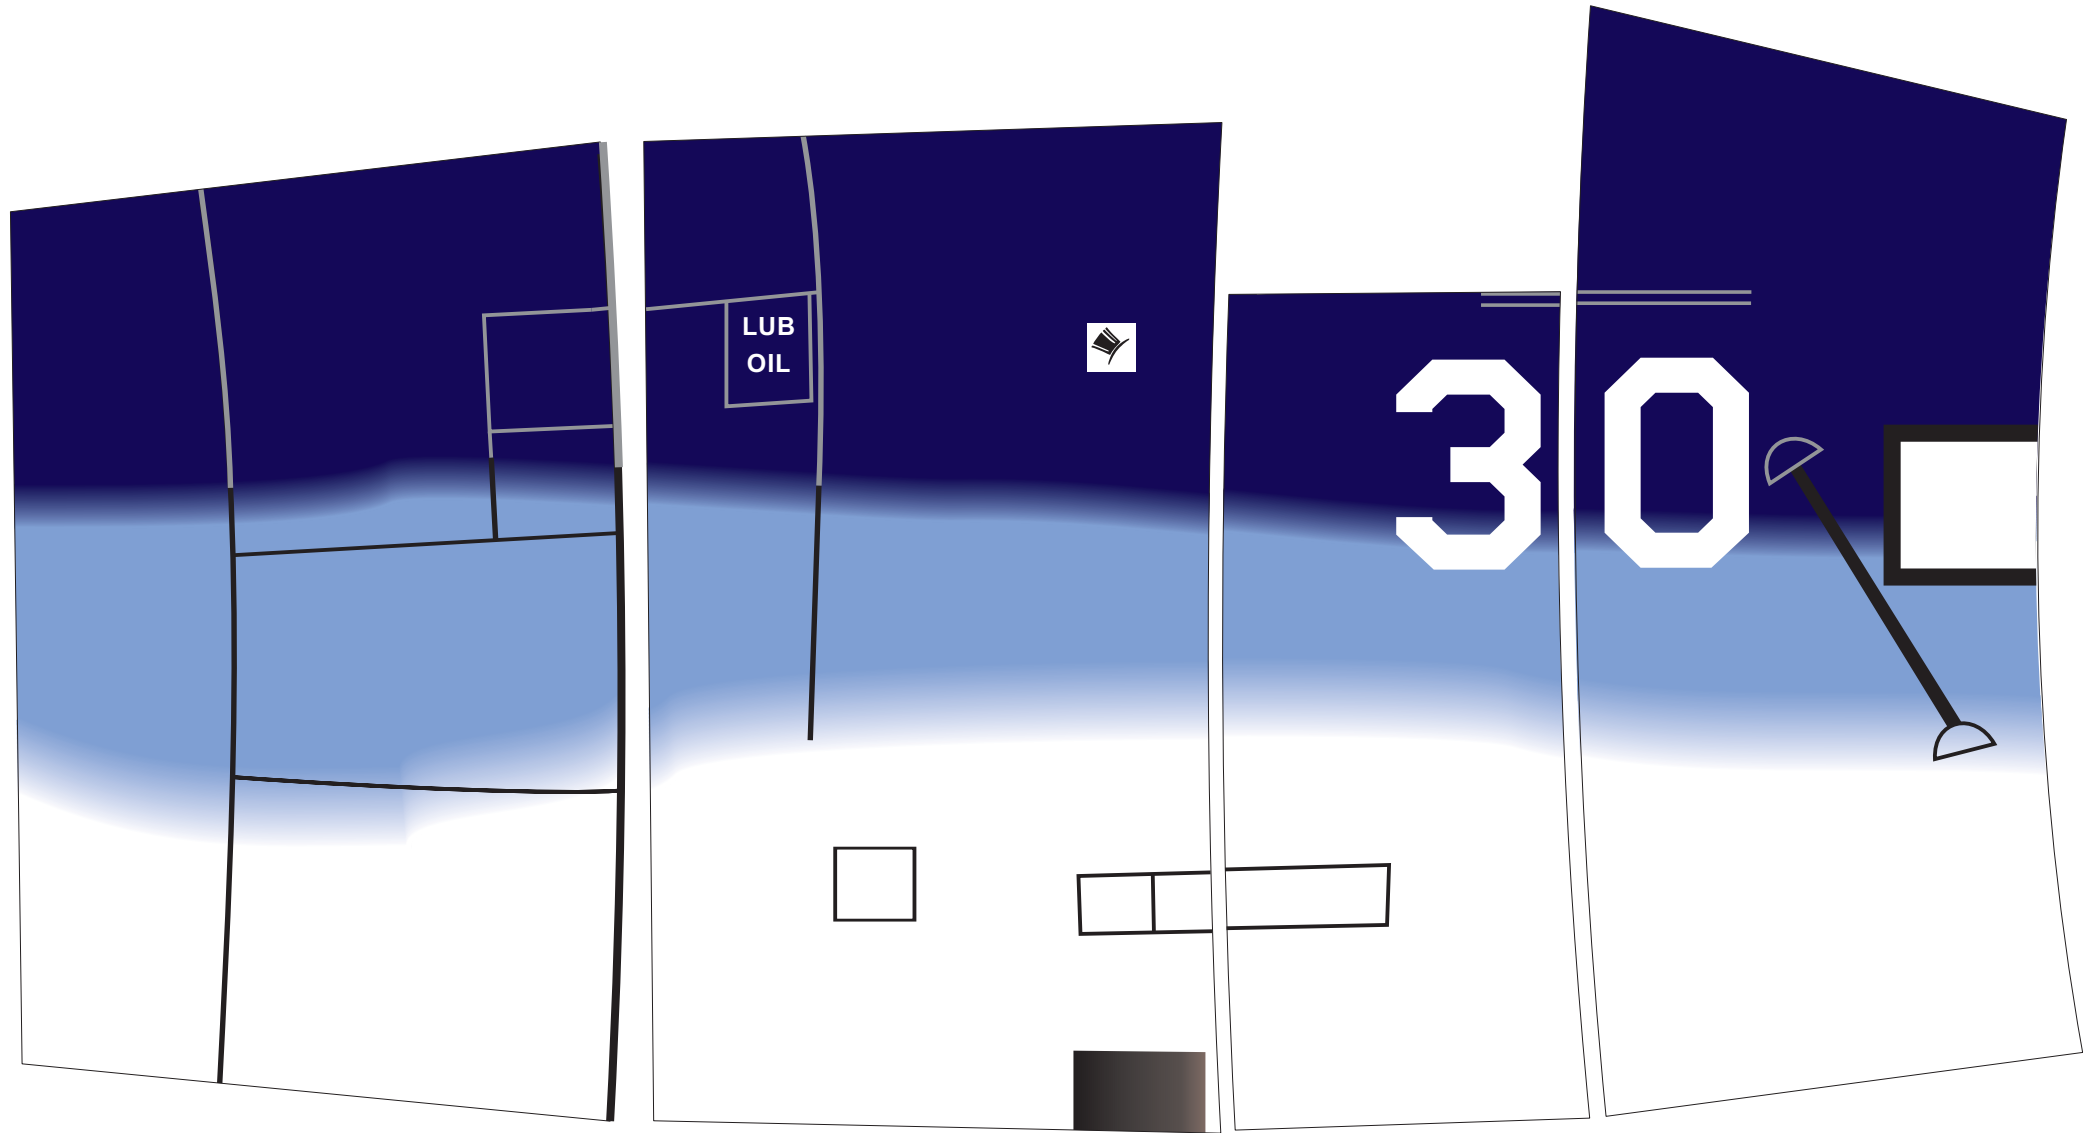

Paint green
navigation light
after covering

Paint red
navigation light
after covering

0 1 2 3
INCHES

30

30

0 1 2 3

INCHES

0 1 2 3
INCHES

0 1 2 3
INCHES

30

30