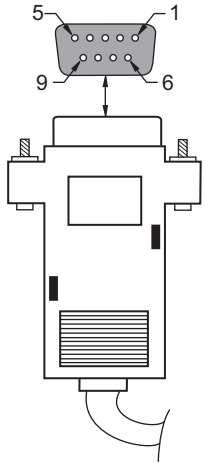

9 PIN FEMALE

9 PIN MALE

6 FT.

ECR or PC

SW-RS

CAS CORPORATION (U.S.A.)
 99 MURRAY HILL PARKWAY // EAST RUTHERFORD, N.J. 07073

TEL: (201) 933-9002 FAX: (201) 933-9025

INTERFACE WITH

SW-RS I/F CABLE, RS-232

DRAWN BY:

CAS USA SERVICE DEPT.

DATE:

02/04/11

REV:

PART:

WS-13