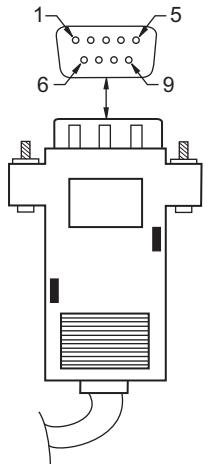

9 PIN FEMALE

9 PIN MALE

6 FT.

ECR or PC

SW-RS

CAS CORPORATION (U.S.A.)
 99 MURRAY HILL PARKWAY // EAST RUTHERFORD, N.J. 07073

TEL: (201) 933-9002 FAX: (201) 933-9025

INTERFACE WITH

SW-RS I/F CABLE, RS-232

DRAWN BY:

CAS USA SERVICE DEPT.

DATE:

02/04/11

REV:

PART:

WS-13