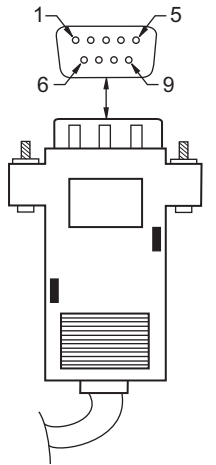

9 PIN FEMALE

9 PIN MALE

6 FT.

ECR or PC

SW-RS

**CAS CORPORATION (U.S.A.)**  
 99 MURRAY HILL PARKWAY // EAST RUTHERFORD, N.J. 07073

TEL: (201) 933-9002 FAX: (201) 933-9025

INTERFACE WITH

**SW-RS I/F CABLE, RS-232**

DRAWN BY:

CAS USA SERVICE DEPT.

DATE:

02/04/11

REV:

PART:

**WS-13**