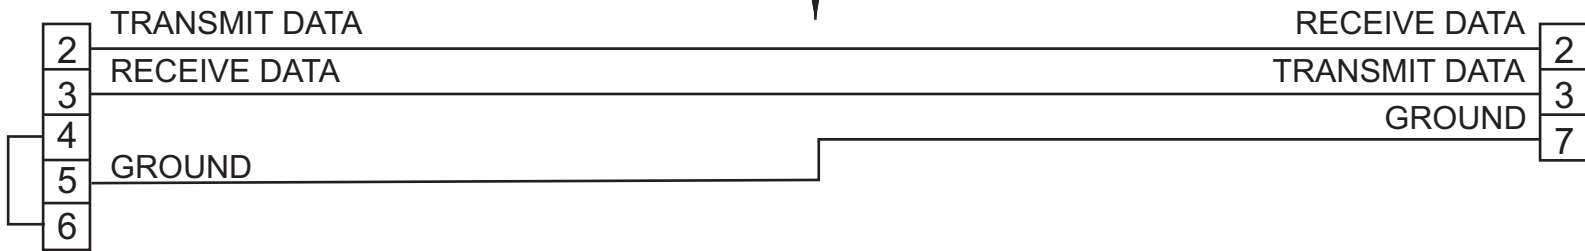

9 PIN FEMALE

9 PIN MALE

6 FT.

ECR or PC

SW-RS

CAS CORPORATION (U.S.A.)
 99 MURRAY HILL PARKWAY // EAST RUTHERFORD, N.J. 07073

TEL: (201) 933-9002 FAX: (201) 933-9025

INTERFACE WITH

SW-RS I/F CABLE, RS-232

DRAWN BY:

CAS USA SERVICE DEPT.

DATE:

02/04/11

REV:

PART:

WS-13