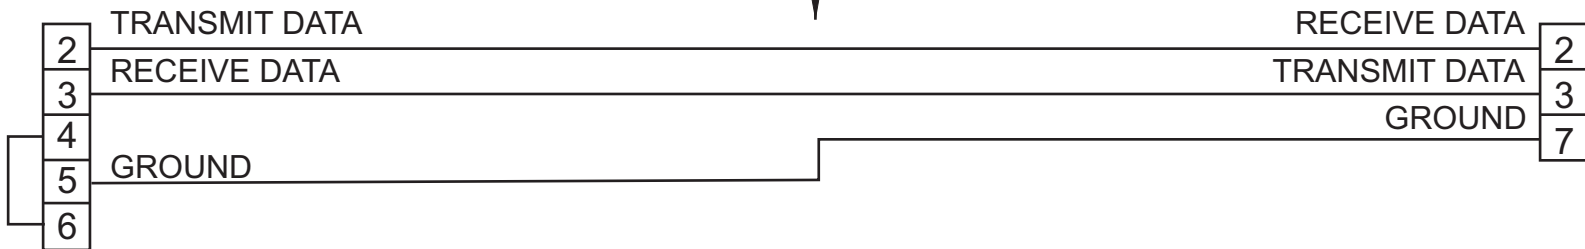

9 PIN FEMALE

9 PIN MALE

6 FT.

ECR or PC

SW-RS

CAS CORPORATION (U.S.A.)
99 MURRAY HILL PARKWAY // EAST RUTHERFORD, N.J. 07073

TEL: (201) 933-9002 FAX: (201) 933-9025

INTERFACE WITH

SW-RS I/F CABLE, RS-232

DRAWN BY:

CAS USA SERVICE DEPT.

DATE:

02/04/11

REV:

PART:

WS-13

SHEET 1 OF 1