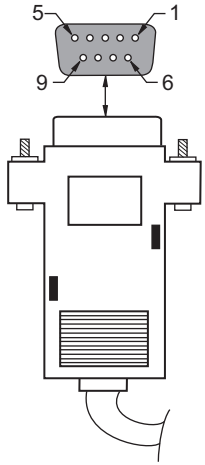

9 PIN FEMALE

9 PIN MALE

6 FT.

ECR or PC

SW-RS

**CAS CORPORATION (U.S.A.)**  
 99 MURRAY HILL PARKWAY // EAST RUTHERFORD, N.J. 07073

TEL: (201) 933-9002 FAX: (201) 933-9025

INTERFACE WITH

**SW-RS I/F CABLE, RS-232**

DRAWN BY:

CAS USA SERVICE DEPT.

DATE:

02/04/11

REV:

PART:

**WS-13**