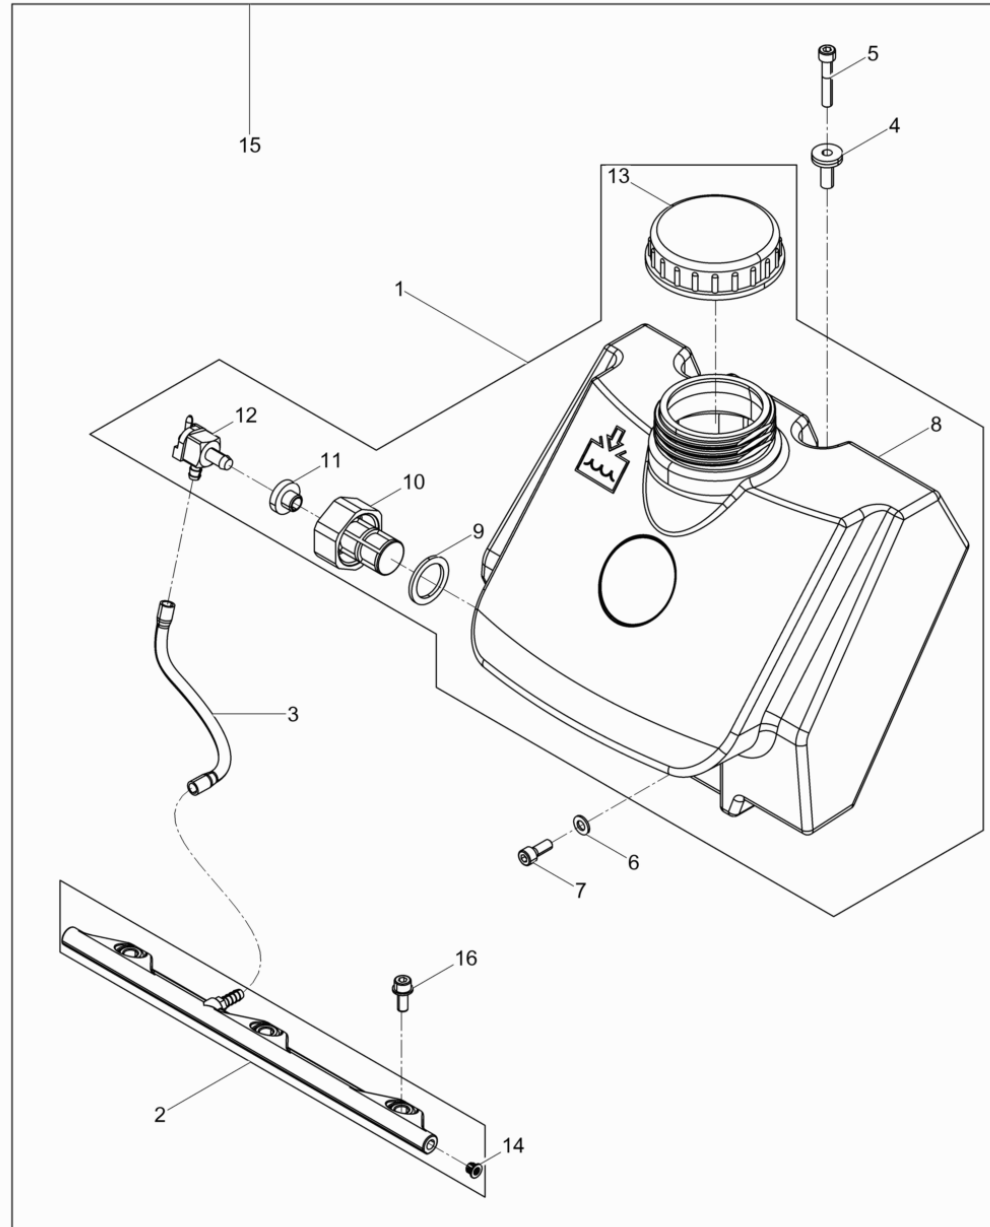

Water System cpl. #15) 5100028981 Water System Complete for WP1550AW, current models

Water System cpl.

Item no.	Article no.	Description	Quantity	Unit
1	5100028975	water tank cpl.	1	PCS
2	5100028977	Spinkler System cpl. (Water Manifold with threaded plugs)	1	PCS
3	5100028939	Water Hose	1	PCS
4	5100016451	Spacer sleeve	2	PCS
5	5000011538	Cheese head screw	2	PCS
6	5000010622	Flat washer	2	PCS
7	5000011543	Socket head screw	2	PCS
8	5100028976	Watertank	1	PCS
9	5100028934	Ring seal	1	PCS
10	5100028935	water filter	1	PCS
11	5000053577	Tank valve bushing	1	PCS
12	5100028937	shut-off valve	1	PCS
13	5000068351	Screwed cover	1	PCS
14	5100027000	Plug (threaded)	2	PCS
15	5100028981	Sprinkler system cpl	1	PCS
16	5100042618	Cheese head screw	3	PCS