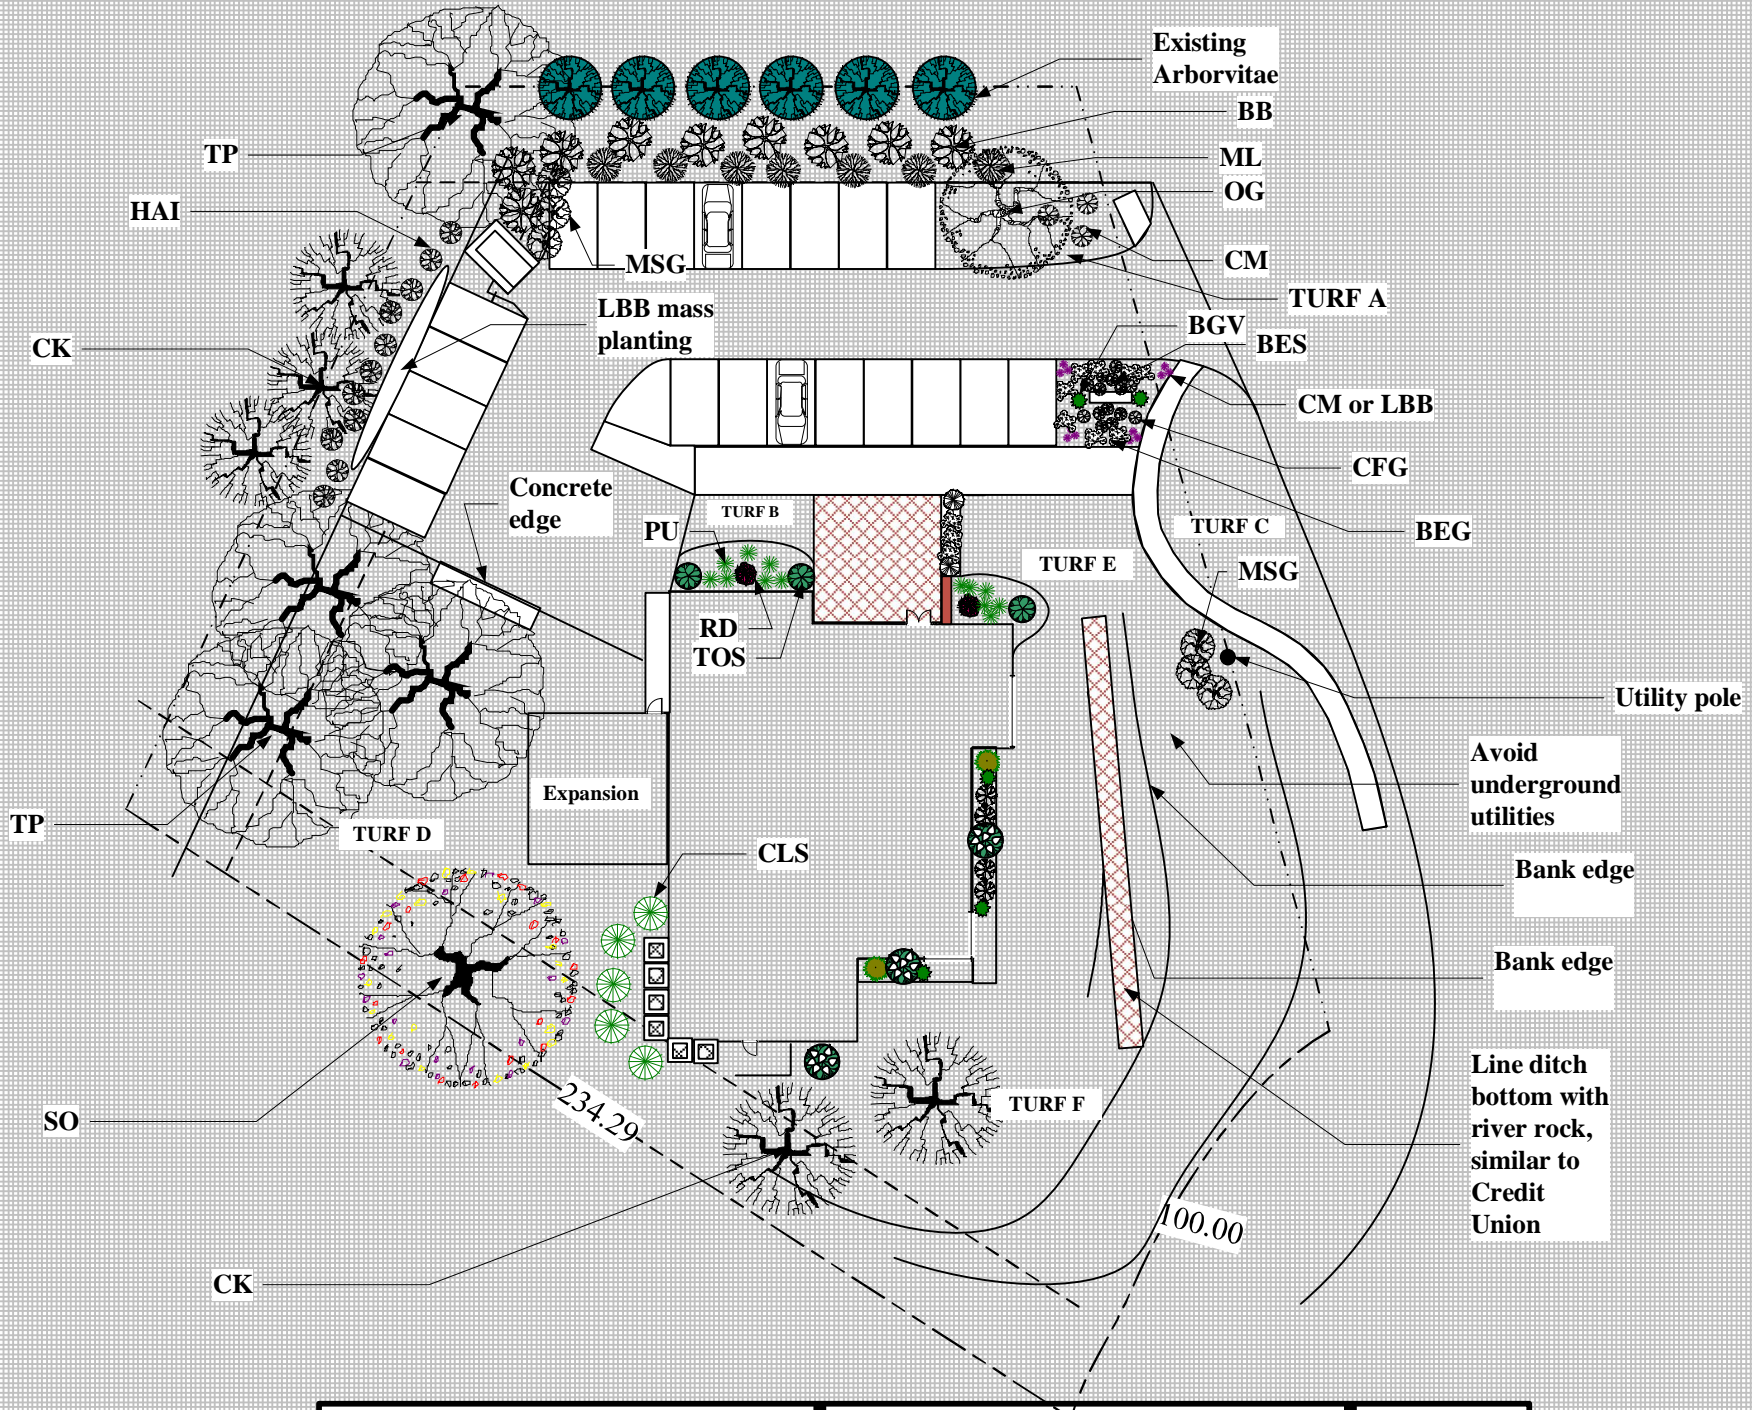

Base Map

GRAHAM LANDSCAPE DESIGN
 205 Lakewood Drive, Tullahoma, TN
www.grahamlandscapeplan.com
 May 18, 2017

**1 FOOT
 GRID**

Master Plan

GRAHAM LANDSCAPE DESIGN
 205 Lakewood Drive, Tullahoma, TN
www.grahamlandscapeplan.com
 May 18, 2017

1 FOOT
 GRID