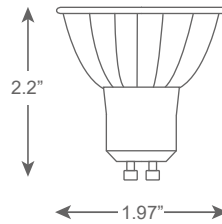

Model	Voltage	Wattage	Base	Beam Angle	Color Temp	Lumen
LED NA G GU7 COB-4W	12V AC / DC	4W	GU7	36°	3000K	300 lm