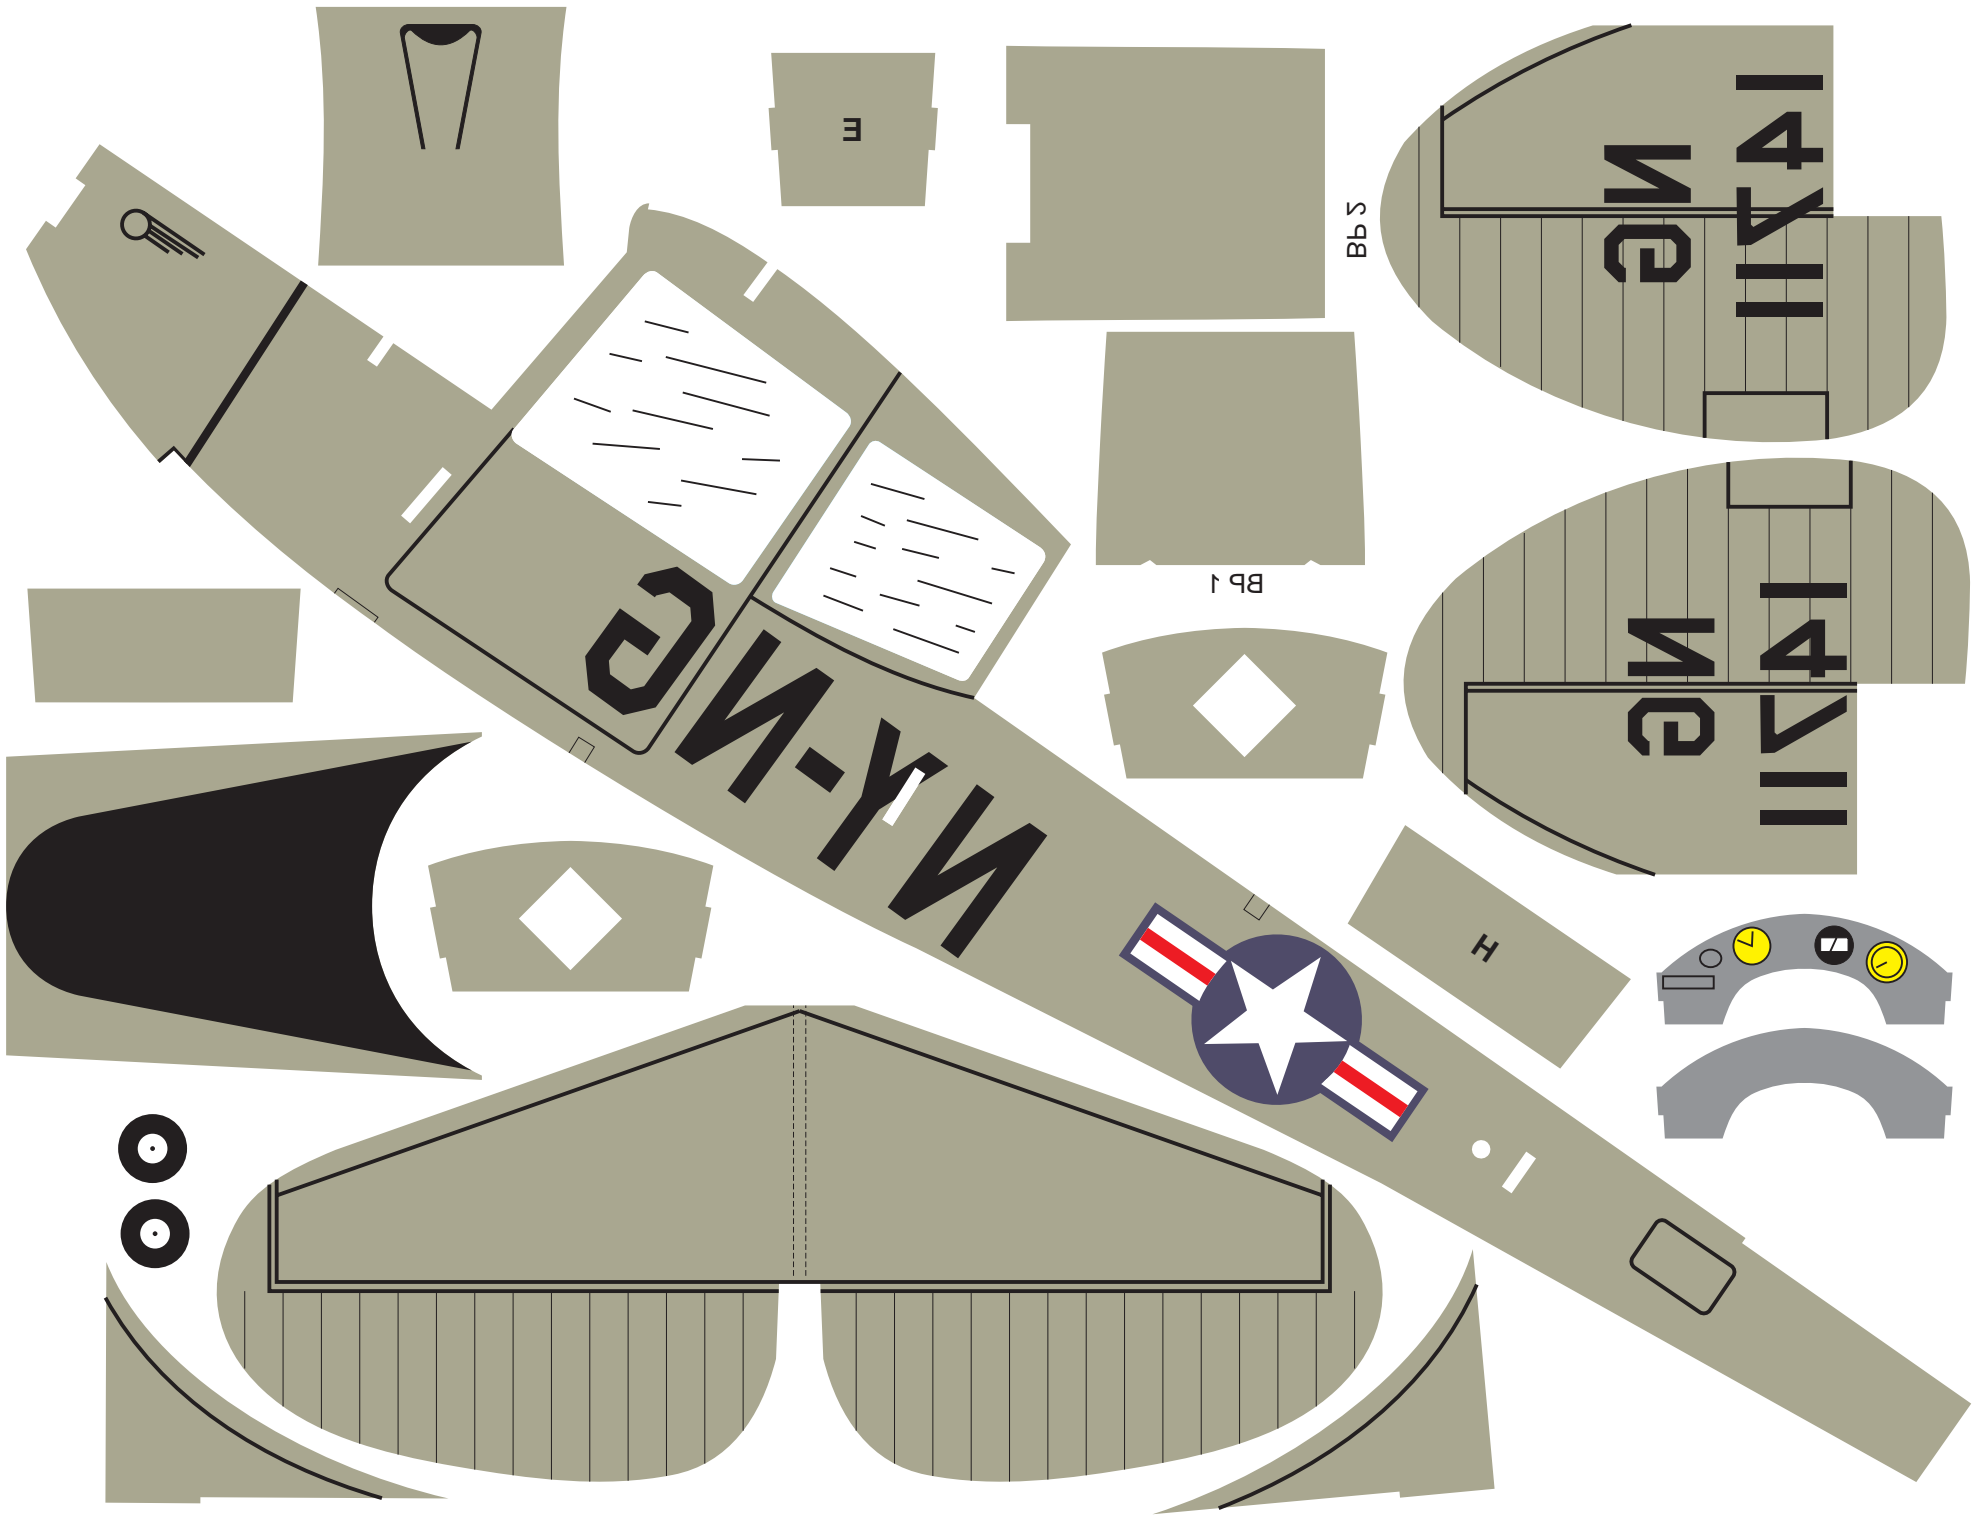

Landing Gear Covers

Wing Struts

BP 4

BP 3

Top Rear