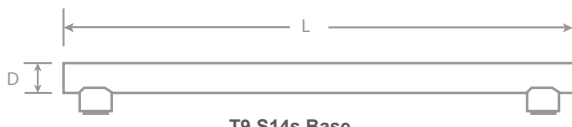

# Line Voltage LED Lamp Bulb

## Dimmable Multi-LED Tubular Striplights

- Energy saving with low power consumption
- Perfect retrofit traditional incandescent striplights
- Direct AC input with integrated driver
- Compatible with common dimmer switches and systems
- Smooth linear dimming range from 10%-100% without visible flickering
- Noise free during the dimming operation
- Good color rendition, Ra ≥80
- No mercury and hazardous substances
- Housing : PC