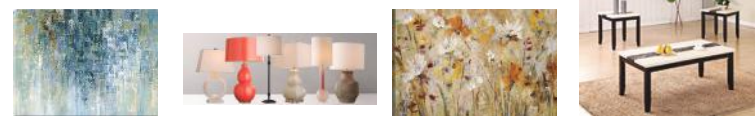

City FURNITURE Gallery

BLACK FRIDAY SALE

Weekend **SALE**
Friday - Sunday

20% OFF* ENTIRE STORE

$1799

7 PC DINING SET: TABLE + 6 CHAIRS

ALL ACCESSORIES

20%-30% OFF*

RECLINER CHAIRS

Starting at **$219*** & up

Over 30 Recliner Chairs to Choose From

925-634-1688

Monday - Sunday 11am - 6pm

2410 Sand Creek Rd.
Brentwood, CA 94513
(Next to Raley's in Shopping Plaza)

BLACK FRIDAY WEEKEND SALE

BLACK FRIDAY

*3 PWR RECLINER WITH HIDDEN CUP HOLDER & WIRELESS CHARGER

7PC RECLINER SECTIONAL

NOW ONLY $2599

BLACK FRIDAY

DUAL RECLINER SOFA & LOVESEAT

2 PC LIVING ROOM SET

NOW ONLY $1199

BLACK FRIDAY

DUAL POWER RECLINER CHAIR & LOVESEAT
AVAILABLE IN BROWN

2 PC LIVING ROOM SET

WELL POWER RECLINER $299*
*with set purchase

NOW ONLY $1499

BLACK FRIDAY

3PCS QUEEN BED (HB, FB & RAILS),
DRESSER, MIRROR & NIGHTSTAND

QUEEN BEDROOM SET

NOW ONLY $1299

TABLE & 4 SIDE CHAIRS

5 PC PUB SET

NOW ONLY $359

TABLE & 4 SIDE CHAIRS

5 PC DINETTE SET

NOW ONLY $399

AVAILABLE IN BLACK, CHERRY,
GREY & WHITE
TWIN/FULL/QUEEN BED (HB, FB, R)

STARTING AT $199*