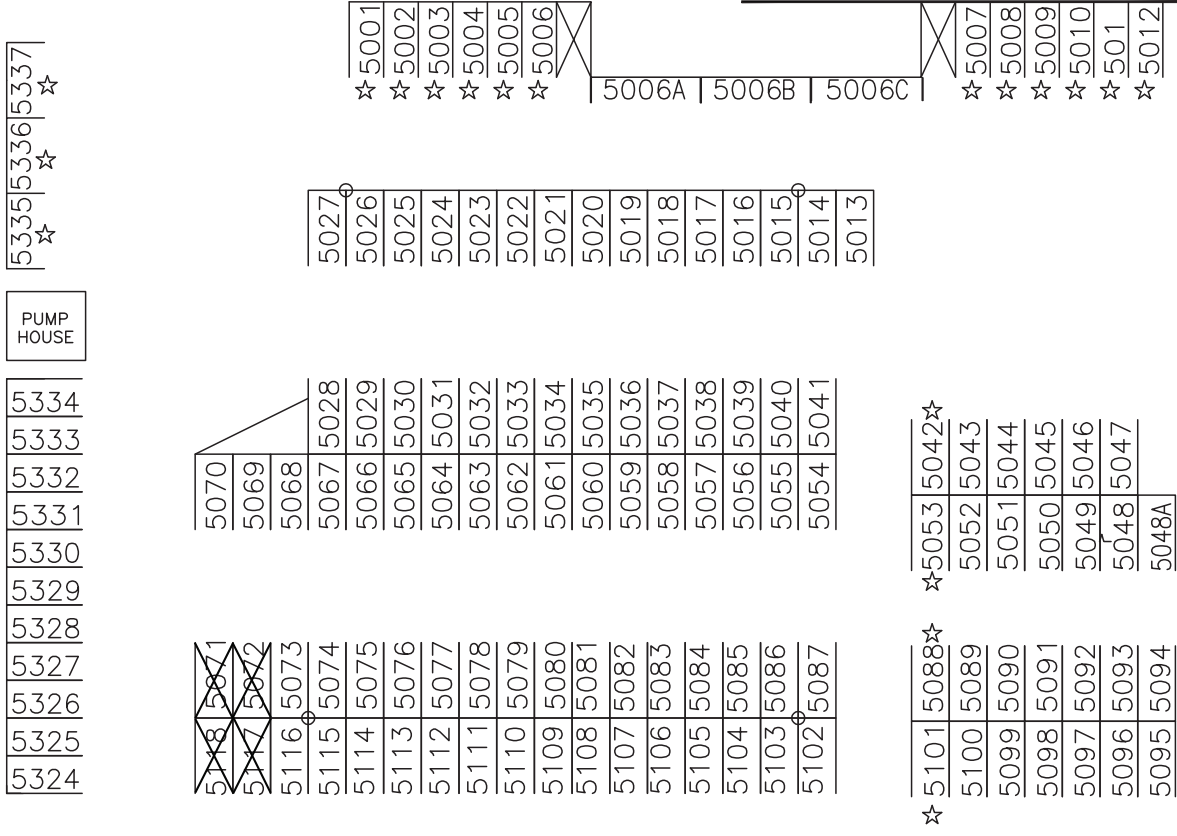

PORTLAND AUTO SWAP MEET

AREA 5000

ORANGE GATE

PEDESTRIAN ENTRY

BUS STOP

VENDOR ENTRY

BLUE GATE

PURPLE GATE