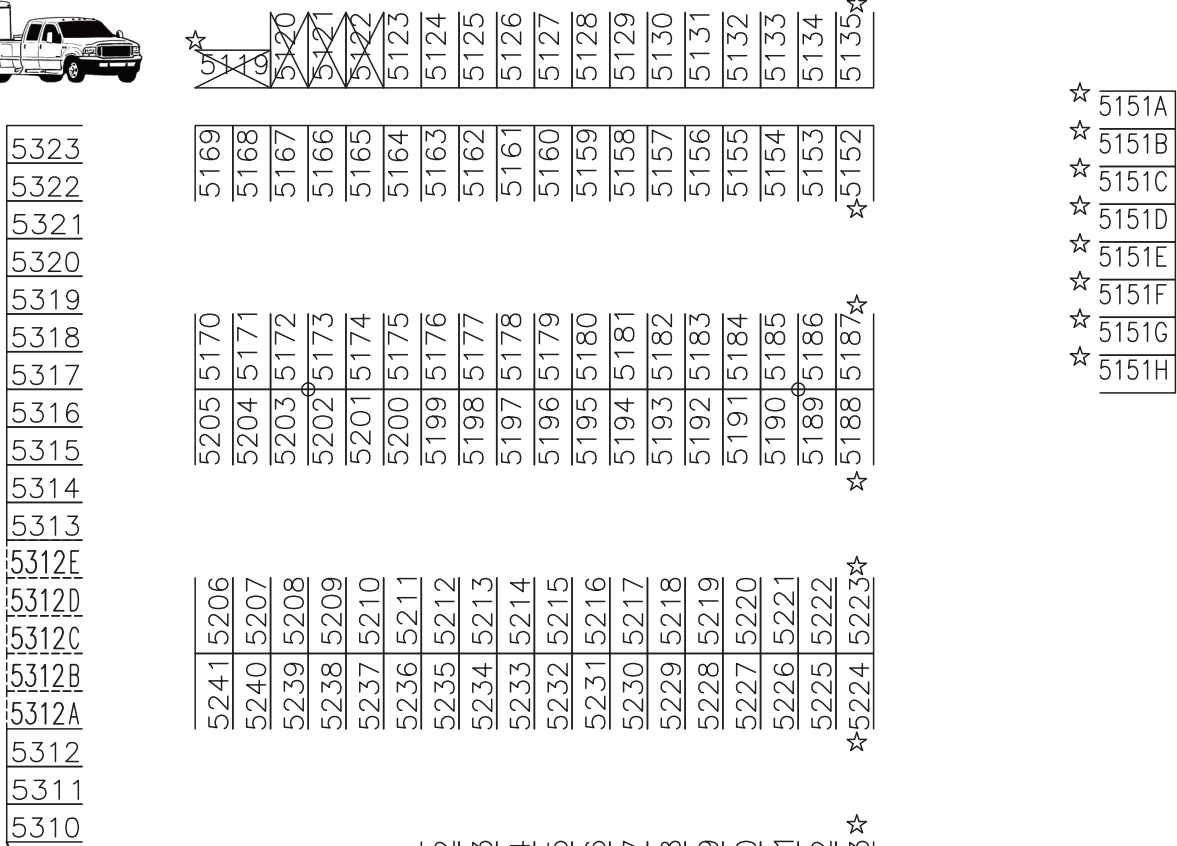

PORTLAND AUTO SWAP MEET

AREA 5000

ORANGE GATE

PEDESTRIAN ENTRY

BUS STOP

VENDOR ENTRY

BLUE GATE

PURPLE GATE