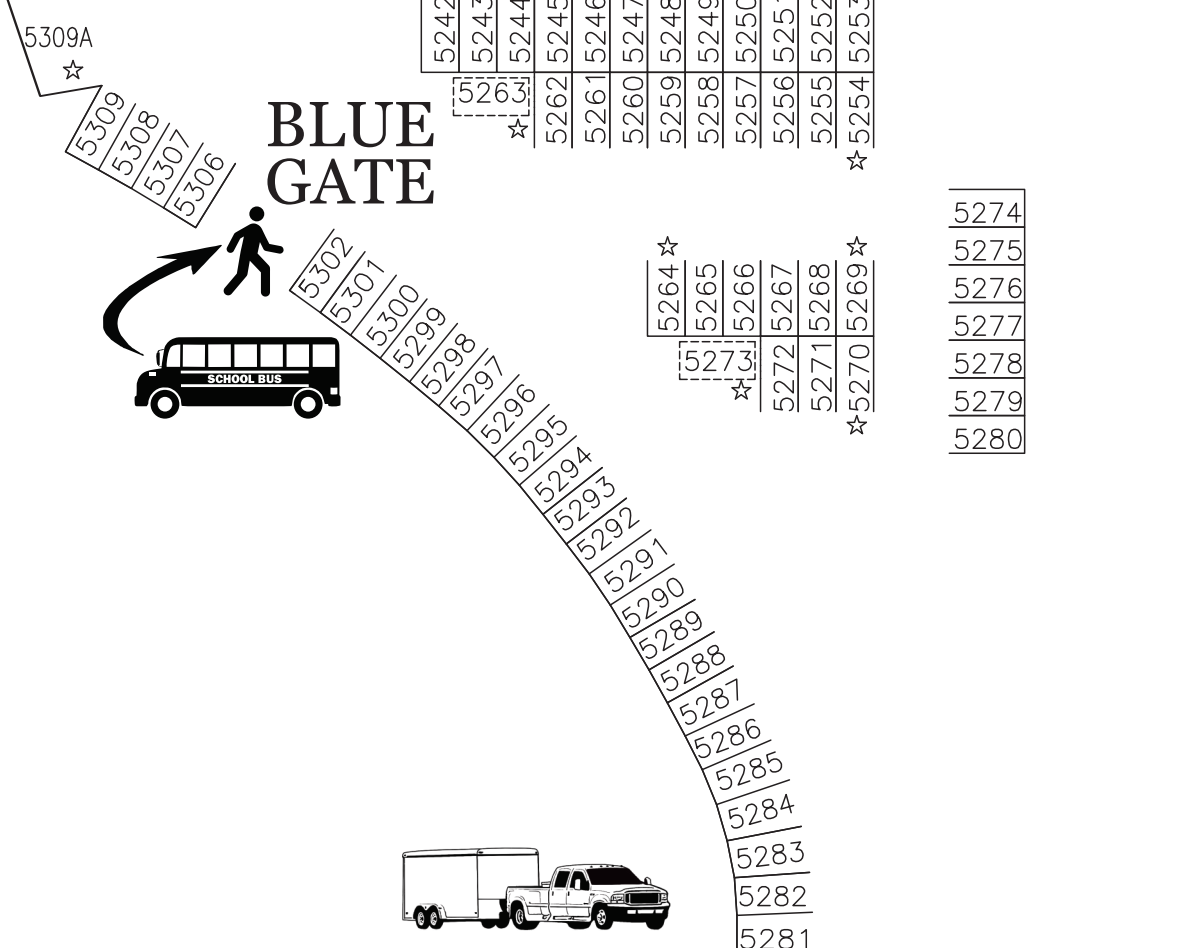

PORTLAND AUTO SWAP MEET

AREA 5000

ORANGE GATE

PEDESTRIAN ENTRY

BUS STOP

VENDOR ENTRY

BLUE GATE

PURPLE GATE