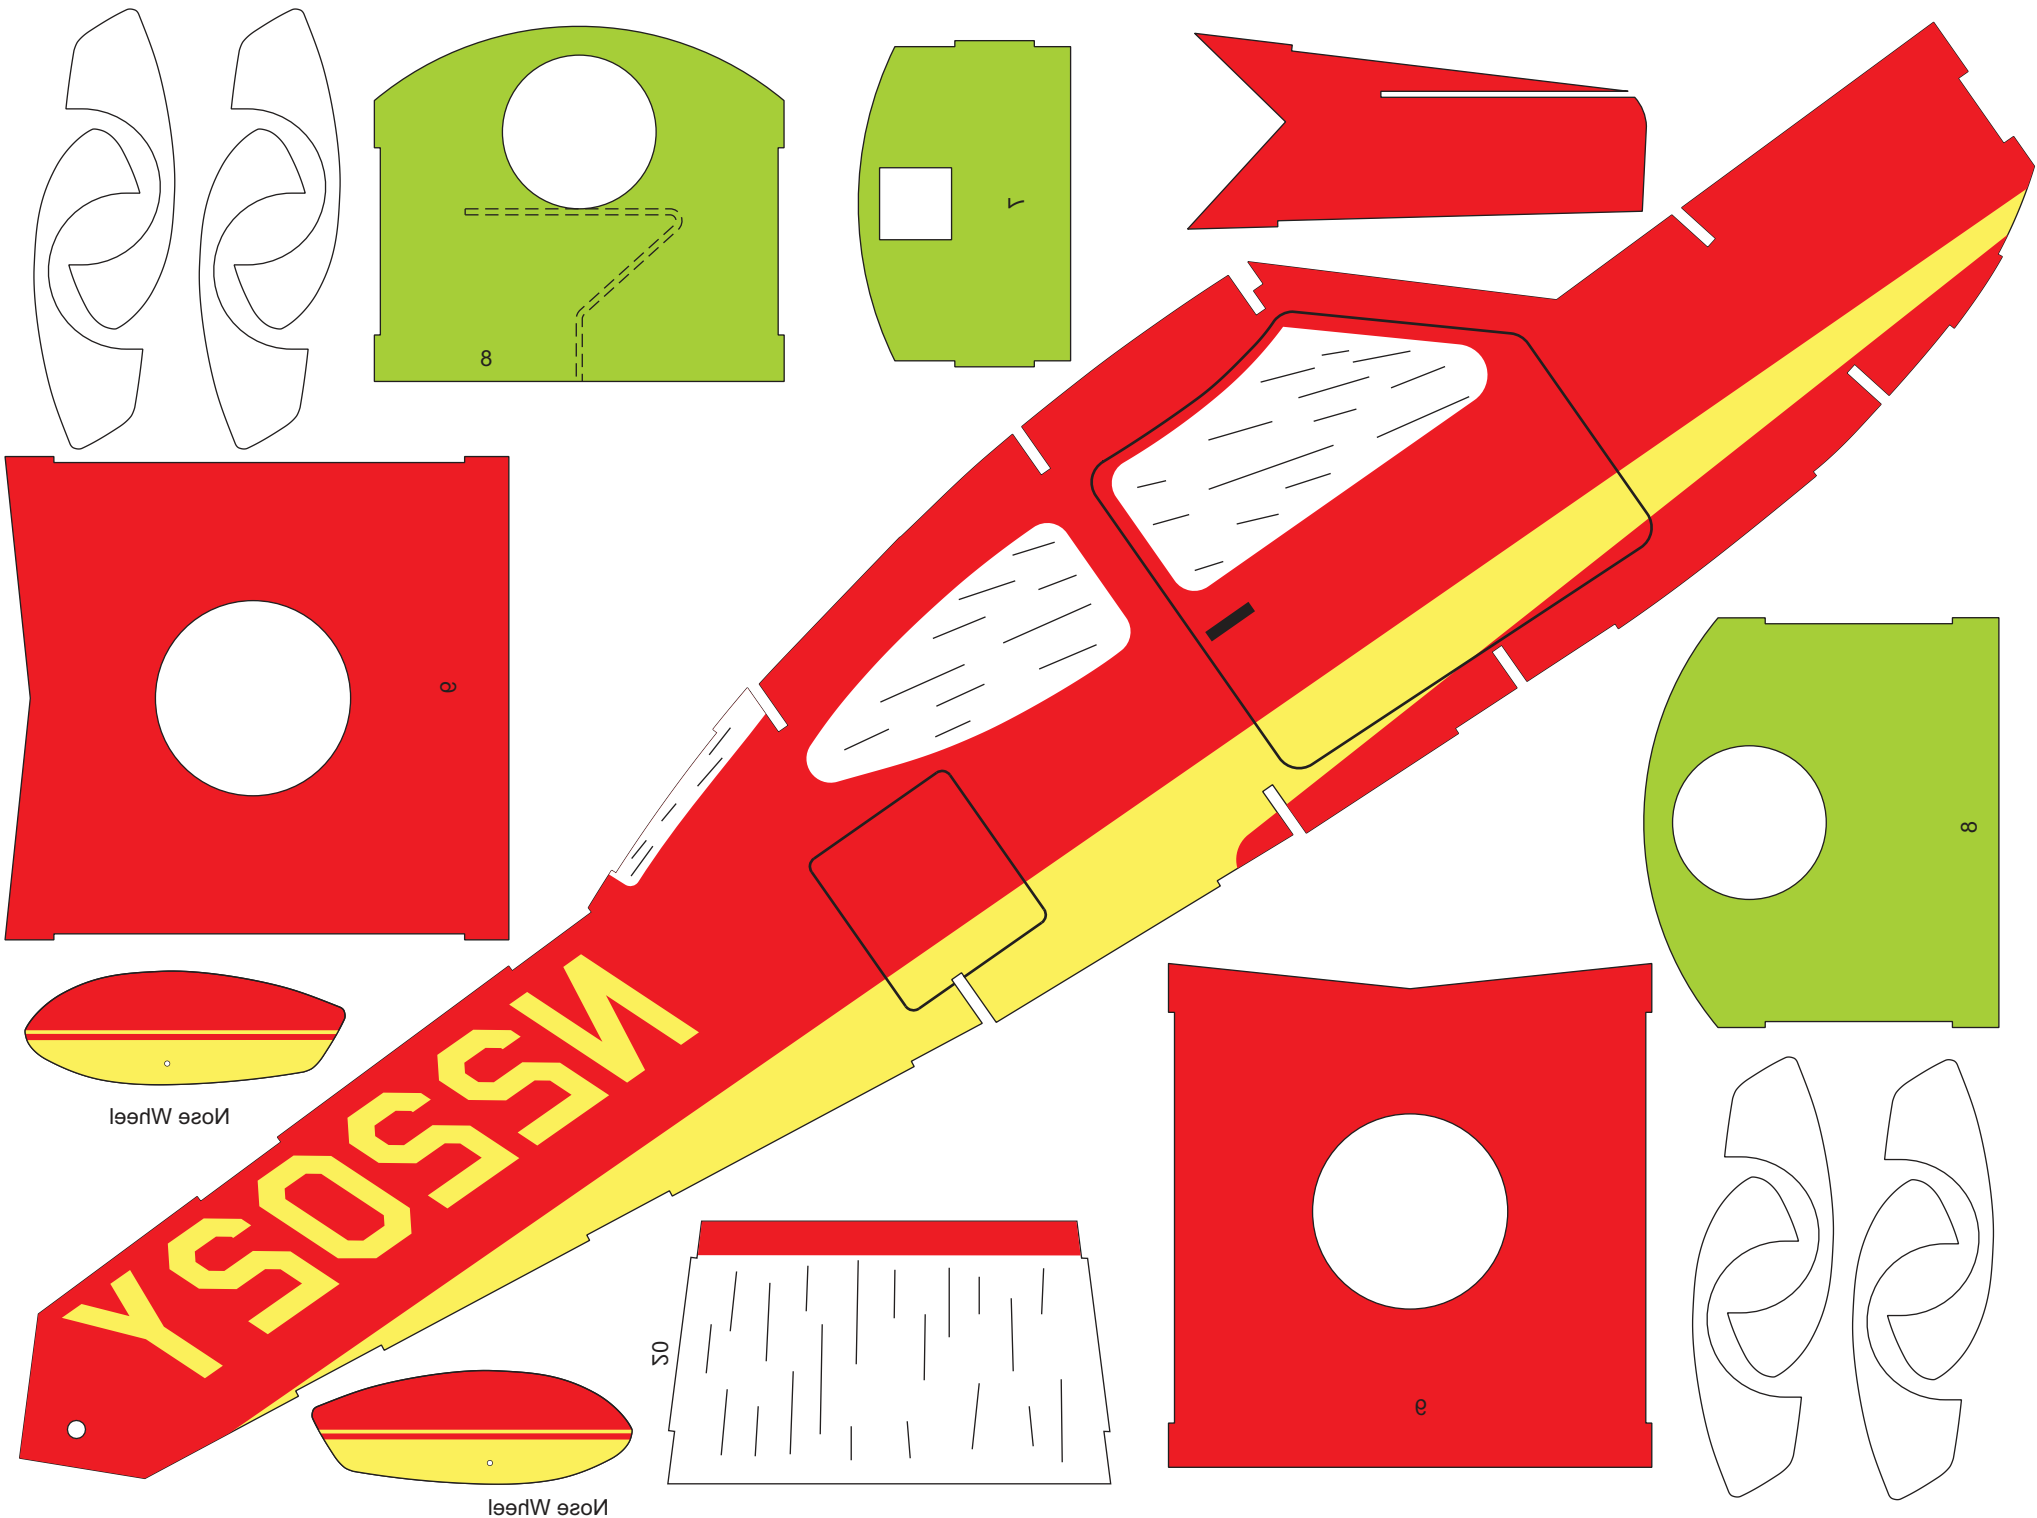

Nose Block Keys

Main LG Covers

Nose Wheel

Nose Wheel

M55054

MISSOSY

13

12

11

Main Gear