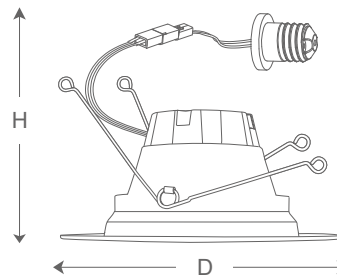

LED Downlight

Dimmable LED Downlight ND5222-23

Features

- 10W / 12W LED Dimmable Downlight
- Recessed round, uniform distribution
- Comfort glare-free diffuser
- Color Rendering Index: ≥ 90
- TRIAC dimmable

Materials / Finish

- Body: Sheet steel with white finish
- Trim: Sheet steel with white finish
- Diffuser: Opal PC, UV protected

Installation / Mounting

- Quick installation with mounting bracket and E26 base
- Suitable for 4in / 5in / 6in recessed can
- Integral gear unit allows quick and easy installation

Standards

- Designed and manufactured to comply with international standard EN60598
- Class II Electrical
- ETL

(D) (H)
 10W : Ø4" / 5" / 6" x 3.35"
 12W : Ø5" / 6" x 3.46"

Model	Voltage	Wattage	Color Temp	Beam Angle	CRI (Ra)	Lumen	Recessed Can
ND5222-10W/927	120V	10W	2700K	90°	≥ 90	650 lm	4 in / 5 in / 6 in
ND5222-10W/930	120V	10W	3000K	90°	≥ 90	650 lm	4 in / 5 in / 6 in
ND5222-10W/940	120V	10W	4000K	90°	≥ 90	650 lm	4 in / 5 in / 6 in
ND5222-10W/950	120V	10W	5000K	90°	≥ 90	650 lm	4 in / 5 in / 6 in
ND5223-12W/927	120V	12W	2700K	90°	≥ 90	800 lm	5 in / 6 in
ND5223-12W/930	120V	12W	3000K	90°	≥ 90	800 lm	5 in / 6 in
ND5223-12W/940	120V	12W	4000K	90°	≥ 90	800 lm	5 in / 6 in
ND5223-12W/950	120V	12W	5000K	90°	≥ 90	800 lm	5 in / 6 in