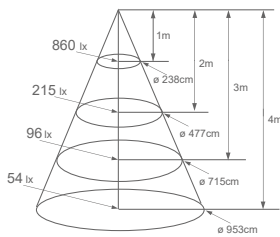

Materials / Finish

- Body: Sheet steel with white finish
- Trim: Sheet steel with white finish
- Diffuser: Opal PC, UV protected

Installation / Mounting

- Quick installation with mounting bracket and E26 base
- Suitable for 4in / 5in / 6in recessed can
- Integral gear unit allows quick and easy installation

Standards

- Designed and manufactured to comply with international standard EN60598
- Class II Electrical
- ETL

(D) (H)
 10W : Ø4" / 5" / 6" x 3.35"
 12W : Ø5" / 6" x 3.46"

Model	Voltage	Wattage	Color Temp	Beam Angle	CRI (Ra)	Lumen	Recessed Can
ND5222-10W/927	120V	10W	2700K	90°	≥ 90	650 lm	4 in / 5 in / 6 in
ND5222-10W/930	120V	10W	3000K	90°	≥ 90	650 lm	4 in / 5 in / 6 in
ND5222-10W/940	120V	10W	4000K	90°	≥ 90	650 lm	4 in / 5 in / 6 in
ND5222-10W/950	120V	10W	5000K	90°	≥ 90	650 lm	4 in / 5 in / 6 in
ND5223-12W/927	120V	12W	2700K	90°	≥ 90	800 lm	5 in / 6 in
ND5223-12W/930	120V	12W	3000K	90°	≥ 90	800 lm	5 in / 6 in
ND5223-12W/940	120V	12W	4000K	90°	≥ 90	800 lm	5 in / 6 in
ND5223-12W/950	120V	12W	5000K	90°	≥ 90	800 lm	5 in / 6 in