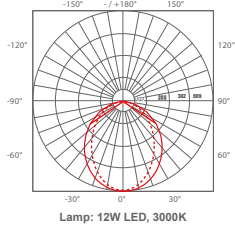

Materials / Finish

- Body: Sheet steel with white finish
- Trim: Sheet steel with white finish
- Diffuser: Opal PC, UV protected

Installation / Mounting

- Quick installation with mounting bracket and E26 base
- Suitable for 4in / 5in / 6in recessed can
- Integral gear unit allows quick and easy installation

Standards

- Designed and manufactured to comply with international standard EN60598
- Class II Electrical
- ETL

(D) (H)
 10W : Ø4" / 5" / 6" x 3.35"
 12W : Ø5" / 6" x 3.46"

Model	Voltage	Wattage	Color Temp	Beam Angle	CRI (Ra)	Lumen	Recessed Can
ND5222-10W/927	120V	10W	2700K	90°	≥ 90	650 lm	4 in / 5 in / 6 in
ND5222-10W/930	120V	10W	3000K	90°	≥ 90	650 lm	4 in / 5 in / 6 in
ND5222-10W/940	120V	10W	4000K	90°	≥ 90	650 lm	4 in / 5 in / 6 in
ND5222-10W/950	120V	10W	5000K	90°	≥ 90	650 lm	4 in / 5 in / 6 in
ND5223-12W/927	120V	12W	2700K	90°	≥ 90	800 lm	5 in / 6 in
ND5223-12W/930	120V	12W	3000K	90°	≥ 90	800 lm	5 in / 6 in
ND5223-12W/940	120V	12W	4000K	90°	≥ 90	800 lm	5 in / 6 in
ND5223-12W/950	120V	12W	5000K	90°	≥ 90	800 lm	5 in / 6 in