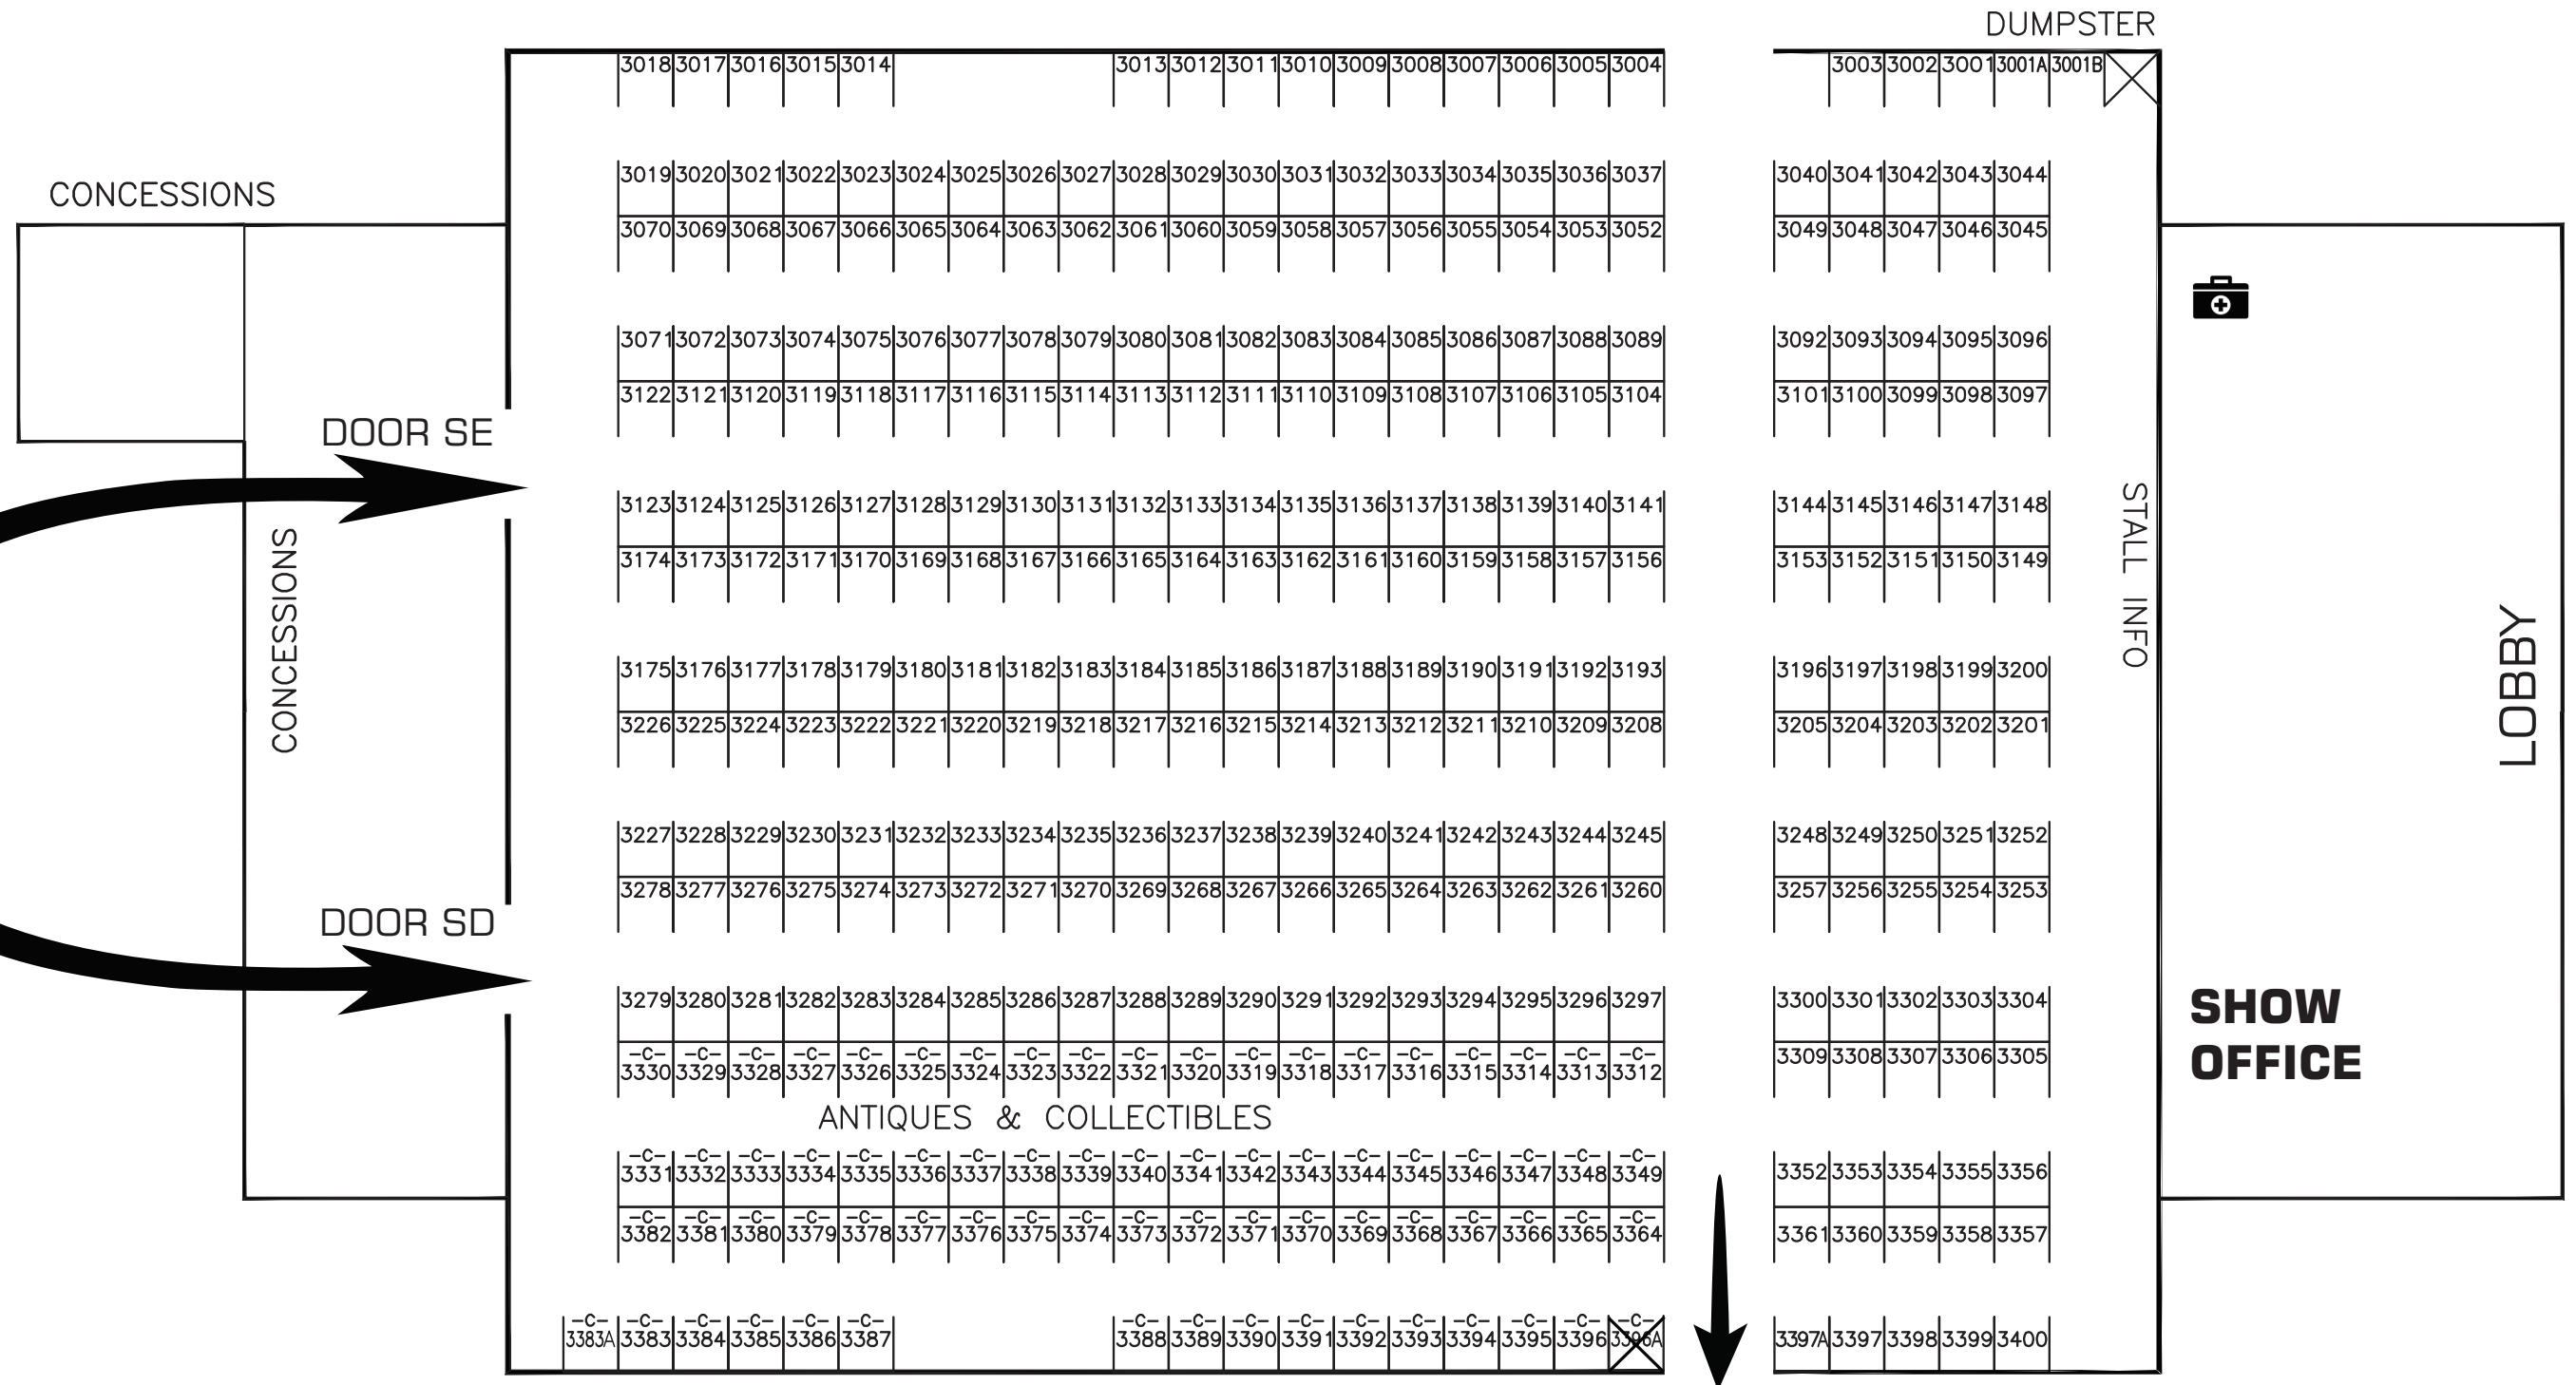

PORTLAND AUTO SWAP MEET HALL D

VENDOR ENTRY

CONCESSIONS

DOOR SE

CONCESSIONS

DOOR SD

DUMPSTER

STALL INFO