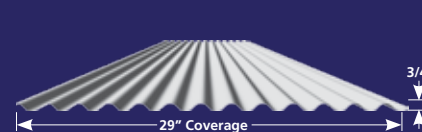

GULFWAVE™

Ride the wave of architectural distinction with this 3/4" high rolling rib exposed fastener panel.

Substrate/ Warranty: Aluminum-Zinc Alloy (Kynar®/Painted) / 35/40 Year • Aluminum-Zinc Alloy (Mill Finish) / 25 Year • 0.032 Aluminum (OceanGuard™) / 20 Year

**SUN, RAIN, OR SALT...
WE'VE GOT YOU COVERED!**

With our OceanGuard Aluminum Roofing Series you will enjoy a 20 Year Salt Water Warranty right on the beach!

FOR MORE INFO AND AVAILABLE PROFILES:
www.GulfCoastSupply.com/OceanGuard

© Copyright GulfCoast Supply and Manufacturing, LLC. All rights reserved. • Kynar500® is a registered trademark of Arkema, Inc. • Kynar500® has an allowable fade tolerance of not more than five (5.0) Hunter BE units as determined by ASTM method D-2244-2 for a minimum of 25 years from installation. *All dimensions are nominal dimensions. GC-SS-COLORGUIDE-0817