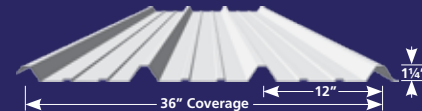

GULFPBR™

Strength and durability make this exposed fastener panel a top choice for many commercial and residential applications.