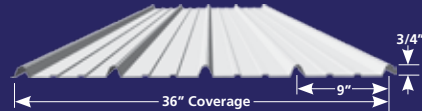

GULFSEAM™

A bold, 1 3/4" rib offers architectural distinction on this snap-lock system.

MEGALOC™

With an ultra-strong 2" rib height, this mechanically-seamed system can be installed over decking or open framing.

VERSALOC™

Available in a variety of metal types and in a 1.5" rib height. This versatile, mechanically-seamed panel is perfect for many commercial and architectural applications.

EXPOSED SCREWS

GULFRIB™

Durability, strength and ease of installation make this exposed fastener panel a top choice for many residential and agricultural applications.