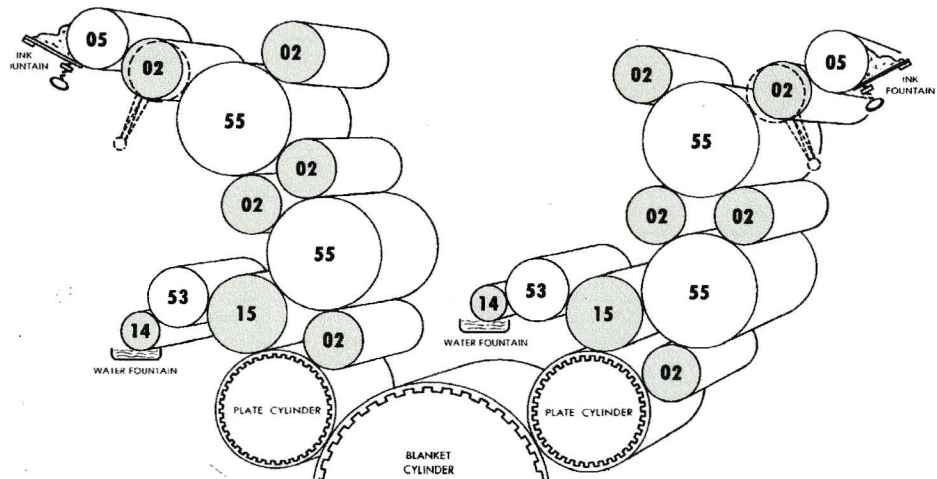

Schematic View of Ink and Water Rollers

for
HALMJET PRESS
JPT&SUPERJET
and
HALM4-COLOR PRESS
(Roller listing- this page)

Schematic Key

-  Metal or Hard Rubber Rollers available from L-O-R
-  Soft Rubber Rollers available from L-O-R
-  Rollers NOT Available from L-O-R

4-Color press has two additional towers (not shown)

HALMJETPRESS *(Schematic view-this page)* JPT and SUPER JET

SCHEMATIC NUMBER	LITH-O-ROLL PART NUMBER	DESCRIPTION	OUTSIDE DIAMETER	SURFACE LENGTH	OVERALL LENGTH	PRESS MFG PART NUMBER	ROLLER INCLUDES
-	LOR-HJ-1-K	Soft Rubber: 7 piece Ink Roll Kit (Std. Buna)	(save on roller kits ... see section 7)				--
-	LOR-HJ-1-2-K	Soft Rubber: 7 piece Ink Roll Kit (20 Duro)	(save on roller kits ... see section 7)				--
-	LOR-HJ-1-K-JM	Soft Rubber: 7 piece Ink Roll Kit (Ryno matl)	(save on roller kits ... see section 7)				--
-	LOR-HJ-1-K-SP	Soft Rubber: 7 piece Ink Roll Kit (Mix matl)	(save on roller kits ... see section 7)				--
02	HJ-102	Ink Ductor, Idler, Form Roller (w/ rubber)	1-25/32	12-3/8	12-3/4	4567	B.B.
02	HJ-102-JM	Ink Ductor, Idler, Form Roll (w/ Jomac"Ryno")	1-25/32	12-3/8	12-3/4	4567-J	B.B.
14	HJ-114	Water Metering Roll (w/ rubber covering)	1-27/32	13-1/4	15-1/4	3895	-
14	HJ-114-JM	Water Metering Roll (w/ Jomac "Ryno" matl.)	1-27/32	13-1/4	15-1/4	3895-J	-
15	HJ-115	Water Form Roll (w/ rubber covering)	2-3/8	12-3/8	13-1/2	3896	-
15	HJ-115-JM	Water Form Roller (w/ Jomac "Ryno" matl.)	2-3/8	12-3/8	13-1/2	3896-J	-