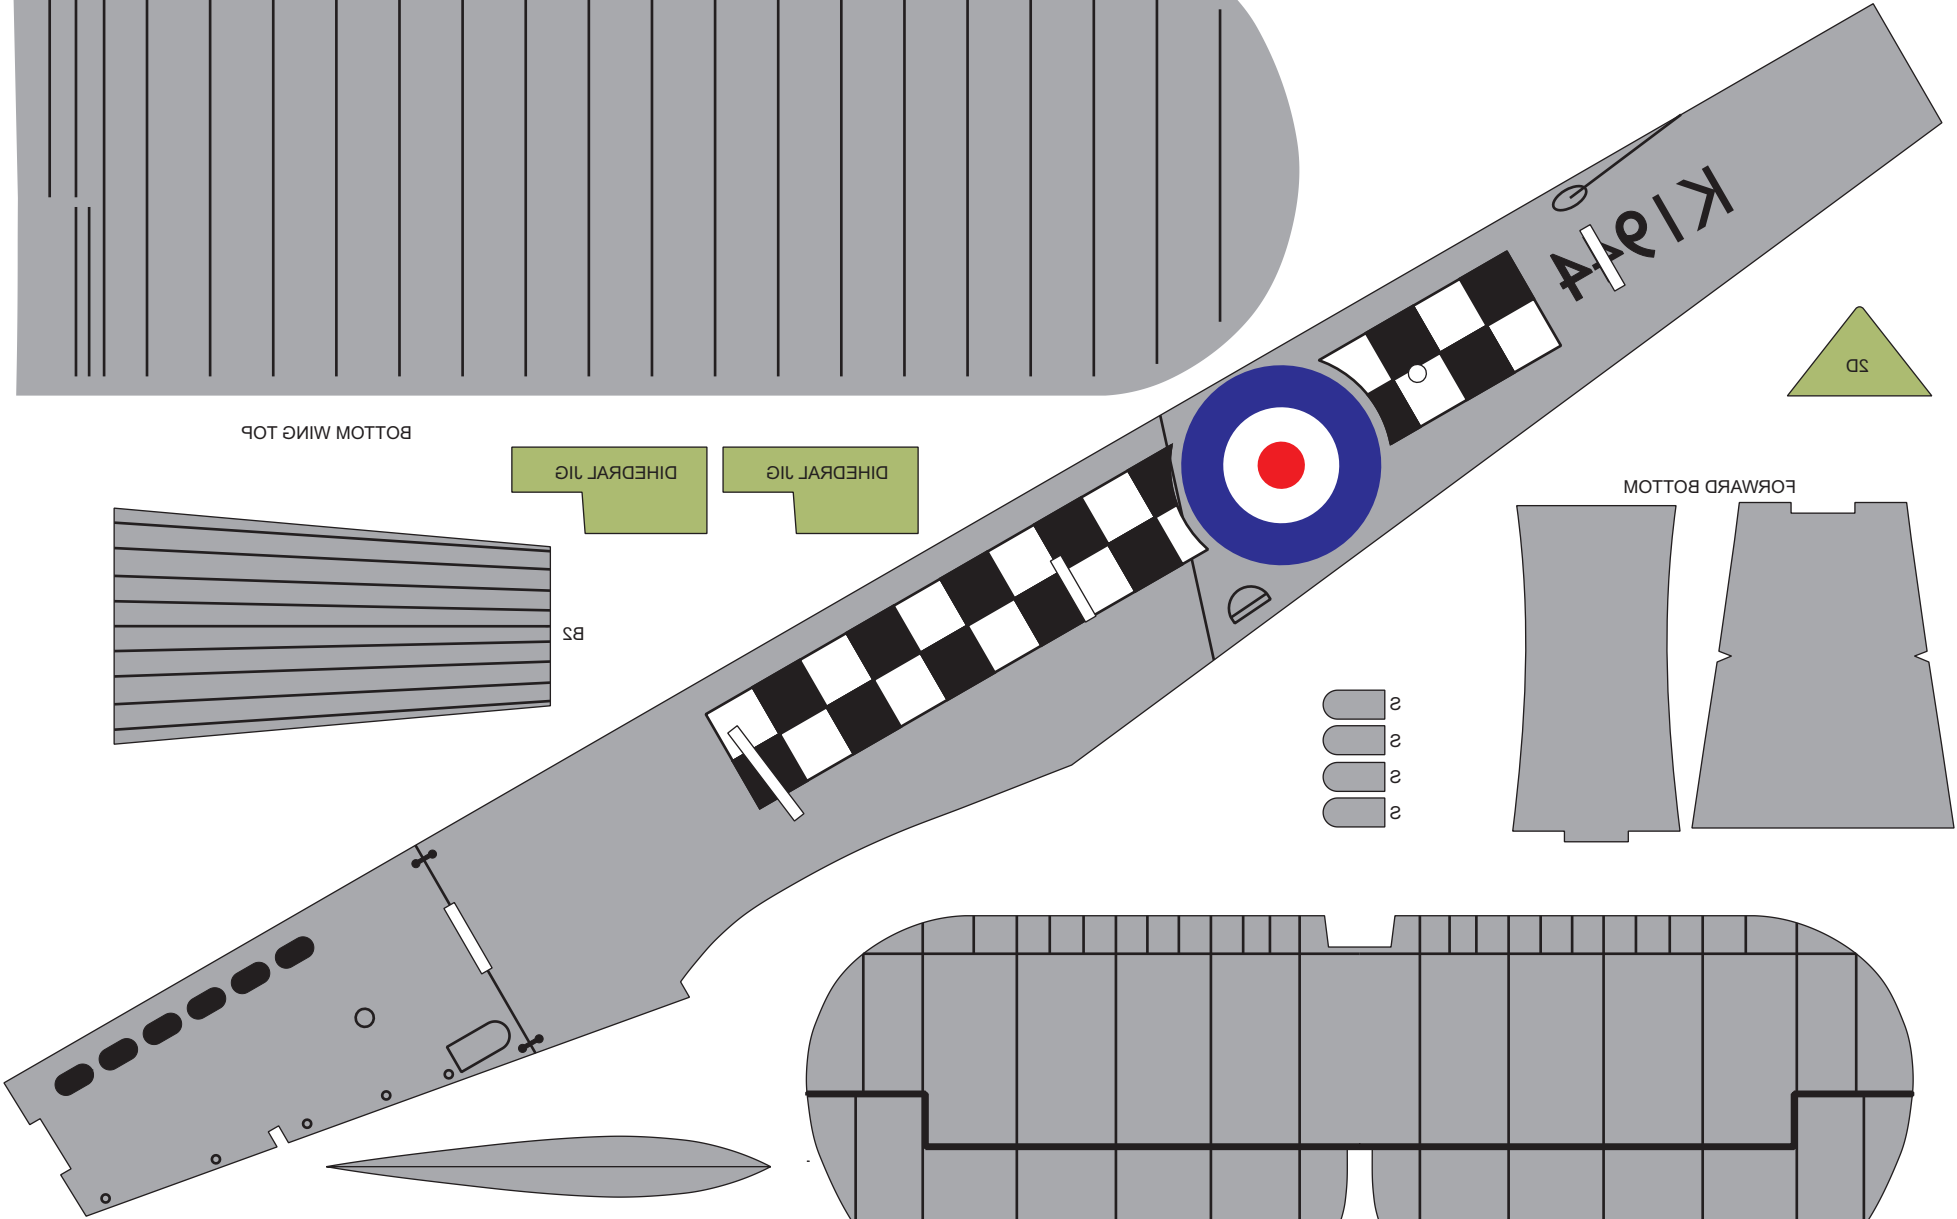

CS STRUT REAR

BOTTOM WING TOP

LANDING GEAR COVERS

44

44

FORWARD FUSE BOTTOM PIECES

INTERPLANE STRUT - FRONT

44

BOTTOM WING TOP

FORWARD BOTTOM

B1