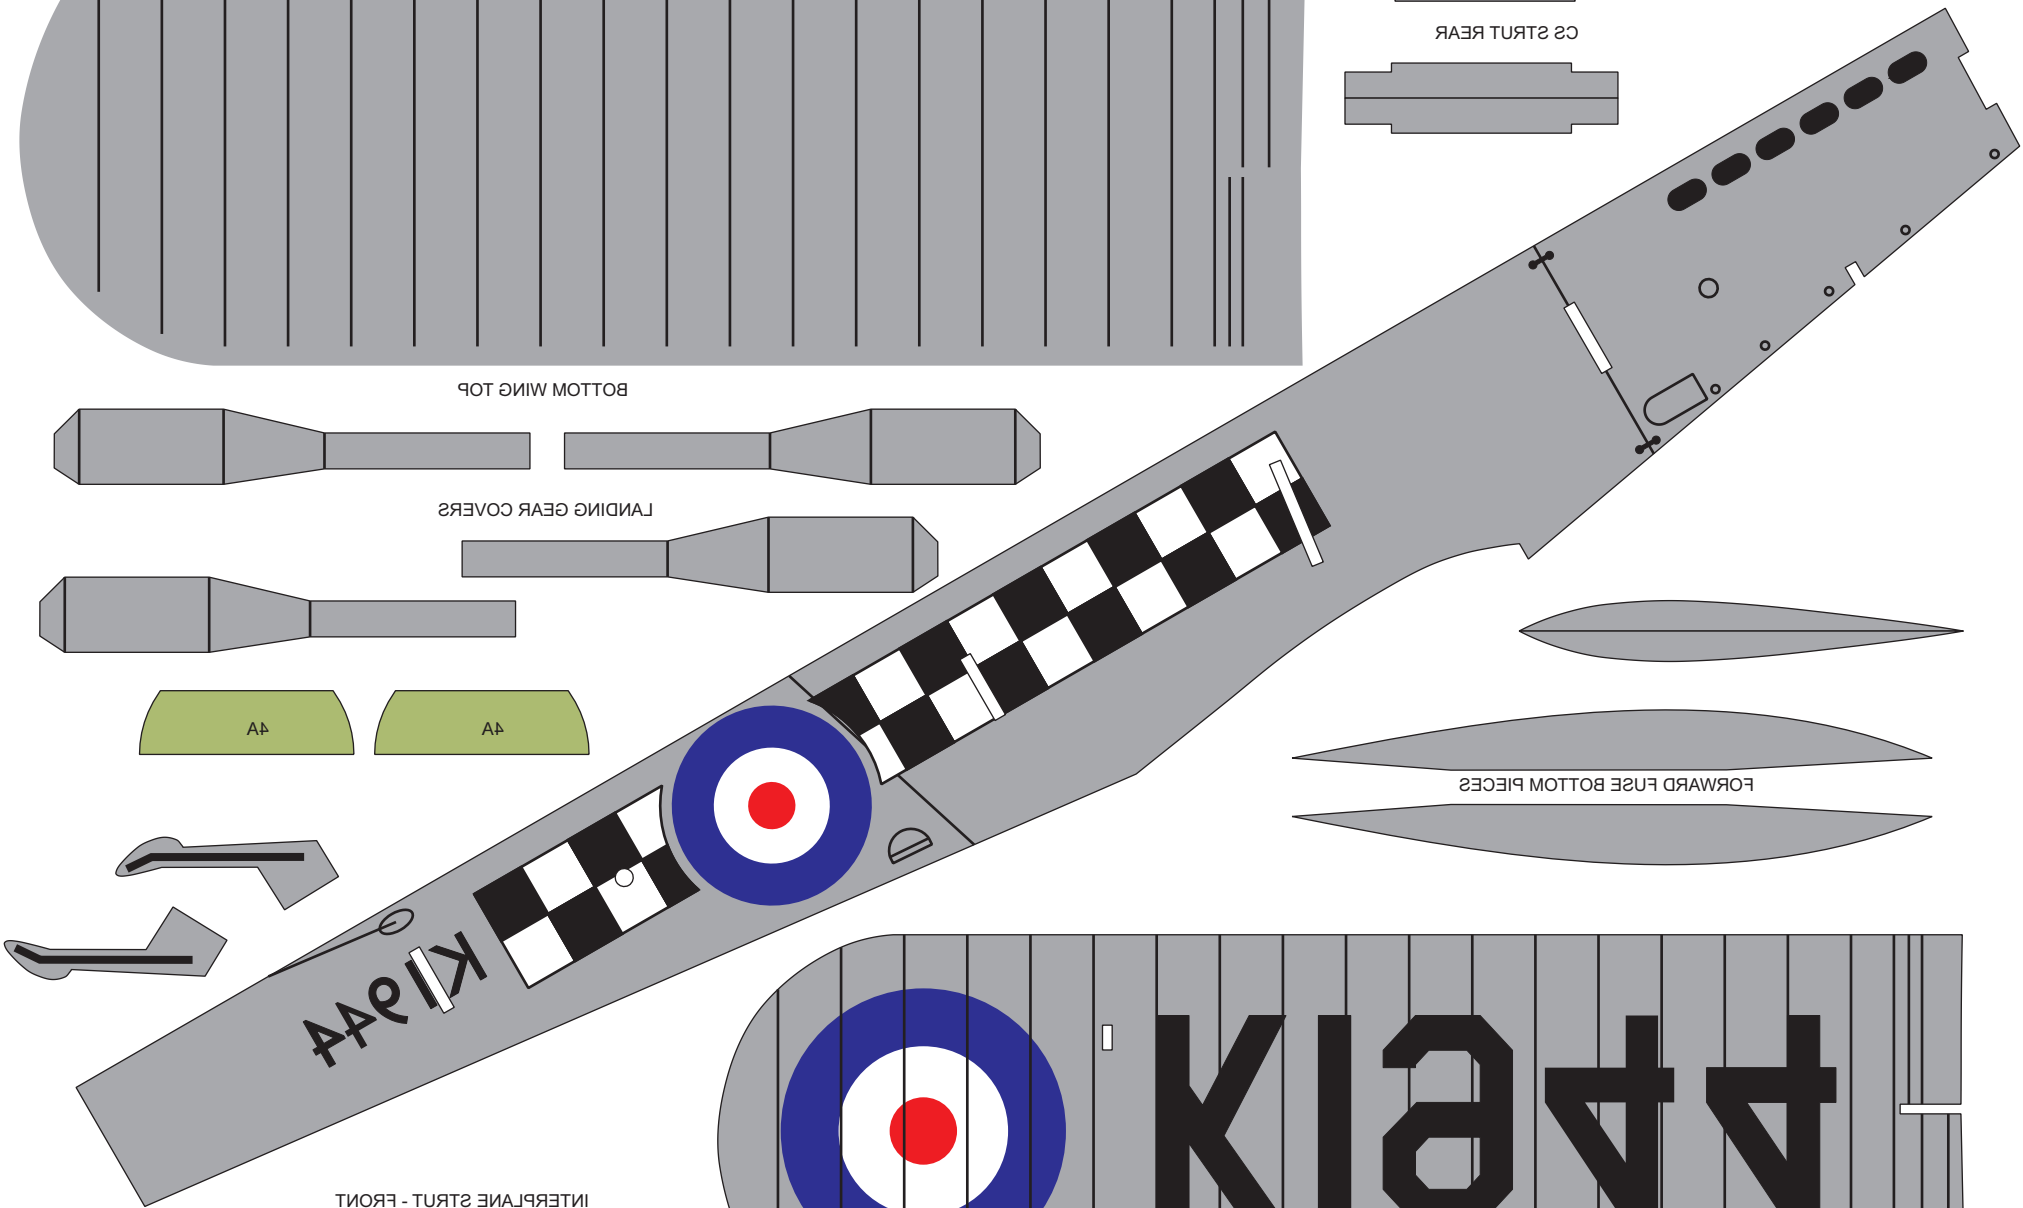

CS STRUT REAR

BOTTOM WING TOP

LANDING GEAR COVERS

44

44

FORWARD FUSE BOTTOM PIECES

INTERPLANE STRUT - FRONT

44

BOTTOM WING TOP

FORWARD BOTTOM

B1