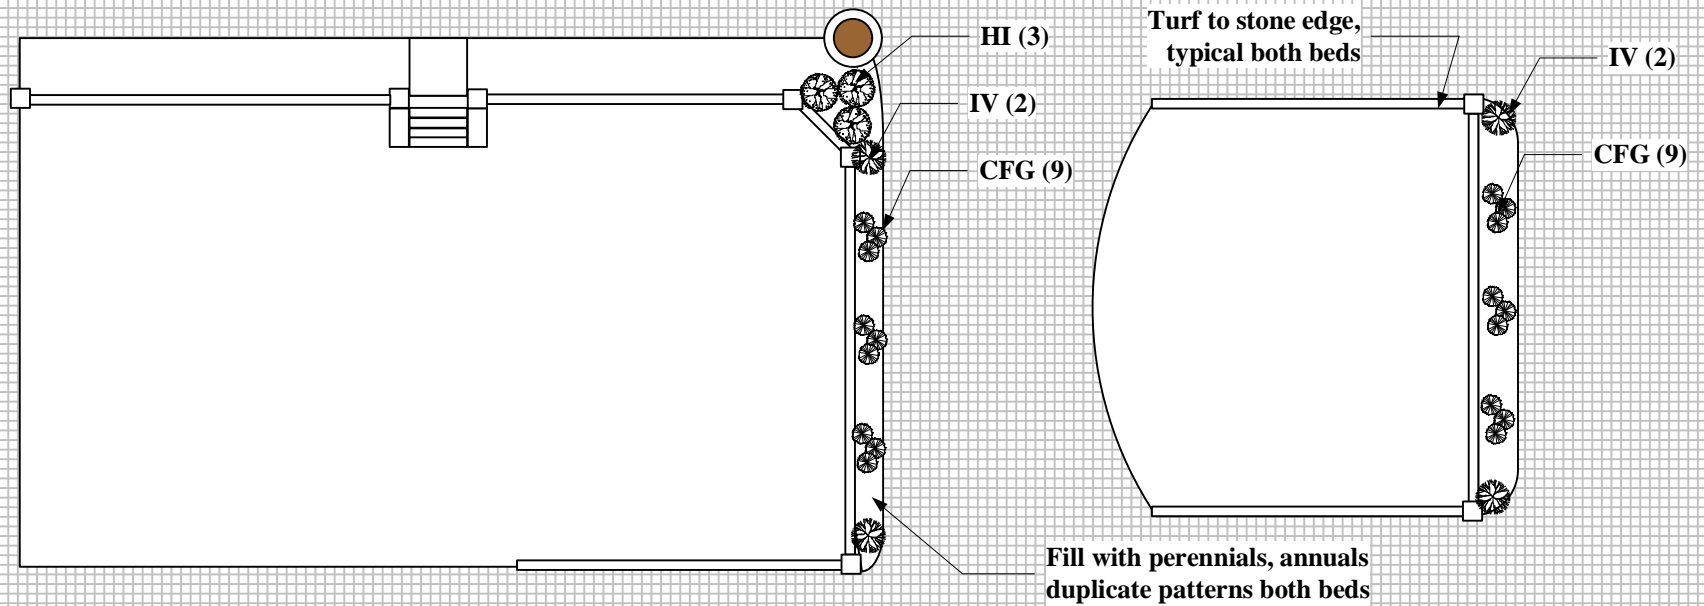

Front and Men's Tee

GRAHAM LANDSCAPE DESIGN
 205 Lakewood Drive, Tullahoma, TN
www.grahamlandscapeplan.com
 May 9, 2017

1 FOOT
 GRID

Men's and Women's
Tees South Beds

GRAHAM LANDSCAPE DESIGN
205 Lakewood Drive, Tullahoma, TN
www.grahamlandscapeplan.com
May 9, 2017

1 FOOT
GRID

East Islands Plan A

GRAHAM LANDSCAPE DESIGN
 205 Lakewood Drive, Tullahoma, TN
www.grahamlandscapeplan.com
 May 9, 2017

 1 FOOT
 GRID

South Parking Lot Edge

GRAHAM LANDSCAPE DESIGN
 205 Lakewood Drive, Tullahoma, TN
www.grahamlandscapeplan.com
 May 9, 2017