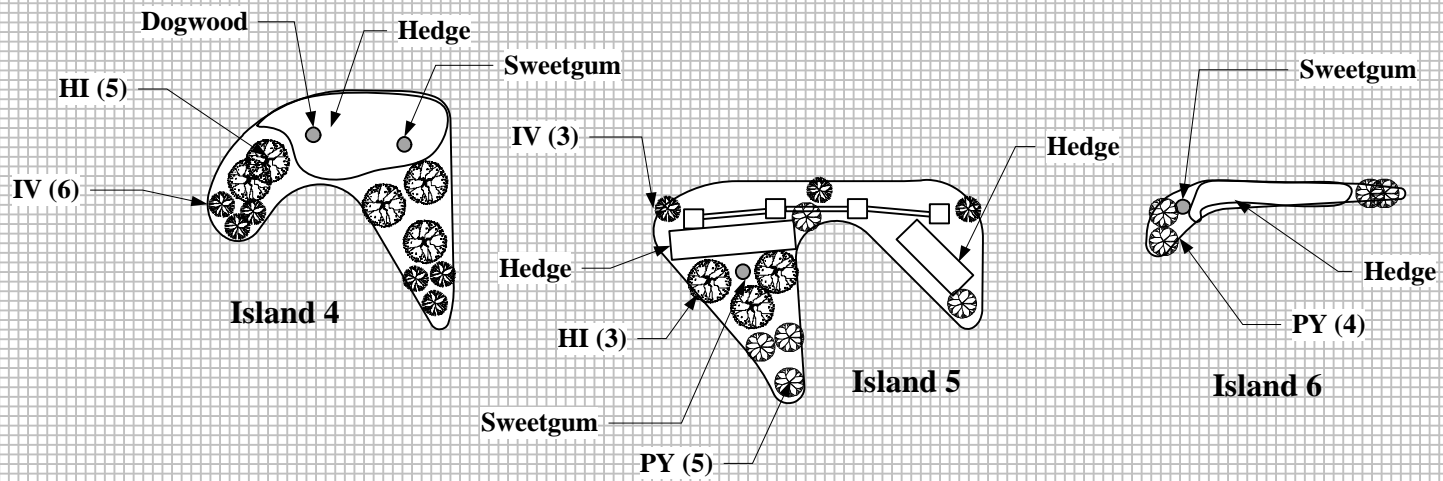

1 FOOT
GRID

East Islands Plan A

GRAHAM LANDSCAPE DESIGN
 205 Lakewood Drive, Tullahoma, TN
www.grahamlandscapeplan.com
 May 9, 2017

 1 FOOT
 GRID

South Parking Lot Edge

GRAHAM LANDSCAPE DESIGN
 205 Lakewood Drive, Tullahoma, TN
www.grahamlandscapeplan.com
 May 9, 2017