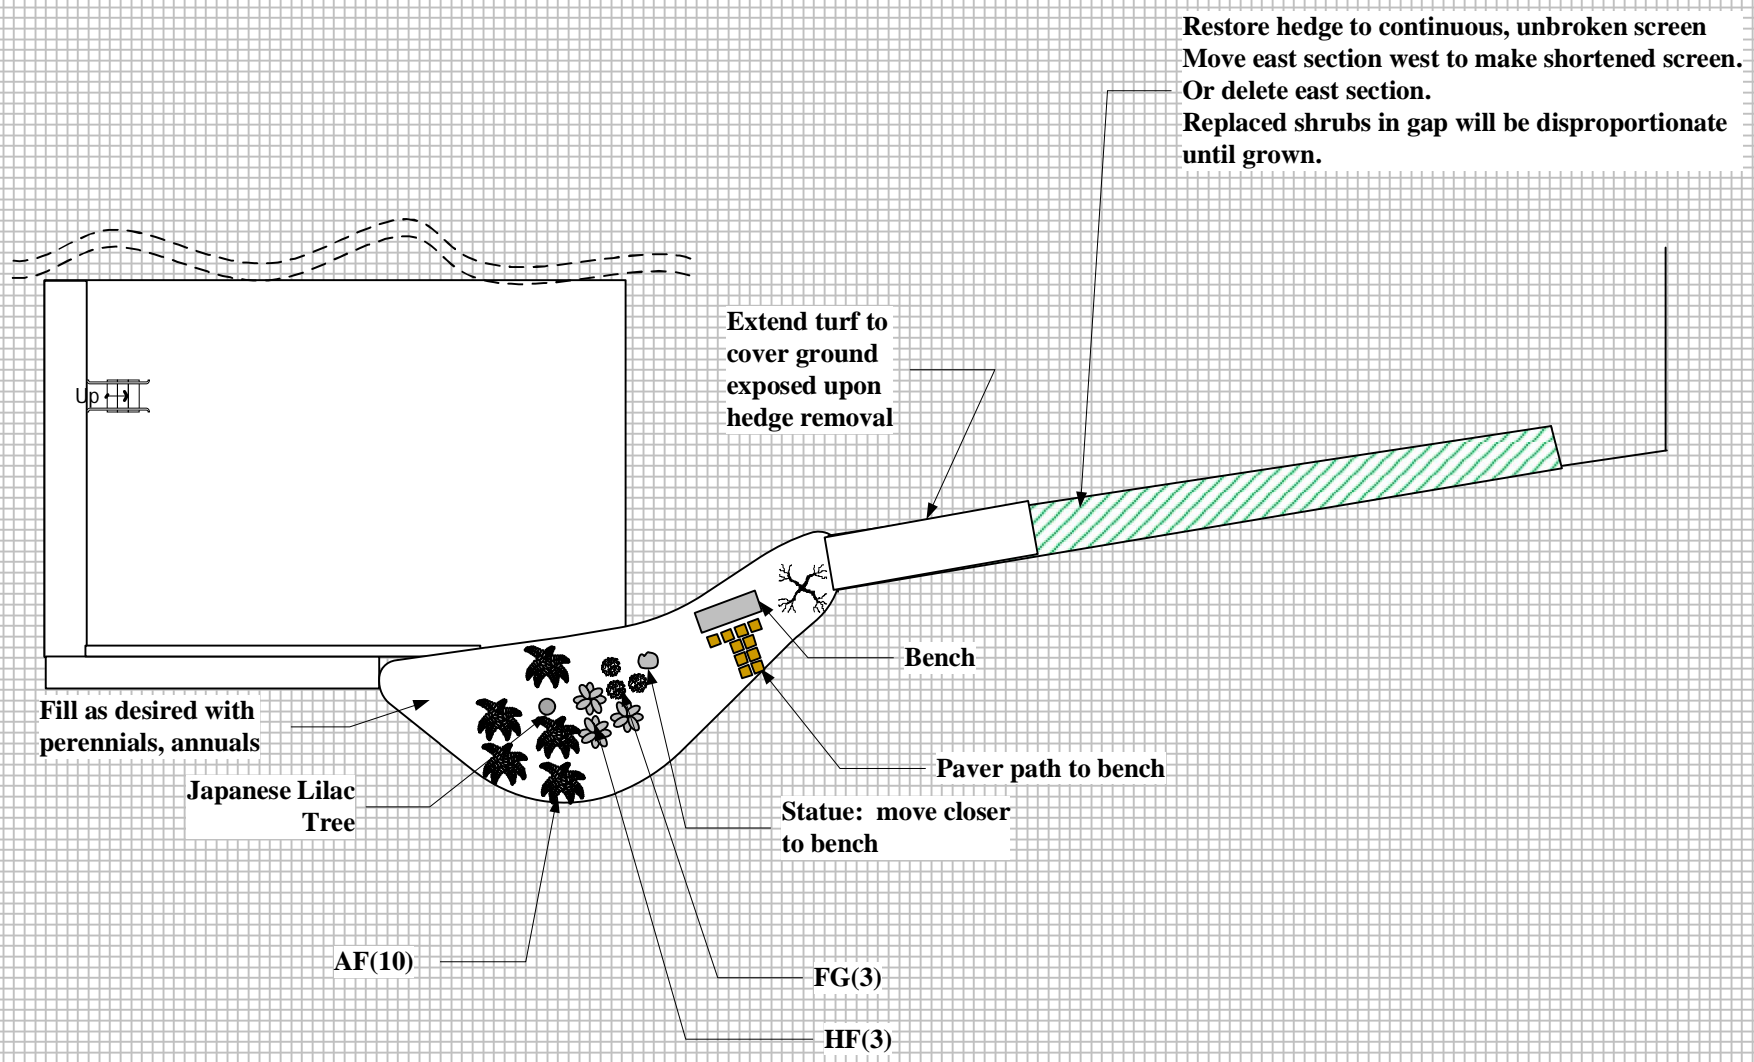

Front and Men's Tee

GRAHAM LANDSCAPE DESIGN
 205 Lakewood Drive, Tullahoma, TN
www.grahamlandscapeplan.com
 May 9, 2017

1 FOOT
 GRID

Men's and Women's
Tees South Beds

GRAHAM LANDSCAPE DESIGN
205 Lakewood Drive, Tullahoma, TN
www.grahamlandscapeplan.com
May 9, 2017

1 FOOT
GRID

East Islands Plan A

GRAHAM LANDSCAPE DESIGN
 205 Lakewood Drive, Tullahoma, TN
www.grahamlandscapeplan.com
 May 9, 2017

 1 FOOT
 GRID

South Parking Lot Edge

GRAHAM LANDSCAPE DESIGN
 205 Lakewood Drive, Tullahoma, TN
www.grahamlandscapeplan.com
 May 9, 2017