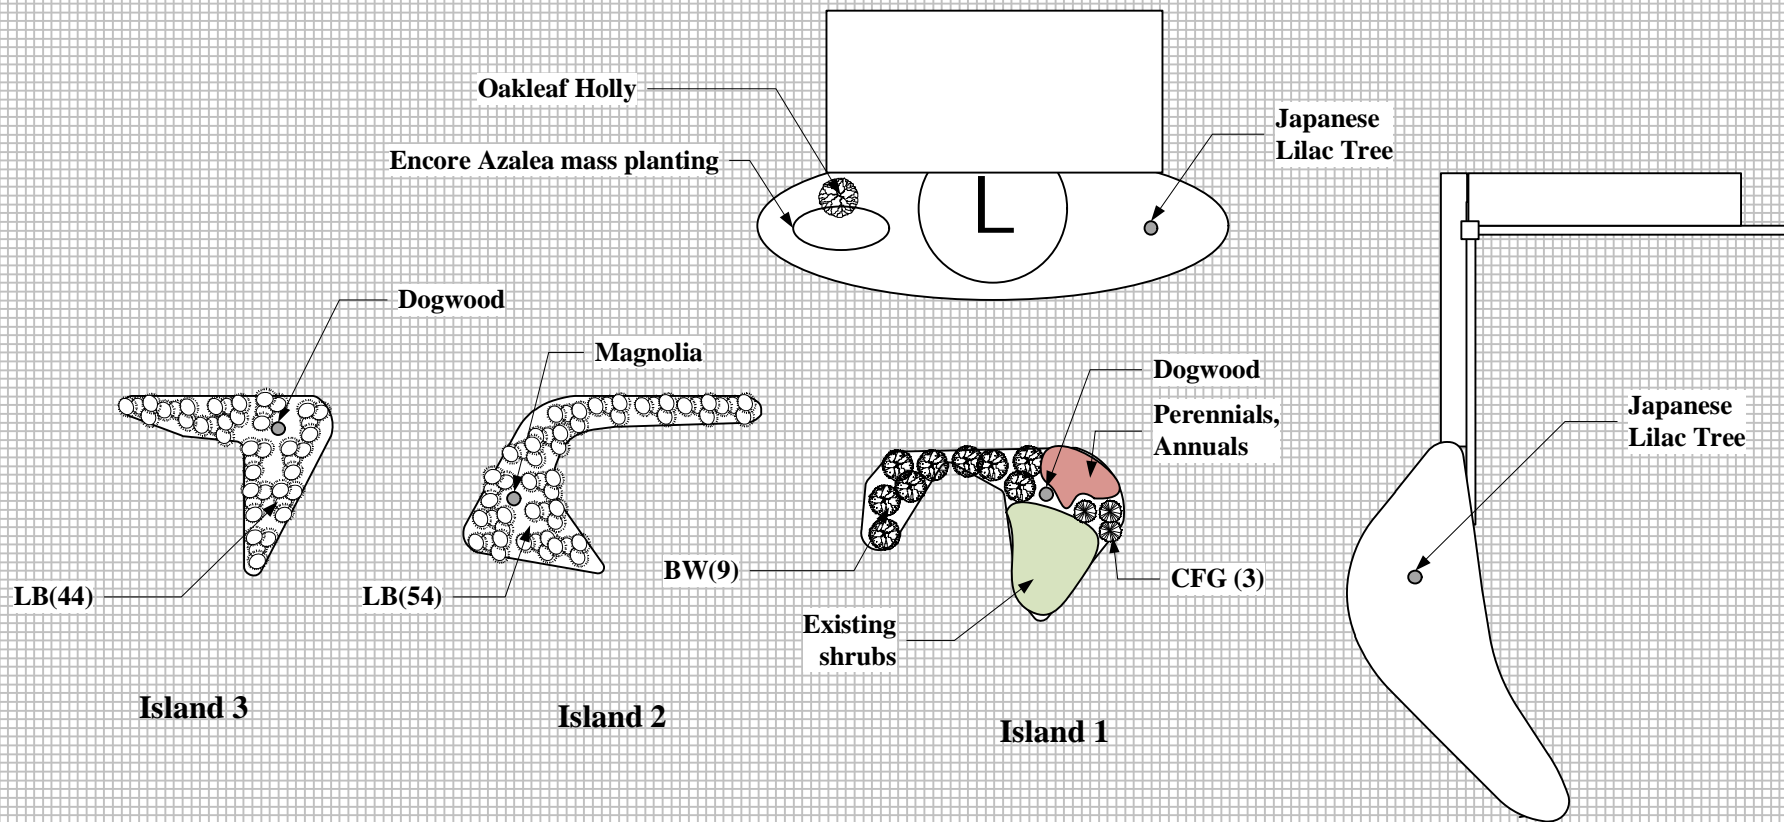

Front and Men's Tee

GRAHAM LANDSCAPE DESIGN
 205 Lakewood Drive, Tullahoma, TN
www.grahamlandscapeplan.com
 May 9, 2017

1 FOOT
 GRID

Men's and Women's
Tees South Beds

GRAHAM LANDSCAPE DESIGN
205 Lakewood Drive, Tullahoma, TN
www.grahamlandscapeplan.com
May 9, 2017

1 FOOT
GRID

East Islands Plan A

GRAHAM LANDSCAPE DESIGN
 205 Lakewood Drive, Tullahoma, TN
www.grahamlandscapeplan.com
 May 9, 2017

 1 FOOT
 GRID

South Parking Lot Edge

GRAHAM LANDSCAPE DESIGN
 205 Lakewood Drive, Tullahoma, TN
www.grahamlandscapeplan.com
 May 9, 2017