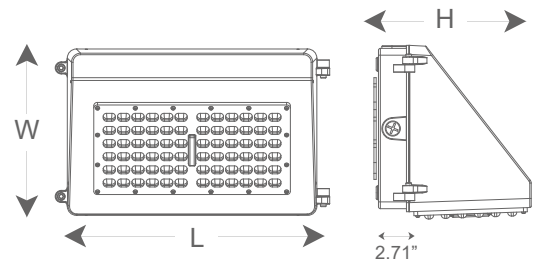

LED Floodlight

LED Wall Pack UF101E-104E

Features

- 30W / 60W / 90W / 120W LED Full or Half Cut-off Wall Pack
- High efficacy >110lm/W
- Color Rendering Index >= 70
- Uniform light output

Materials / Finish

- Body: Die-casting aluminium housing with anti-corrosive, thermostable finish
- Chips: Lumileds / Samsung

Installation / Mounting

- Quick Installation with user friendly mounting bracket

Standards

- Class II Electrical
- IP65
- UL, FCC, DLC

Accessories (Optional)

Full cut off version is available on request

	(L)	(W)	(H)
30W	14.27"	8.66"	8.19"
60W	14.27"	8.66"	8.19"
90W	14.27"	8.66"	8.19"
120W	14.27"	8.66"	8.19"

Model	Voltage	Wattage	Color Temp	Beam Angle	CRI (Ra)	Lumen
UF101E-30W/740	90-305V	30W	4000K	125 x 46°	≥70	3350 lm
UF101E-30W/750	90-305V	30W	5000K	125 x 46°	≥70	3400 lm
UF101E-30W/760	90-305V	30W	6000K	125 x 46°	≥70	3500 lm
UF102E-60W/740	90-305V	60W	4000K	125 x 46°	≥70	6800 lm
UF102E-60W/750	90-305V	60W	5000K	125 x 46°	≥70	6950 lm
UF102E-60W/760	90-305V	60W	6000K	125 x 46°	≥70	7200 lm
UF103E-90W/740	90-305V	90W	4000K	125 x 46°	≥70	9850 lm
UF103E-90W/750	90-305V	90W	5000K	125 x 46°	≥70	10050 lm
UF103E-90W/760	90-305V	90W	6000K	125 x 46°	≥70	10250 lm
UF104E-120W/740	90-305V	120W	4000K	125 x 46°	≥70	13400 lm
UF104E-120W/750	90-305V	120W	5000K	125 x 46°	≥70	13650 lm
UF104E-120W/760	90-305V	120W	6000K	125 x 46°	≥70	13700 lm