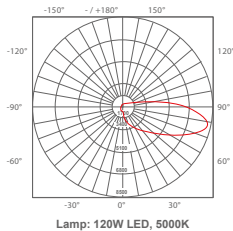

LED Floodlight

LED Wall Pack UF101E-104E

Features

- 30W / 60W / 90W / 120W LED Full or Half Cut-off Wall Pack
- High efficacy >110lm/W
- Color Rendering Index >= 70
- Uniform light output

Materials / Finish

Accessories (Optional)

Full cut off version is available on request

	(L)	(W)	(H)
30W	14.27"	8.66"	8.19"
60W	14.27"	8.66"	8.19"
90W	14.27"	8.66"	8.19"
120W	14.27"	8.66"	8.19"

Model	Voltage	Wattage	Color Temp	Beam Angle	CRI (Ra)	Lumen
UF101E-30W/740	90-305V	30W	4000K	125 x 46°	≥70	3350 lm
UF101E-30W/750	90-305V	30W	5000K	125 x 46°	≥70	3400 lm
UF101E-30W/760	90-305V	30W	6000K	125 x 46°	≥70	3500 lm
UF102E-60W/740	90-305V	60W	4000K	125 x 46°	≥70	6800 lm
UF102E-60W/750	90-305V	60W	5000K	125 x 46°	≥70	6950 lm
UF102E-60W/760	90-305V	60W	6000K	125 x 46°	≥70	7200 lm
UF103E-90W/740	90-305V	90W	4000K	125 x 46°	≥70	9850 lm
UF103E-90W/750	90-305V	90W	5000K	125 x 46°	≥70	10050 lm
UF103E-90W/760	90-305V	90W	6000K	125 x 46°	≥70	10250 lm
UF104E-120W/740	90-305V	120W	4000K	125 x 46°	≥70	13400 lm
UF104E-120W/750	90-305V	120W	5000K	125 x 46°	≥70	13650 lm
UF104E-120W/760	90-305V	120W	6000K	125 x 46°	≥70	13700 lm