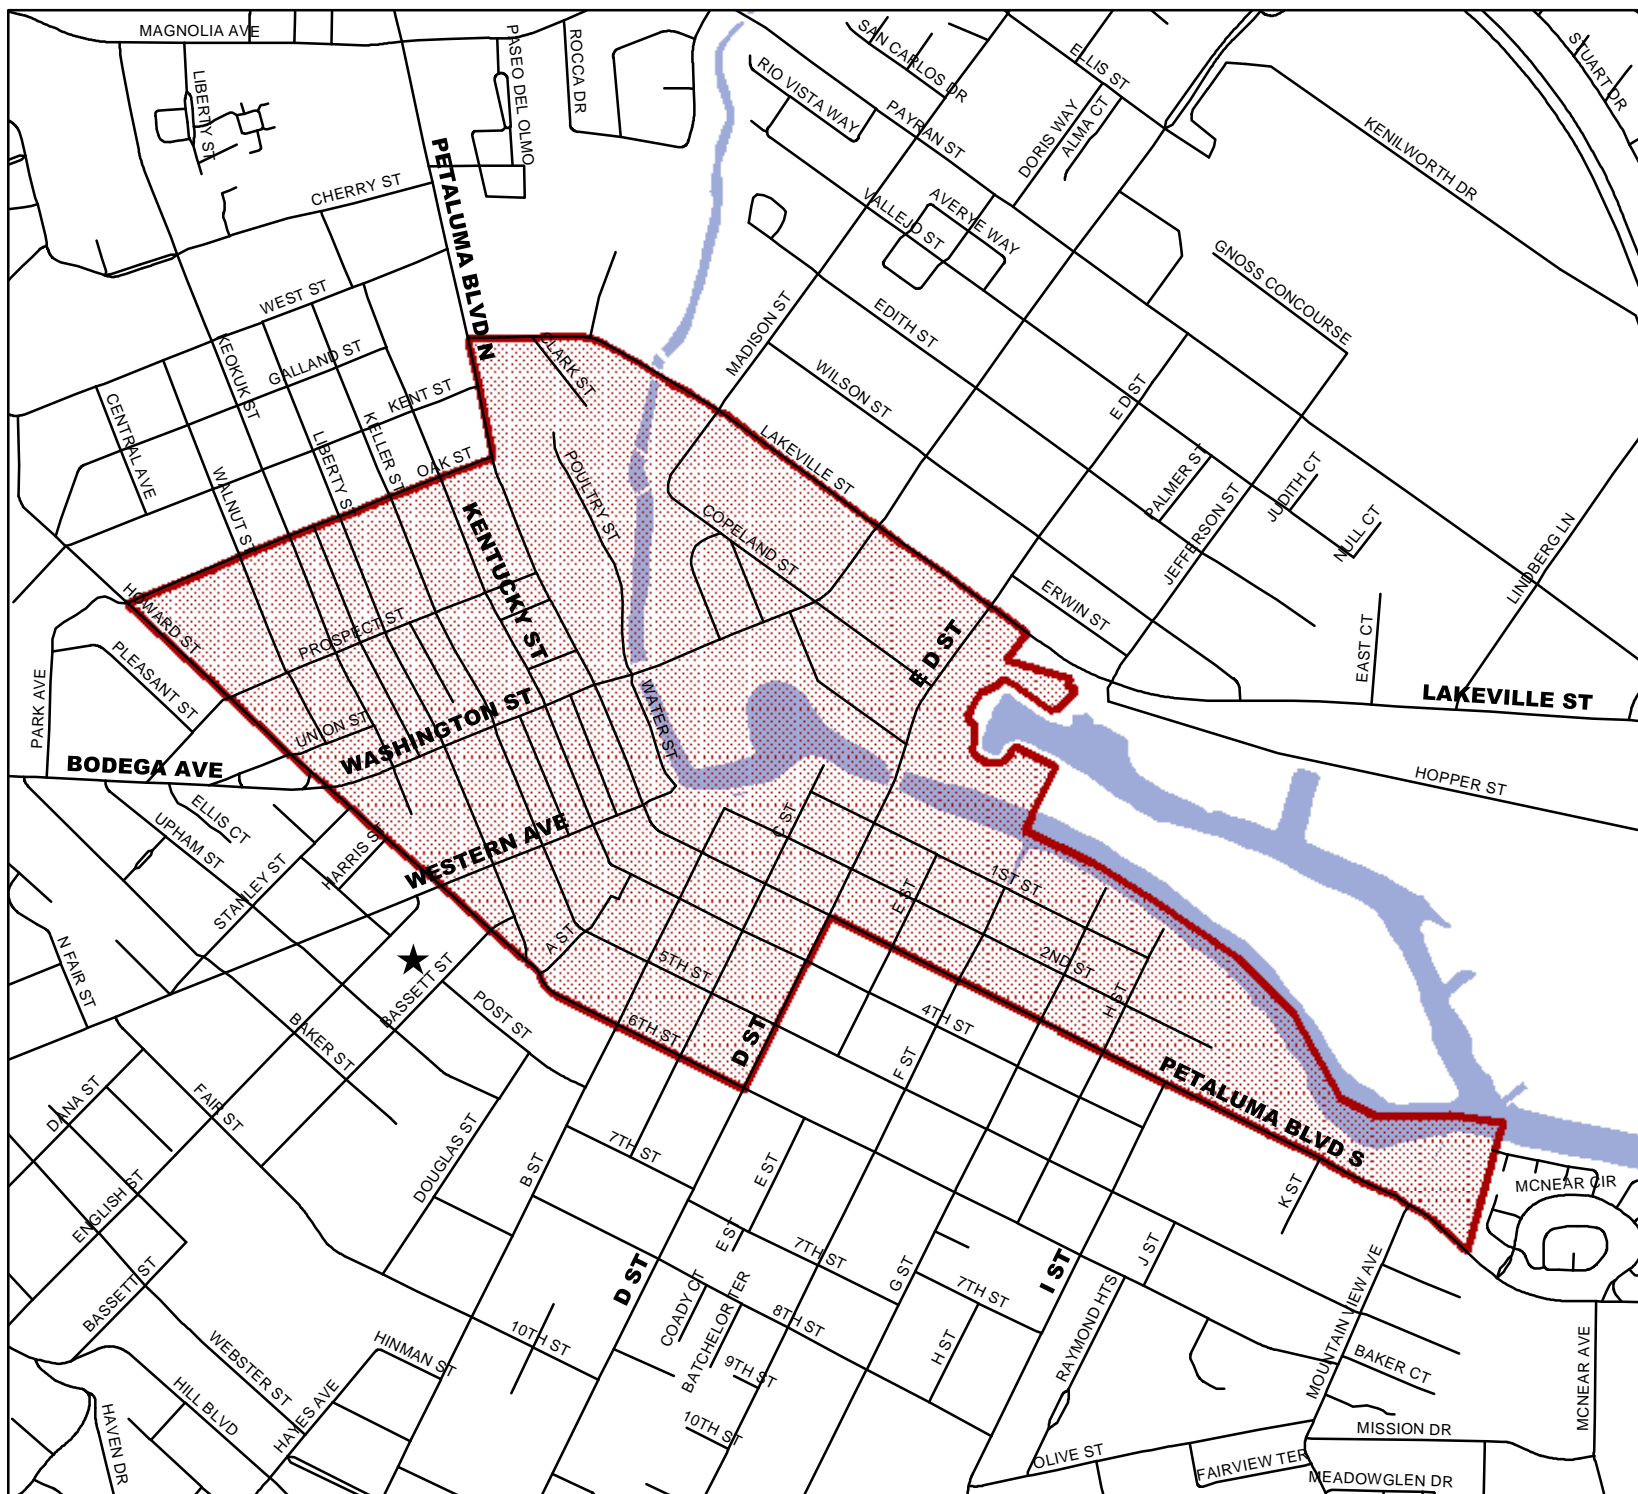

PETALUMA DOWNTOWN ASSOCIATION

CITY OF PETALUMA
CALIFORNIA

Legend

Downtown Association

City Hall