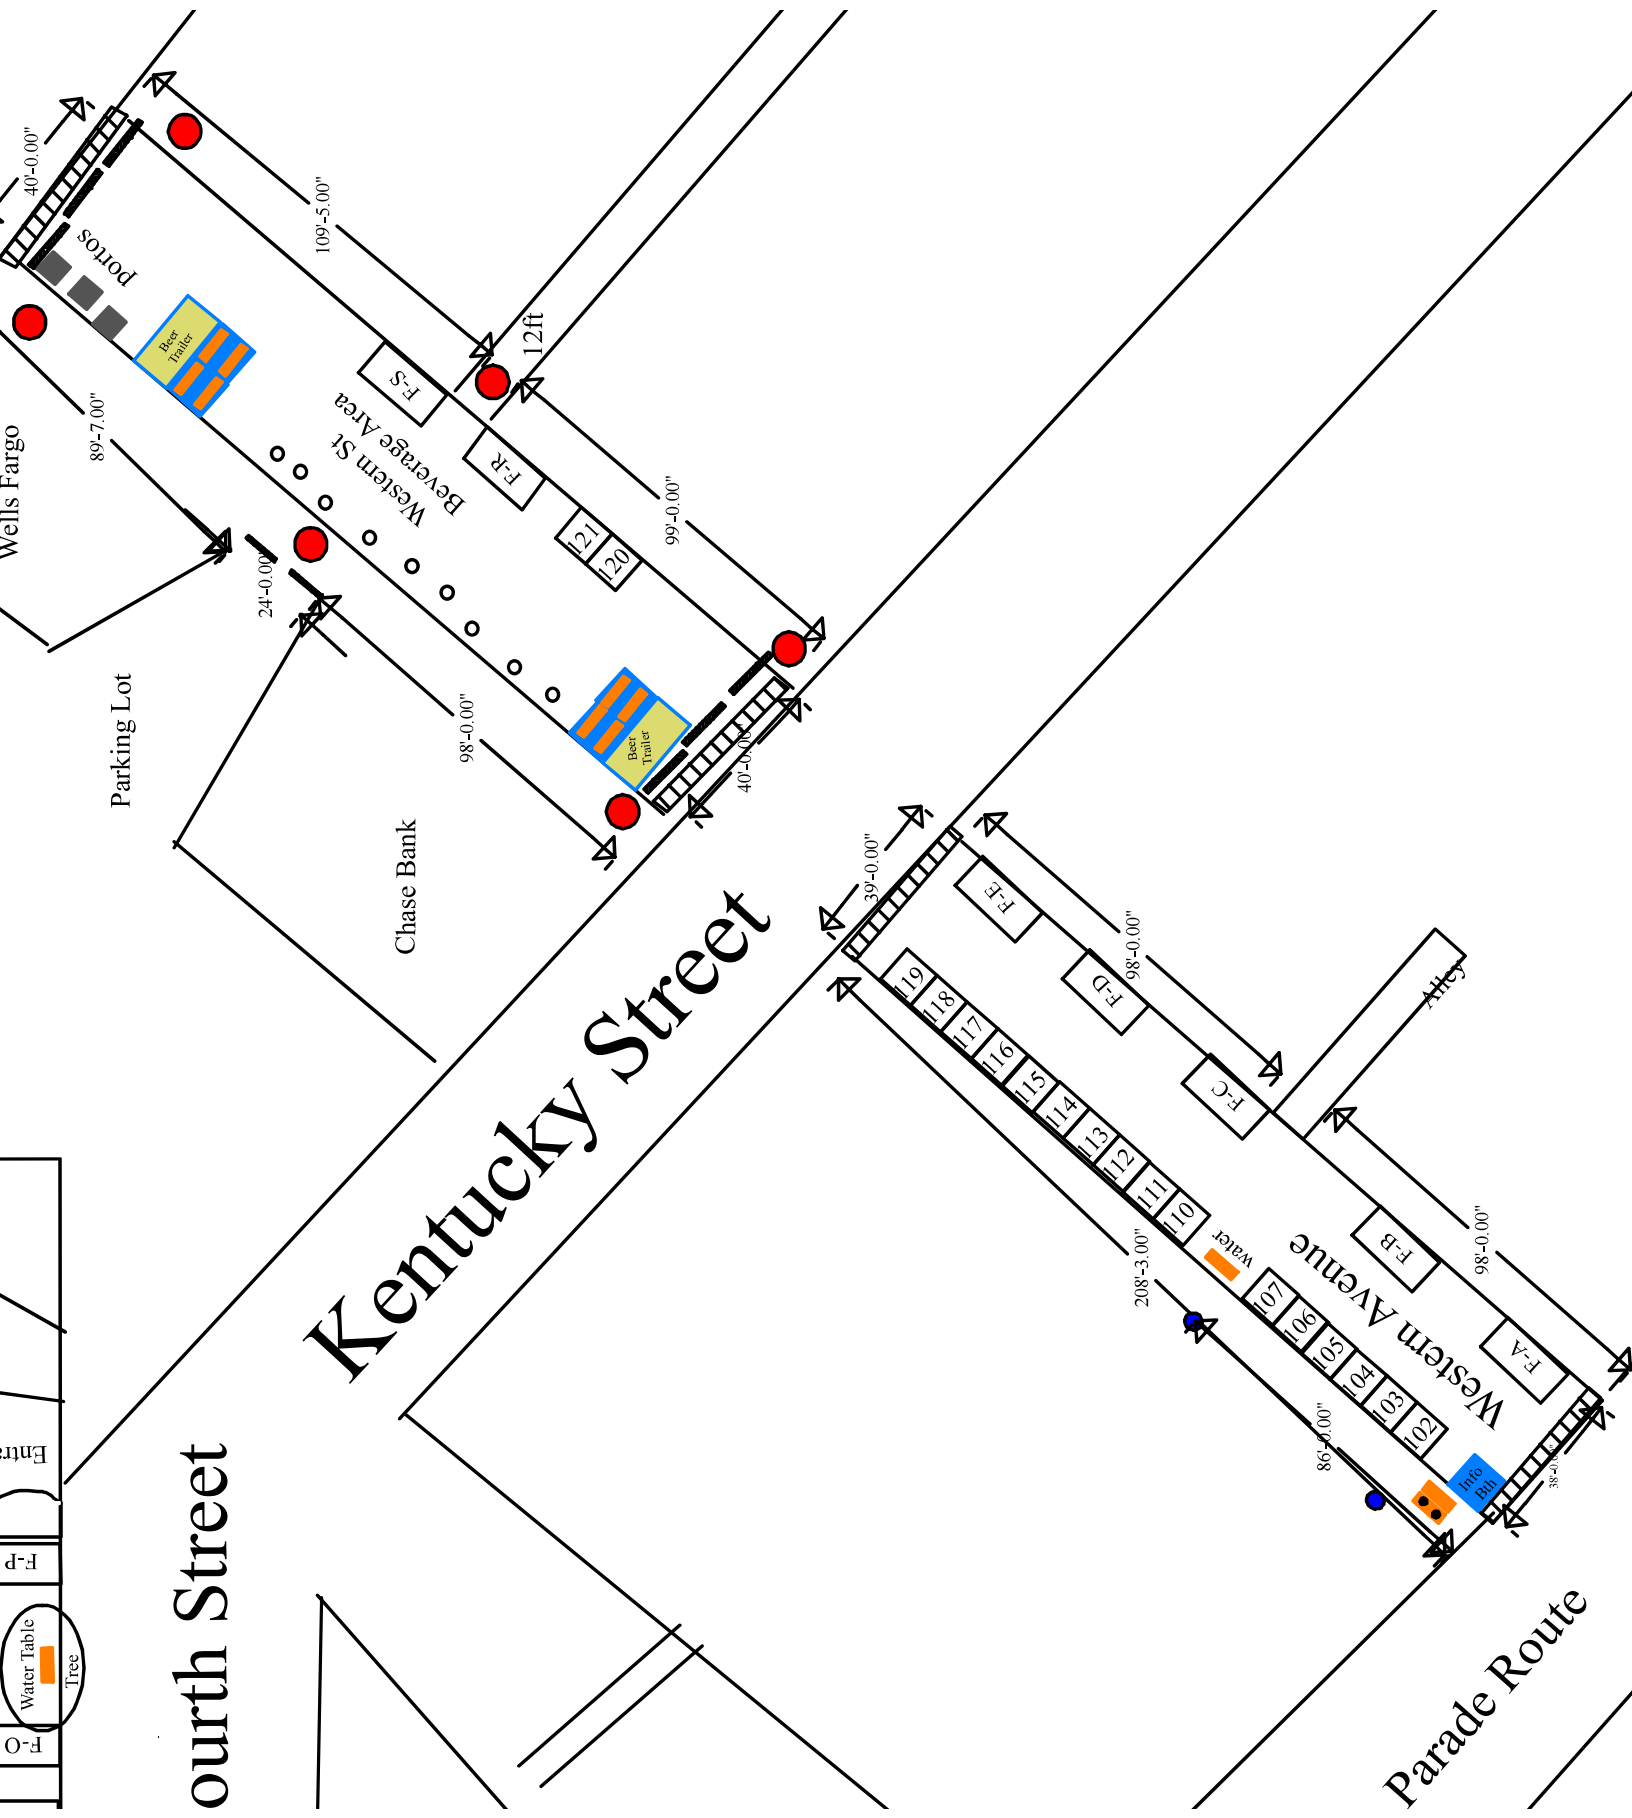

The 39th Annual
 Petaluma Butter & Egg Days
 Parade & Celebration
 Saturday, April 23, 2022
 Historic Downtown
 Petaluma, CA
 10:00 AM to 5:00 PM
 The Parade Starts at 12:00 Noon

The 39th Annual
 Petaluma Butter & Egg Days
 Parade & Celebration
 Saturday, April 23, 2022
 Historic Downtown
 Petaluma, CA
 10:00 AM to 5:00 PM
 The Parade Starts at 12:00 Noon

Library Driveway

ourth Street

Kentucky Street

Parade Route

Western Avenue

Portos

Wells Fargo

Parking Lot

Chase Bank

Western St

Beverage Area

Beer Trailer

Beer Trailer

Water

Info Box

Entr

C Street

Rex Ace

B Street
F-G
F-H
70
71
72
73
74
75
76
77
78
79
80

97'-0.00"

120'-0.00"

96'-0.00"

waiter

Beer Trailer