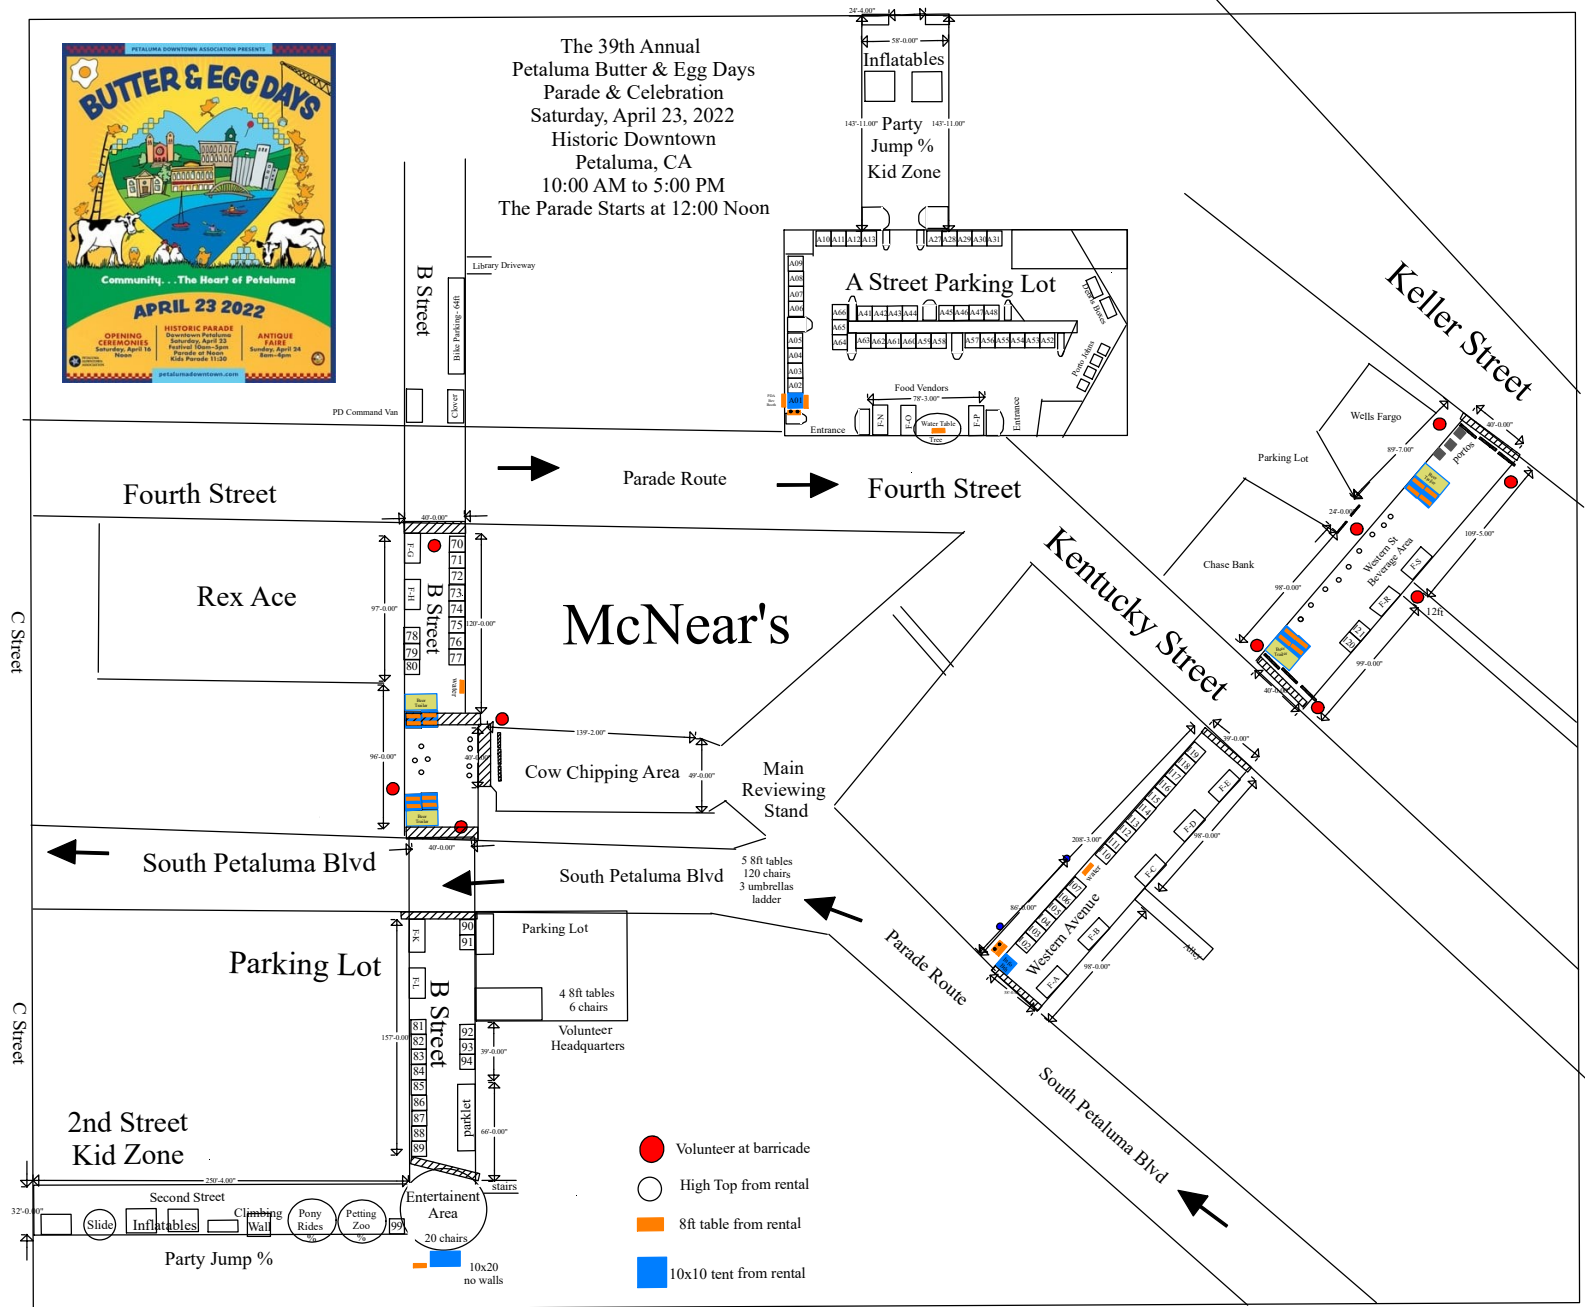

The 39th Annual
 Petaluma Butter & Egg Days
 Parade & Celebration
 Saturday, April 23, 2022
 Historic Downtown
 Petaluma, CA
 10:00 AM to 5:00 PM
 The Parade Starts at 12:00 Noon

The 39th Annual
 Petaluma Butter & Egg Days
 Parade & Celebration
 Saturday, April 23, 2022
 Historic Downtown
 Petaluma, CA
 10:00 AM to 5:00 PM
 The Parade Starts at 12:00 Noon

Library Driveway

ourth Street

Kentucky Street

Parade Route

Western Avenue

Portos

Wells Fargo

Parking Lot

Chase Bank

Western St

Beverage Area

Beer Trailer

Beer Trailer

Water

Info Box

Entr

Beer Trailer

40'-0.00"

South Petaluma Blvd

40'-0.00"

C Street

Parking Lot

B Street
F-K
F-L
81
82
83
84
85
86
87
88
89

157'-0.00"