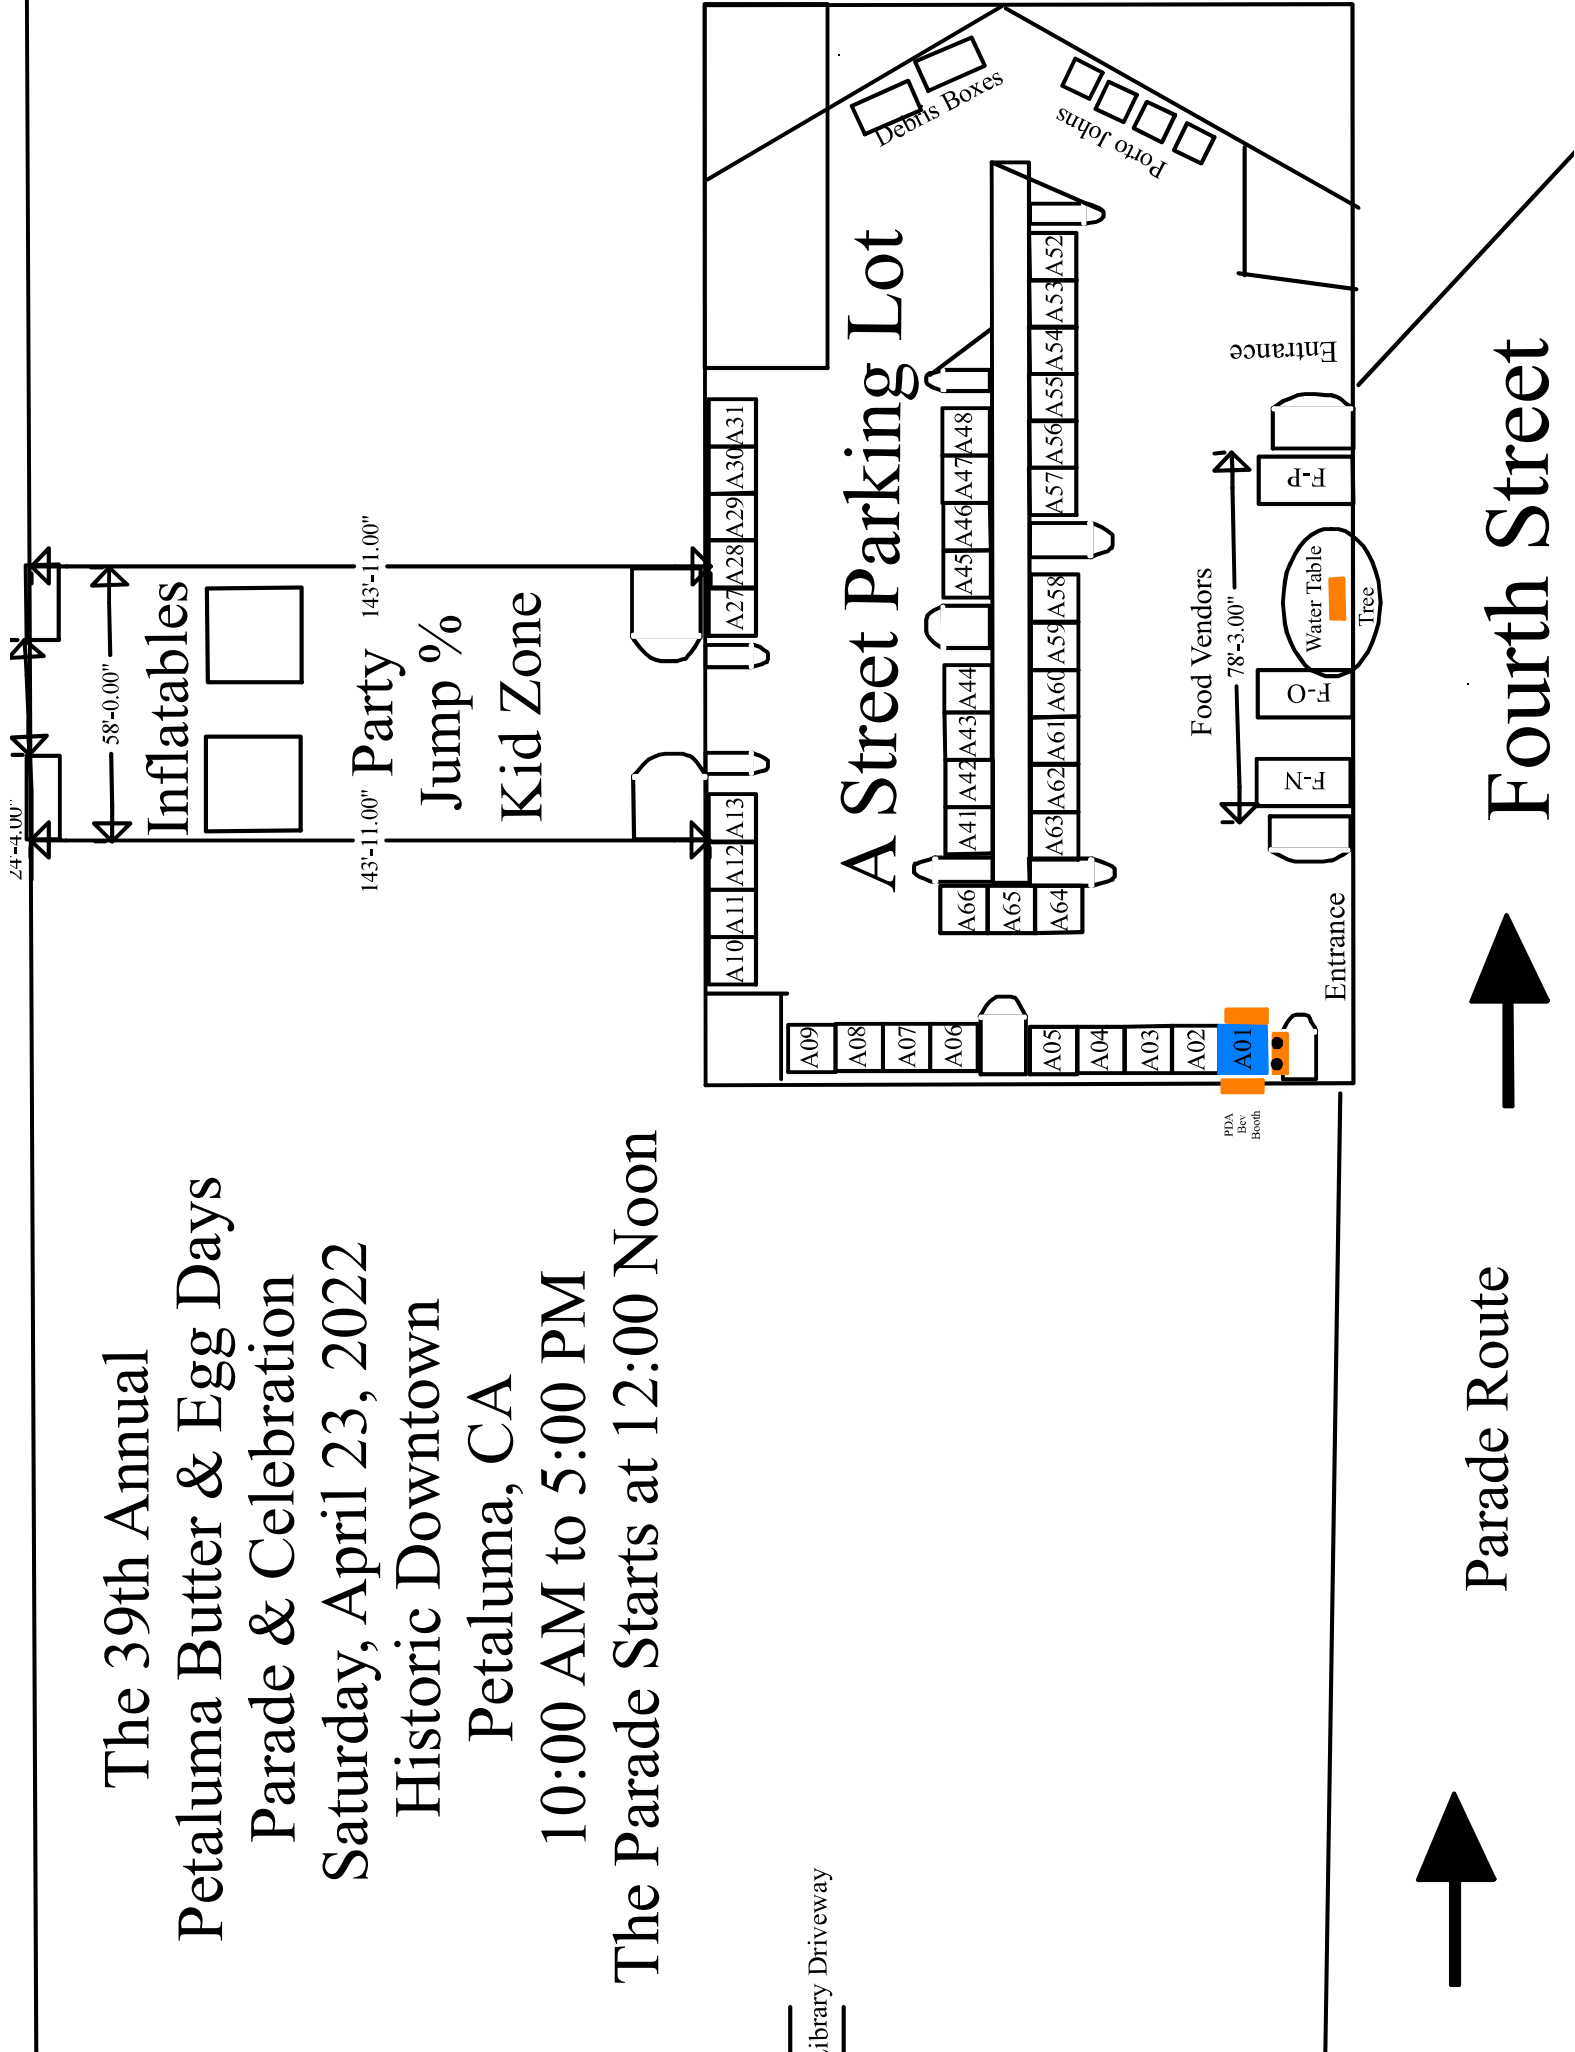

The 39th Annual
 Petaluma Butter & Egg Days
 Parade & Celebration
 Saturday, April 23, 2022
 Historic Downtown
 Petaluma, CA
 10:00 AM to 5:00 PM
 The Parade Starts at 12:00 Noon

The 39th Annual
 Petaluma Butter & Egg Days
 Parade & Celebration
 Saturday, April 23, 2022
 Historic Downtown
 Petaluma, CA
 10:00 AM to 5:00 PM
 The Parade Starts at 12:00 Noon

Library Driveway

ourth Street

Kentucky Street

Parade Route

Western Avenue

Portos

Wells Fargo

Parking Lot

Chase Bank

Western St

Beverage Area

Beer Trailer

Beer Trailer

Water

Info Box

Entr

C Street

Rex Ace

B Street
F-G
F-H
70
71
72
73
74
75
76
77
78
79
80

97'-0.00"

120'-0.00"

96'-0.00"

waiter

Beer Trailer