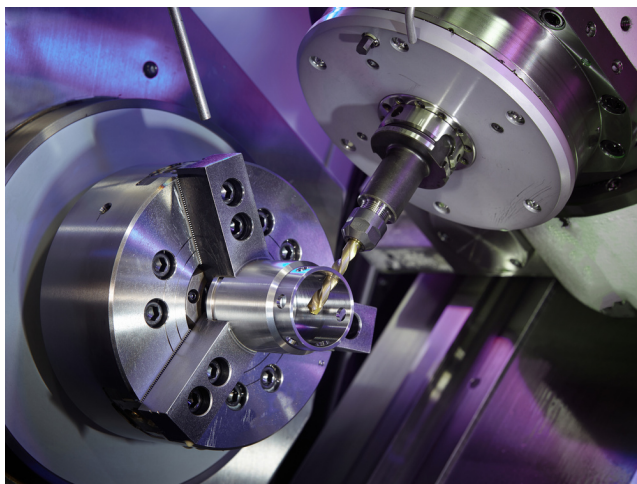

Maquinados especiales

- Precisión excepcional
- Calidad superior
- Personalización a medida
- Residencia y durabilidad
- acabado impecable