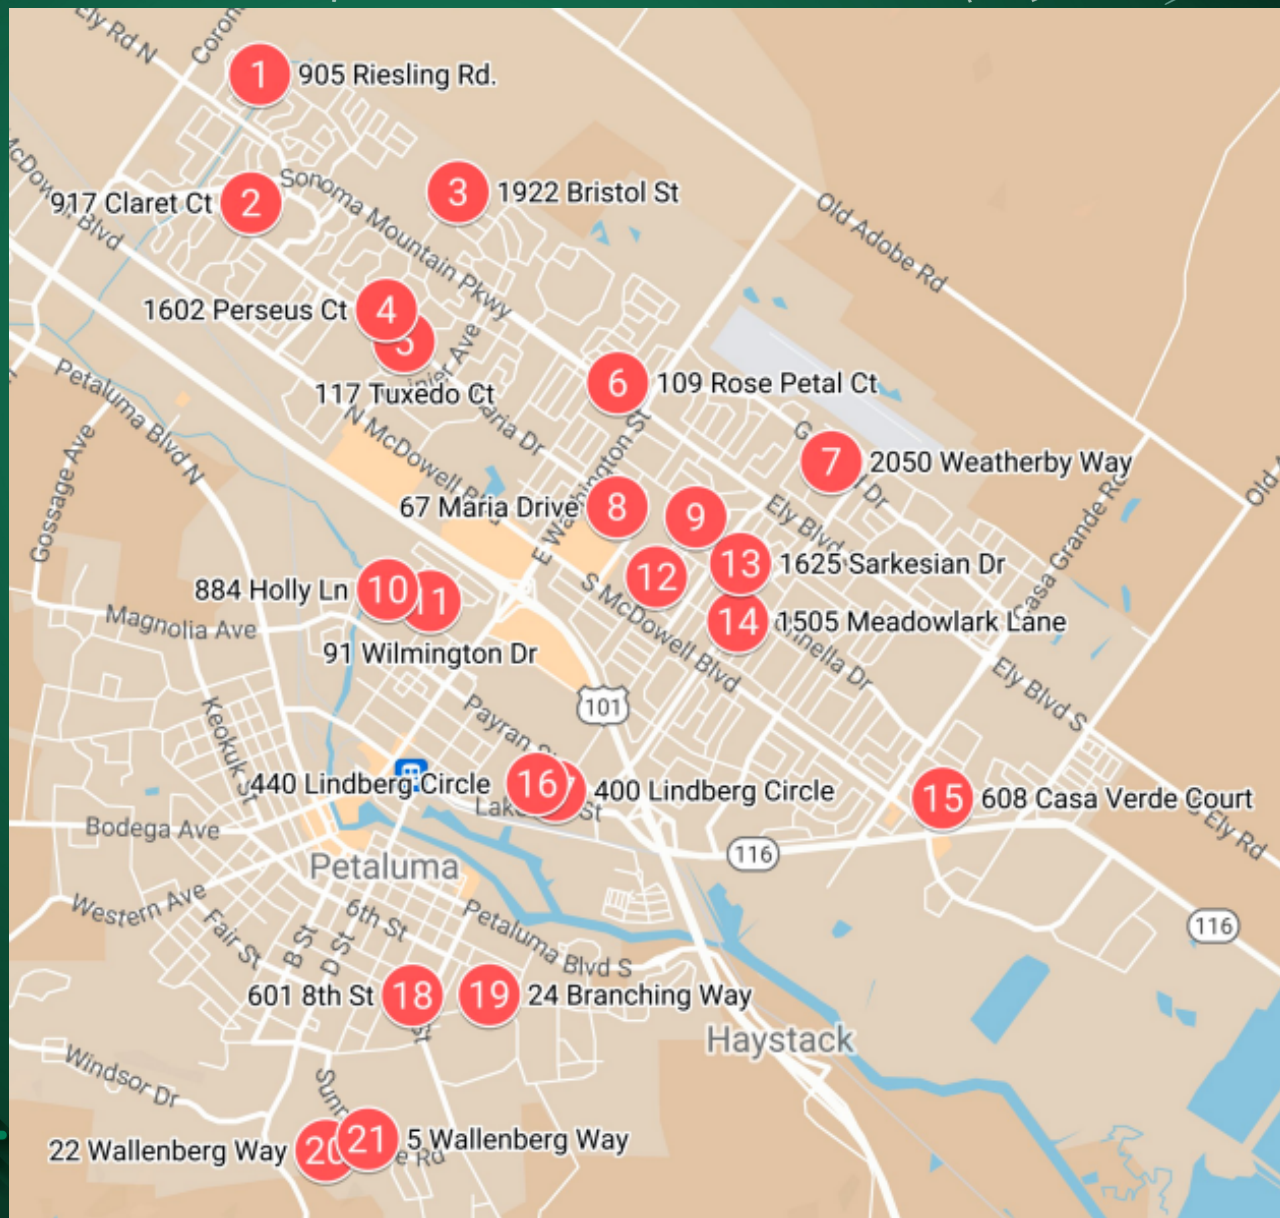

CITY OF LIGHTS

SELF-GUIDED TOUR OF DECORATED HOMES IN PETALUMA ~ 12/1-12/31

- 1 905 Riesling Rd.
- 2 917 Claret Ct
- 3 1922 Bristol St
- 4 1602 Perseus Ct
- 5 117 Tuxedo Ct
- 6 109 Rose Petal Ct
- 7 2050 Weatherby Way
- 8 67 Maria Drive
- 9 382 Albert Way
- 10 884 Holly Ln
- 11 91 Wilmington Dr
- 12 1444 McGregor Ave.
- 13 1625 Sarkesian Dr
- 14 1505 Meadowlark Lane
- 15 608 Casa Verde Court
- 16 440 Lindberg Circle
- 17 400 Lindberg Circle
- 18 601 8th St
- 19 24 Branching Way
- 20 22 Wallenberg Way
- 21 5 Wallenberg Way

VISITPETALUMA.COM