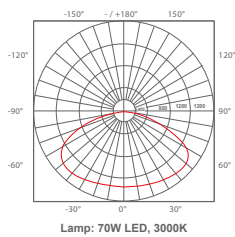

LED Canopy

LED Canopy UC101E-102E

Features

- 35W / 70W LED Canopy
- High efficacy >115lm/W
- Color Rendering Index ≥ 70
- Uniform light output
- Trapezoid radiating fin structure

Materials / Finish

- Body: Die-casting aluminium housing with anti-corrosive, thermostable finish
- Diffuser: PC
- Chips: Lumileds 3030

Installation / Mounting

- Quick Installation with user friendly mounting bracket
- Stainless steel safety cable for double security

Standards

- Class II Electrical
- IP65
- IK09
- UL, FCC, DLC

Model	Wattage	Color Temp	Beam Angle	CRI (Ra)	Lumen
UC101E-35W/730	35W	3000K	145°	≥ 70	3800 lm
UC101E-35W/740	35W	4000K	145°	≥ 70	4000 lm
UC101E-35W/750	35W	5000K	145°	≥ 70	4200 lm
UC102E-70W/730	70W	3000K	145°	≥ 70	7800 lm
UC102E-70W/740	70W	4000K	145°	≥ 70	8000 lm
UC102E-70W/750	70W	5000K	145°	≥ 70	8200 lm