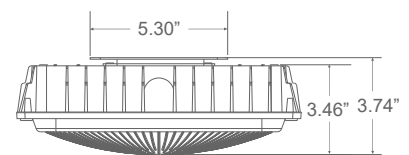

LED Canopy

LED Canopy UC101E-102E

Features

- 35W / 70W LED Canopy
- High efficacy >115lm/W
- Color Rendering Index ≥ 70
- Uniform light output
- Trapezoid radiating fin structure

Materials / Finish

- Body: Die-casting aluminium housing with anti-corrosive, thermostable finish
- Diffuser: PC
- Chips: Lumileds 3030

Installation / Mounting

- Quick Installation with user friendly mounting bracket
- Stainless steel safety cable for double security

Standards

- Class II Electrical
- IP65
- IK09
- UL, FCC, DLC

Model	Wattage	Color Temp	Beam Angle	CRI (Ra)	Lumen
UC101E-35W/730	35W	3000K	145°	≥ 70	3800 lm
UC101E-35W/740	35W	4000K	145°	≥ 70	4000 lm
UC101E-35W/750	35W	5000K	145°	≥ 70	4200 lm
UC102E-70W/730	70W	3000K	145°	≥ 70	7800 lm
UC102E-70W/740	70W	4000K	145°	≥ 70	8000 lm
UC102E-70W/750	70W	5000K	145°	≥ 70	8200 lm