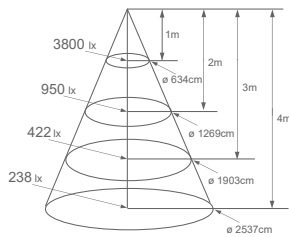

LED Canopy

LED Canopy UC101E-102E

Features

- 35W / 70W LED Canopy
- High efficacy >115lm/W
- Color Rendering Index ≥ 70
- Uniform light output
- Trapezoid radiating fin structure

Materials / Finish

- Body: Die-casting aluminium housing with anti-corrosive, thermostable finish
- Diffuser: PC
- Chips: Lumileds 3030

Installation / Mounting

- Quick Installation with user friendly mounting bracket
- Stainless steel safety cable for double security

Standards

- Class II Electrical
- IP65
- IK09
- UL, FCC, DLC

Model	Wattage	Color Temp	Beam Angle	CRI (Ra)	Lumen
UC101E-35W/730	35W	3000K	145°	≥ 70	3800 lm
UC101E-35W/740	35W	4000K	145°	≥ 70	4000 lm
UC101E-35W/750	35W	5000K	145°	≥ 70	4200 lm
UC102E-70W/730	70W	3000K	145°	≥ 70	7800 lm
UC102E-70W/740	70W	4000K	145°	≥ 70	8000 lm
UC102E-70W/750	70W	5000K	145°	≥ 70	8200 lm