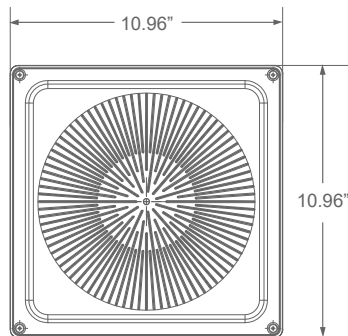

LED Canopy

LED Canopy UC101E-102E

Features

- 35W / 70W LED Canopy
- High efficacy >115lm/W
- Color Rendering Index ≥ 70
- Uniform light output
- Trapezoid radiating fin structure

Materials / Finish

- Body: Die-casting aluminium housing with anti-corrosive, thermostable finish
- Diffuser: PC
- Chips: Lumileds 3030

Installation / Mounting

- Quick Installation with user friendly mounting bracket
- Stainless steel safety cable for double security

Standards

- Class II Electrical
- IP65
- IK09
- UL, FCC, DLC

Model	Wattage	Color Temp	Beam Angle	CRI (Ra)	Lumen
UC101E-35W/730	35W	3000K	145°	≥ 70	3800 lm
UC101E-35W/740	35W	4000K	145°	≥ 70	4000 lm
UC101E-35W/750	35W	5000K	145°	≥ 70	4200 lm
UC102E-70W/730	70W	3000K	145°	≥ 70	7800 lm
UC102E-70W/740	70W	4000K	145°	≥ 70	8000 lm
UC102E-70W/750	70W	5000K	145°	≥ 70	8200 lm