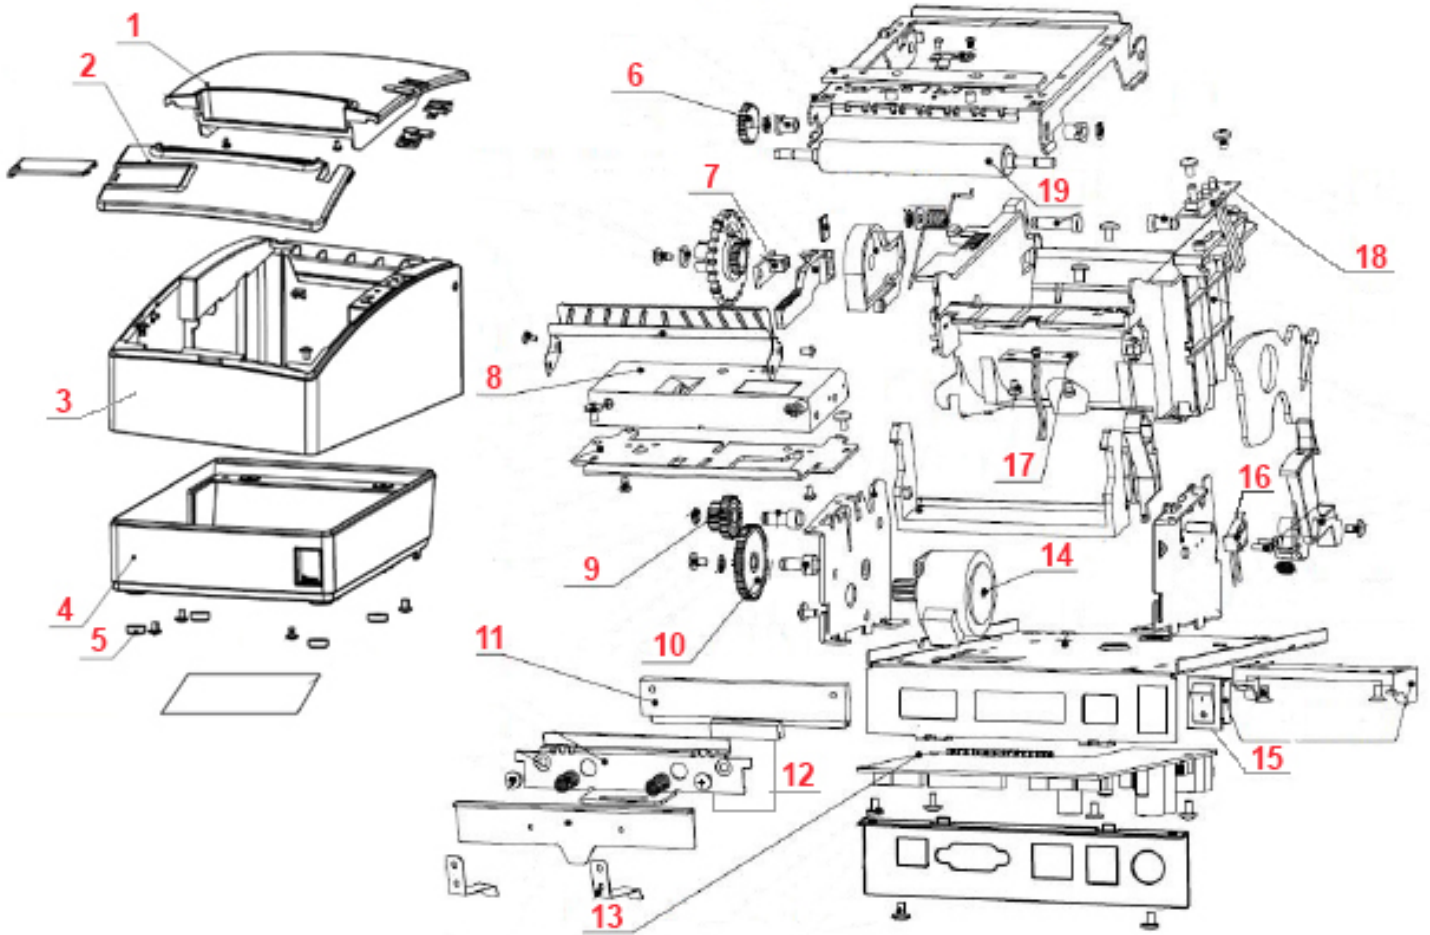

BTP-R180II Replacement Parts

Ref. No.	CRS Item No.	Description
01	132194	Cover, Top Black BTP-R180
02	132528	Cover, Cutter Black BTP-R180
03	132196	Cover, Middle Black BTP-R180
04	132197	Cover, Bottom Black BTP-R180
05	132138	Rubber Foot BTP-R580
06	417056	Gear, Platen Roller BTP-R580
07	417072	Sensor, Horz Paper Near End BTP-M300
08	132493	Auto Cutter Assy BTP-R880
09	132442	Gear, Printer 27-18 Bk-T080

Ref. No.	CRS Item No.	Description
10	132536	Gear, Transmission BTP-R180
11	132533	Print Head BTP-R180
12	501444	Cable, TPH BTP-2002/R180
14	132535	Motor, Step BTP-R180
15	132467	Power Switch BTP-L42
16	417071	Microswitch, End Cover BTP-M300
17	132479	Sensor, Paper Module BTP-R880NP
18	132538	Board, Button Feed BTP-R180
19	132534	Roller, Platen BTP-R180