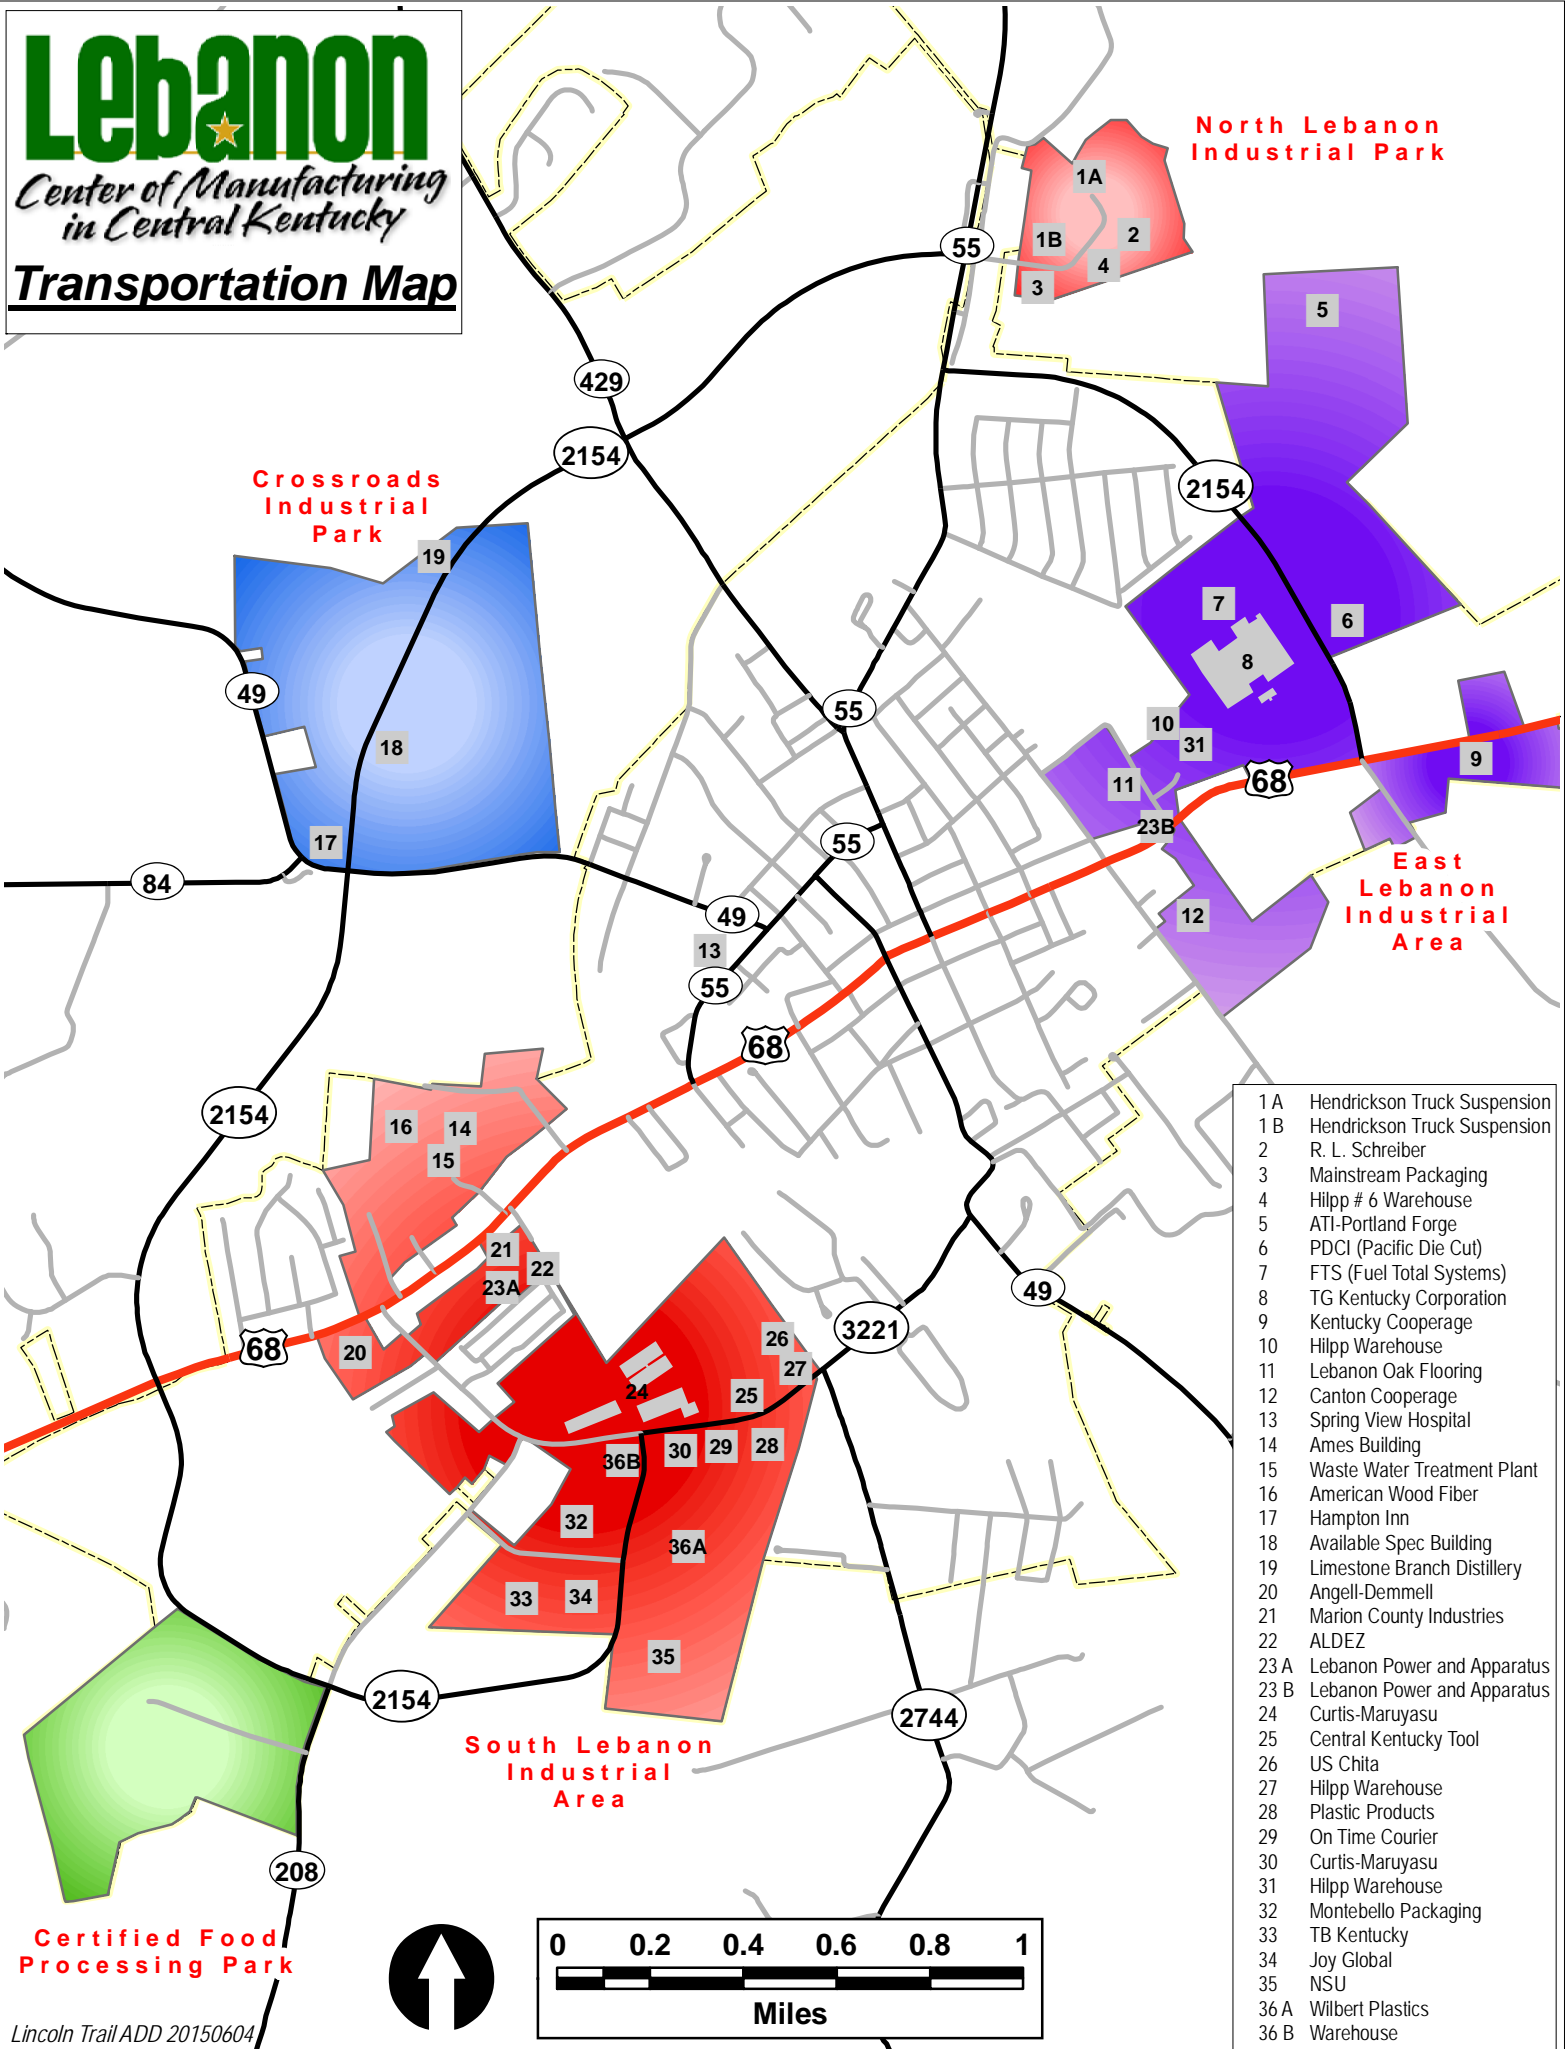

Lebanon

Center of Manufacturing
in Central Kentucky

Transportation Map

North Lebanon Industrial Park

Crossroads Industrial Park

East Lebanon Industrial Area

South Lebanon Industrial Area

Certified Food Processing Park

- 1 A Hendrickson Truck Suspension
- 1 B Hendrickson Truck Suspension
- 2 R. L. Schreiber
- 3 Mainstream Packaging
- 4 Hilpp # 6 Warehouse
- 5 ATI-Portland Forge
- 6 PDCI (Pacific Die Cut)
- 7 FTS (Fuel Total Systems)
- 8 TG Kentucky Corporation
- 9 Kentucky Cooperage
- 10 Hilpp Warehouse
- 11 Lebanon Oak Flooring
- 12 Canton Cooperage
- 13 Spring View Hospital
- 14 Ames Building
- 15 Waste Water Treatment Plant
- 16 American Wood Fiber
- 17 Hampton Inn
- 18 Available Spec Building
- 19 Limestone Branch Distillery
- 20 Angell-Deम्मell
- 21 Marion County Industries
- 22 ALDEZ
- 23 A Lebanon Power and Apparatus
- 23 B Lebanon Power and Apparatus
- 24 Curtis-Maruyasu
- 25 Central Kentucky Tool
- 26 US Chita
- 27 Hilpp Warehouse
- 28 Plastic Products
- 29 On Time Courier
- 30 Curtis-Maruyasu
- 31 Hilpp Warehouse
- 32 Montebello Packaging
- 33 TB Kentucky
- 34 Joy Global
- 35 NSU
- 36 A Wilbert Plastics
- 36 B Warehouse