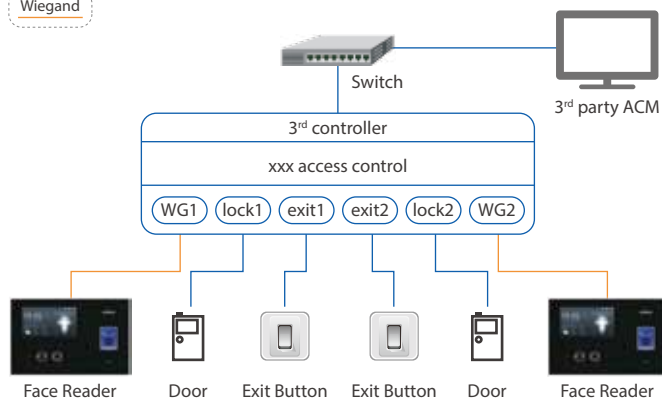

## Features:

- 4.3 inch touchscreen
- TCP/IP and WIFI for communication
- Access control and time attendance
- Live face detection; protect fake face from picture or video
- Accurate in poor lighting environment performance
- 3rd party controller connection via Wiegand Out
- P2P --easy management devices in remotely in SmartPSS
- DST--daylight saving time
- NTP--network time protocol
- 6 kinds of customizable attendance events
- Hardware overvoltage and overcurrent protection

# DAHUA IR Face Recognition Access Control and Time Attendance Terminal

## Specification

	ASA4214F	ASA4214F-D	ASA6214F	ASA6214F-D
Authentication Methods	Facial, Fingerprint, RFID Card, Password			
Face Capacity	1,000		3,000	
Fingerprint Capacity	3,000			
Transaction Logs	150,000			
RFID Card	Mifare/13.56MHz	EM/125KHz	Mifare/13.56MHz	EM/125KHz
Communication	RJ45 and WIFI			
Wiegand	Wiegand In/Out			
Interface	Electric Lock, Door Sensor, Push Button, RS485, RS232, Alarm In & Alarm Out			
Attendance Events	6 Attendance Events (customizable)			
Other Features	DST, P2P, NTP			

## System Structure

- One in All Platform SmartPSS
- Multi-site and WLAN communication (P2P connection)
- Access Control and Time Attendance
- RJ45 and WIFI

Wiegand

- 3rd party access controller connect our face recognition device directly
- Old access control system upgrade biometric verification
- Our face device as a biometric-card reader. After face or fingerprint recognition complete, the bonded user will send card number to 3rd party system via wiegand out