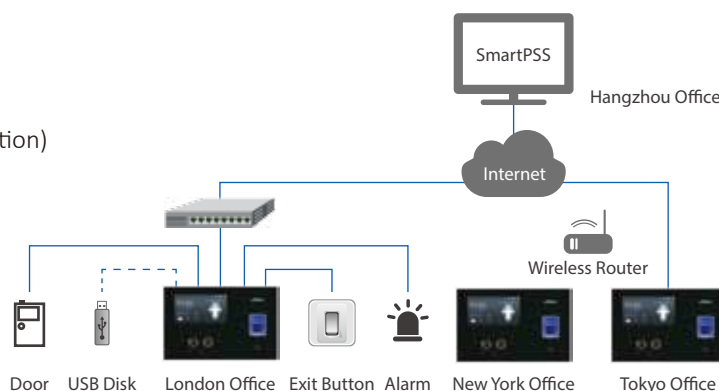

# Your Face is the Key

DAHUA IR face recognition terminal for secure access control and convenient time attendance

## Features:

- 4.3 inch touchscreen
- TCP/IP and WIFI for communication
- Access control and time attendance
- Live face detection; protect fake face from picture or video
- Accurate in poor lighting environment performance
- 3rd party controller connection via Wiegand Out
- P2P --easy management devices in remotely in SmartPSS
- DST--daylight saving time
- NTP--network time protocol
- 6 kinds of customizable attendance events
- Hardware overvoltage and overcurrent protection

# DAHUA IR Face Recognition Access Control and Time Attendance Terminal

## System Structure

- One in All Platform SmartPSS
- Multi-site and WLAN communication (P2P connection)
- Access Control and Time Attendance
- RJ45 and WIFI

Wiegand

- 3rd party access controller connect our face recognition device directly
- Old access control system upgrade biometric verification
- Our face device as a biometric-card reader. After face or fingerprint recognition complete, the bonded user will send card number to 3rd party system via wiegand out