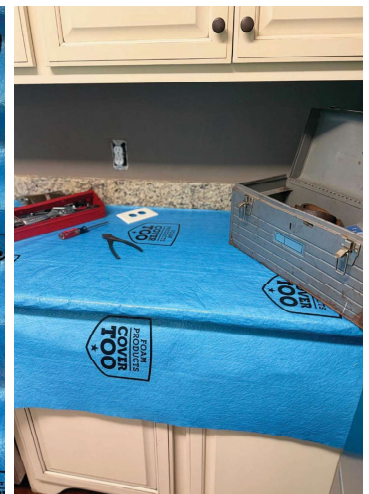

COVER TOO

REUSABLE FLOOR & SURFACE PROTECTION

IMPROVED

Durable Protection

Impermeable to Liquids

Anti Slip

Excellent Breathability

Simple Reusable Application

Adhesion Without Residue

USE WITH

- Wood
- Laminate
- Vinyl
- Ceramic
- Carpeting
- Counter Tops

INSTALLATION INSTRUCTIONS

- Turn off any floor heating systems
- Lay down and overlap seams by 4"
- Do not use in direct sunlight
- Floors should be dry and clean
- Do not use prior to 72 hours after any final finish coat has been applied
- Use in any room temperature 55° F – 85° F
- Use in room humidity 25% – 60%
- Won't damage floors when used properly