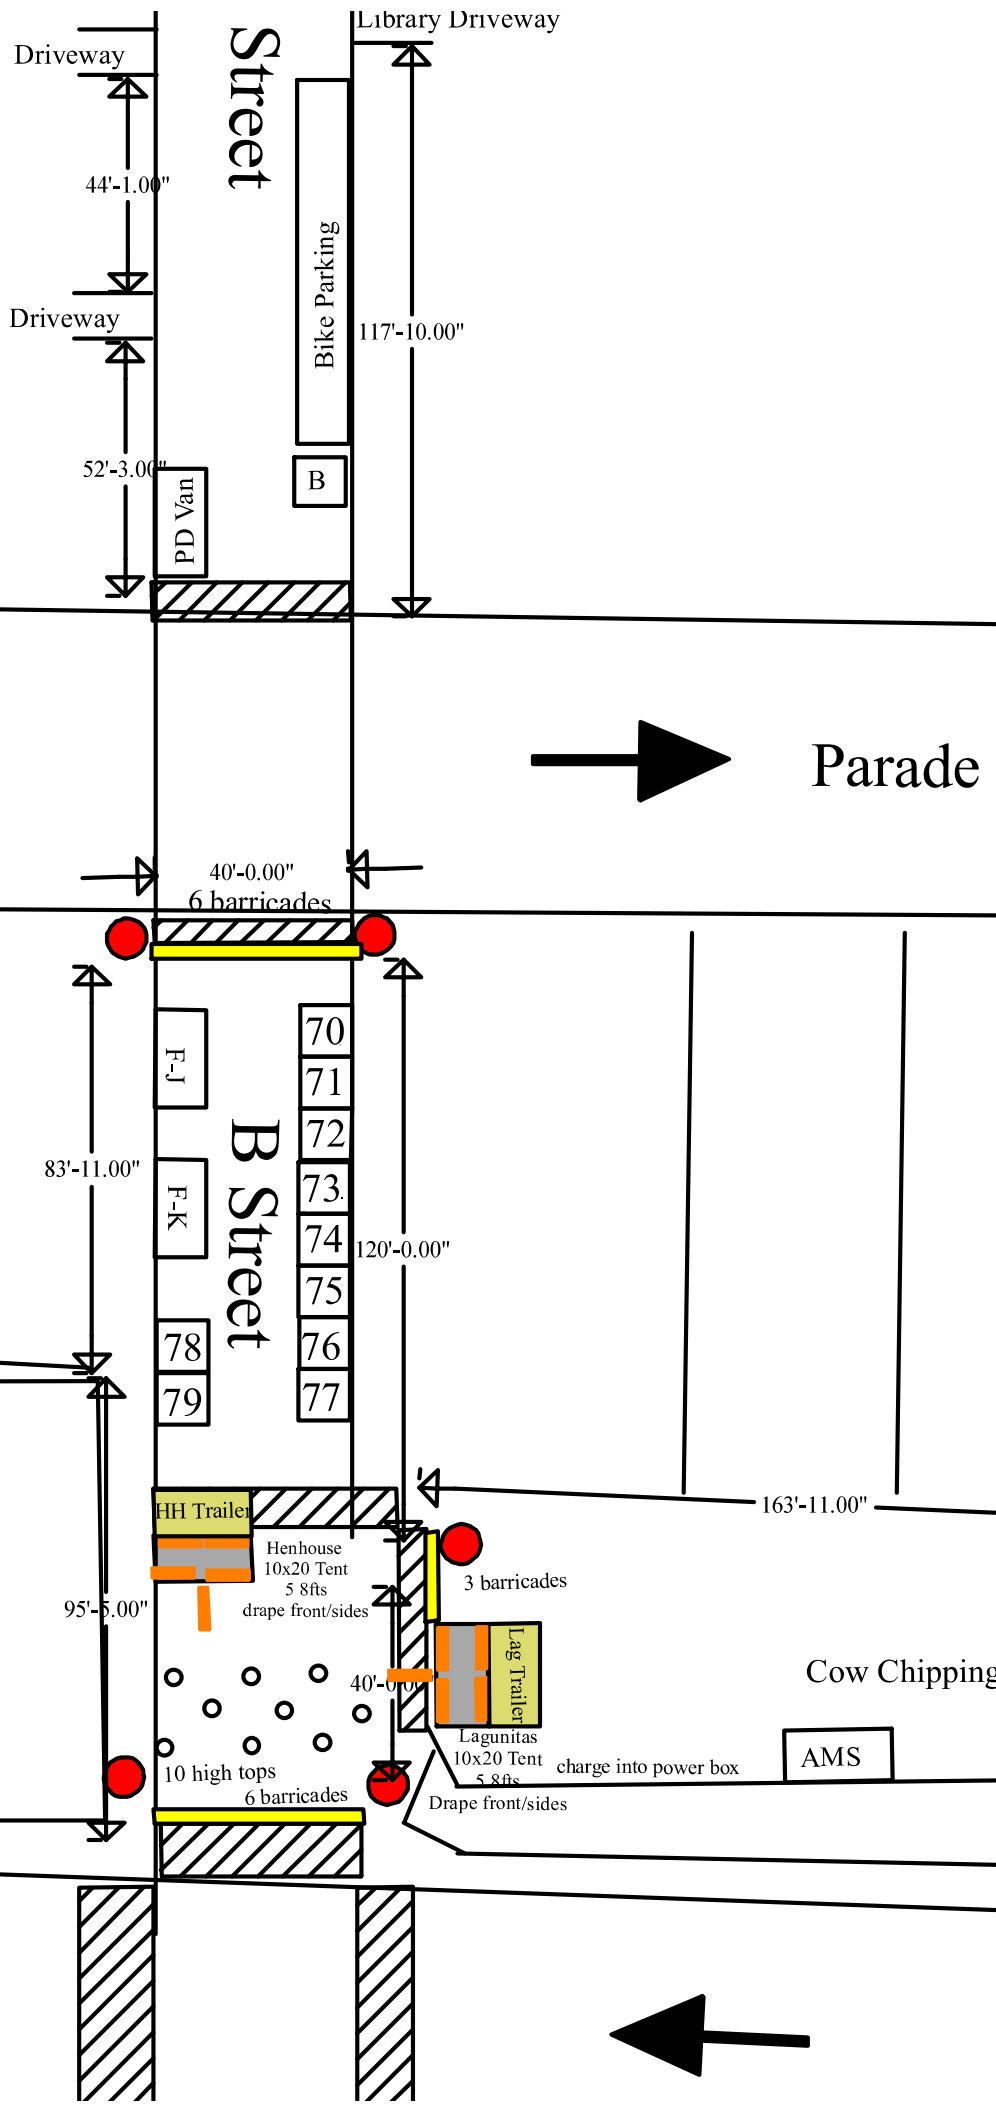

The 40th Annual  
Petaluma Butter & Egg Days  
Parade & Celebration  
Saturday, April 22, 2023  
Historic Downtown  
Petaluma, CA  
10:00 AM to 5:00 PM  
The Parade Starts at 12:00 Noon

- 6.5ftx3.5 barricade from YC
- Security at barricade
- High Top from rental
- 8ft table from rental
- Beer Tents- provided by Beer
- PDA Pop up
- F 10x20 Food Booth
- # 10x10 Exhibitor Space

h Street

Rex Ace

Grass

n Petaluma Blvd

Street

B Street

70  
71  
72  
73  
74  
75  
76  
77

PD Van

117'-10.00"

Bike Parking

Parade

Cow Chipping

Parking Lot

4 8ft tables  
6 chairs

Volunteer  
Headquarters

B Street

C Street

251'-3.00"

155'-10.00"

103'-10.00"

46'-2.00"

32'-0.00"

30x20

30x20