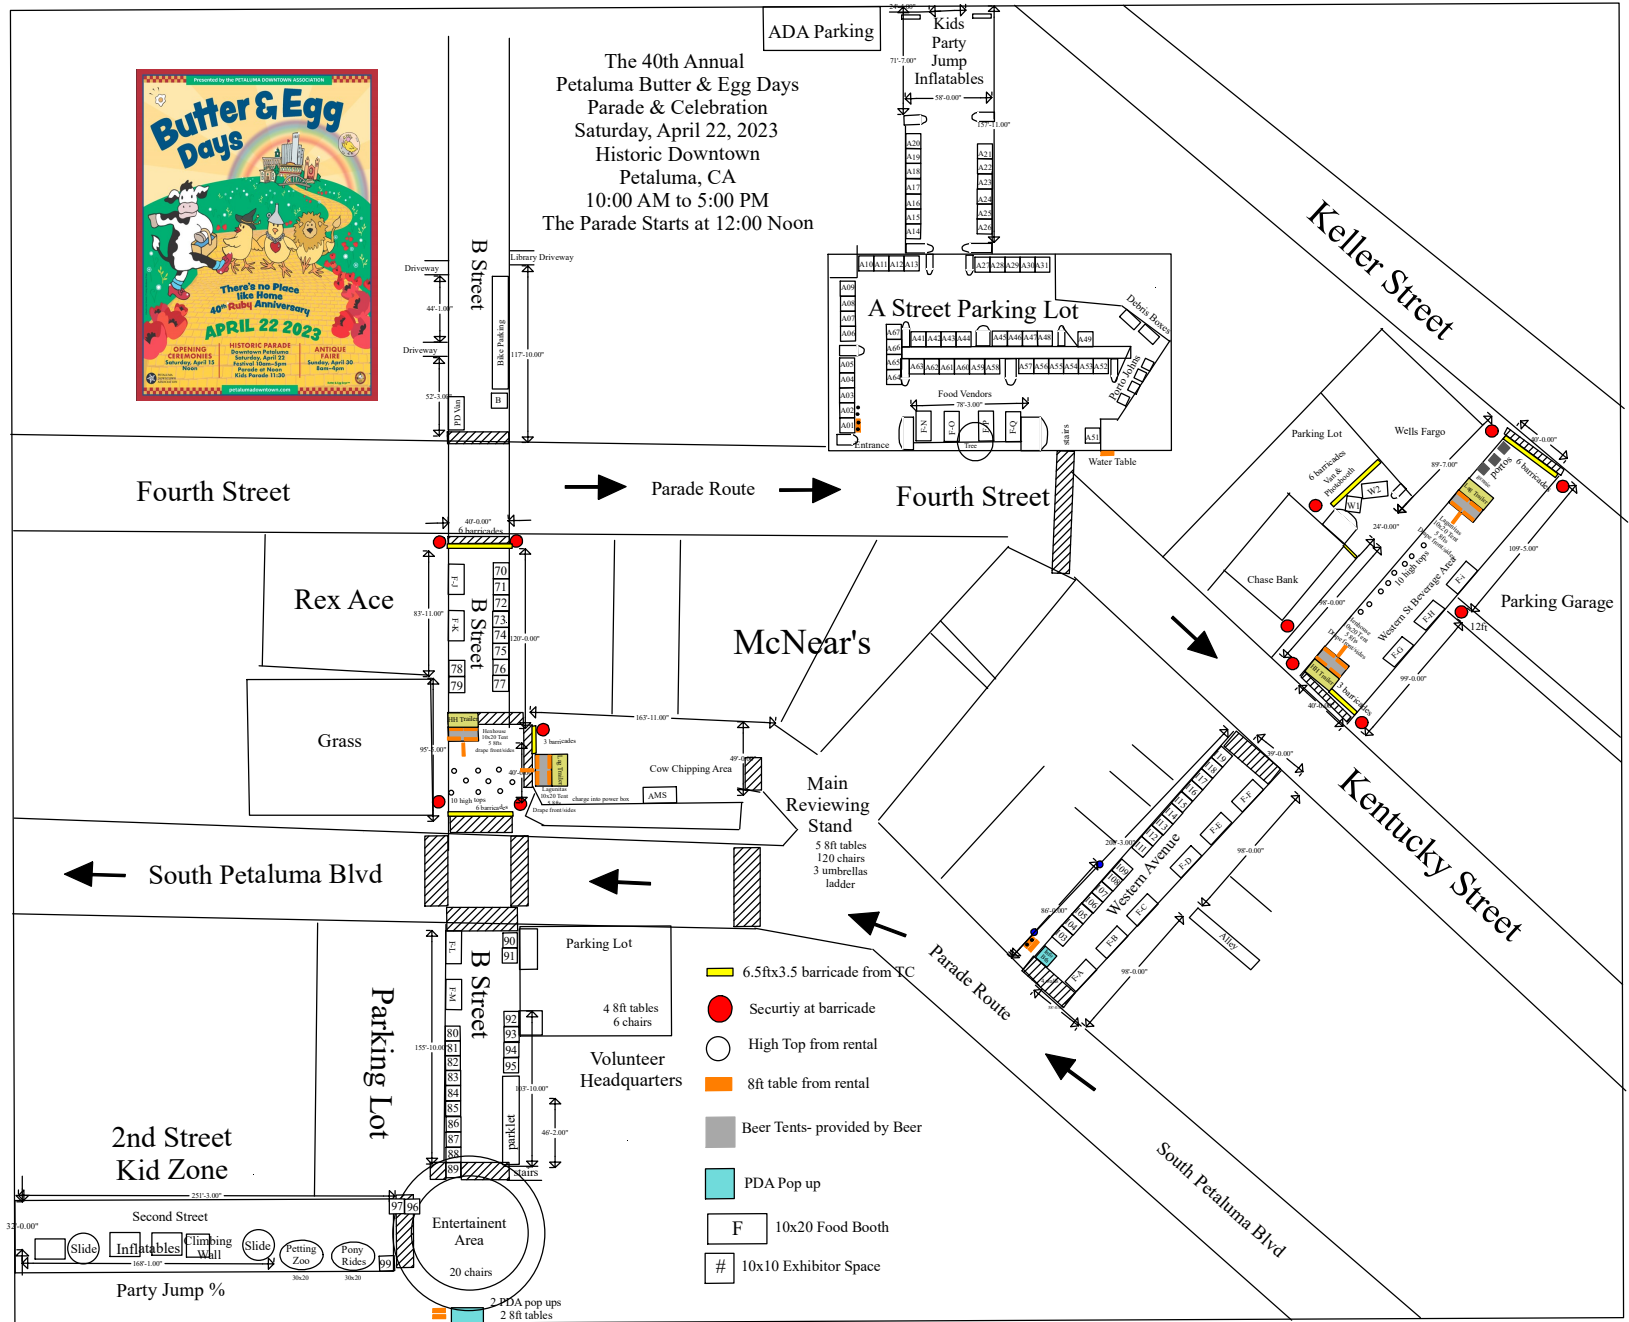

The 40th Annual  
Petaluma Butter & Egg Days  
Parade & Celebration  
Saturday, April 22, 2023  
Historic Downtown  
Petaluma, CA  
10:00 AM to 5:00 PM  
The Parade Starts at 12:00 Noon

- 6.5ftx3.5 barricade from YC
- Security at barricade
- High Top from rental
- 8ft table from rental
- Beer Tents- provided by Beer
- PDA Pop up
- F 10x20 Food Booth
- # 10x10 Exhibitor Space

h Street

Rex Ace

Grass

n Petaluma Blvd

Street

B Street

70  
71  
72  
73  
74  
75  
76  
77

PD Van

117'-10.00"

Bike Parking

Parade

Cow Chipping

Parking Lot

4 8ft tables  
6 chairs

Volunteer  
Headquarters

B Street

168'-1.00"

1  
g Days  
tion  
2023  
wn  
PM  
:00 Noon

ADA Parking

- ● ● Parade Route—Noon
- ← Kids Parade Route—11:30am
- Food/Drink
- FREE Water Station
- Beverage Garden
- Family Fun/Food
- Event
- Stage
- Announcer Stage
- Info/T-shirt Booth
- Restrooms/  
Accessible Restrooms
- Accessible Parking
- Limited Parking
- First Aid Station
- Police Command Center