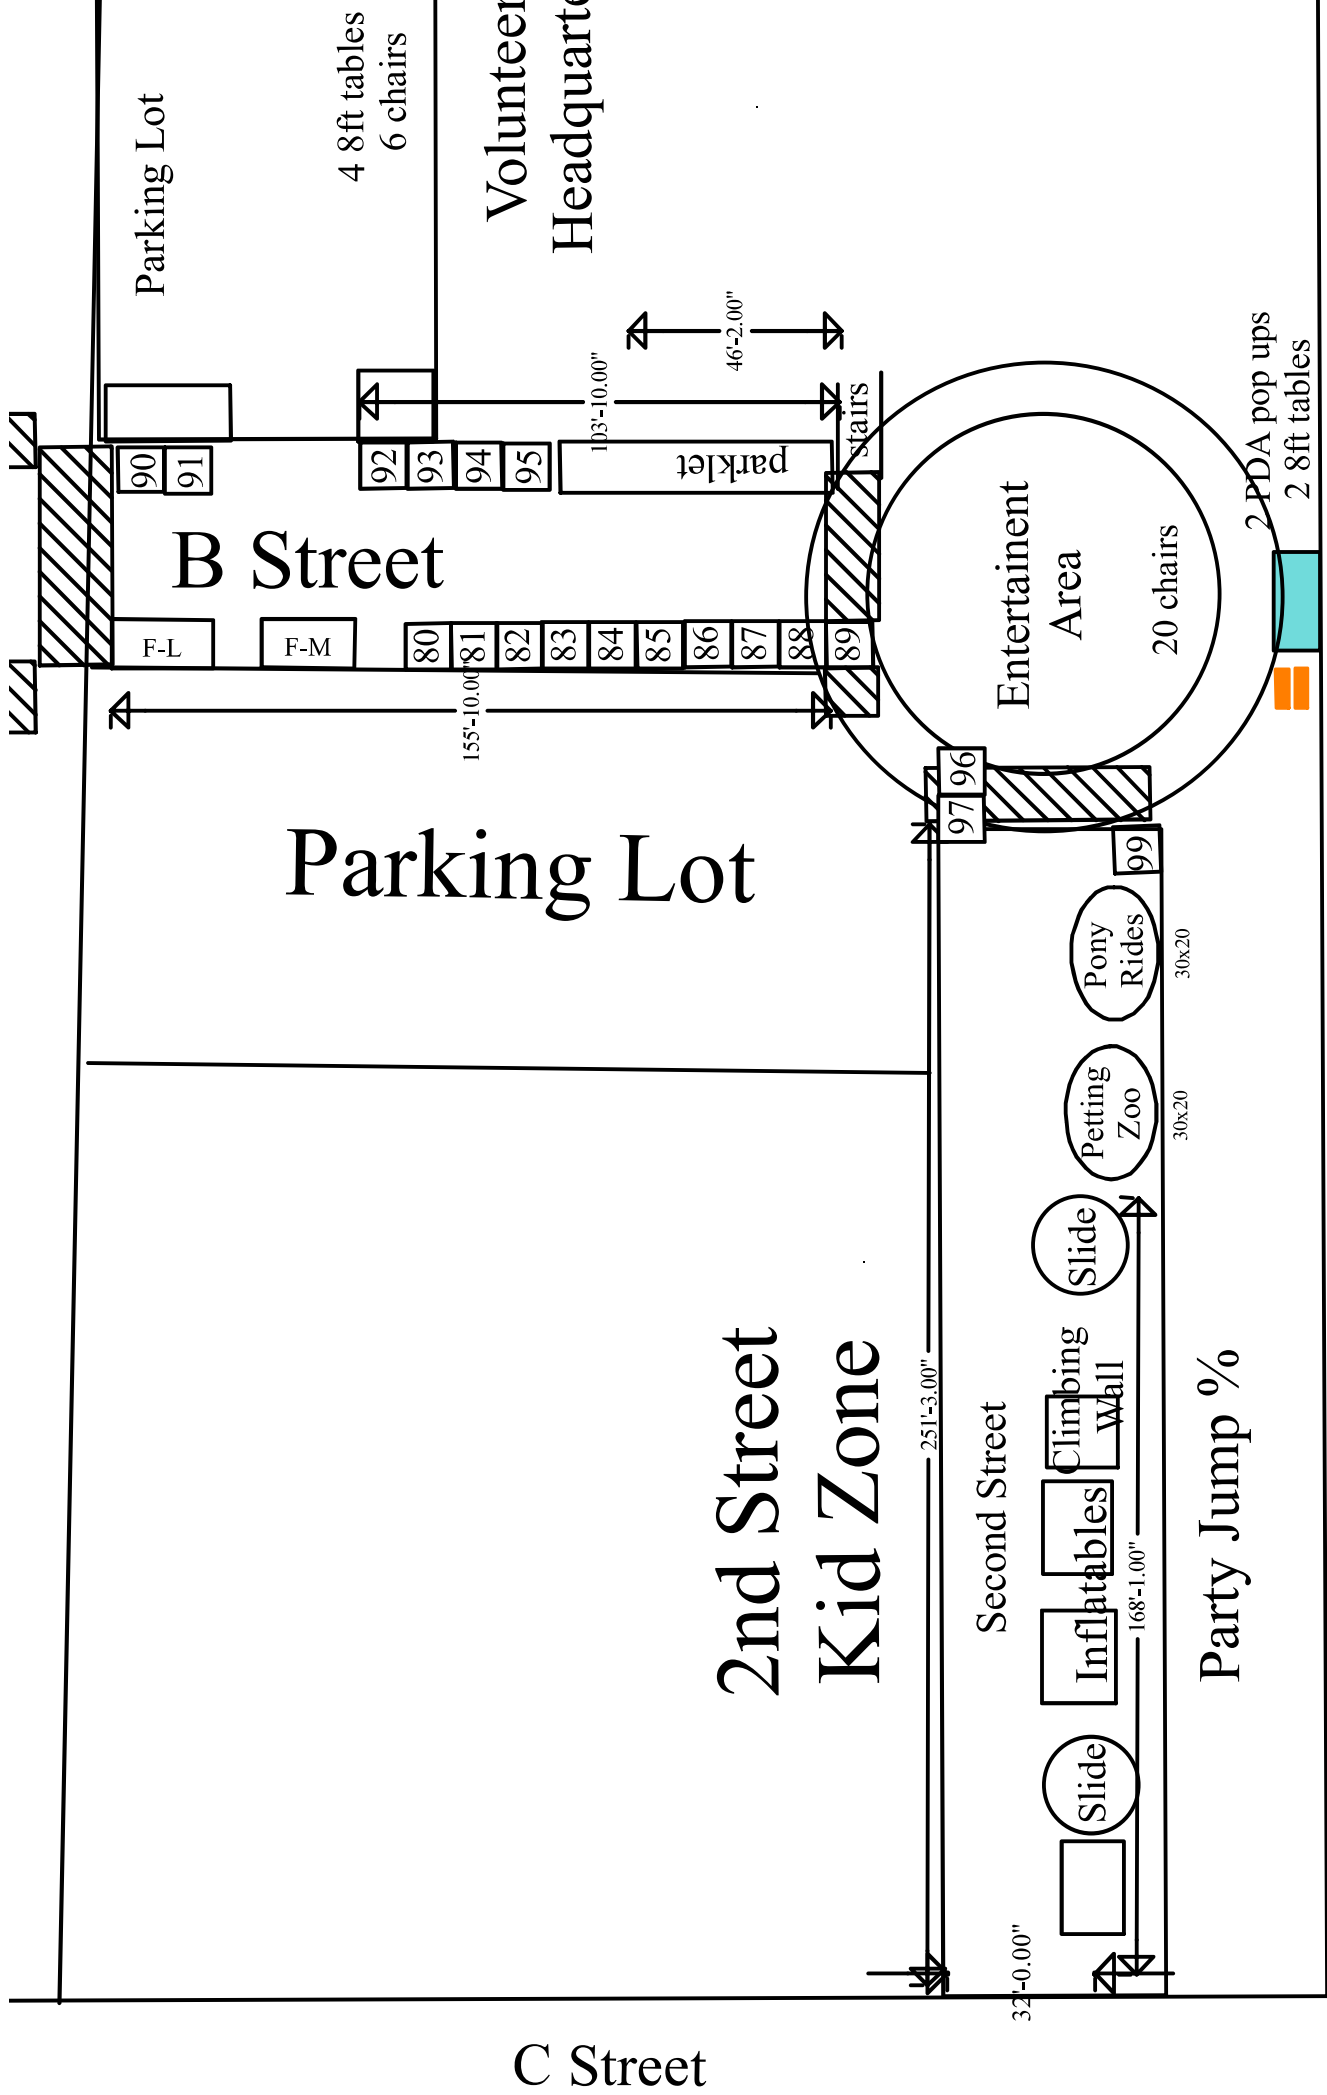

10 high tops  
6 barricades

charge into power box

40'-0.00"  
6 barricades

Driveway

44'-1.00"

Driveway

52'-3.00"

Library Driveway

117'-10.00"

Bike Parking

Parade

Cow Chipping

Parking Lot

4 8ft tables  
6 chairs

Volunteer  
Headquarters

B Street