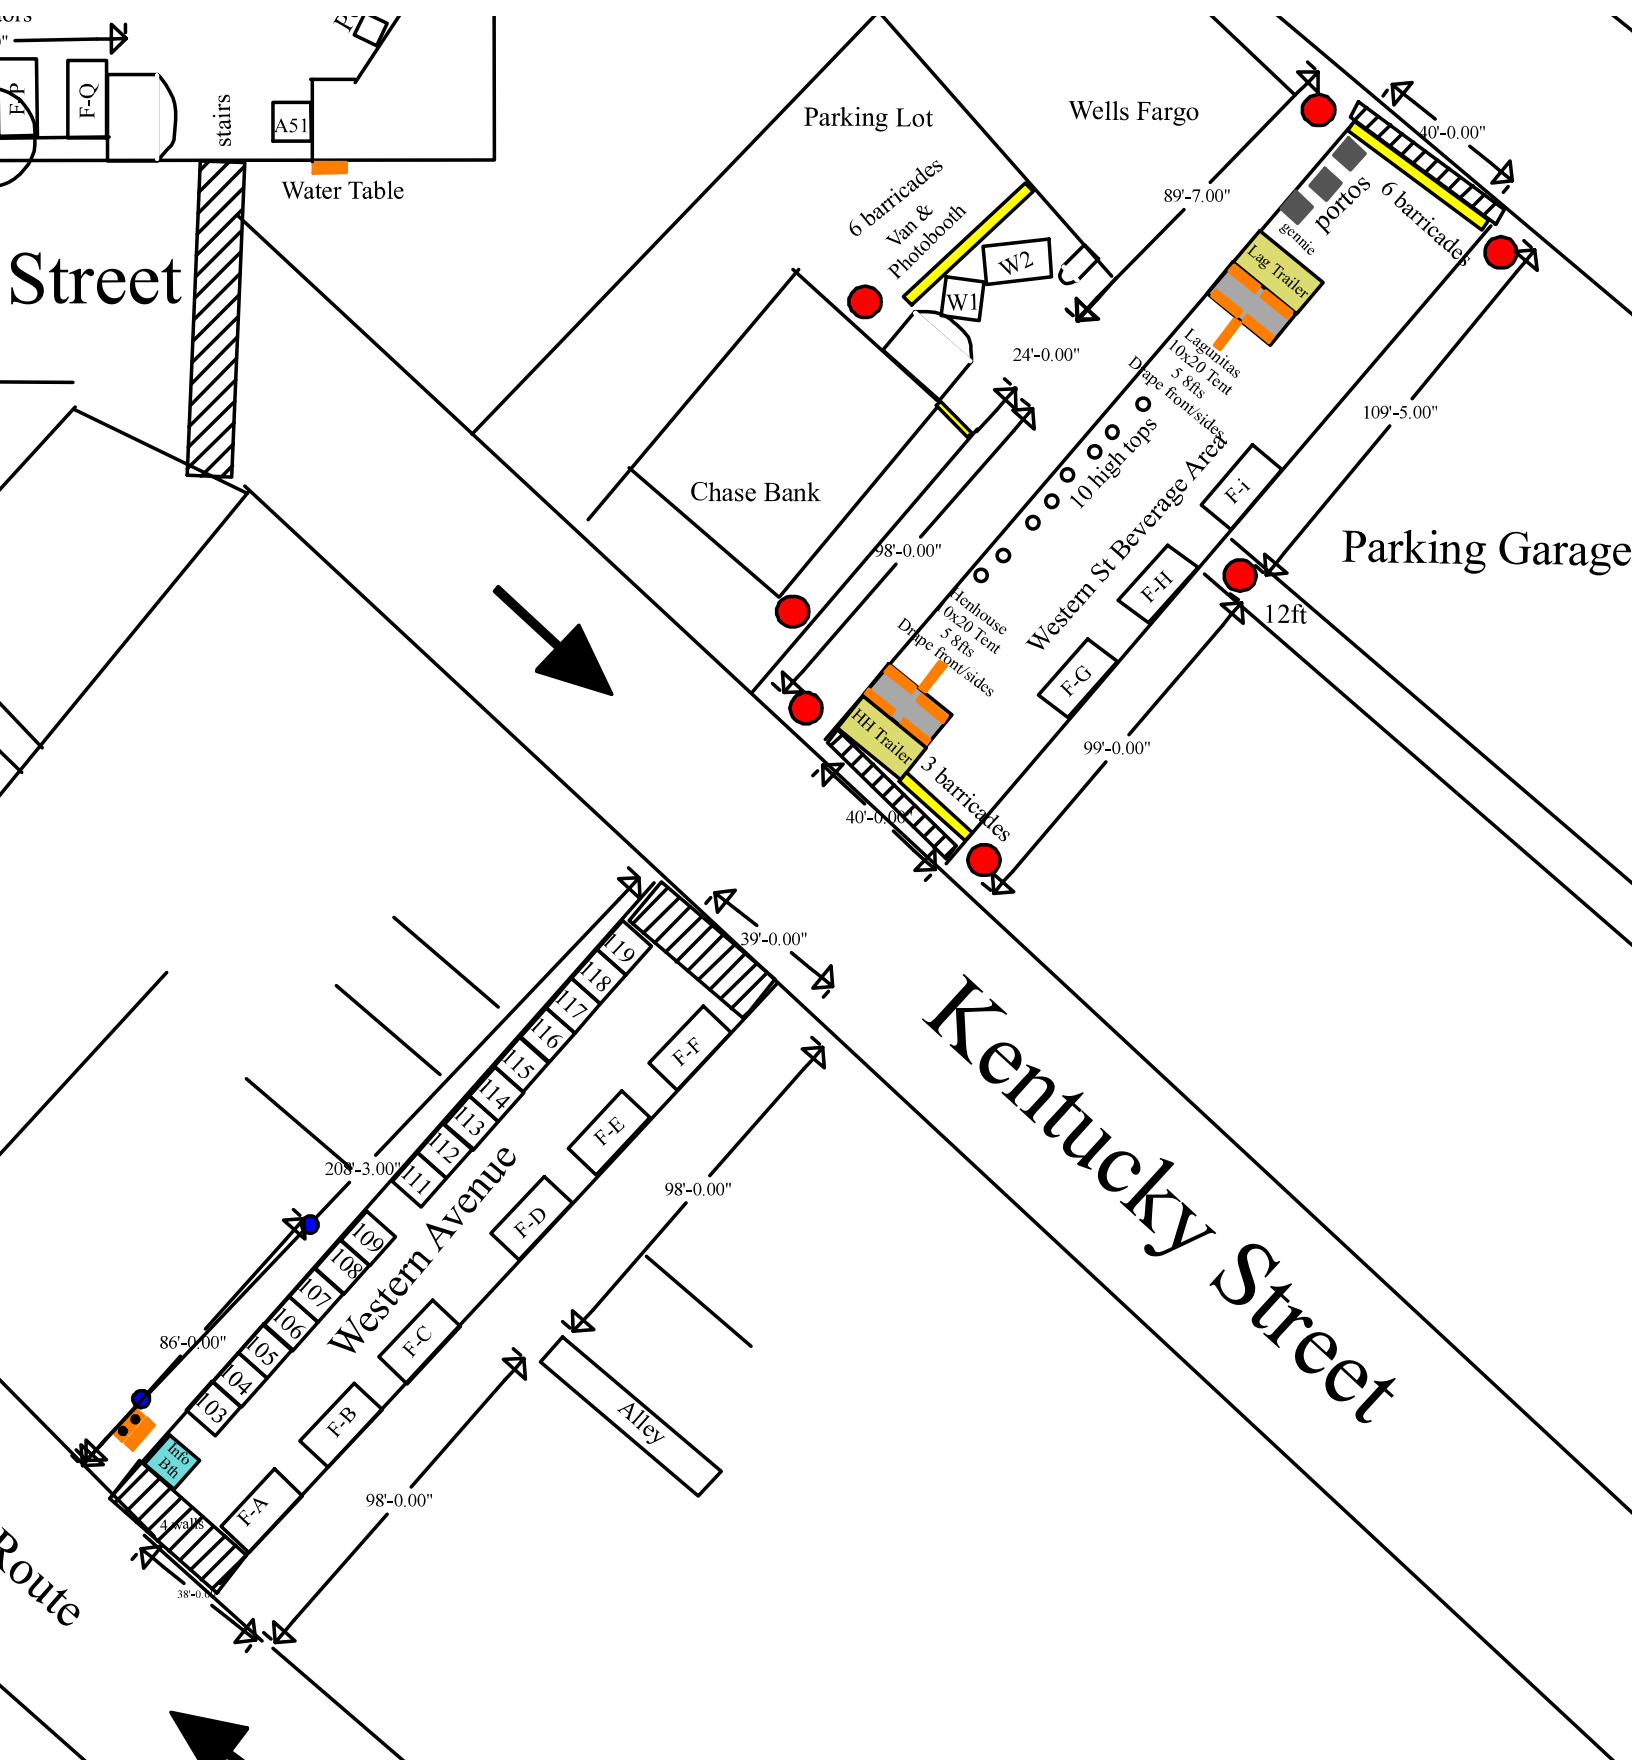

The 40th Annual  
Petaluma Butter & Egg Days  
Parade & Celebration  
Saturday, April 22, 2023  
Historic Downtown  
Petaluma, CA  
10:00 AM to 5:00 PM  
The Parade Starts at 12:00 Noon

- 6.5ftx3.5 barricade from YC
- Security at barricade
- High Top from rental
- 8ft table from rental
- Beer Tents- provided by Beer
- PDA Pop up
- F 10x20 Food Booth
- # 10x10 Exhibitor Space

C Street

251'-3.00"

155'-10.00"

103'-10.00"

46'-2.00"

32'-0.00"

30x20

30x20

168'-1.00"

1  
g Days  
tion  
2023  
wn  
PM  
:00 Noon

ADA Parking

- ● ● Parade Route—Noon
- ← Kids Parade Route—11:30am
- Food/Drink
- FREE Water Station
- Beverage Garden
- Family Fun/Food
- Event
- Stage
- Announcer Stage
- Info/T-shirt Booth
- Restrooms/  
Accessible Restrooms
- Accessible Parking
- Limited Parking
- First Aid Station
- Police Command Center